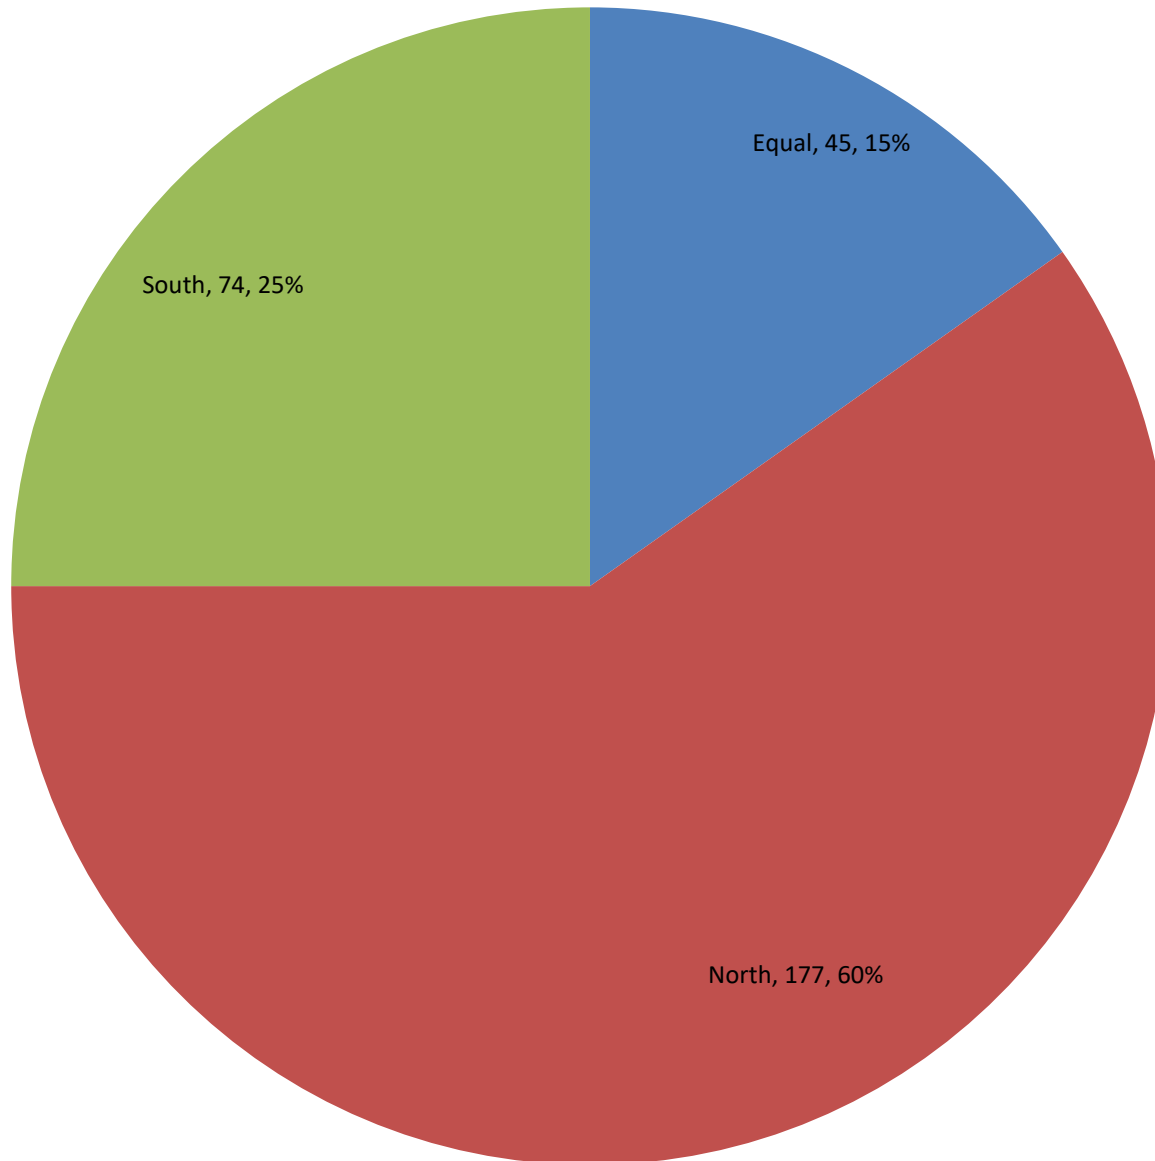

# Players by Age

Most Recent Year - pie chart

# How many players appeared how many events ago Including the most recent event

## How many players appeared how many events ago Excluding the most recent event

# Cities with 4 or more players

Last 3 Years

**Players located**  
**North, South or Equal with Natick**  
Last 3 Years

(Direction, Count, Percent)

**Players located**  
**East, West or Equal with Natick**  
Last 3 Years