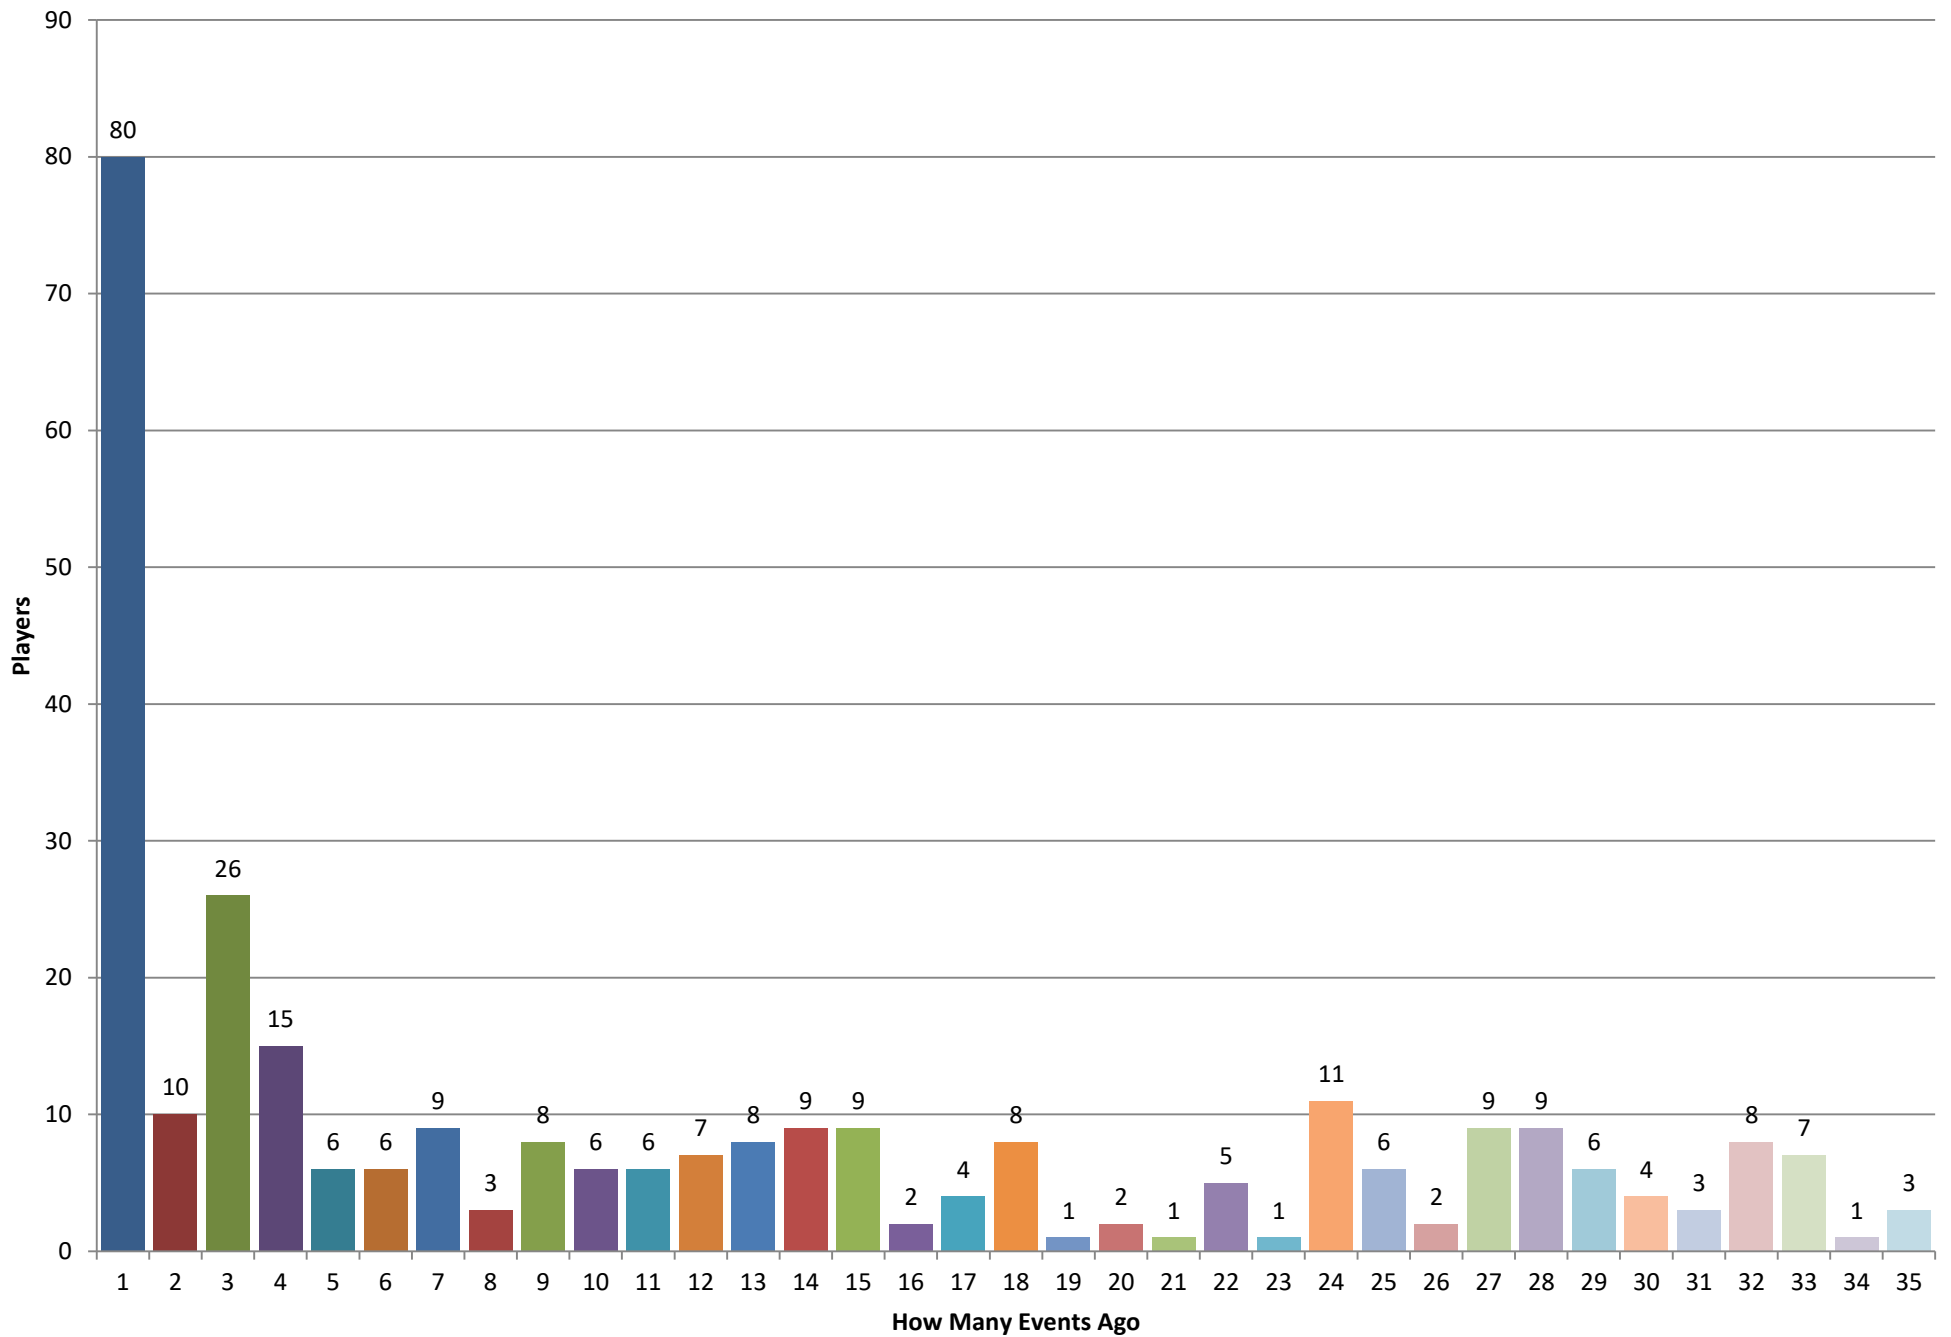

# Players by Age

Most Recent Year - bar graph

# Players by Age

Most Recent Year - pie chart

# How many players appeared how many events ago Including the most recent event

## How many players appeared how many events ago Excluding the most recent event