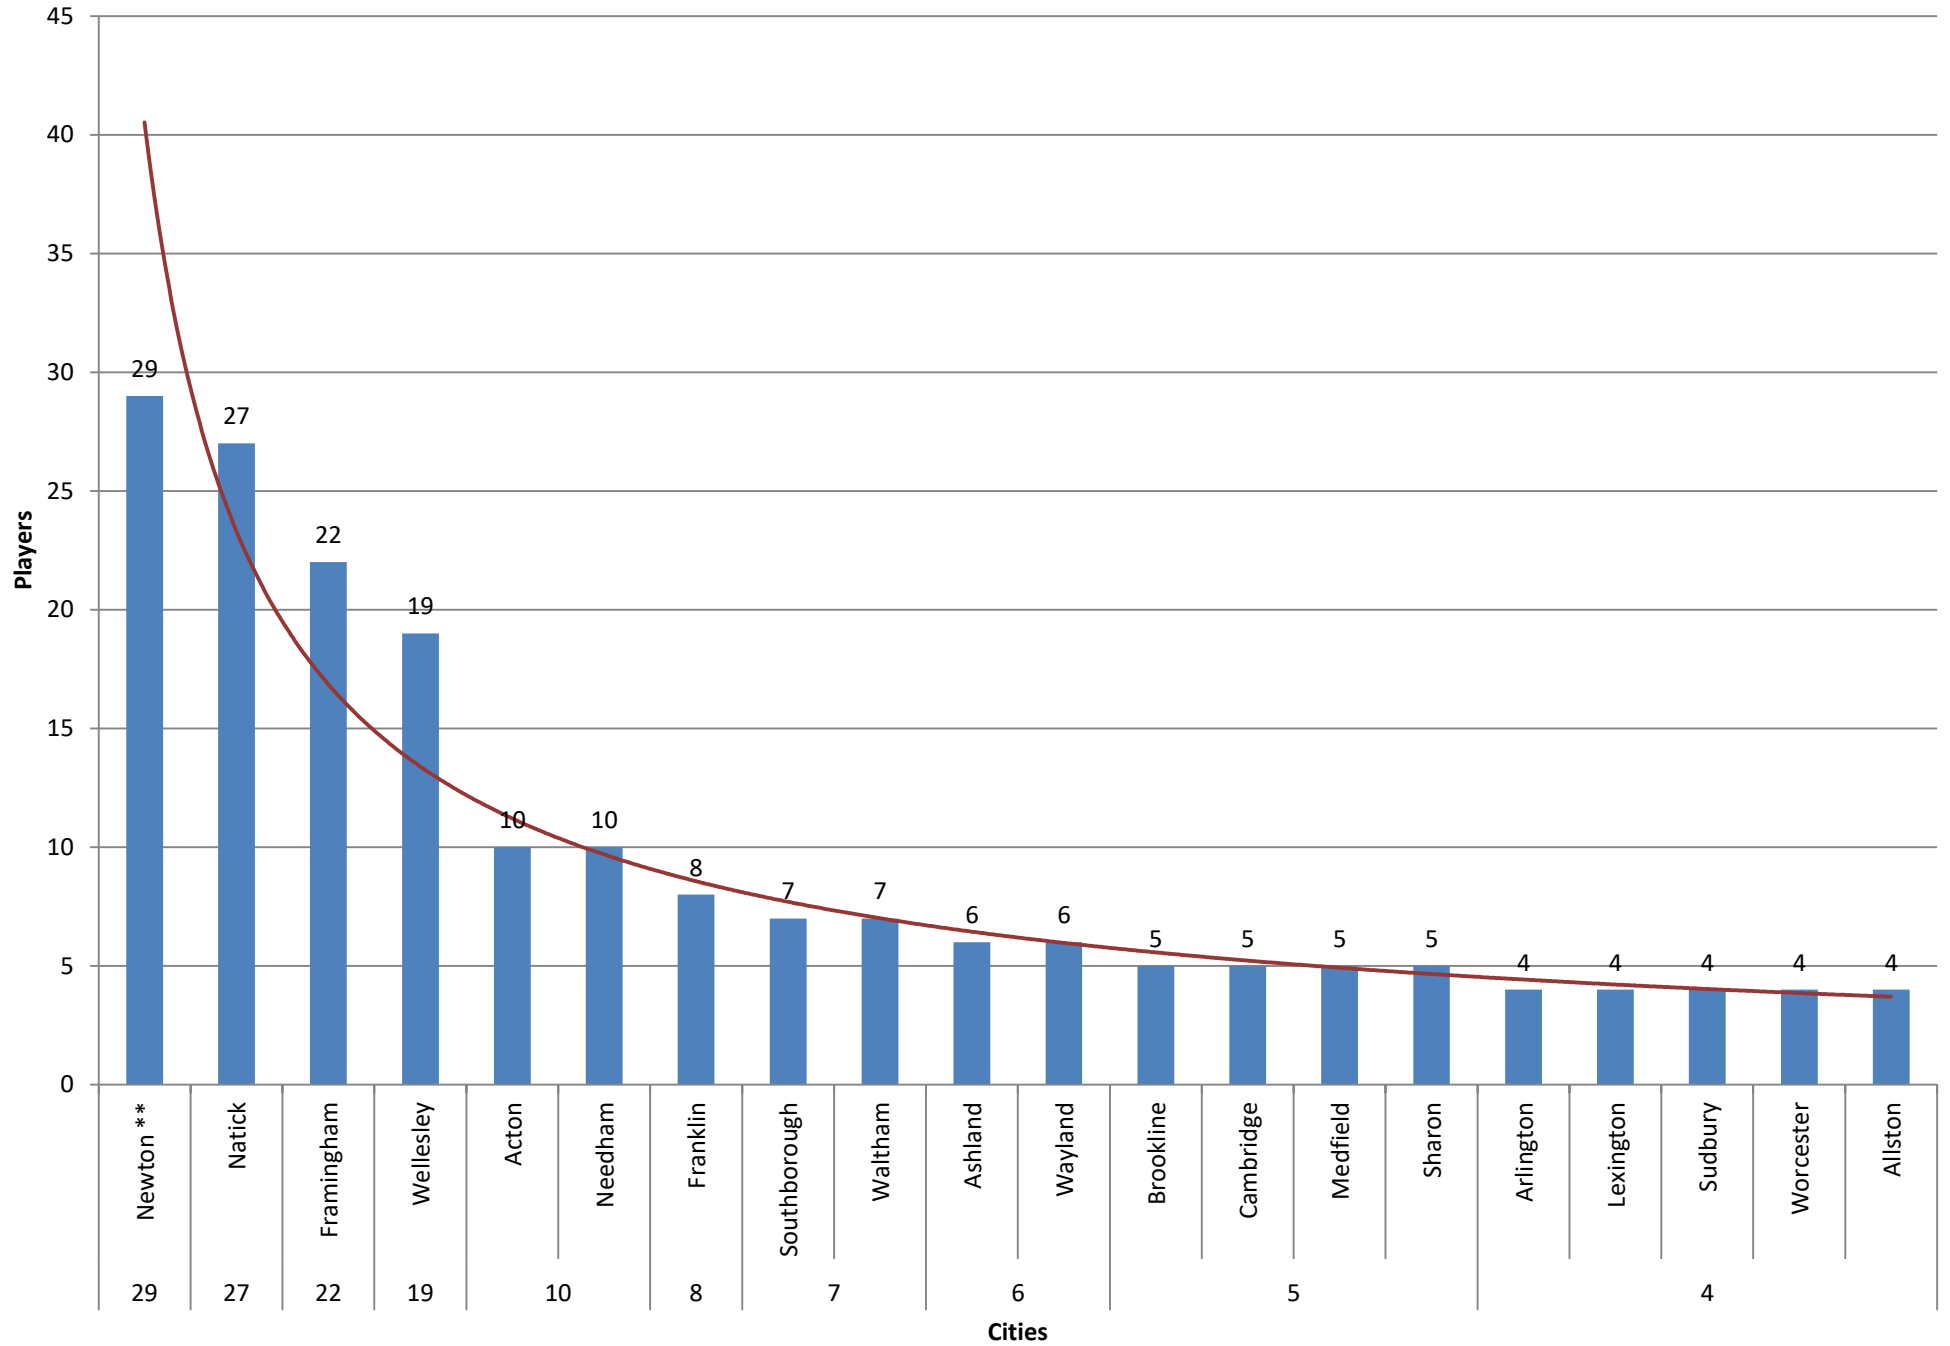

Cities with 4 or more players

Last 3 Years