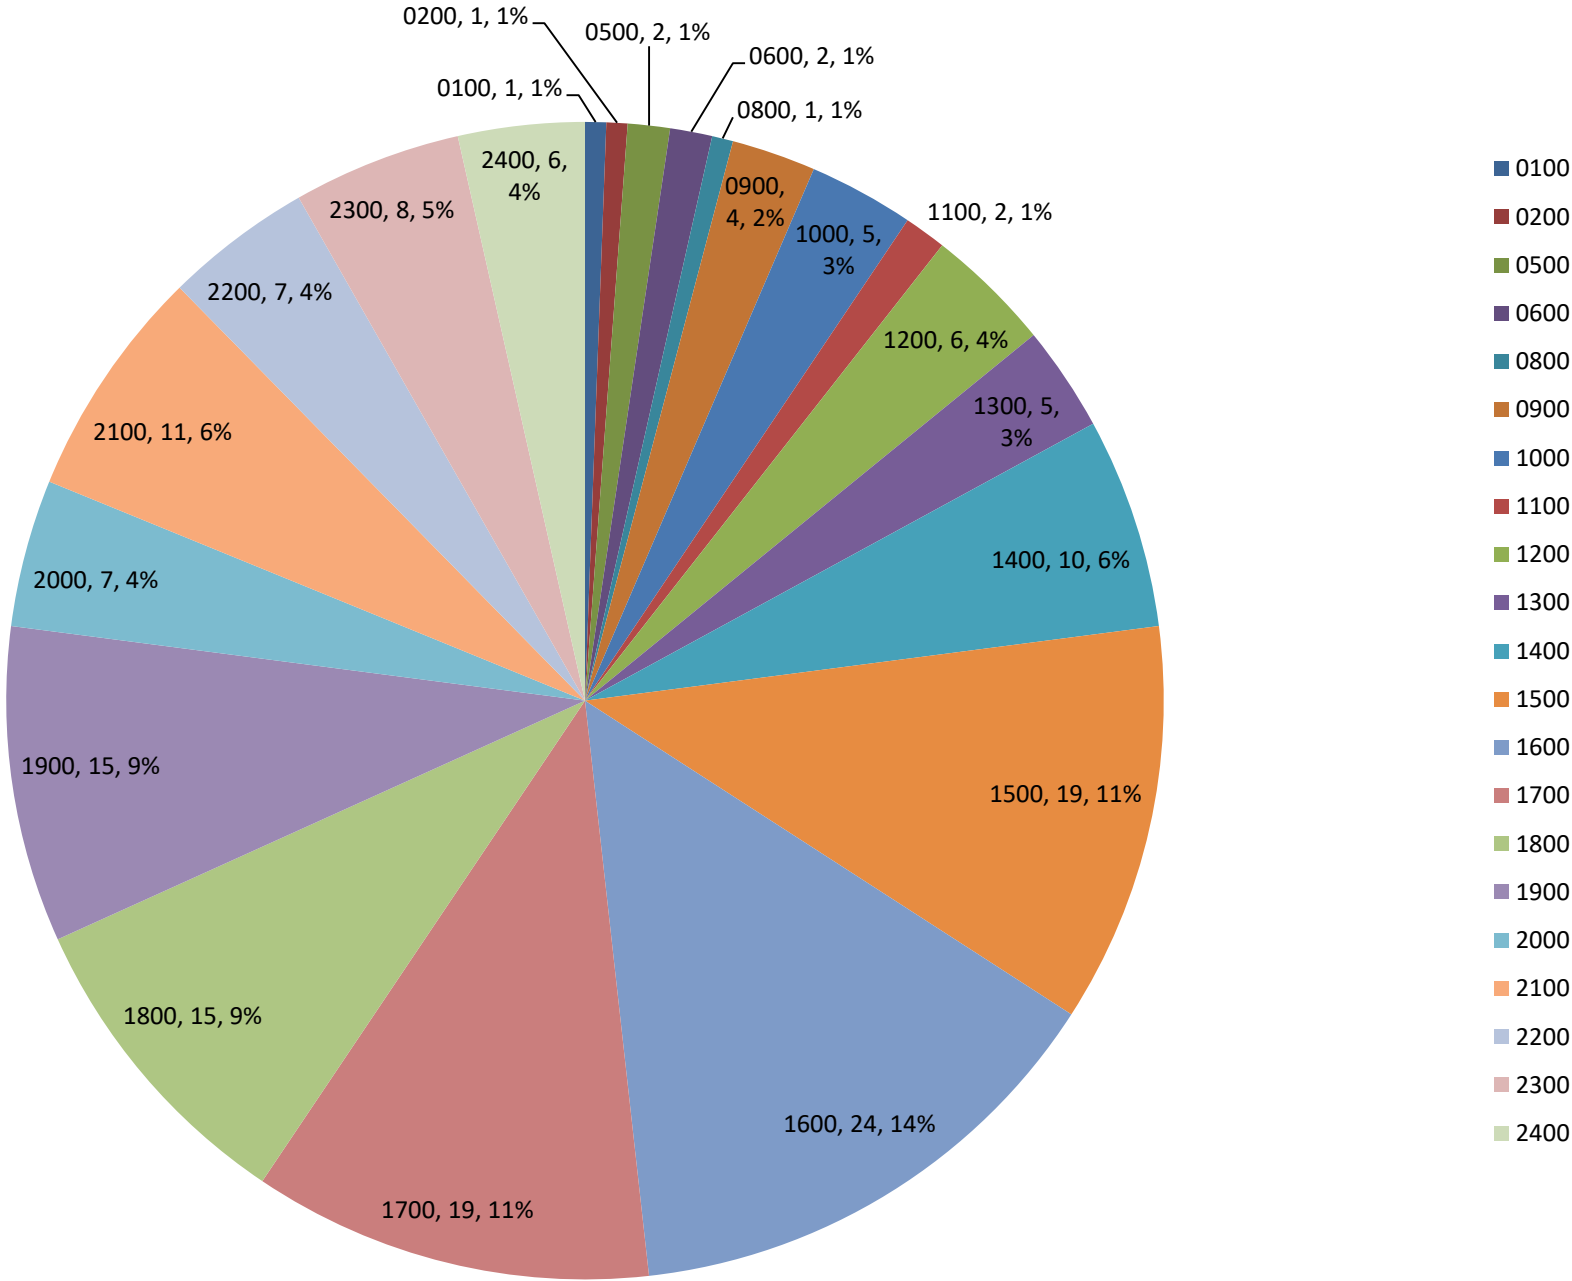

Charts in this PDF

- 1 Players by Age - Most Recent Year - bar graph
- 2 Players by Age - Most Recent Year - pie chart
- 3 How many players appeared how many events ago - Including the most recent event
- 4 How many players appeared how many events ago - Excluding the most recent event
- 5 Cities with 4 or more players - Last 3 Years
- 6 Players located - North, South or Equal with Natick - Last 3 Years
- 7 Players located - East, West or Equal with Natick - Last 3 Years
- 8 Players located - North/South, East/West or Equal with Natick - Last 3 Years
- 9 MCC Players who played away from the Club by Age - Played at the MCC in last 3 years and a MACA or CCA event - bar chart
- 10 MCC Players who played away from the Club by Age - Played at the MCC in last 3 years and a MACA or CCA event - pie chart
- 11 MCC Players who played away from the Club by Rating - Played at the MCC in last 3 years and a MACA or CCA event - bar chart
- 12 MCC Players who played away from the Club by Rating - Played at the MCC in last 3 years and a MACA or CCA event - pie chart

Players by Age

Most Recent Year - bar graph

Players by Age

Most Recent Year - pie chart

How many players appeared how many events ago Including the most recent event

How many players appeared how many events ago Excluding the most recent event

MCC Players who played away from the Club by Age

Played at the MCC in last 3 years and a MACA or CCA event - bar chart

MCC Players who played away from the Club by Age

Played at the MCC in last 3 years and a MACA or CCA event - pie chart

(Age Group, Count, Percent)

MCC Players who played away from the Club by Rating

Played at the MCC in last 3 years and a MACA or CCA event - bar chart

MCC Players who played away from the Club by Rating

Played at the MCC in last 3 years and a MACA or CCA event - pie chart