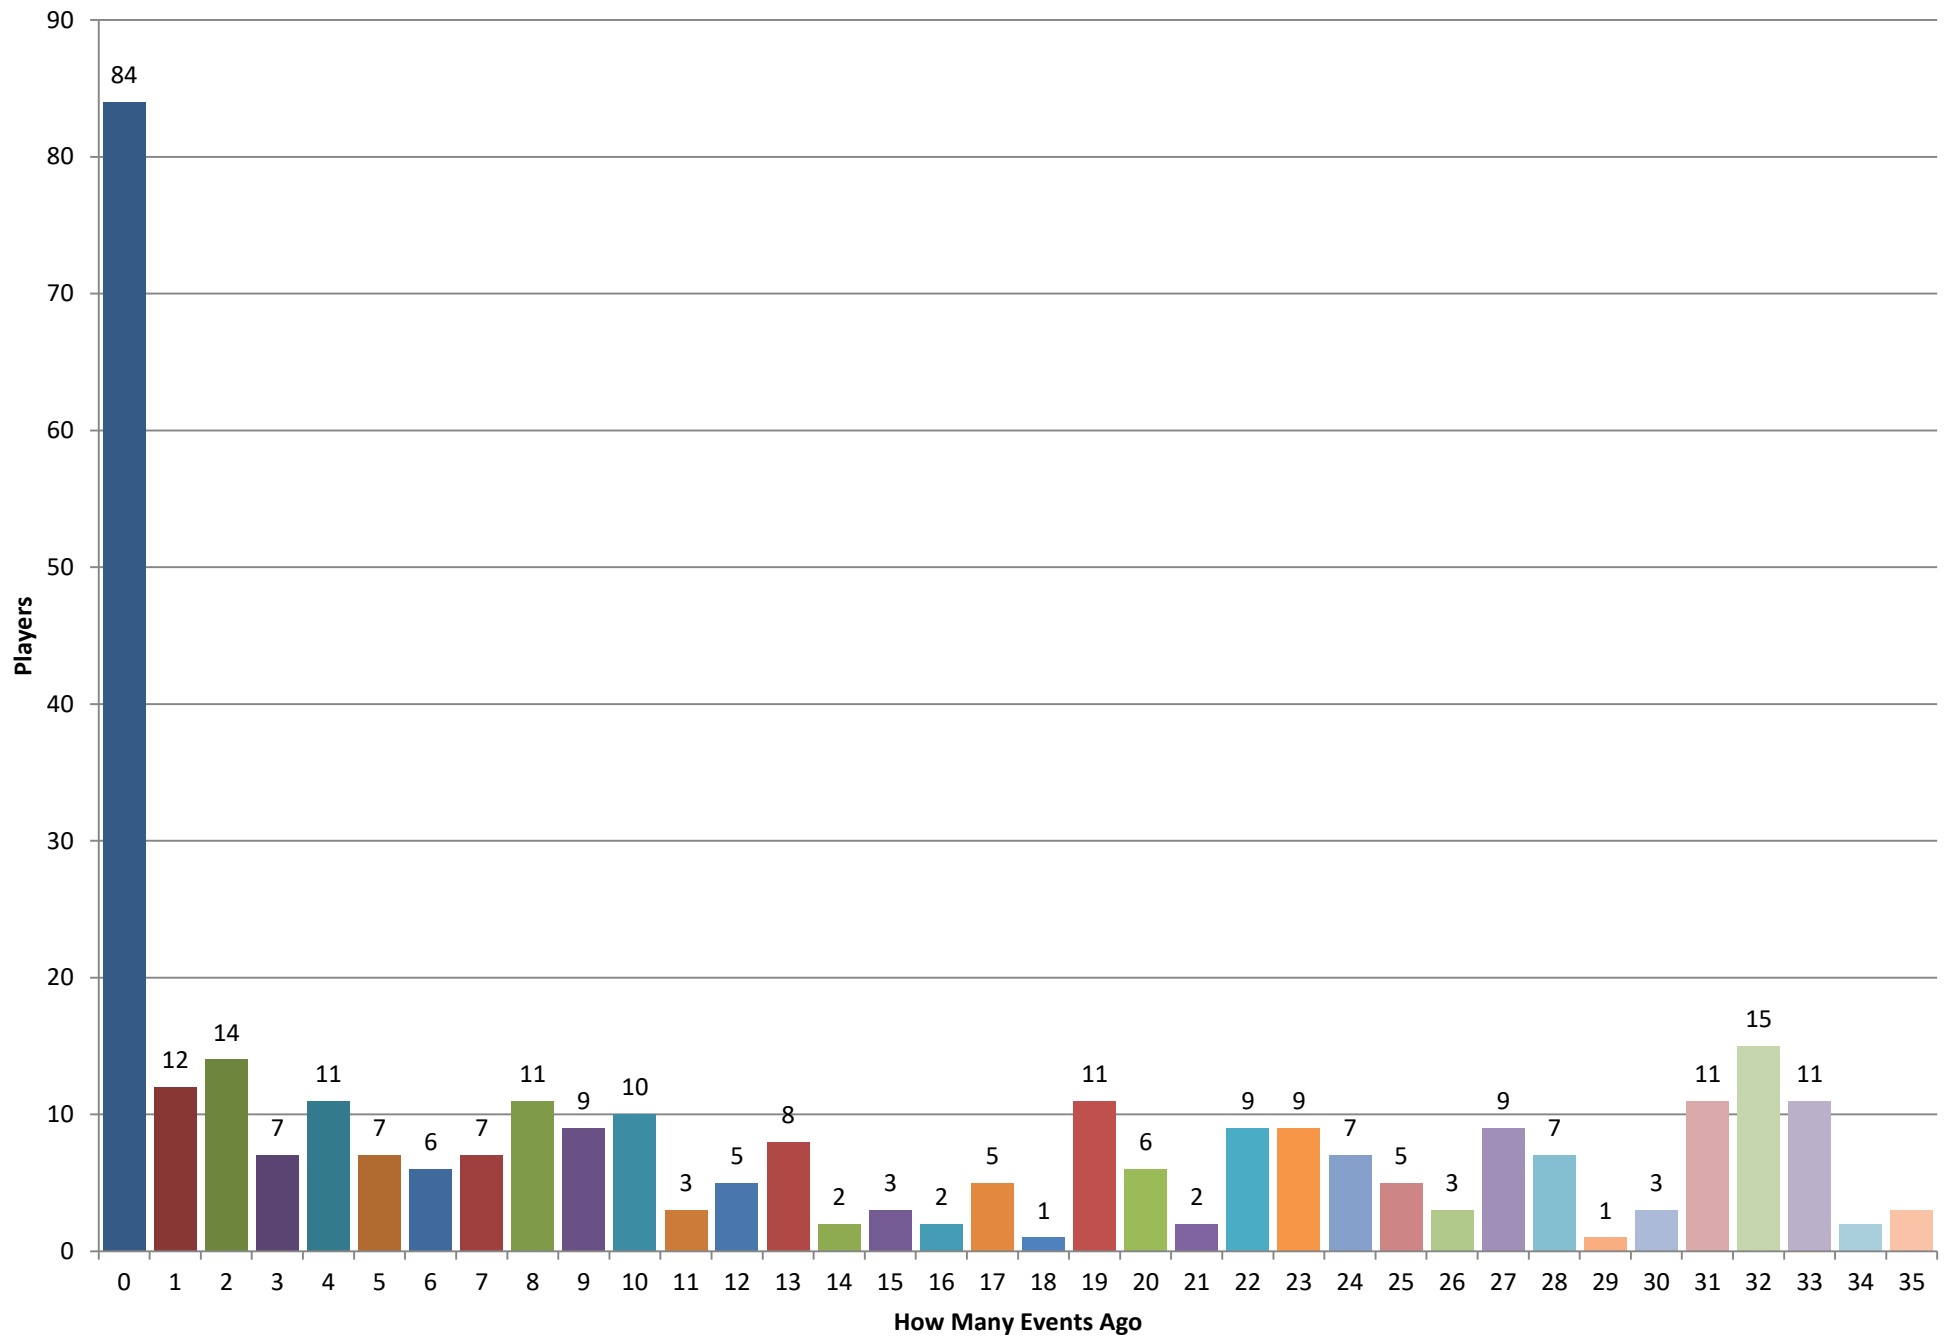

Charts in this PDF

- 1 Players by Age - Most Recent Year - bar graph
- 2 Players by Age - Most Recent Year - pie chart
- 3 How many players appeared how many events ago - Including the most recent event
- 4 How many players appeared how many events ago - Excluding the most recent event
- 5 Cities with 4 or more players - Last 3 Years
- 6 Players located - North, South or Equal with Natick - Last 3 Years
- 7 Players located - East, West or Equal with Natick - Last 3 Years
- 8 Players located - North/South, East/West or Equal with Natick - Last 3 Years
- 9 MCC Players who played away from the Club by Age - Played at the MCC in last 3 years and a MACA or CCA event - bar chart
- 10 MCC Players who played away from the Club by Age - Played at the MCC in last 3 years and a MACA or CCA event - pie chart
- 11 MCC Players who played away from the Club by Rating - Played at the MCC in last 3 years and a MACA or CCA event - bar chart
- 12 MCC Players who played away from the Club by Rating - Played at the MCC in last 3 years and a MACA or CCA event - pie chart

Players by Age

Most Recent Year - bar graph

Players by Age

Most Recent Year - pie chart

How many players appeared how many events ago Including the most recent event

How many players appeared how many events ago Excluding the most recent event

Cities with 4 or more players

Last 3 Years

Players located
North, South or Equal with Natick
Last 3 Years

(Direction, Count, Percent)

Players located
East, West or Equal with Natick
Last 3 Years

(Direction, Count, Percent)

Players located
North/South, East/West or Equal with Natick
Last 3 Years

- Equal_East
- Equal_Equal
- North_East
- North_Equal
- North_West
- South_East
- South_West
- South_Equal

(Direction, Count, Percent)