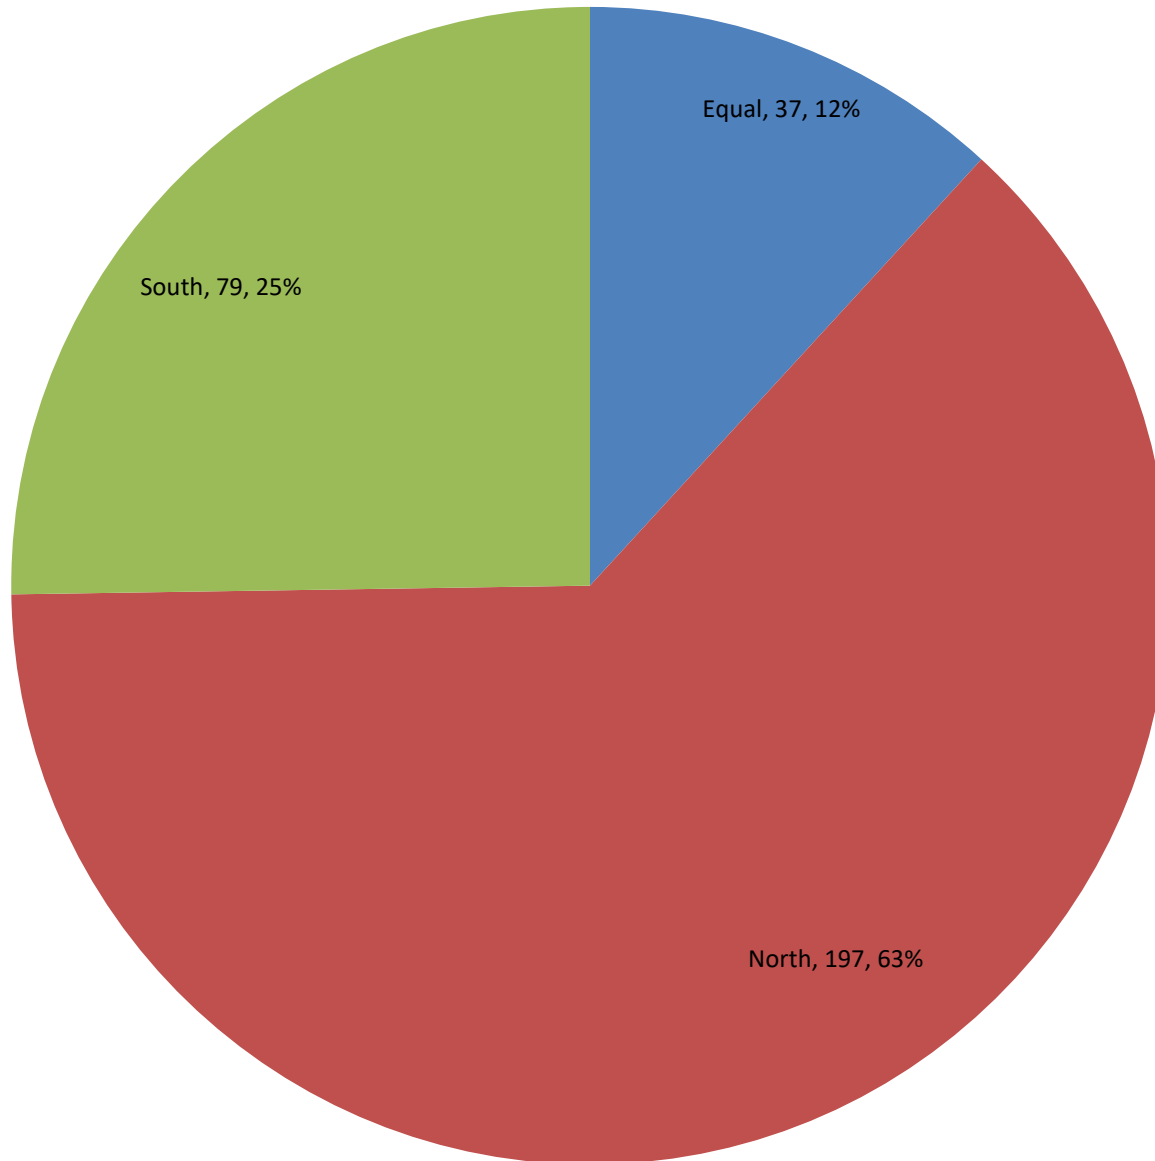

Charts in this PDF

- 1 Players by Age - Most Recent Year - bar graph
- 2 Players by Age - Most Recent Year - pie chart
- 3 How many players appeared how many events ago - Including the most recent event
- 4 How many players appeared how many events ago - Excluding the most recent event
- 5 Cities with 4 or more players - Last 3 Years
- 6 Players located - North, South or Equal with Natick - Last 3 Years
- 7 Players located - East, West or Equal with Natick - Last 3 Years
- 8 Players located - North/South, East/West or Equal with Natick - Last 3 Years
- 9 MCC Players who played away from the Club by Age - Played at the MCC in last 3 years and a MACA or CCA event - bar chart
- 10 MCC Players who played away from the Club by Age - Played at the MCC in last 3 years and a MACA or CCA event - pie chart
- 11 MCC Players who played away from the Club by Rating - Played at the MCC in last 3 years and a MACA or CCA event - bar chart
- 12 MCC Players who played away from the Club by Rating - Played at the MCC in last 3 years and a MACA or CCA event - pie chart

Players by Age

Most Recent Year - bar graph

Players by Age

Most Recent Year - pie chart

How many players appeared how many events ago Including the most recent event

How many players appeared how many events ago Excluding the most recent event

Cities with 4 or more players

Last 3 Years

Players located
North, South or Equal with Natick
Last 3 Years

(Direction, Count, Percent)

Players located
East, West or Equal with Natick
Last 3 Years

(Direction, Count, Percent)

Players located
North/South, East/West or Equal with Natick
Last 3 Years

- Equal_East
- Equal_Equal
- North_East
- North_Equal
- North_West
- South_East
- South_West
- South_Equal

(Direction, Count, Percent)