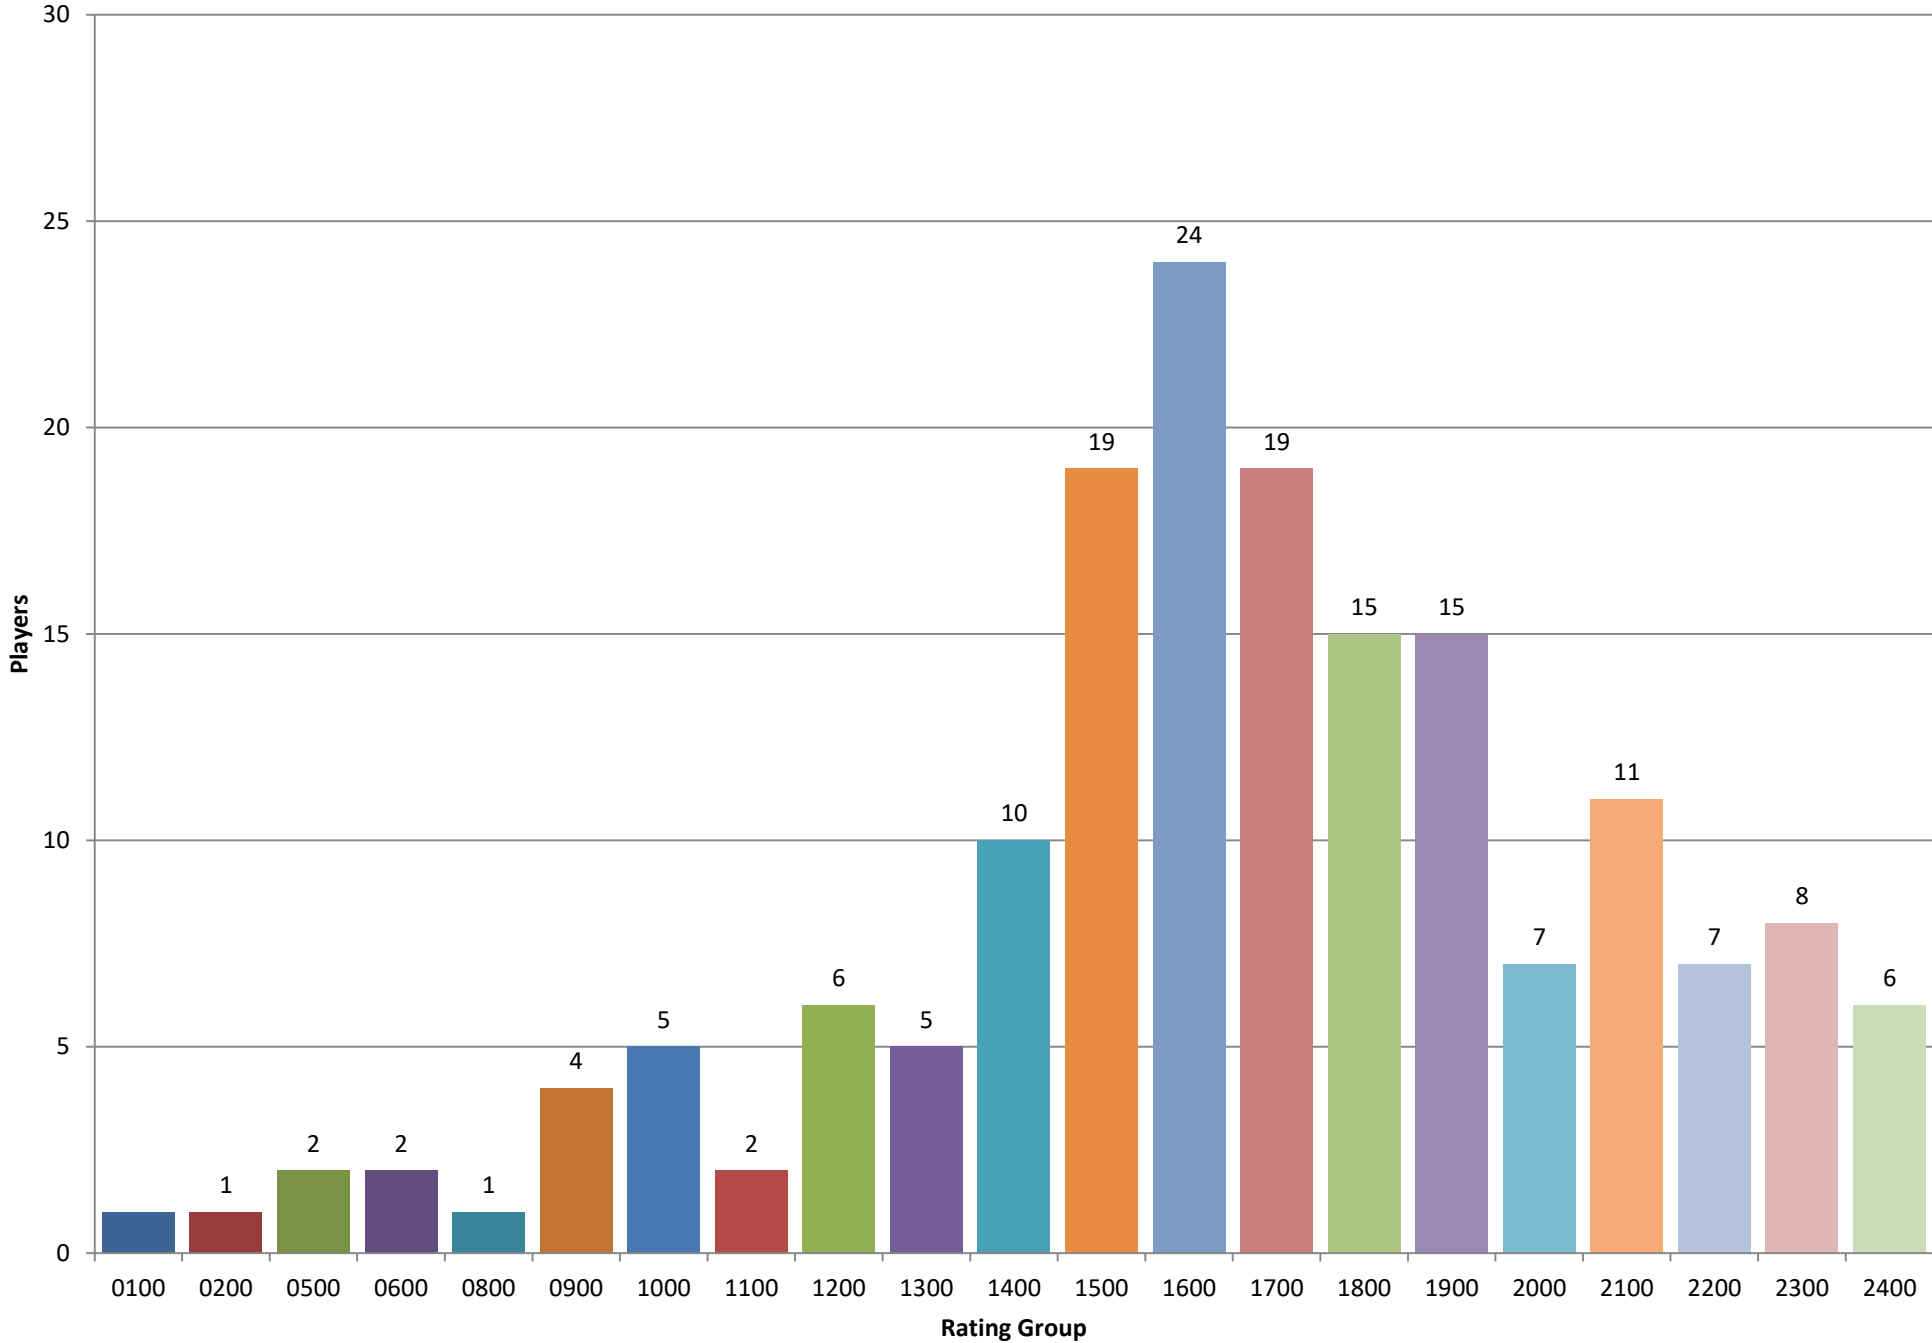

Charts in this PDF

- 1 Players by Age - Most Recent Year - bar graph
- 2 Players by Age - Most Recent Year - pie chart
- 3 How many players appeared how many events ago - Including the most recent event
- 4 How many players appeared how many events ago - Excluding the most recent event
- 5 Cities with 4 or more players - Last 3 Years
- 6 Players located - North, South or Equal with Natick - Last 3 Years
- 7 Players located - East, West or Equal with Natick - Last 3 Years
- 8 Players located - North/South, East/West or Equal with Natick - Last 3 Years
- 9 MCC Players who played away from the Club by Age - Played at the MCC in last 3 years and a MACA or CCA event - bar chart
- 10 MCC Players who played away from the Club by Age - Played at the MCC in last 3 years and a MACA or CCA event - pie chart
- 11 MCC Players who played away from the Club by Rating - Played at the MCC in last 3 years and a MACA or CCA event - bar chart
- 12 MCC Players who played away from the Club by Rating - Played at the MCC in last 3 years and a MACA or CCA event - pie chart

Players by Age

Most Recent Year - bar graph

Players by Age

Most Recent Year - pie chart

How many players appeared how many events ago Including the most recent event

How many players appeared how many events ago Excluding the most recent event

MCC Players who played away from the Club by Age

Played at the MCC in last 3 years and a MACA or CCA event - bar chart

MCC Players who played away from the Club by Age

Played at the MCC in last 3 years and a MACA or CCA event - pie chart

(Age Group, Count, Percent)

MCC Players who played away from the Club by Rating

Played at the MCC in last 3 years and a MACA or CCA event - bar chart

MCC Players who played away from the Club by Rating

Played at the MCC in last 3 years and a MACA or CCA event - pie chart