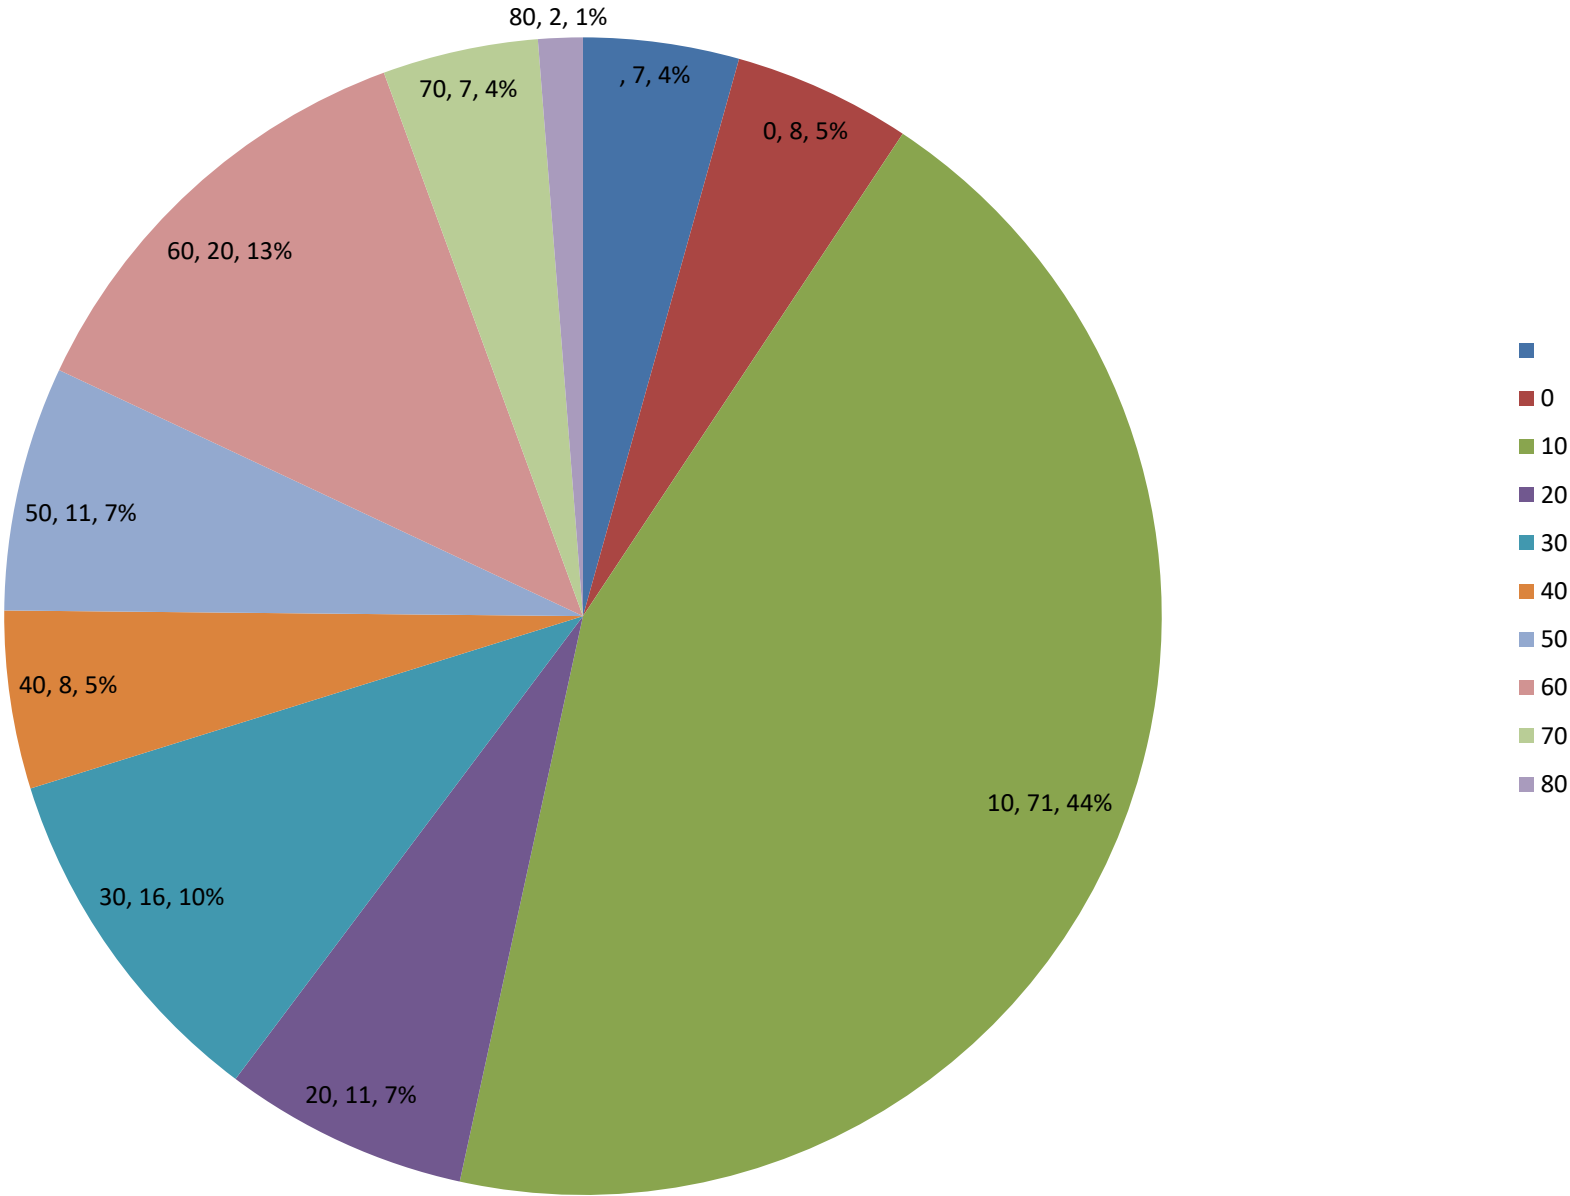

MCC Players who played away from the Club by Age

Played at the MCC in last 3 years and a MACA or CCA event - pie chart

(Age Group, Count, Percent)