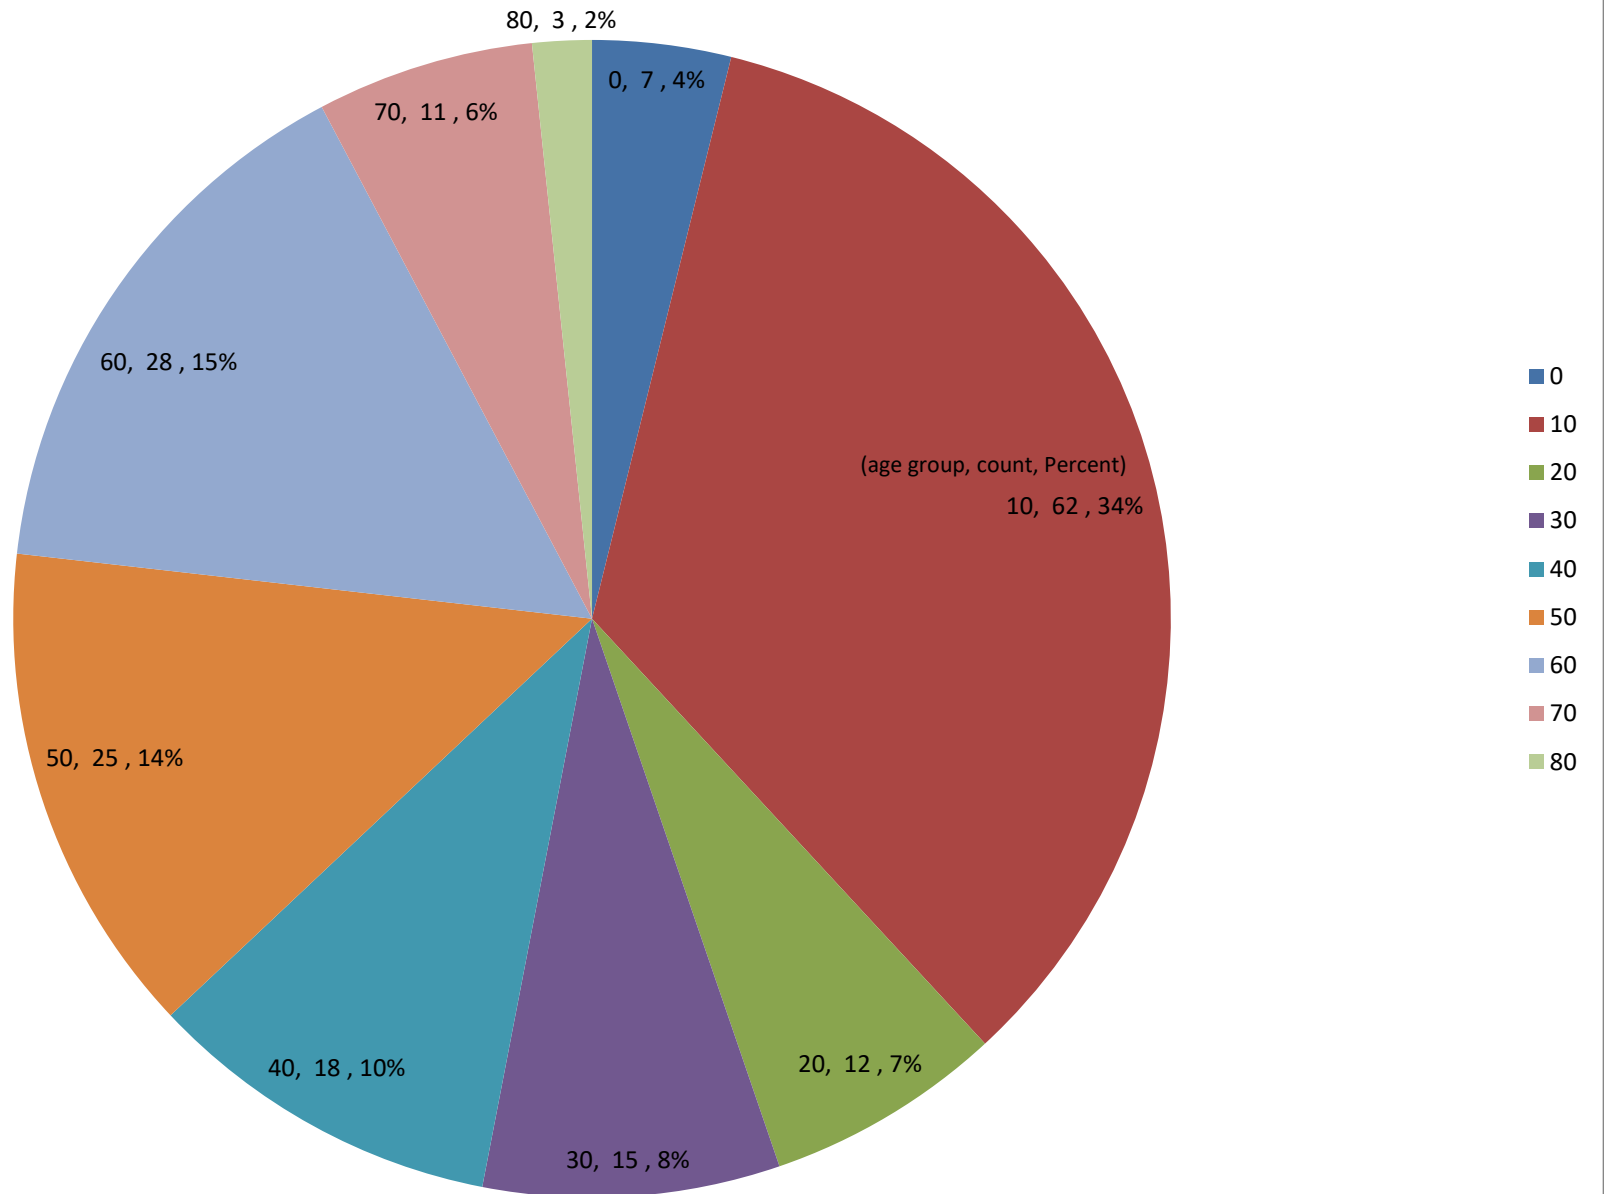

Charts in this PDF

- 1 Players by Age - Most Recent Year - bar graph
- 2 Players by Age - Most Recent Year - pie chart
- 3 How many players appeared how many events ago - Including the most recent event
- 4 How many players appeared how many events ago - Excluding the most recent event
- 5 Cities with 4 or more players - Last 3 Years
- 6 Players located - North, South or Equal with Natick - Last 3 Years
- 7 Players located - East, West or Equal with Natick - Last 3 Years
- 8 Players located - North/South, East/West or Equal with Natick - Last 3 Years
- 9 MCC Players who played away from the Club by Age - Played at the MCC in last 3 years and a MACA or CCA event - bar chart
- 10 MCC Players who played away from the Club by Age - Played at the MCC in last 3 years and a MACA or CCA event - pie chart
- 11 MCC Players who played away from the Club by Rating - Played at the MCC in last 3 years and a MACA or CCA event - bar chart
- 12 MCC Players who played away from the Club by Rating - Played at the MCC in last 3 years and a MACA or CCA event - pie chart

Players by Age

Most Recent Year - bar graph

Players by Age

Most Recent Year - pie chart

How many players appeared how many events ago Including the most recent event

How many players appeared how many events ago Excluding the most recent event

Cities with 4 or more players

Last 3 Years

Players located
North, South or Equal with Natick
Last 3 Years

(Direction, Count, Percent)

Players located
East, West or Equal with Natick
Last 3 Years

(Direction, Count, Percent)

Players located
North/South, East/West or Equal with Natick
Last 3 Years

- Equal_East
- Equal_Equal
- North_East
- North_Equal
- North_West
- South_East
- South_West
- South_Equal

(Direction, Count, Percent)