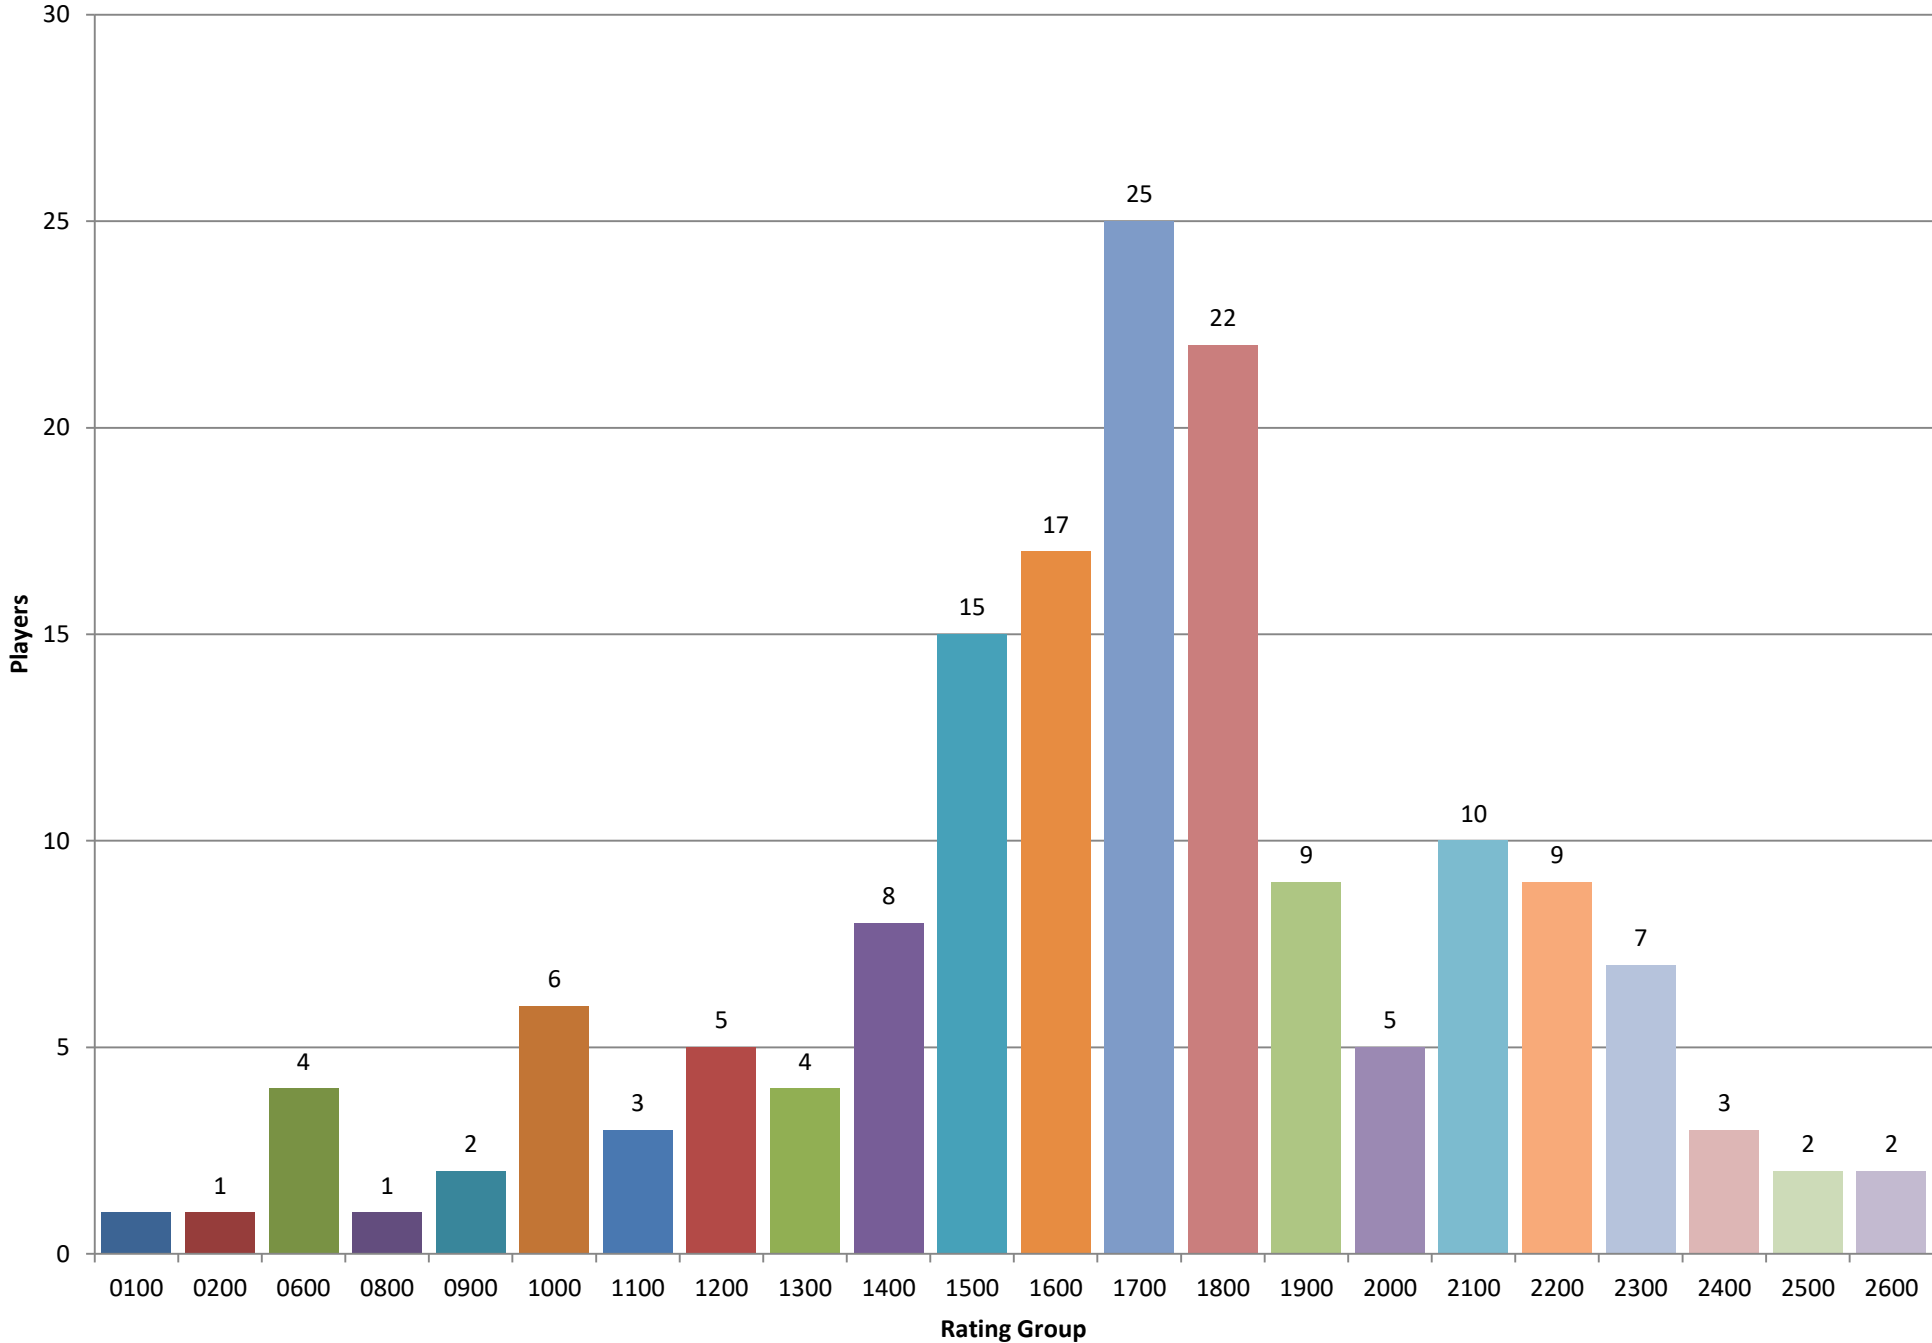

# MCC Players who played away from the Club by Age

Played at the MCC in last 3 years and a MACA or CCA event - bar chart

# MCC Players who played away from the Club by Age

Played at the MCC in last 3 years and a MACA or CCA event - pie chart

(Age Group, Count, Percent)

# MCC Players who played away from the Club by Rating

Played at the MCC in last 3 years and a MACA or CCA event - bar chart