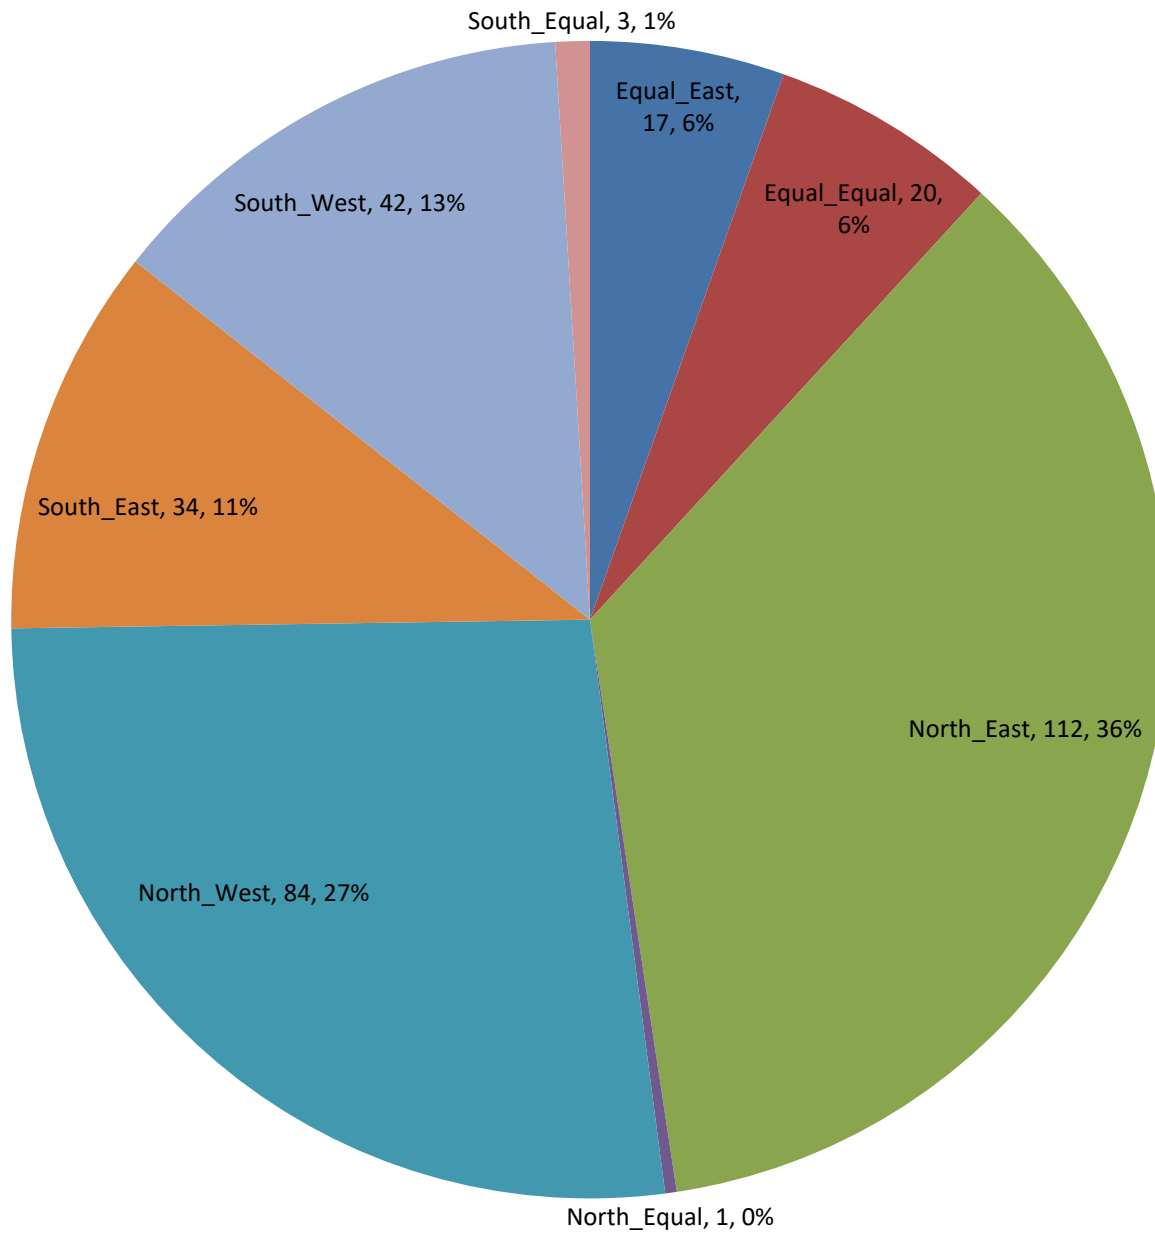

Charts in this PDF

- 1 Players by Age - Most Recent Year - bar graph
- 2 Players by Age - Most Recent Year - pie chart
- 3 How many players appeared how many events ago - Including the most recent event
- 4 How many players appeared how many events ago - Excluding the most recent event
- 5 Cities with 4 or more players - Last 3 Years
- 6 Players located - North, South or Equal with Natick - Last 3 Years
- 7 Players located - East, West or Equal with Natick - Last 3 Years
- 8 Players located - North/South, East/West or Equal with Natick - Last 3 Years
- 9 MCC Players who played away from the Club by Age - Played at the MCC in last 3 years and a MACA or CCA event - bar chart
- 10 MCC Players who played away from the Club by Age - Played at the MCC in last 3 years and a MACA or CCA event - pie chart
- 11 MCC Players who played away from the Club by Rating - Played at the MCC in last 3 years and a MACA or CCA event - bar chart
- 12 MCC Players who played away from the Club by Rating - Played at the MCC in last 3 years and a MACA or CCA event - pie chart

Players by Age

Most Recent Year - bar graph

Players by Age

Most Recent Year - pie chart

How many players appeared how many events ago Including the most recent event

How many players appeared how many events ago Excluding the most recent event

Cities with 4 or more players

Last 3 Years

Players located
North, South or Equal with Natick
Last 3 Years

(Direction, Count, Percent)

Players located
East, West or Equal with Natick
Last 3 Years

(Direction, Count, Percent)

Players located
North/South, East/West or Equal with Natick
Last 3 Years

- Equal_East
- Equal_Equal
- North_East
- North_Equal
- North_West
- South_East
- South_West
- South_Equal

(Direction, Count, Percent)