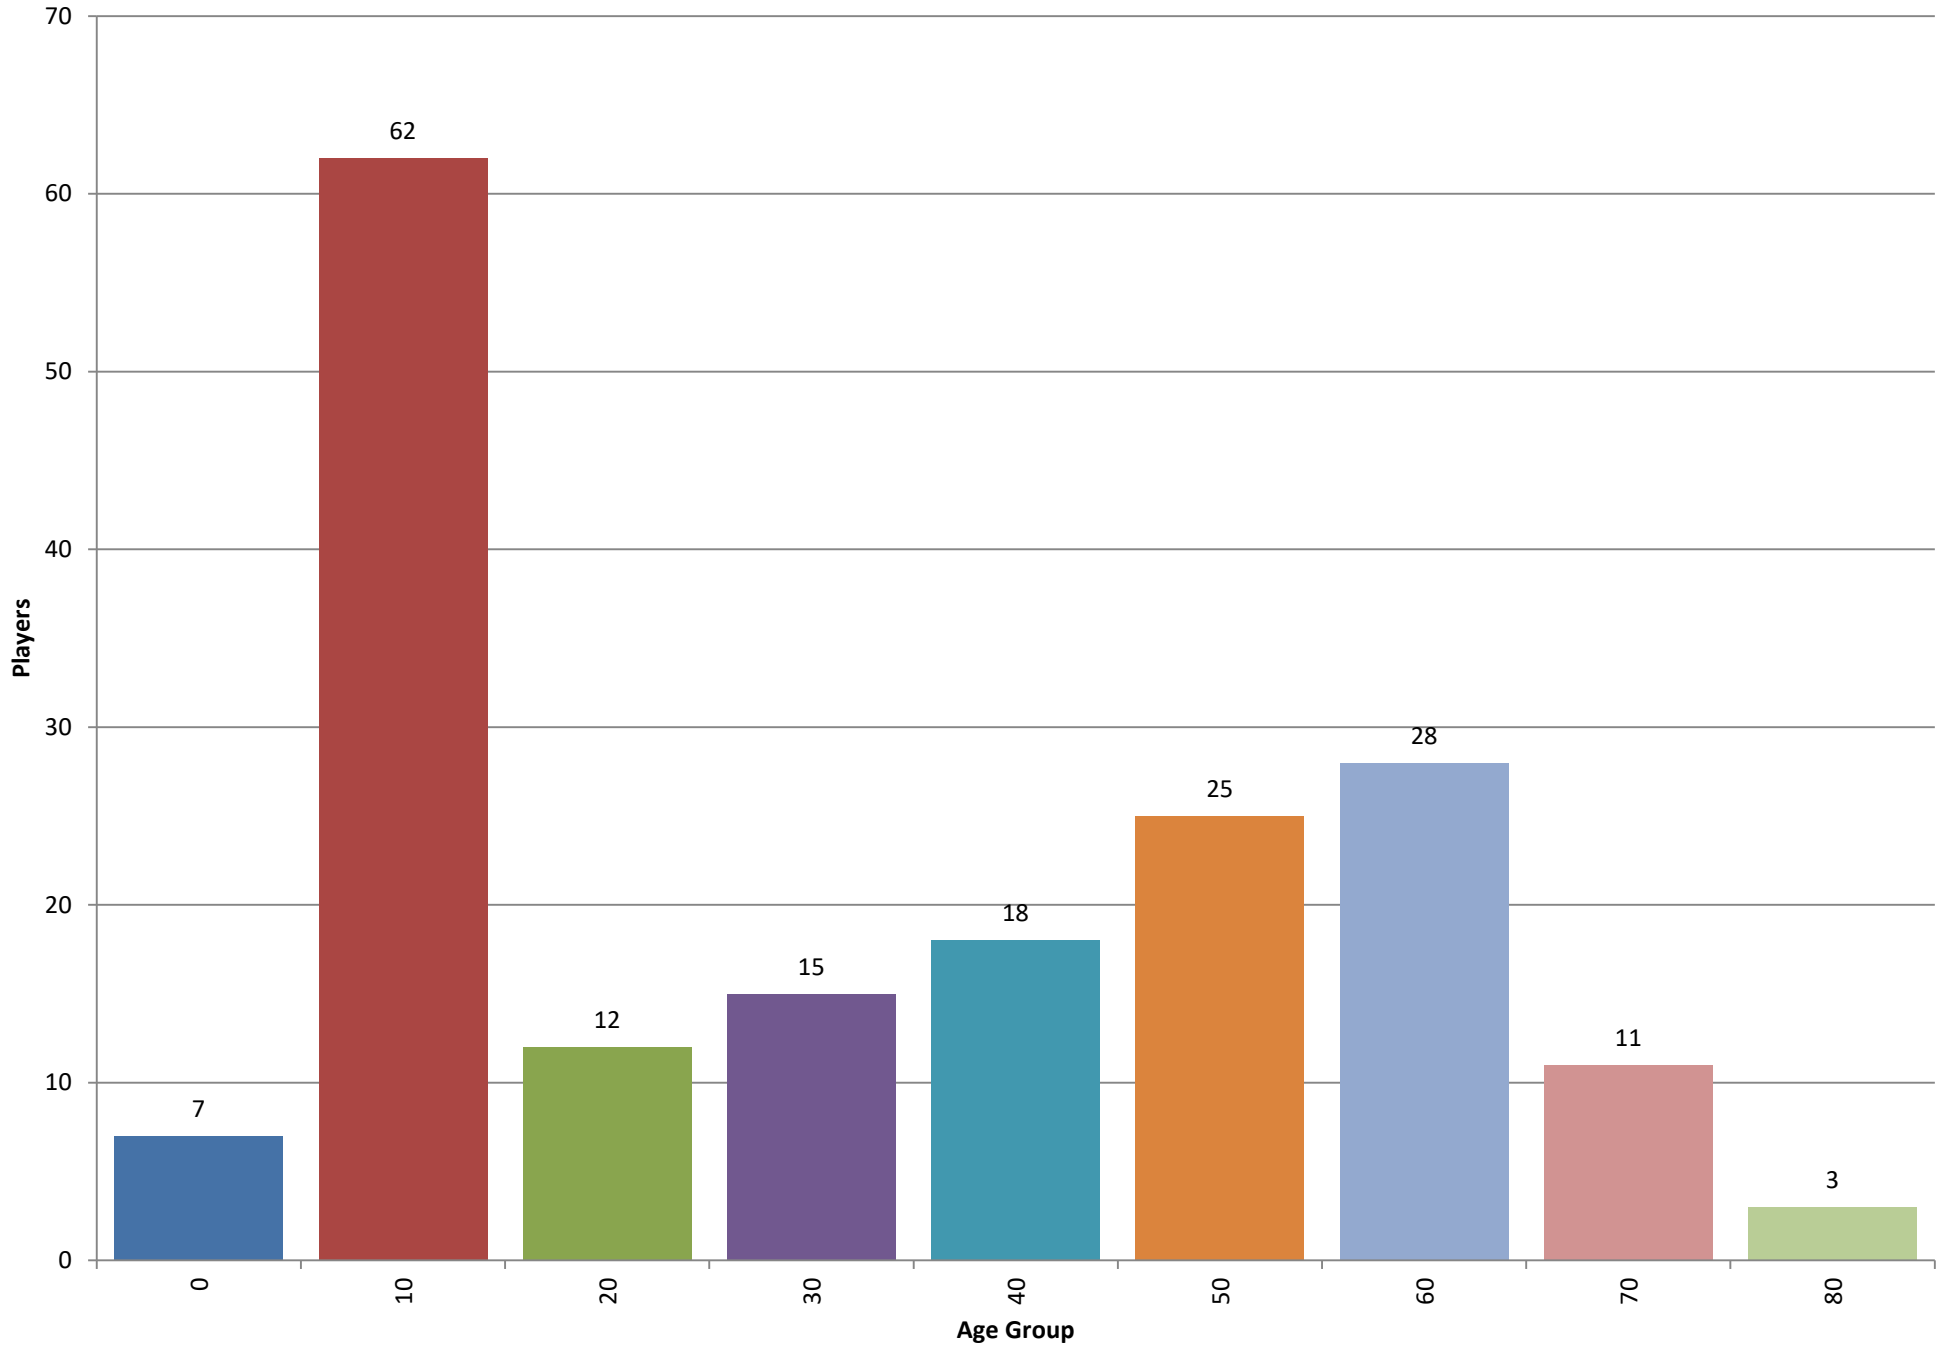

Charts in this PDF

- 1 Players by Age - Most Recent Year - bar graph
- 2 Players by Age - Most Recent Year - pie chart
- 3 How many players appeared how many events ago - Including the most recent event
- 4 How many players appeared how many events ago - Excluding the most recent event
- 5 Cities with 4 or more players - Last 3 Years
- 6 Players located - North, South or Equal with Natick - Last 3 Years
- 7 Players located - East, West or Equal with Natick - Last 3 Years
- 8 Players located - North/South, East/West or Equal with Natick - Last 3 Years
- 9 MCC Players who played away from the Club by Age - Played at the MCC in last 3 years and a MACA or CCA event - bar chart
- 10 MCC Players who played away from the Club by Age - Played at the MCC in last 3 years and a MACA or CCA event - pie chart
- 11 MCC Players who played away from the Club by Rating - Played at the MCC in last 3 years and a MACA or CCA event - bar chart
- 12 MCC Players who played away from the Club by Rating - Played at the MCC in last 3 years and a MACA or CCA event - pie chart

Players by Age

Most Recent Year - bar graph

Players by Age

Most Recent Year - pie chart

How many players appeared how many events ago Including the most recent event

How many players appeared how many events ago Excluding the most recent event

Cities with 4 or more players

Last 3 Years

Players located
North, South or Equal with Natick
Last 3 Years

(Direction, Count, Percent)

Players located
East, West or Equal with Natick
Last 3 Years

(Direction, Count, Percent)

Players located
North/South, East/West or Equal with Natick
Last 3 Years

- Equal_East
- Equal_Equal
- North_East
- North_Equal
- North_West
- South_East
- South_West
- South_Equal

(Direction, Count, Percent)