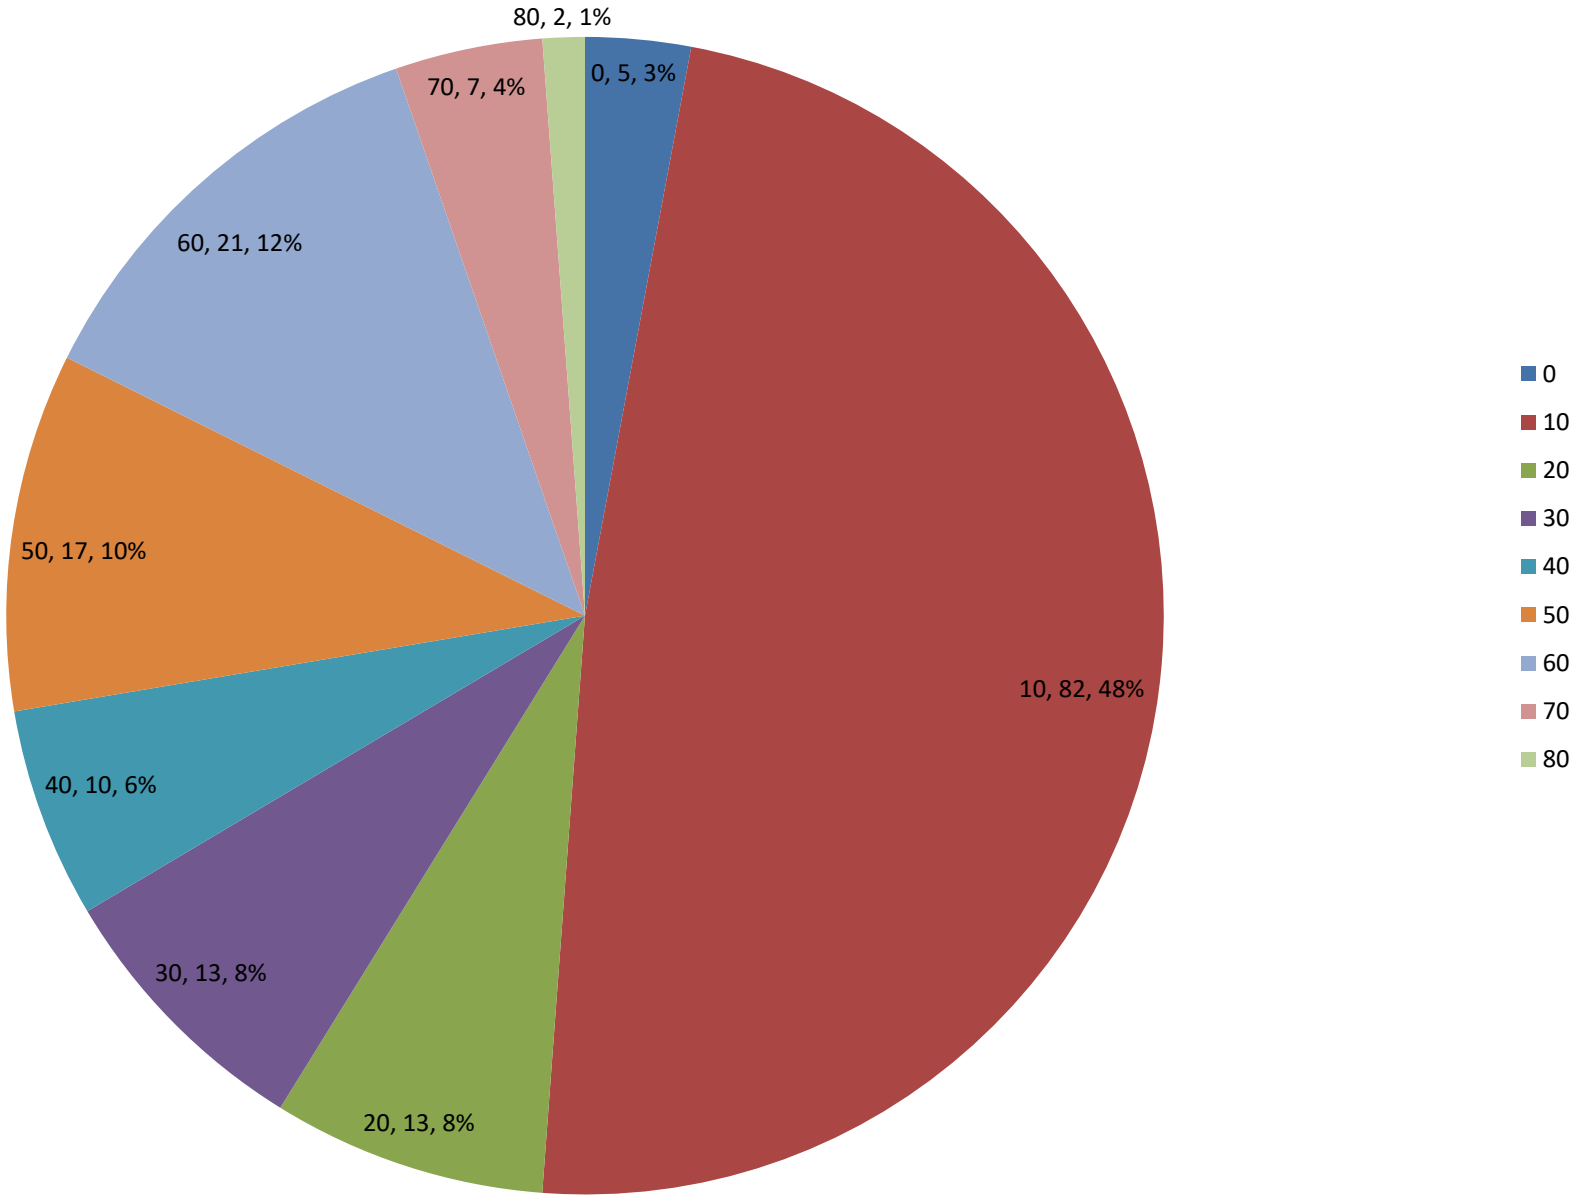

Charts in this PDF

- 1 Players by Age - Most Recent Year - bar graph
- 2 Players by Age - Most Recent Year - pie chart
- 3 How many players appeared how many events ago - Including the most recent event
- 4 How many players appeared how many events ago - Excluding the most recent event
- 5 Cities with 4 or more players - Last 3 Years
- 6 Players located - North, South or Equal with Natick - Last 3 Years
- 7 Players located - East, West or Equal with Natick - Last 3 Years
- 8 Players located - North/South, East/West or Equal with Natick - Last 3 Years
- 9 MCC Players who played away from the Club by Age - Played at the MCC in last 3 years and a MACA or CCA event - bar chart
- 10 MCC Players who played away from the Club by Age - Played at the MCC in last 3 years and a MACA or CCA event - pie chart
- 11 MCC Players who played away from the Club by Rating - Played at the MCC in last 3 years and a MACA or CCA event - bar chart
- 12 MCC Players who played away from the Club by Rating - Played at the MCC in last 3 years and a MACA or CCA event - pie chart

Players by Age

Most Recent Year - bar graph

Players by Age

Most Recent Year - pie chart

How many players appeared how many events ago Including the most recent event

How many players appeared how many events ago Excluding the most recent event

Players located
North/South, East/West or Equal with Natick
Last 3 Years

- Equal_East
- Equal_Equal
- North_East
- North_Equal
- North_West
- South_East
- South_West
- South_Equal

(Direction, Count, Percent)

MCC Players who played away from the Club by Age

Played at the MCC in last 3 years and a MACA or CCA event - bar chart

MCC Players who played away from the Club by Age

Played at the MCC in last 3 years and a MACA or CCA event - pie chart