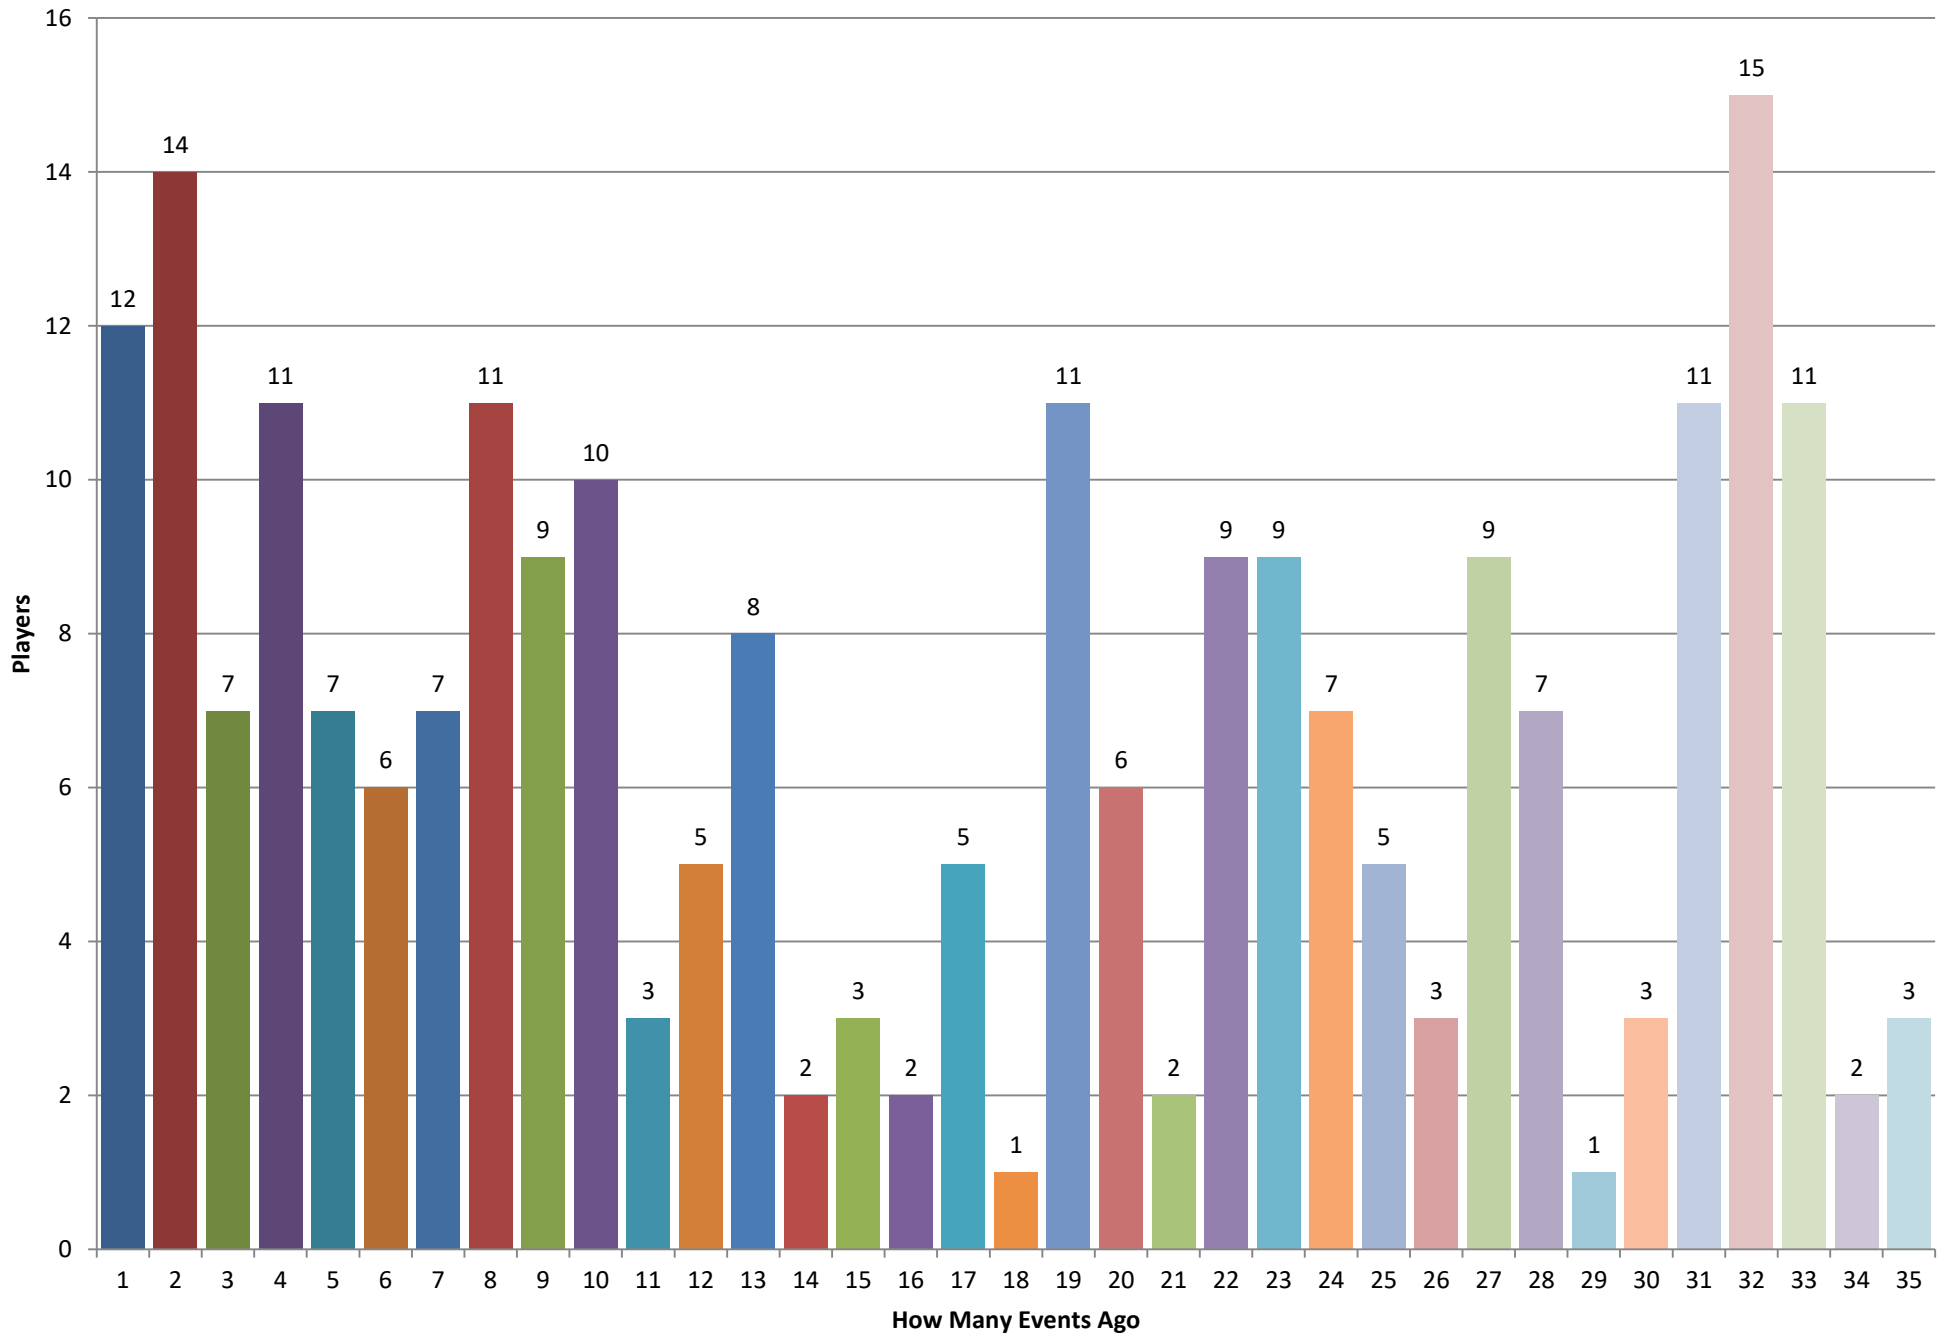

Charts in this PDF

- 1 Players by Age - Most Recent Year - bar graph
- 2 Players by Age - Most Recent Year - pie chart
- 3 How many players appeared how many events ago - Including the most recent event
- 4 How many players appeared how many events ago - Excluding the most recent event
- 5 Cities with 4 or more players - Last 3 Years
- 6 Players located - North, South or Equal with Natick - Last 3 Years
- 7 Players located - East, West or Equal with Natick - Last 3 Years
- 8 Players located - North/South, East/West or Equal with Natick - Last 3 Years
- 9 MCC Players who played away from the Club by Age - Played at the MCC in last 3 years and a MACA or CCA event - bar chart
- 10 MCC Players who played away from the Club by Age - Played at the MCC in last 3 years and a MACA or CCA event - pie chart
- 11 MCC Players who played away from the Club by Rating - Played at the MCC in last 3 years and a MACA or CCA event - bar chart
- 12 MCC Players who played away from the Club by Rating - Played at the MCC in last 3 years and a MACA or CCA event - pie chart

Players by Age

Most Recent Year - bar graph

Players by Age

Most Recent Year - pie chart

How many players appeared how many events ago Including the most recent event

How many players appeared how many events ago Excluding the most recent event

Cities with 4 or more players

Last 3 Years

Players located
North, South or Equal with Natick
Last 3 Years

(Direction, Count, Percent)

Players located
East, West or Equal with Natick
Last 3 Years

(Direction, Count, Percent)

Players located
North/South, East/West or Equal with Natick
Last 3 Years

- Equal_East
- Equal_Equal
- North_East
- North_Equal
- North_West
- South_East
- South_West
- South_Equal

(Direction, Count, Percent)