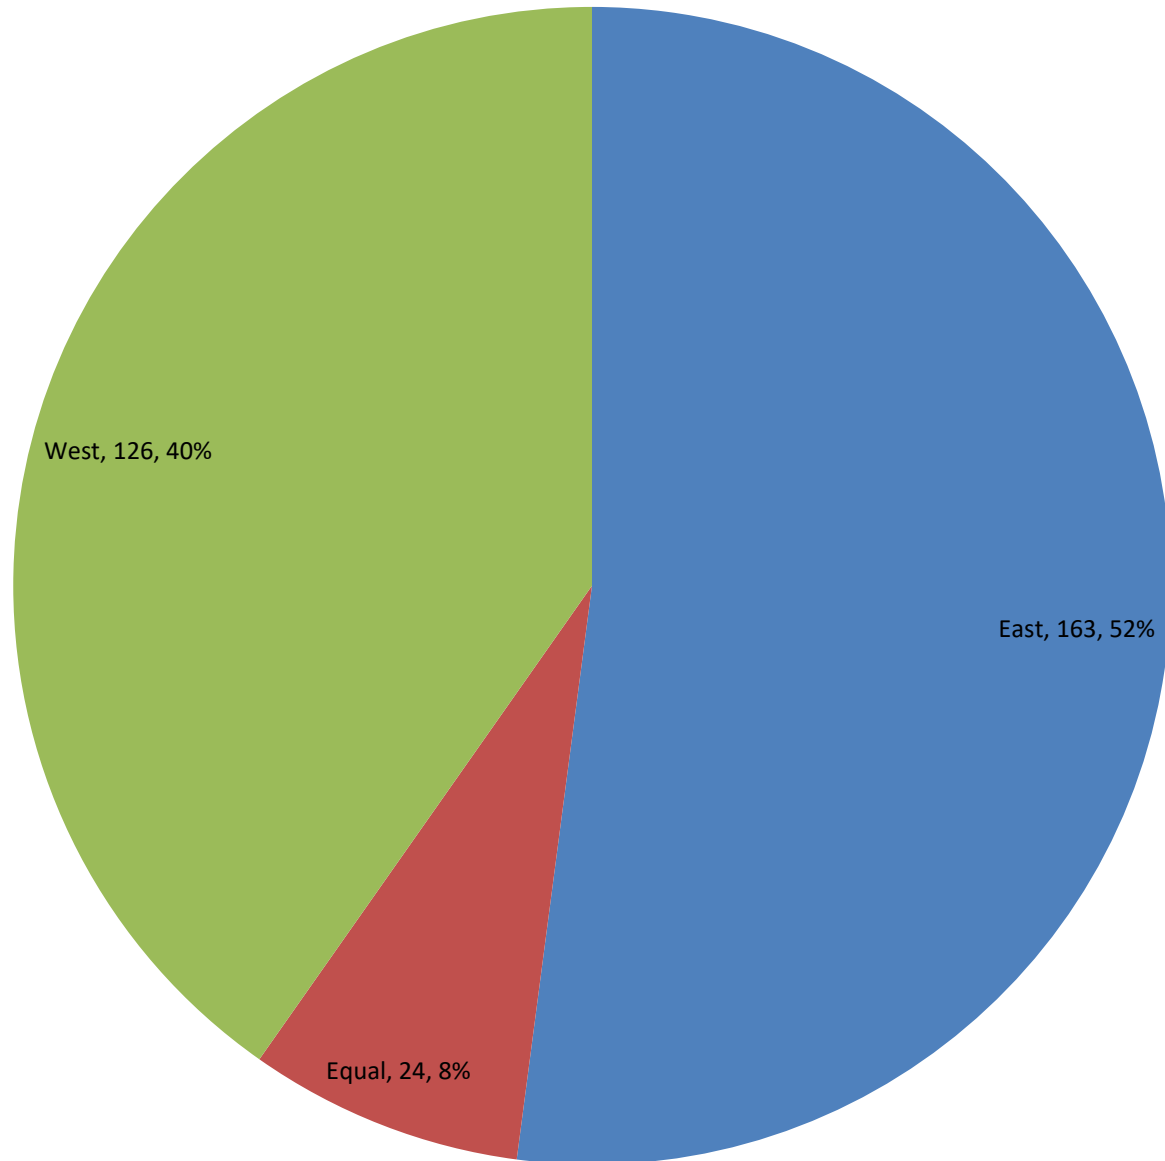

Charts in this PDF

- 1 Players by Age - Most Recent Year - bar graph
- 2 Players by Age - Most Recent Year - pie chart
- 3 How many players appeared how many events ago - Including the most recent event
- 4 How many players appeared how many events ago - Excluding the most recent event
- 5 Cities with 4 or more players - Last 3 Years
- 6 Players located - North, South or Equal with Natick - Last 3 Years
- 7 Players located - East, West or Equal with Natick - Last 3 Years
- 8 Players located - North/South, East/West or Equal with Natick - Last 3 Years
- 9 MCC Players who played away from the Club by Age - Played at the MCC in last 3 years and a MACA or CCA event - bar chart
- 10 MCC Players who played away from the Club by Age - Played at the MCC in last 3 years and a MACA or CCA event - pie chart
- 11 MCC Players who played away from the Club by Rating - Played at the MCC in last 3 years and a MACA or CCA event - bar chart
- 12 MCC Players who played away from the Club by Rating - Played at the MCC in last 3 years and a MACA or CCA event - pie chart

Players by Age

Most Recent Year - bar graph

Players by Age

Most Recent Year - pie chart

How many players appeared how many events ago Including the most recent event

How many players appeared how many events ago Excluding the most recent event

Cities with 4 or more players

Last 3 Years

Players located
North, South or Equal with Natick
Last 3 Years

(Direction, Count, Percent)

Players located
East, West or Equal with Natick
Last 3 Years

(Direction, Count, Percent)

Players located
North/South, East/West or Equal with Natick
Last 3 Years

- Equal_East
- Equal_Equal
- North_East
- North_Equal
- North_West
- South_East
- South_West
- South_Equal

(Direction, Count, Percent)