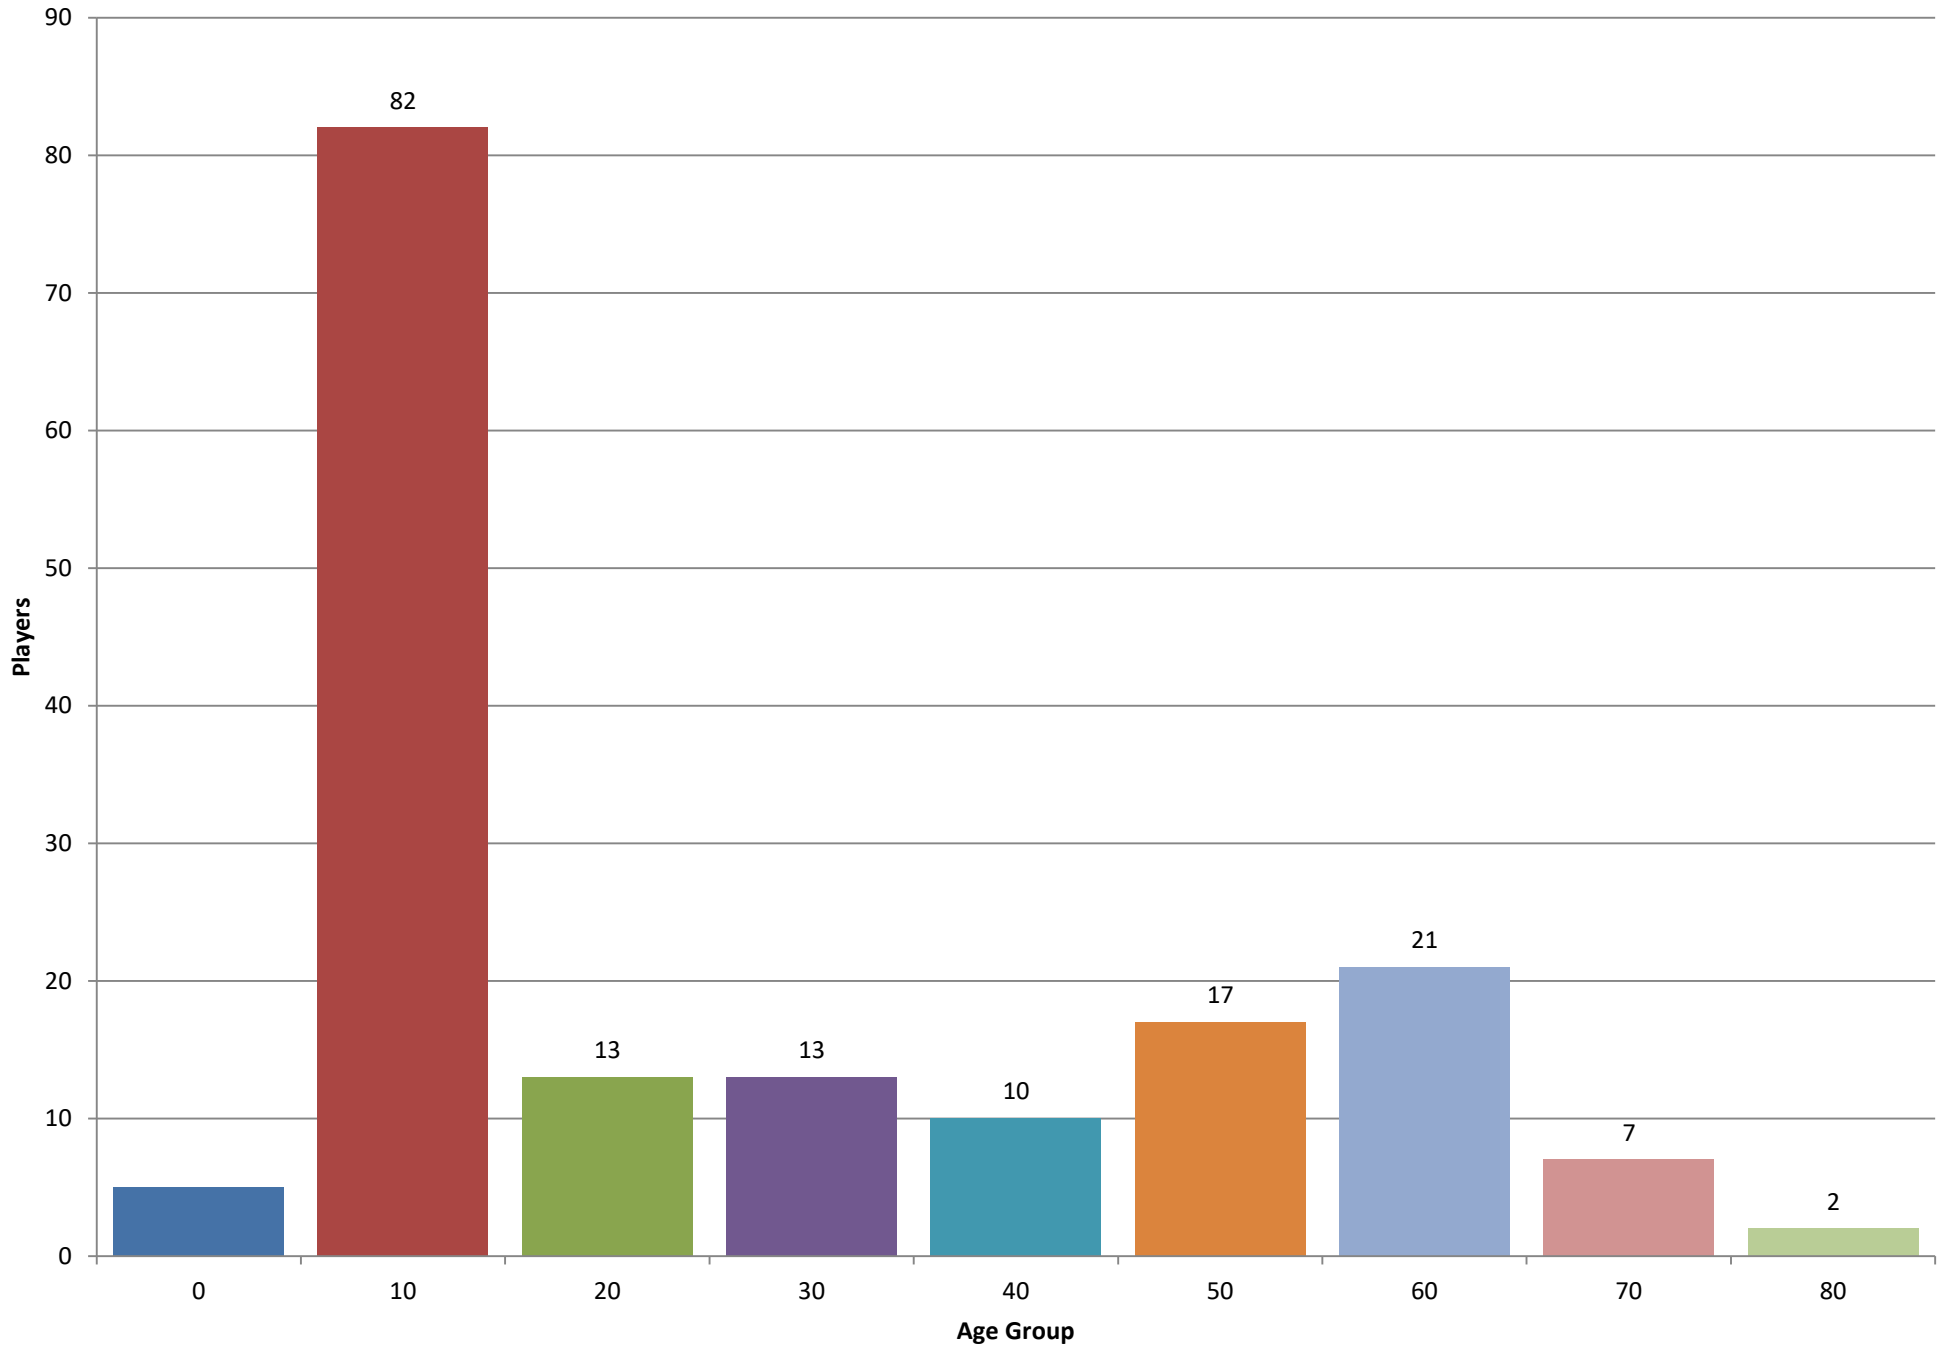

Charts in this PDF

- 1 Players by Age - Most Recent Year - bar graph
- 2 Players by Age - Most Recent Year - pie chart
- 3 How many players appeared how many events ago - Including the most recent event
- 4 How many players appeared how many events ago - Excluding the most recent event
- 5 Cities with 4 or more players - Last 3 Years
- 6 Players located - North, South or Equal with Natick - Last 3 Years
- 7 Players located - East, West or Equal with Natick - Last 3 Years
- 8 Players located - North/South, East/West or Equal with Natick - Last 3 Years
- 9 MCC Players who played away from the Club by Age - Played at the MCC in last 3 years and a MACA or CCA event - bar chart
- 10 MCC Players who played away from the Club by Age - Played at the MCC in last 3 years and a MACA or CCA event - pie chart
- 11 MCC Players who played away from the Club by Rating - Played at the MCC in last 3 years and a MACA or CCA event - bar chart
- 12 MCC Players who played away from the Club by Rating - Played at the MCC in last 3 years and a MACA or CCA event - pie chart

Players by Age

Most Recent Year - bar graph

Players by Age

Most Recent Year - pie chart

How many players appeared how many events ago Including the most recent event

How many players appeared how many events ago Excluding the most recent event

Players located
North/South, East/West or Equal with Natick
Last 3 Years

- Equal_East
- Equal_Equal
- North_East
- North_Equal
- North_West
- South_East
- South_West
- South_Equal

(Direction, Count, Percent)

MCC Players who played away from the Club by Age

Played at the MCC in last 3 years and a MACA or CCA event - bar chart

MCC Players who played away from the Club by Age

Played at the MCC in last 3 years and a MACA or CCA event - pie chart