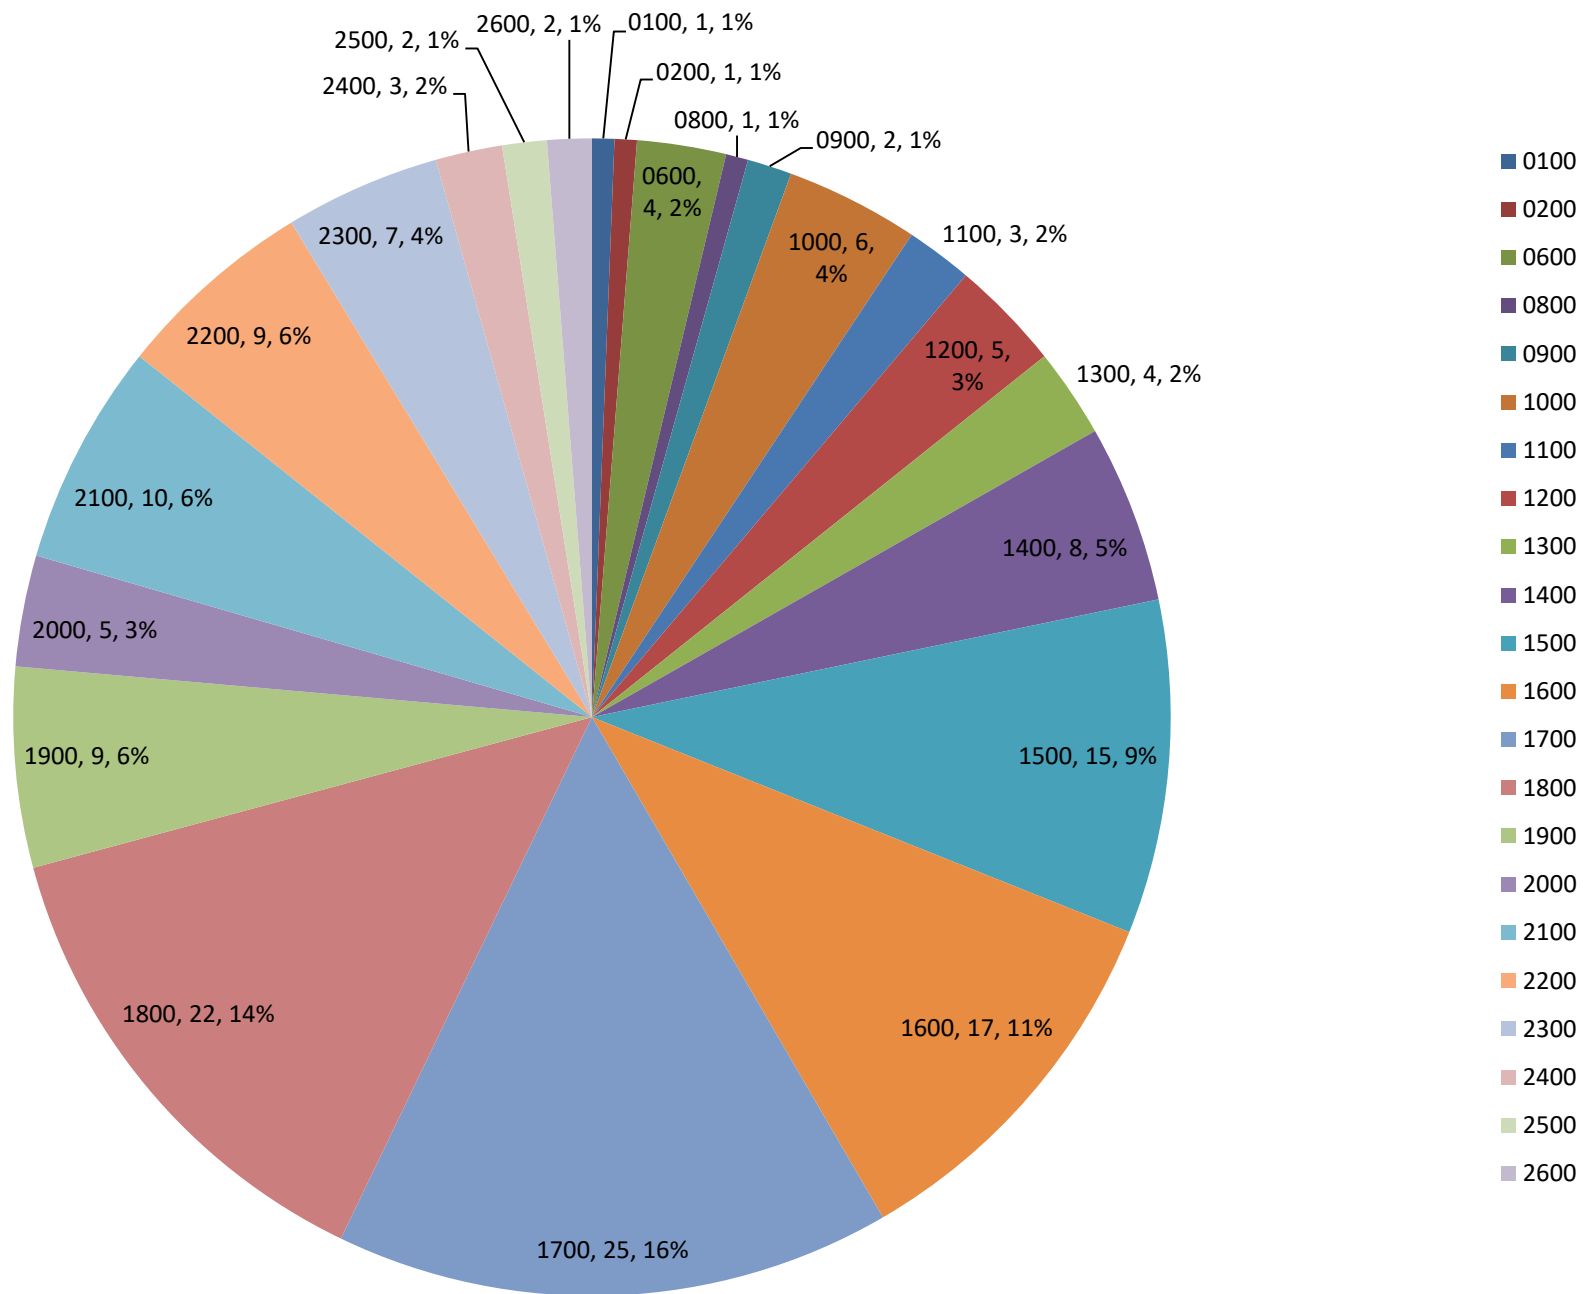

MCC Players who played away from the Club by Rating

Played at the MCC in last 3 years and a MACA or CCA event - pie chart

(Rating Group, Count, Percent)