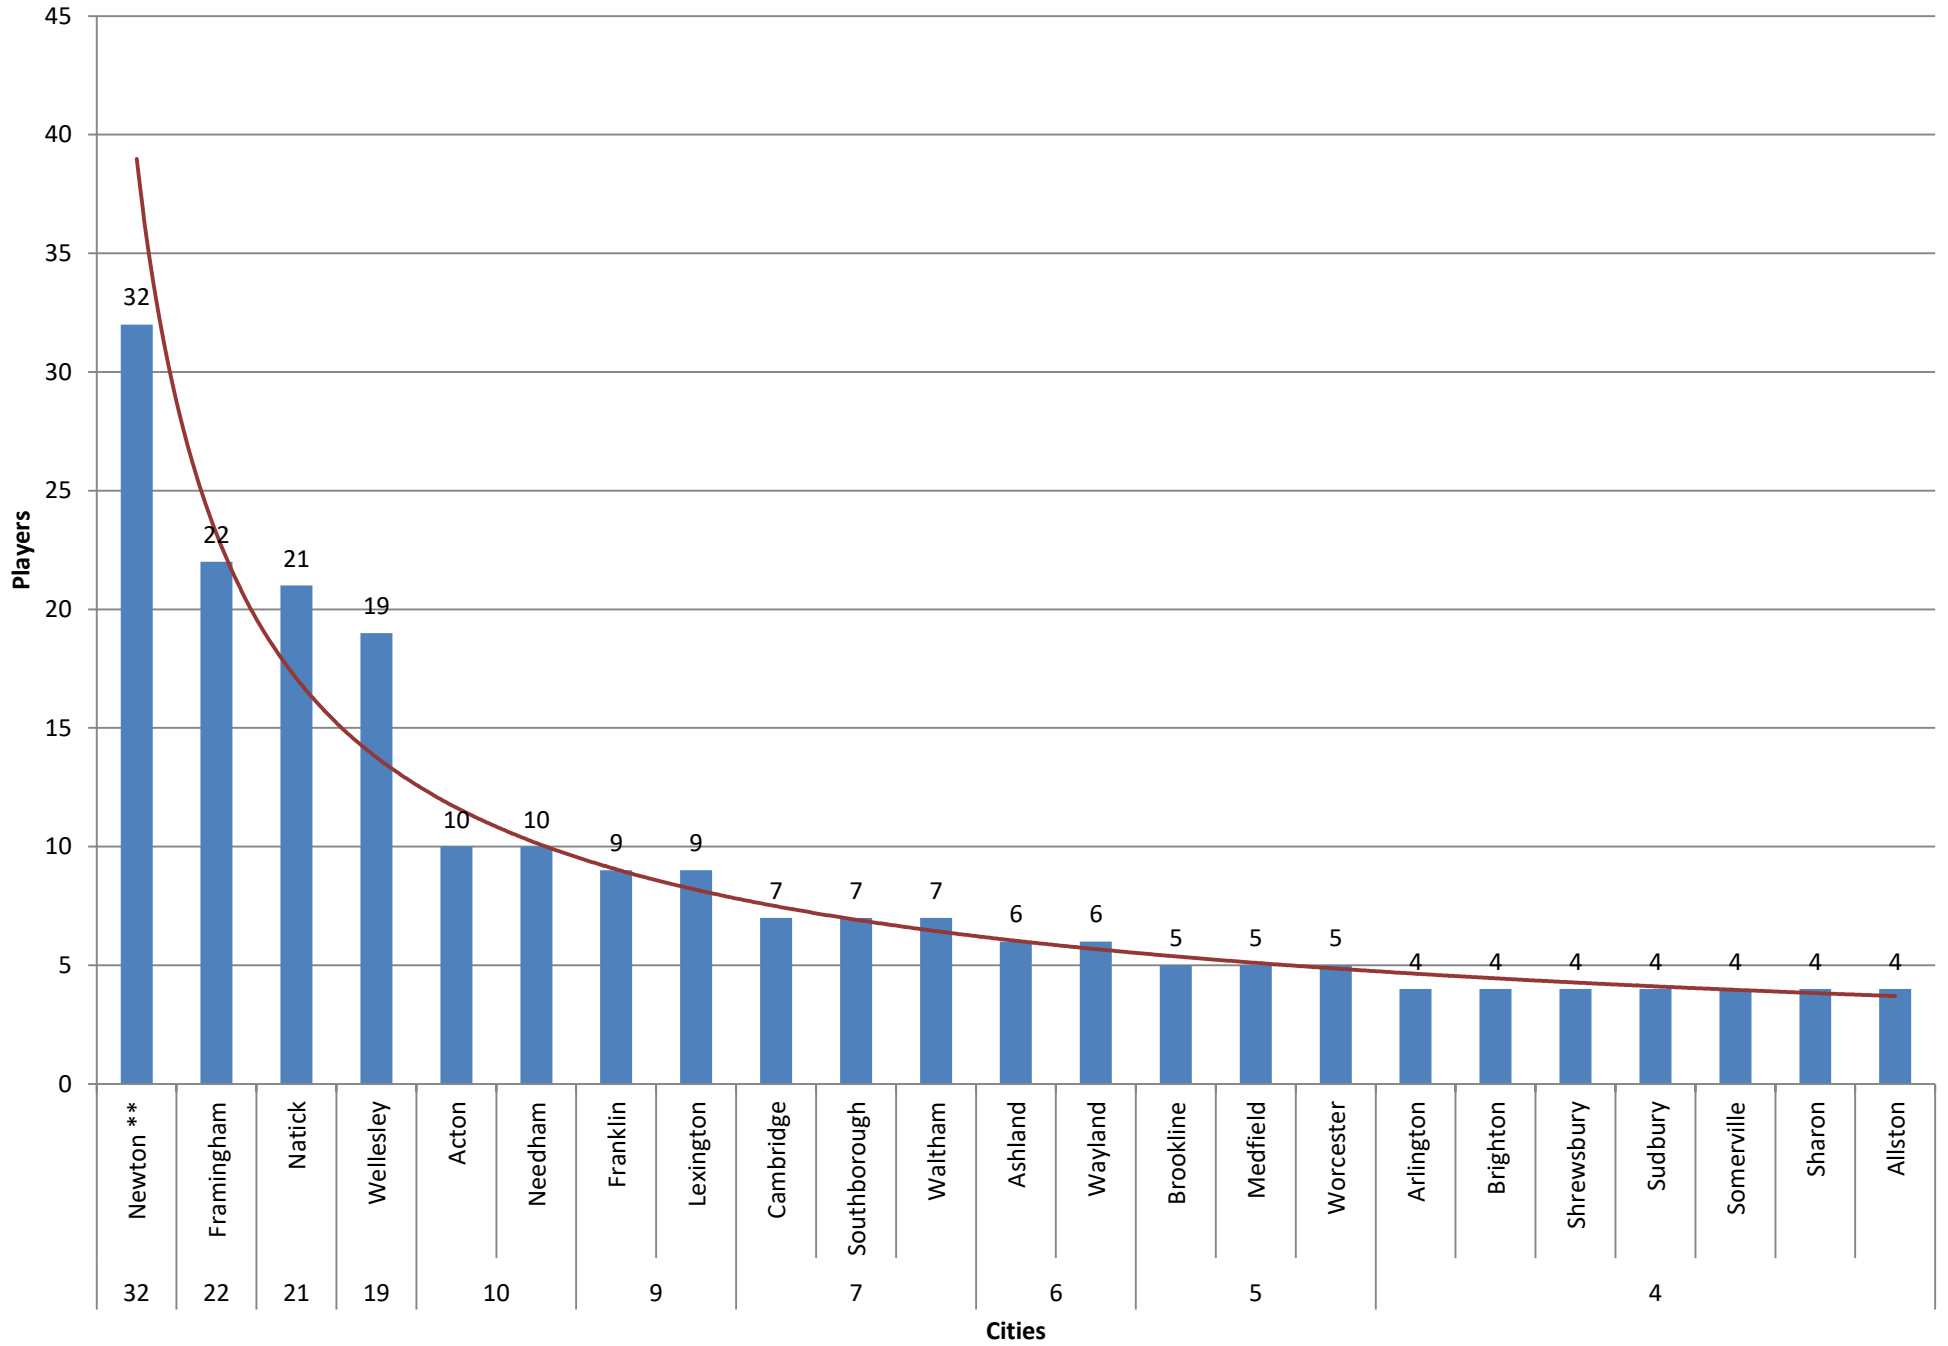

Charts in this PDF

- 1 Players by Age - Most Recent Year - bar graph
- 2 Players by Age - Most Recent Year - pie chart
- 3 How many players appeared how many events ago - Including the most recent event
- 4 How many players appeared how many events ago - Excluding the most recent event
- 5 Cities with 4 or more players - Last 3 Years
- 6 Players located - North, South or Equal with Natick - Last 3 Years
- 7 Players located - East, West or Equal with Natick - Last 3 Years
- 8 Players located - North/South, East/West or Equal with Natick - Last 3 Years
- 9 MCC Players who played away from the Club by Age - Played at the MCC in last 3 years and a MACA or CCA event - bar chart
- 10 MCC Players who played away from the Club by Age - Played at the MCC in last 3 years and a MACA or CCA event - pie chart
- 11 MCC Players who played away from the Club by Rating - Played at the MCC in last 3 years and a MACA or CCA event - bar chart
- 12 MCC Players who played away from the Club by Rating - Played at the MCC in last 3 years and a MACA or CCA event - pie chart

Players by Age

Most Recent Year - bar graph

Players by Age

Most Recent Year - pie chart

How many players appeared how many events ago Including the most recent event

How many players appeared how many events ago Excluding the most recent event

Cities with 4 or more players

Last 3 Years

Players located
North, South or Equal with Natick
Last 3 Years

(Direction, Count, Percent)

Players located
East, West or Equal with Natick
Last 3 Years

(Direction, Count, Percent)

Players located
North/South, East/West or Equal with Natick
Last 3 Years

- Equal_East
- Equal_Equal
- North_East
- North_Equal
- North_West
- South_East
- South_West
- South_Equal

(Direction, Count, Percent)