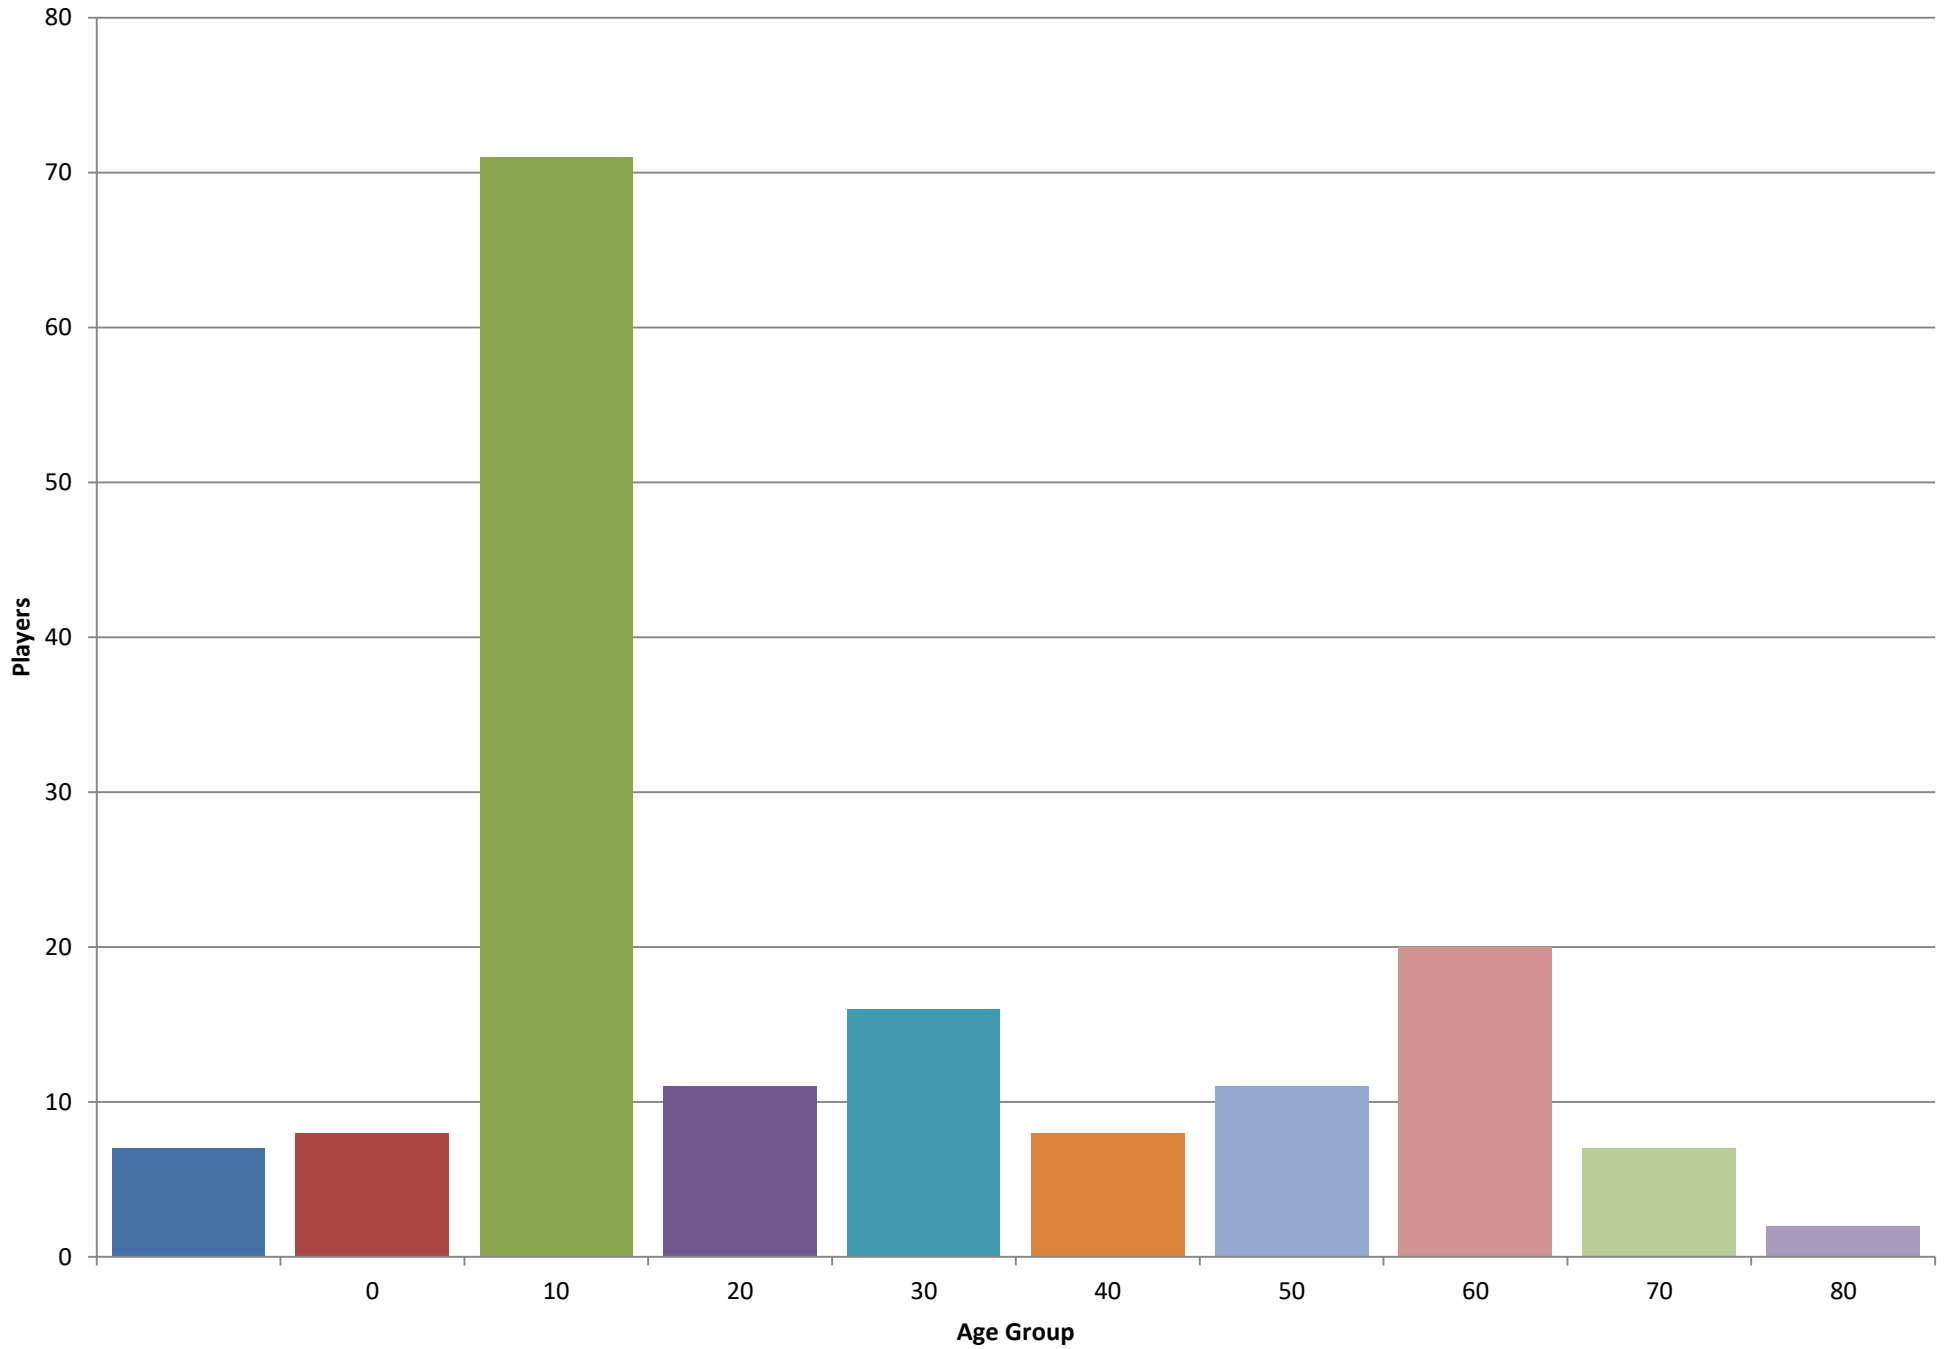

MCC Players who played away from the Club by Age

Played at the MCC in last 3 years and a MACA or CCA event - bar chart