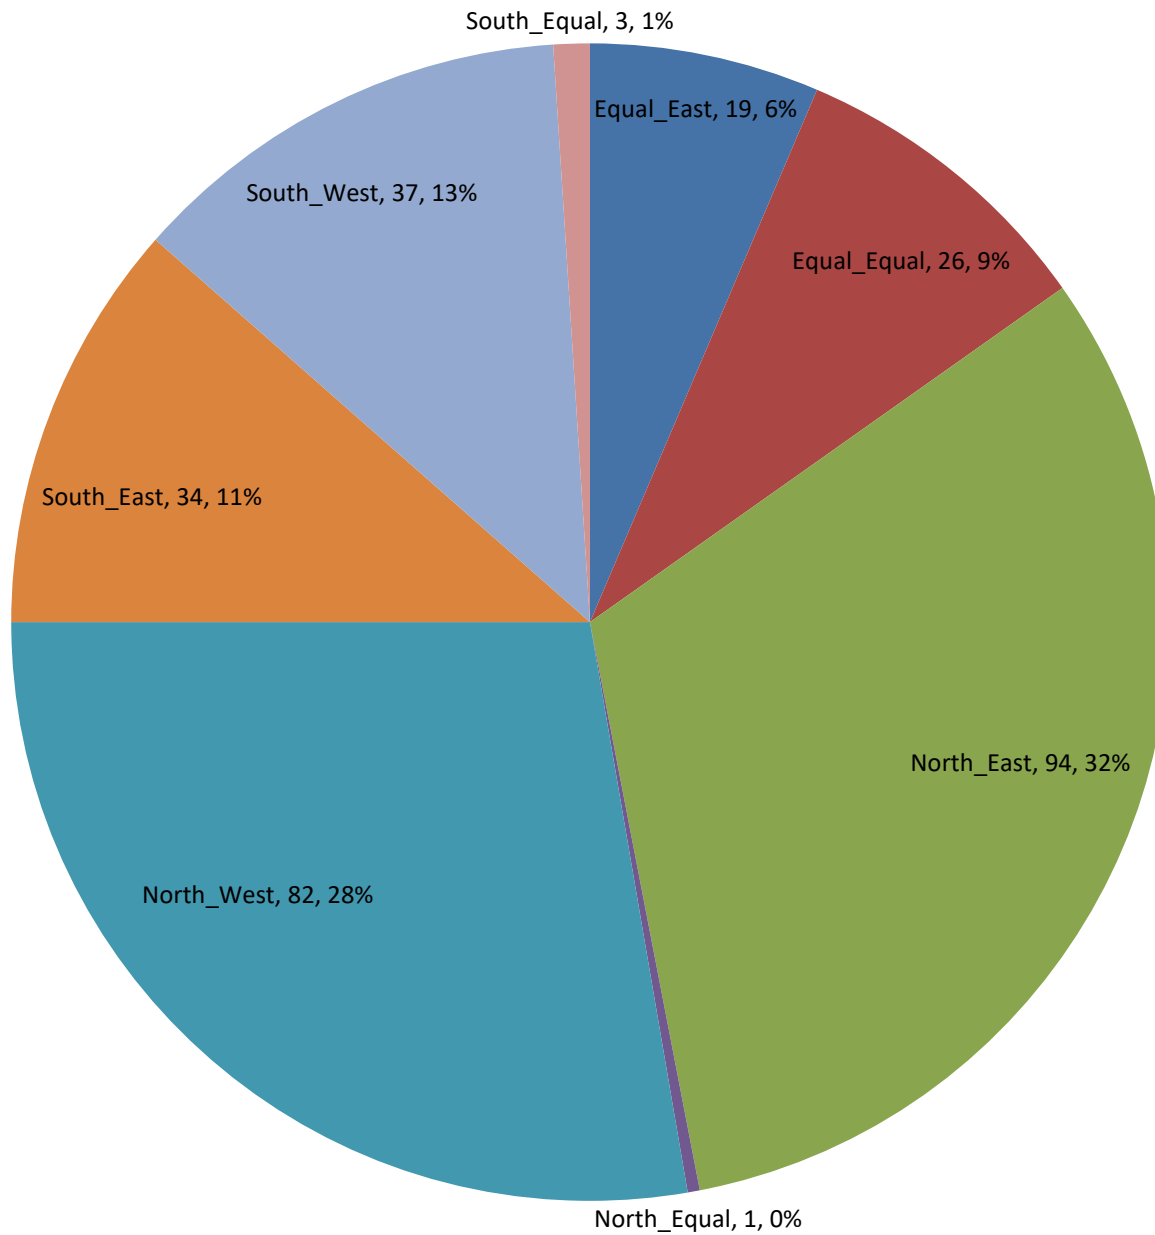

# How many players appeared how many events ago Including the most recent event

## How many players appeared how many events ago Excluding the most recent event

# Cities with 4 or more players

Last 3 Years

**Players located**  
**North, South or Equal with Natick**  
Last 3 Years

(Direction, Count, Percent)

**Players located**  
**East, West or Equal with Natick**  
Last 3 Years

- East
- Equal
- West

(Direction, Count, Percent)

**Players located**  
**North/South, East/West or Equal with Natick**  
Last 3 Years

- Equal\_East
- Equal\_Equal
- North\_East
- North\_Equal
- North\_West
- South\_East
- South\_West
- South\_Equal