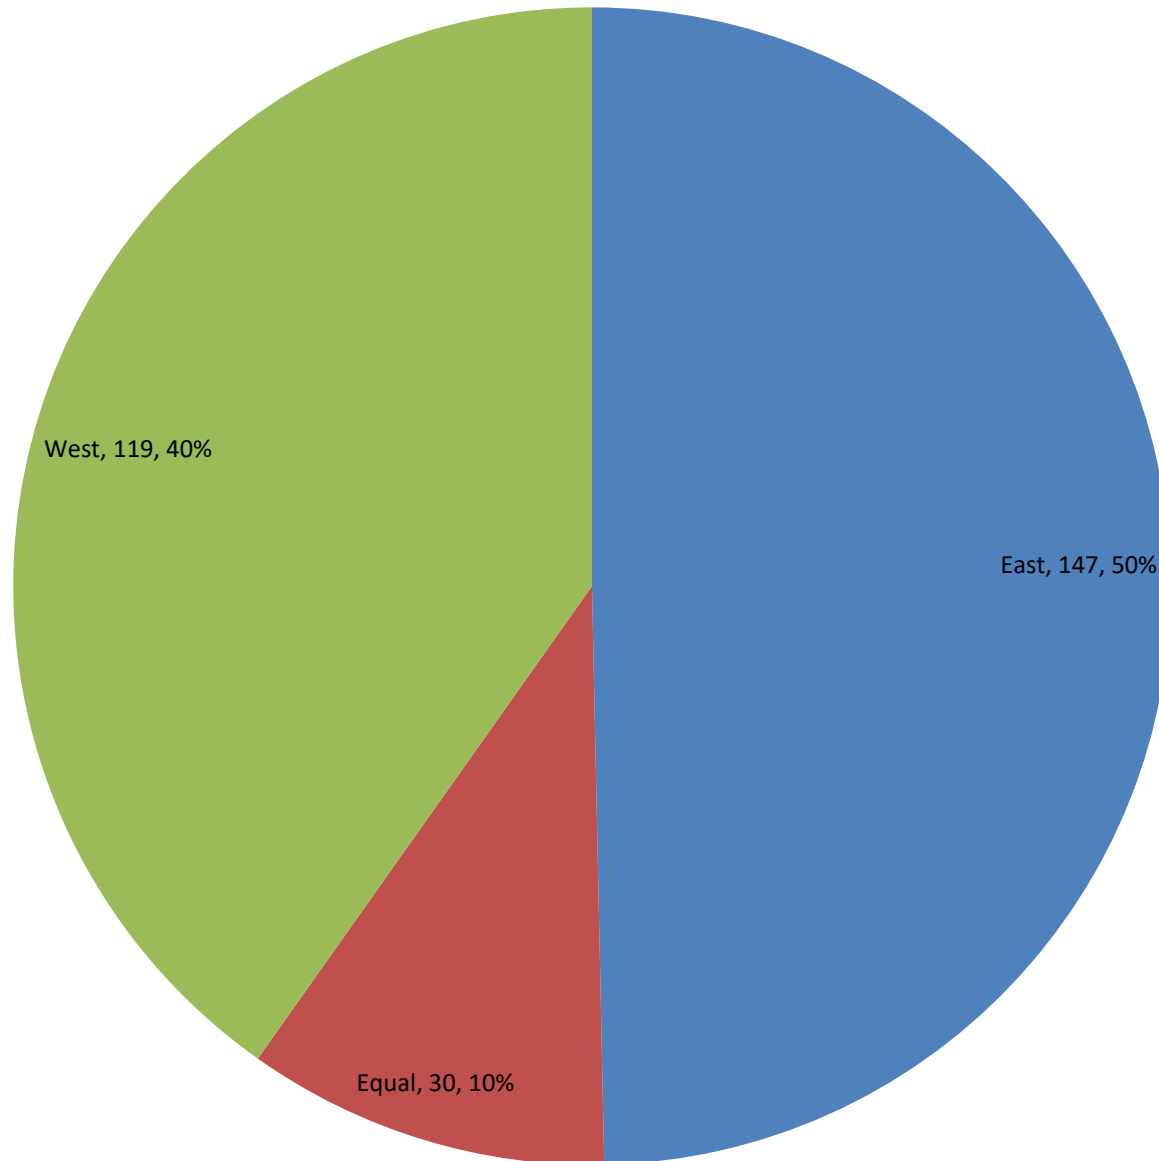

## How many players appeared how many events ago Excluding the most recent event

# Cities with 4 or more players

Last 3 Years

**Players located**  
**North, South or Equal with Natick**  
Last 3 Years

(Direction, Count, Percent)

**Players located**  
**East, West or Equal with Natick**  
Last 3 Years

- East
- Equal
- West

(Direction, Count, Percent)

**Players located**  
**North/South, East/West or Equal with Natick**  
Last 3 Years

- Equal\_East
- Equal\_Equal
- North\_East
- North\_Equal
- North\_West
- South\_East
- South\_West
- South\_Equal