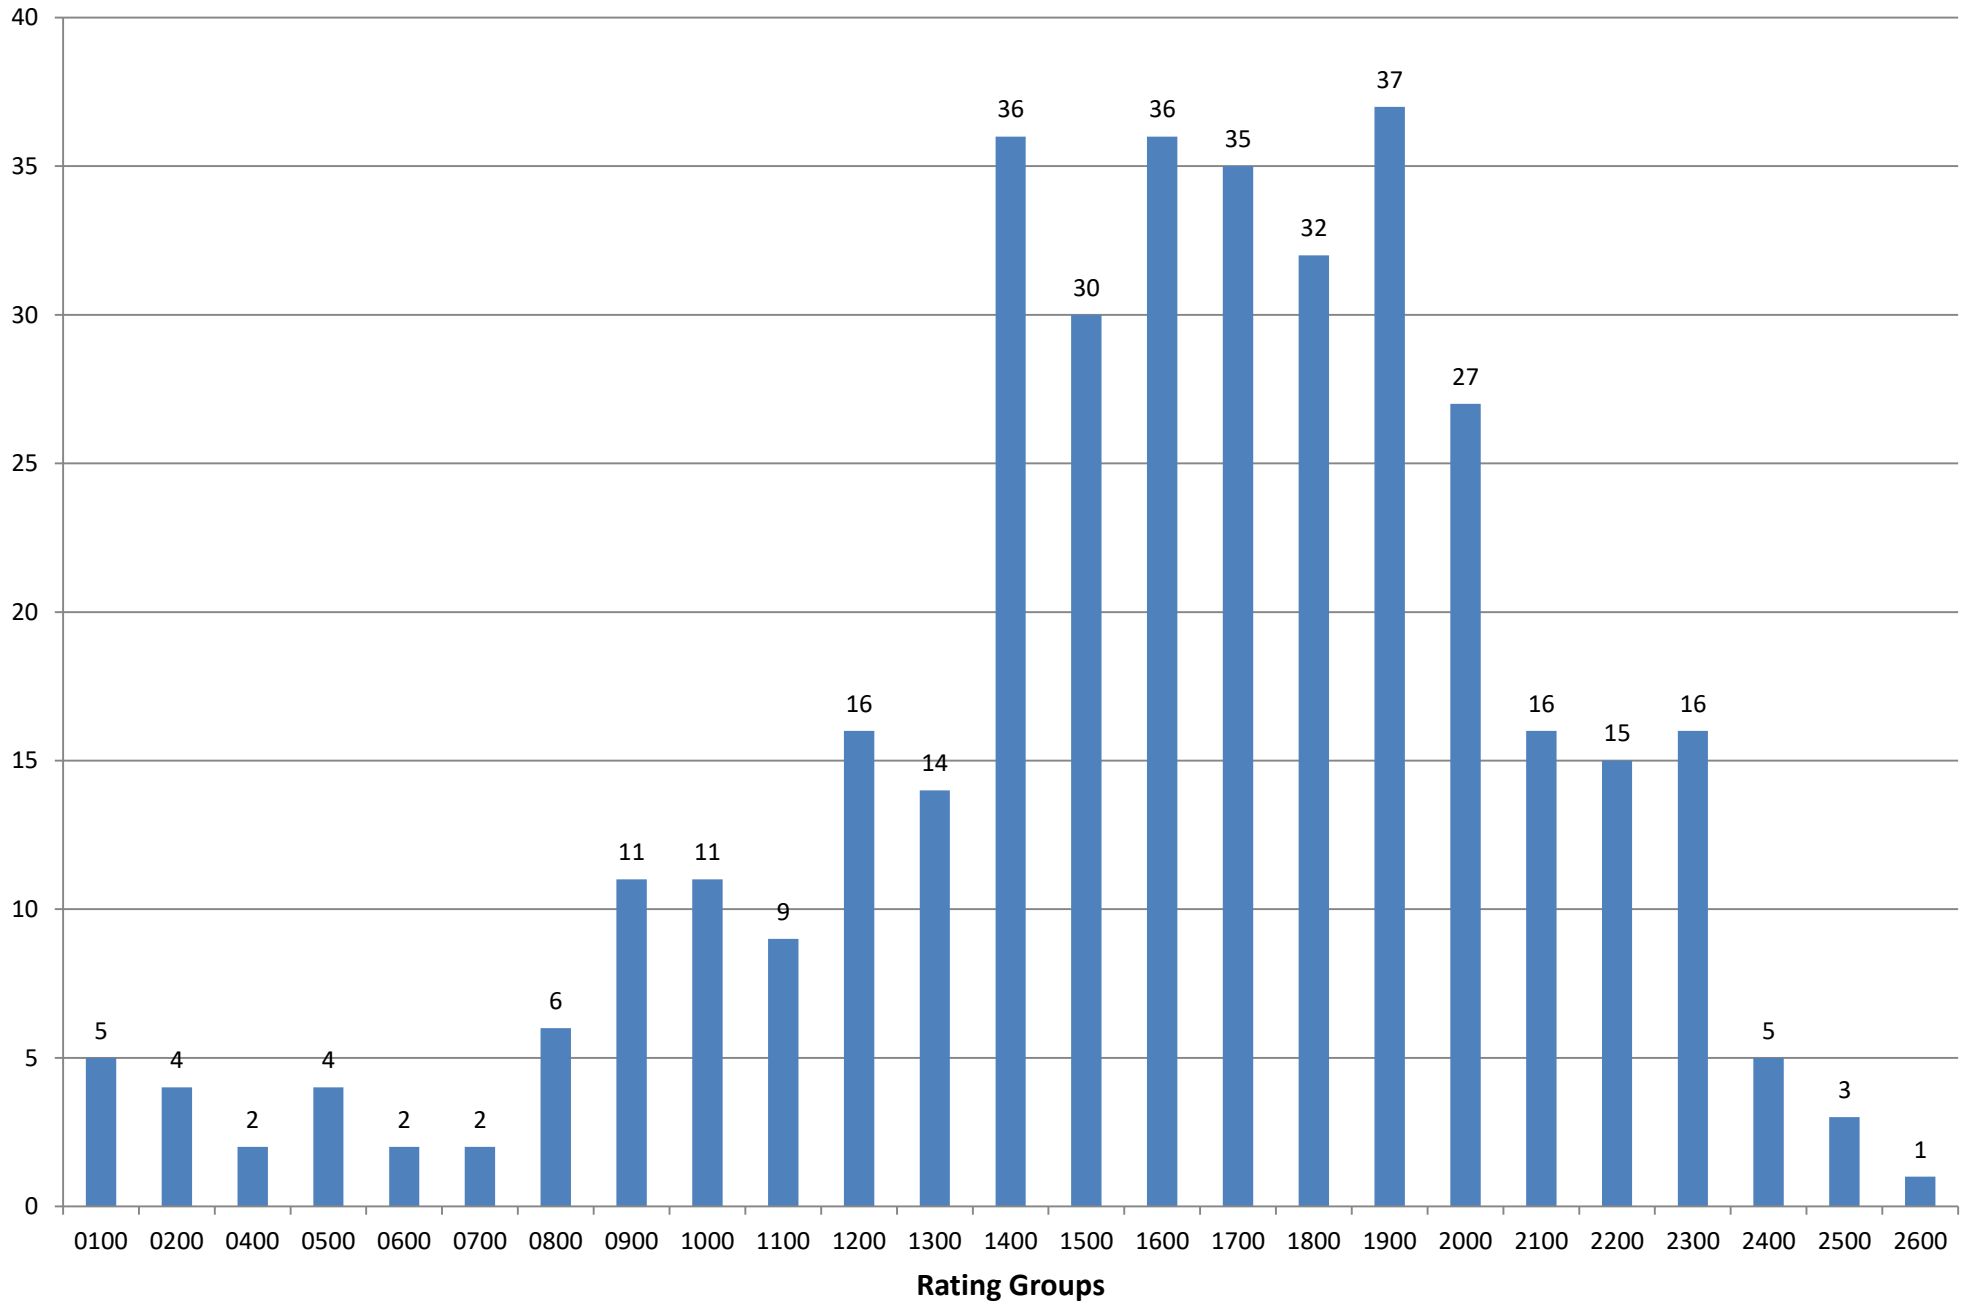

## Charts in this PDF

- 1 Rating Distribution for the - players we keep stickers ready for - (USCF is current OR USCF expired less than 2 years ago)
- 2 Rating Distribution for those - who have played in the last 12 months
- 3 "Natural" Sections for the - players we keep stickers ready for - (USCF is current OR USCF expired less than 2 years ago)
- 4 "Natural" Sections for those - who have played in the last 12 months

**Rating Distribution for the  
players we keep stickers ready for**  
(USCF is current OR USCF expired less than 2 years ago)

# "Natural" Sections for those

who have played in the last 12 months