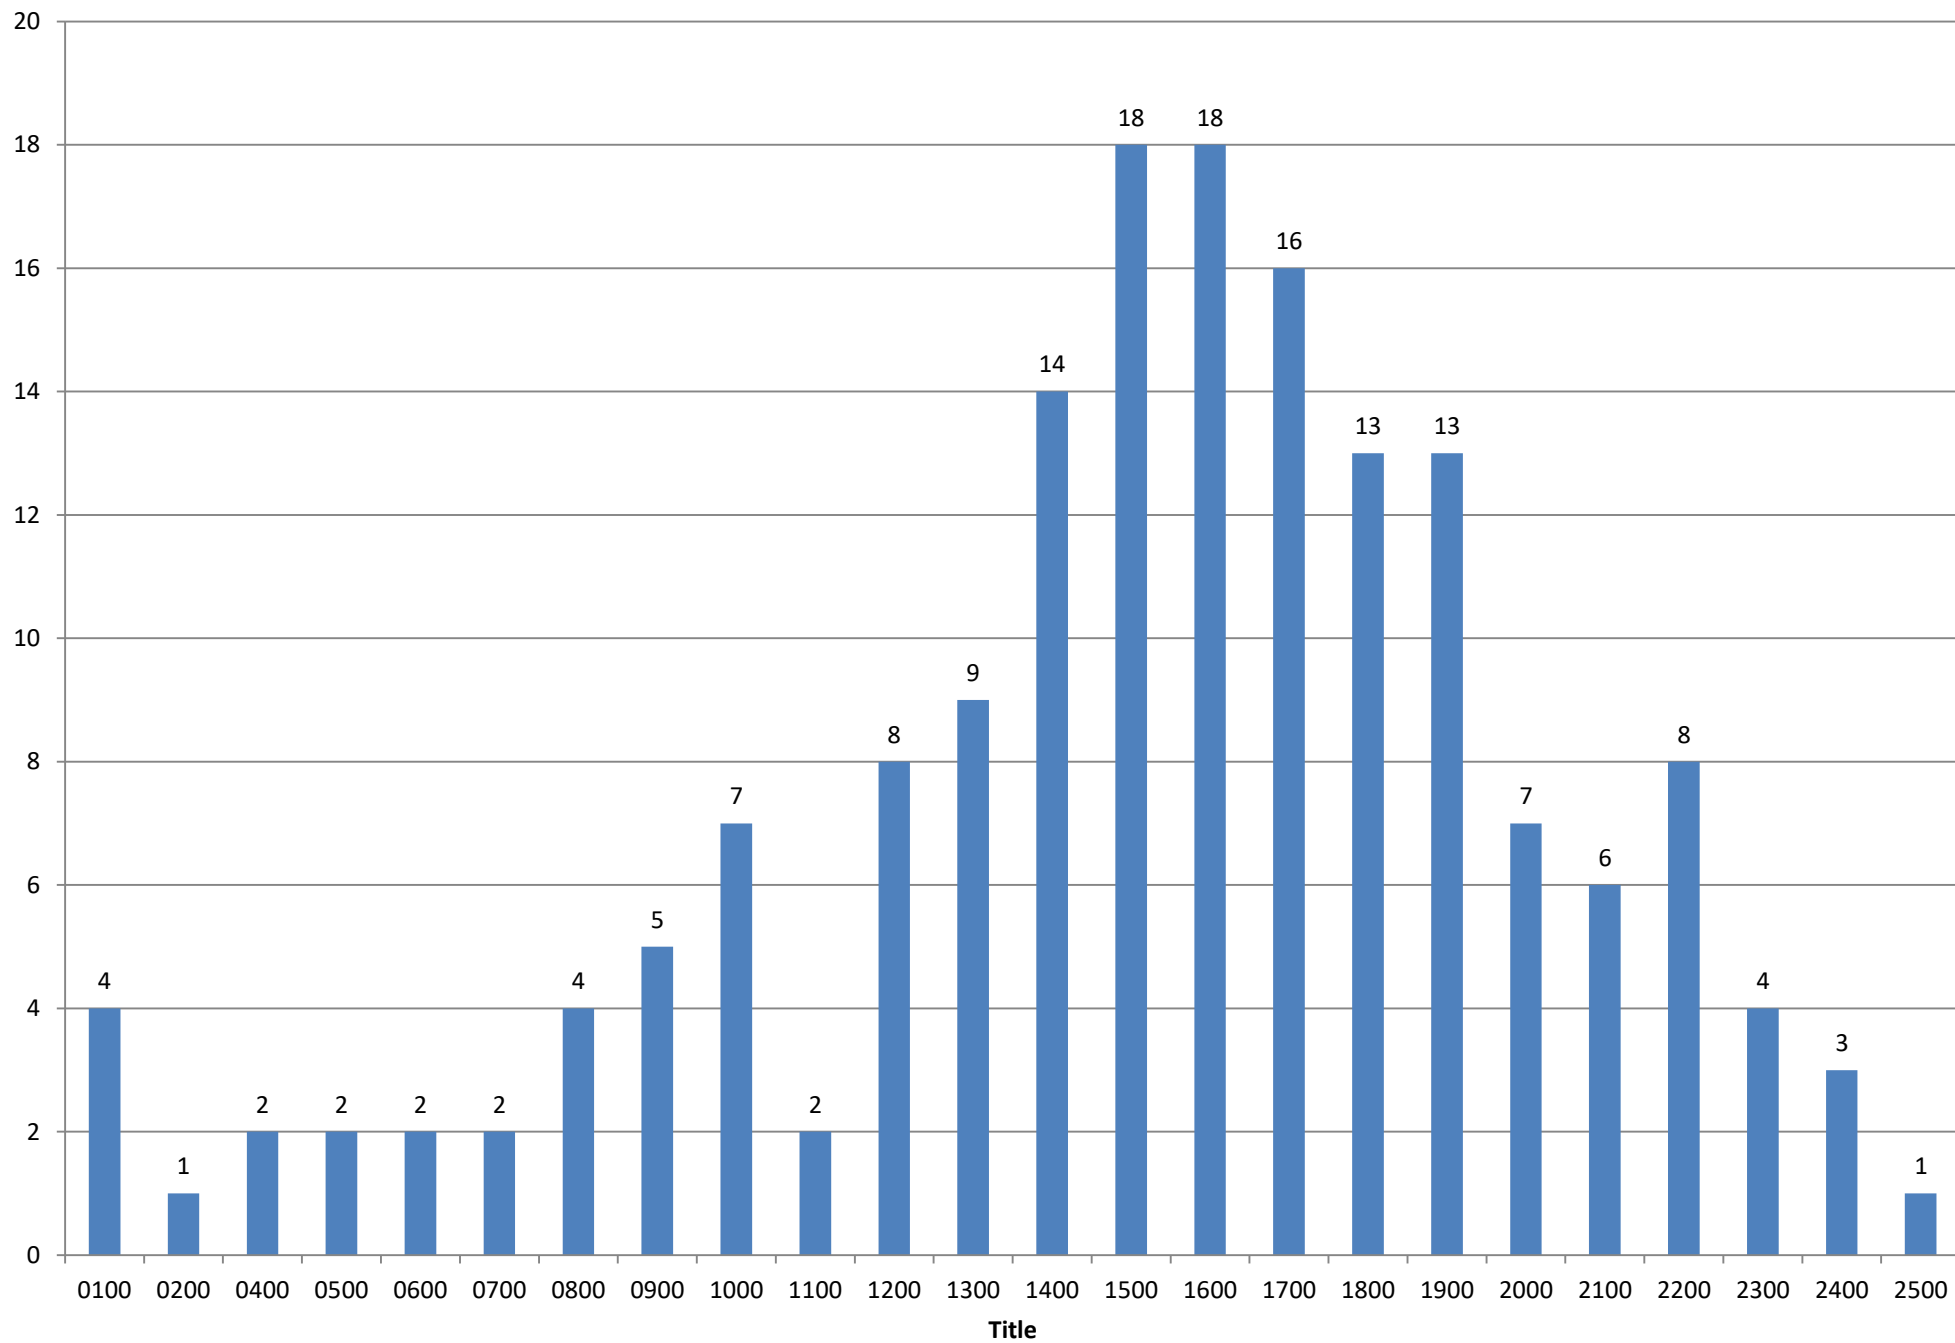

Charts in this PDF

- 1 Rating Distribution for the - players we keep stickers ready for - (USCF is current OR USCF expired less than 2 years ago)
- 2 Rating Distribution for those - who have played in the last 12 months
- 3 "Natural" Sections for the - players we keep stickers ready for - (USCF is current OR USCF expired less than 2 years ago)
- 4 "Natural" Sections for those - who have played in the last 12 months

Rating Distribution for the players we keep stickers ready for

(USCF is current OR USCF expired less than 2 years ago)

Rating Distribution for those

who have played in the last 12 months

**"Natural" Sections for the
players we keep stickers ready for**
(USCF is current OR USCF expired less than 2 years ago)

"Natural" Sections for those

who have played in the last 12 months