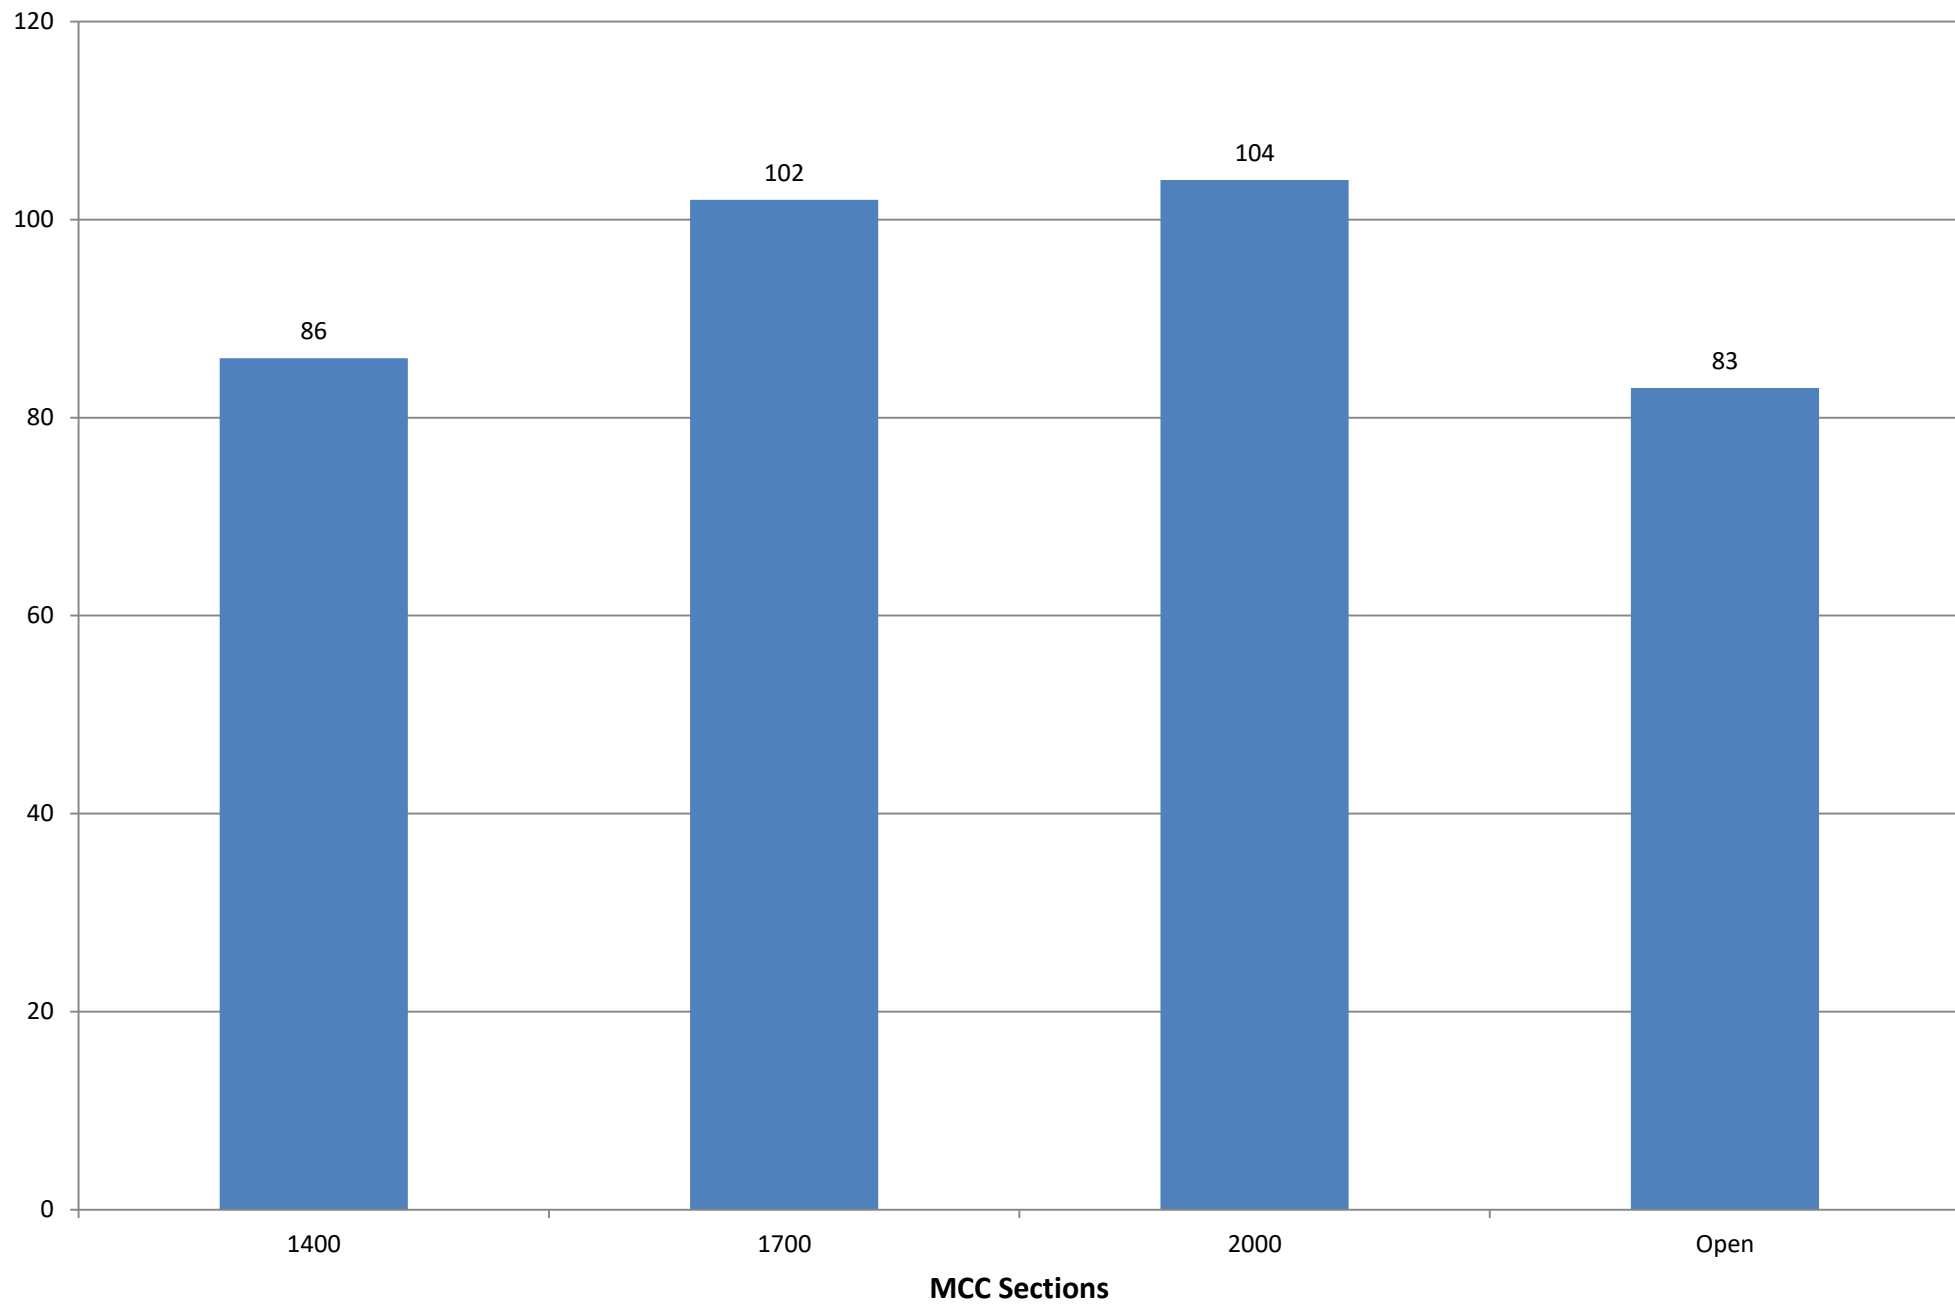

Charts in this PDF

- 1 Rating Distribution for the - players we keep stickers ready for - (USCF is current OR USCF expired less than 2 years ago)
- 2 Rating Distribution for those - who have played in the last 12 months
- 3 "Natural" Sections for the - players we keep stickers ready for - (USCF is current OR USCF expired less than 2 years ago)
- 4 "Natural" Sections for those - who have played in the last 12 months

Rating Distribution for the players we keep stickers ready for

(USCF is current OR USCF expired less than 2 years ago)

Rating Distribution for those

who have played in the last 12 months

**"Natural" Sections for the
players we keep stickers ready for**
(USCF is current OR USCF expired less than 2 years ago)

"Natural" Sections for those

who have played in the last 12 months