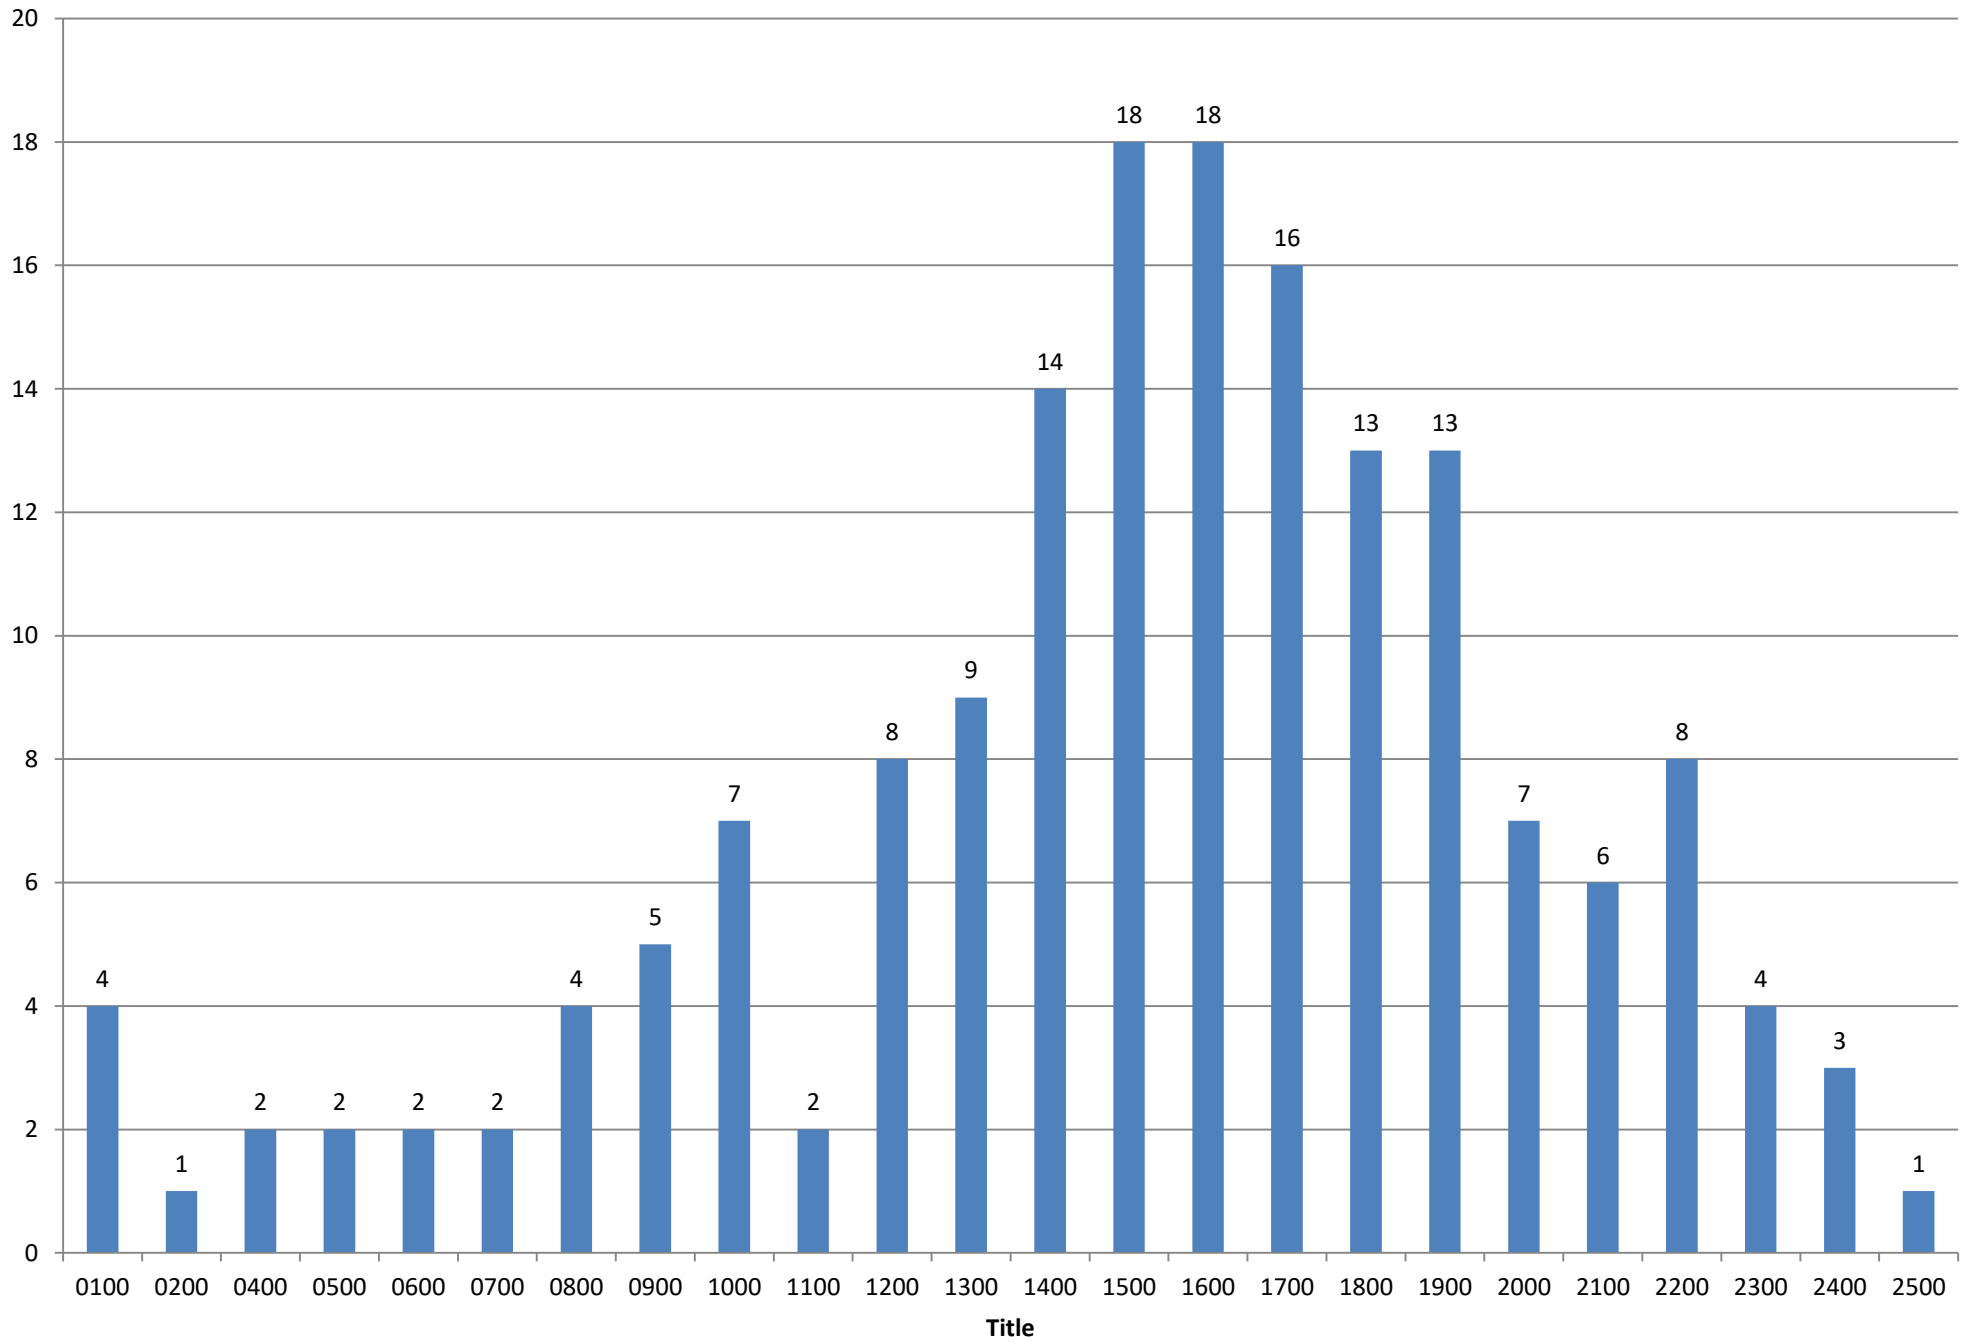

## Charts in this PDF

- 1 Rating Distribution for the - players we keep stickers ready for - (USCF is current OR USCF expired less than 2 years ago)
- 2 Rating Distribution for those - who have played in the last 12 months
- 3 "Natural" Sections for the - players we keep stickers ready for - (USCF is current OR USCF expired less than 2 years ago)
- 4 "Natural" Sections for those - who have played in the last 12 months

**Rating Distribution for the  
players we keep stickers ready for**  
(USCF is current OR USCF expired less than 2 years ago)

# Rating Distribution for those

who have played in the last 12 months

**"Natural" Sections for the  
players we keep stickers ready for**  
(USCF is current OR USCF expired less than 2 years ago)

# "Natural" Sections for those

who have played in the last 12 months