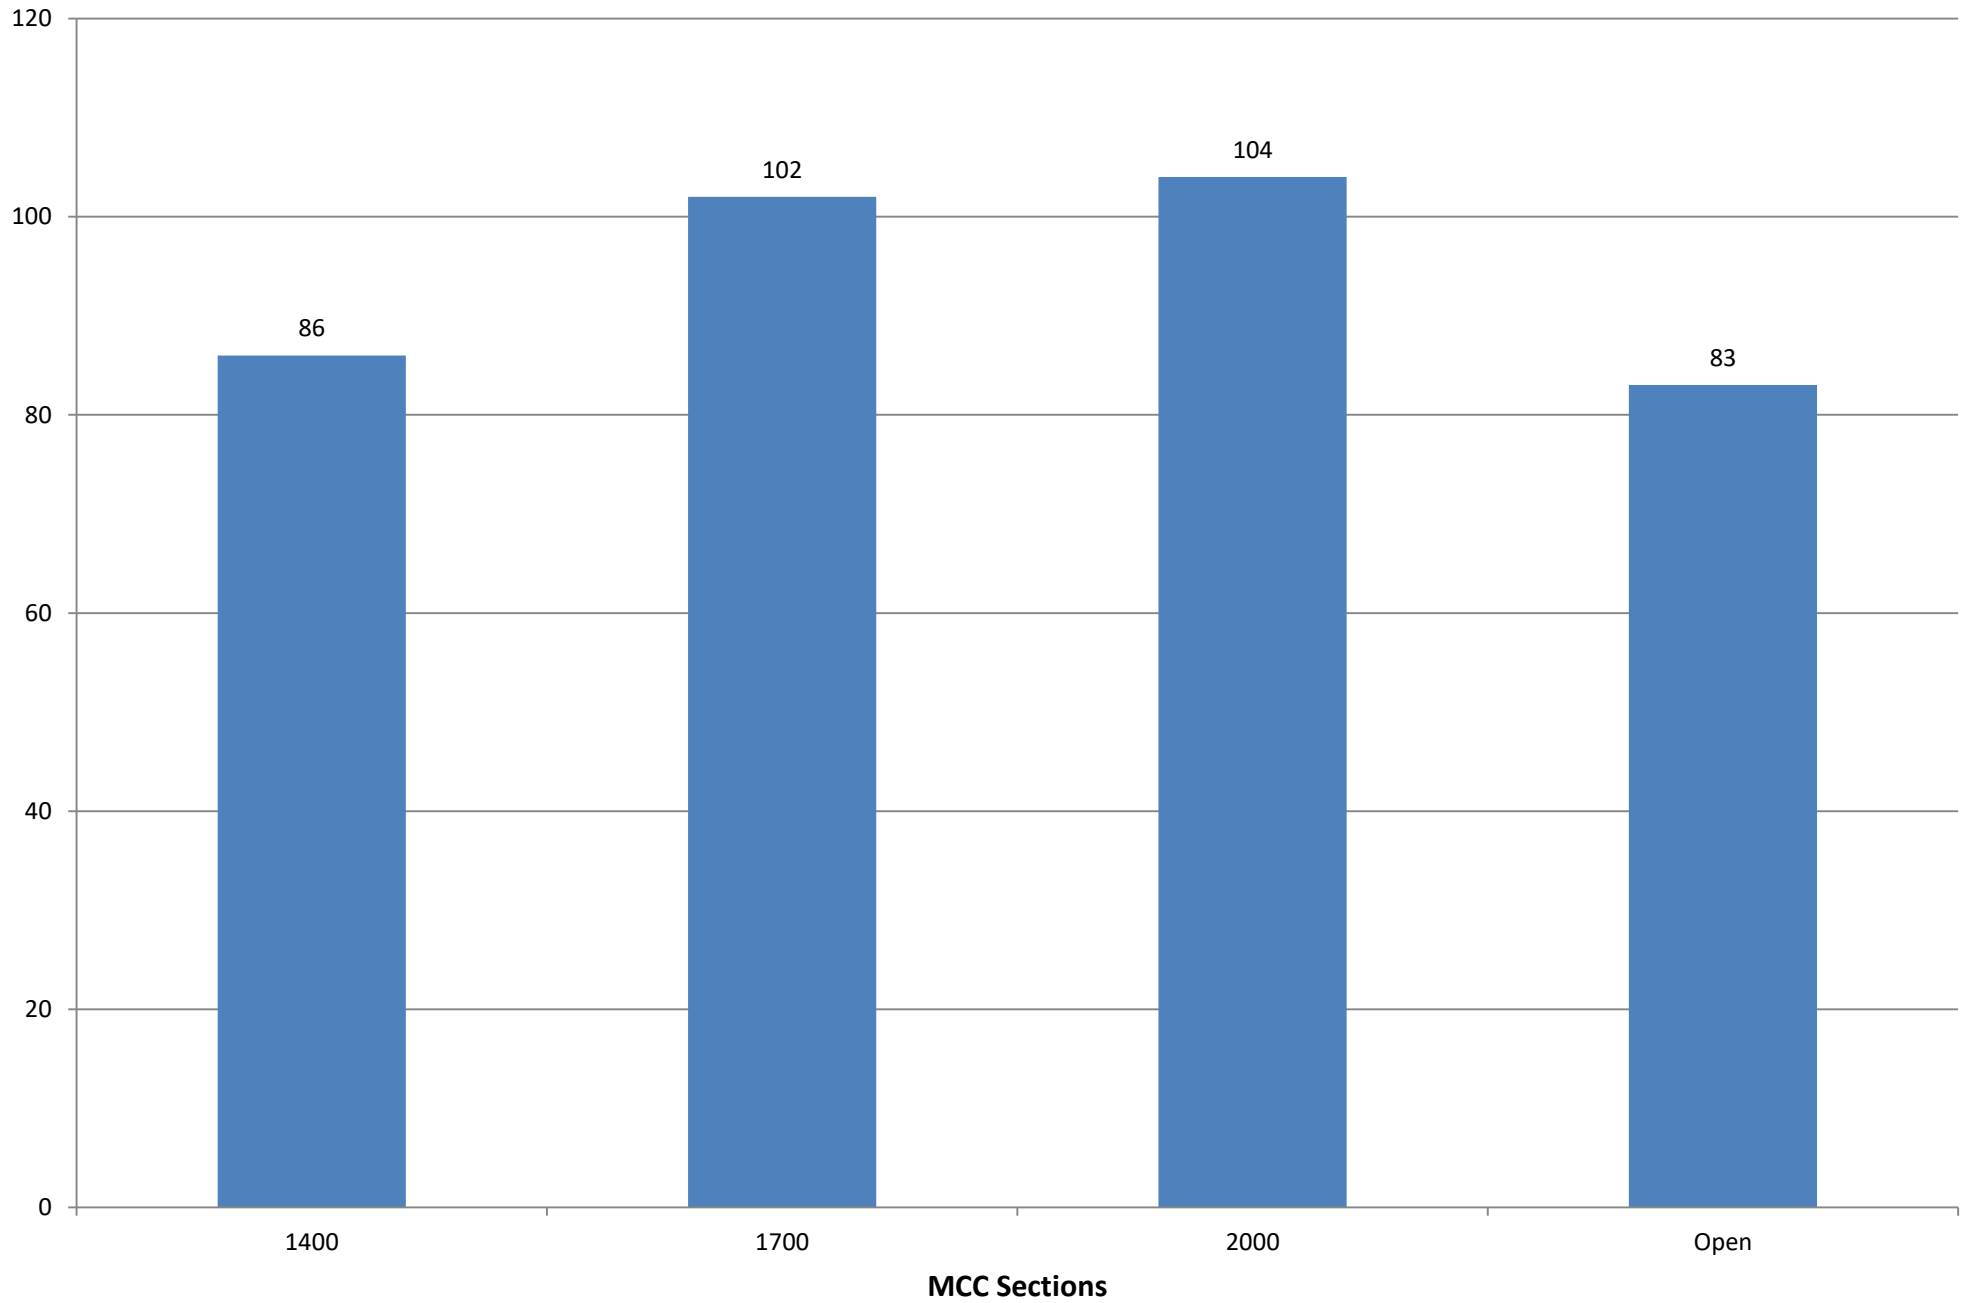

## Charts in this PDF

- 1 Rating Distribution for the - players we keep stickers ready for - (USCF is current OR USCF expired less than 2 years ago)
- 2 Rating Distribution for those - who have played in the last 12 months
- 3 "Natural" Sections for the - players we keep stickers ready for - (USCF is current OR USCF expired less than 2 years ago)
- 4 "Natural" Sections for those - who have played in the last 12 months

**Rating Distribution for the  
players we keep stickers ready for**  
(USCF is current OR USCF expired less than 2 years ago)

# Rating Distribution for those

who have played in the last 12 months

**"Natural" Sections for the  
players we keep stickers ready for**  
(USCF is current OR USCF expired less than 2 years ago)

# "Natural" Sections for those

who have played in the last 12 months