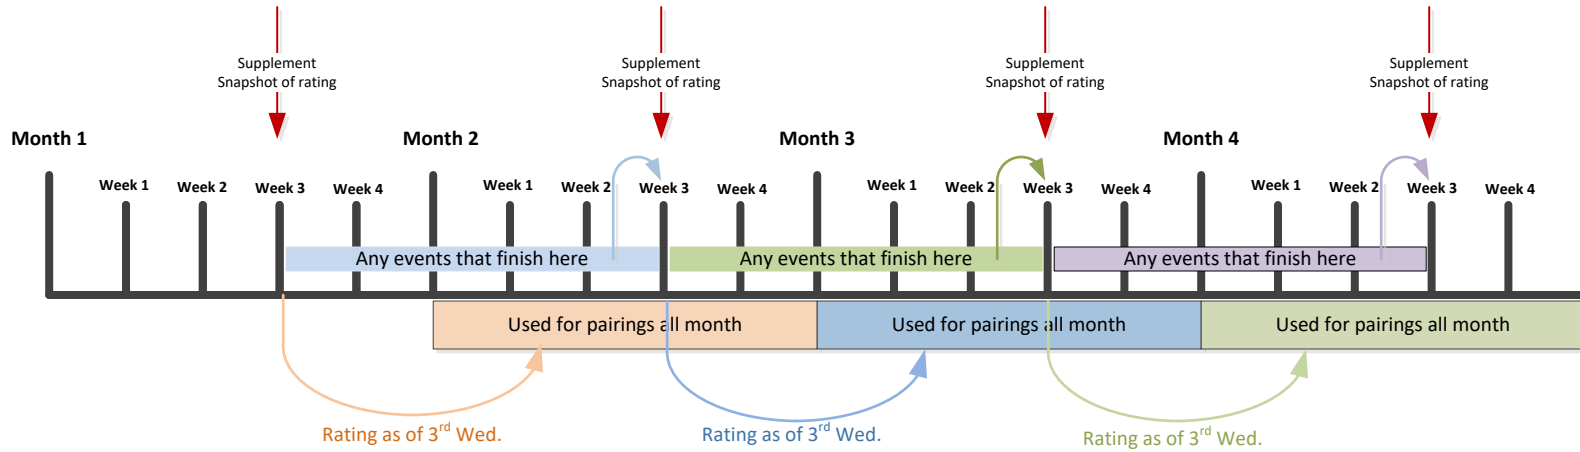

# About Rating Supplement Updates Timeline

**EXAMPLE:** For players who only play in MCC events:

- IF you played in CC event 1
- AND you are now playing MCC event 2
- THEN your Post rating for MCC Event 1 will be the supplement rating used in MCC Event 3

The net effect is that your recent MCC event Post rating will be used not in the current months event in next months event

**EXAMPLE:** Events are rated in the order that they complete. In the example below the events will be rated in the following order:

- Maca 1
- MCC 1
- BCC 1 – Post rating will be used for Supplement in Month 3
- BCC 2
- MCC 2 – Post rating will be used for Supplement in Month 4