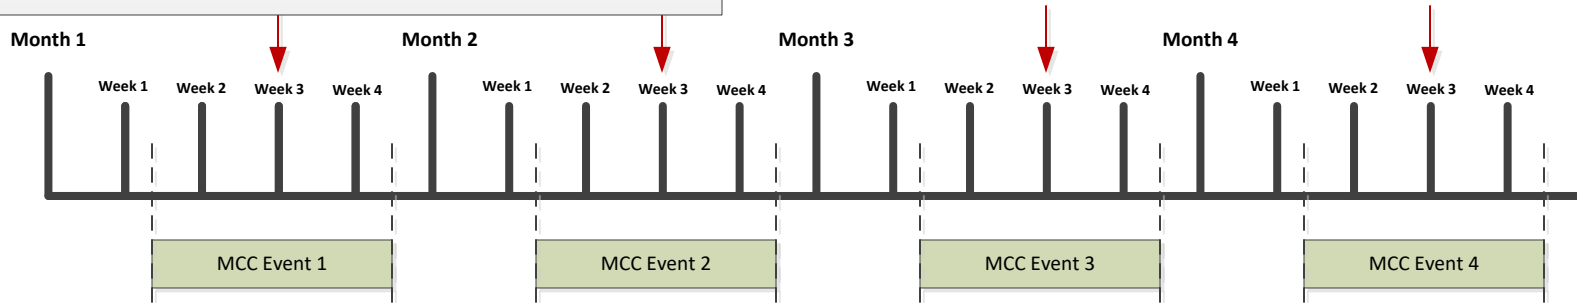

# About Rating Supplement Updates Timeline

**EXAMPLE:** For players who only play in MCC events:

- IF you played in CC event 1
- AND you are now playing MCC event 2
- THEN your Post rating for MCC Event 1 will be the supplement rating used in MCC Event 3

The net effect is that your recent MCC event Post rating will be used not in the current months event in next months event

**EXAMPLE:** Events are rated in the order that they complete. In the example below the events will be rated in the following order:

- Maca 1
- MCC 1
- BCC 1 – Post rating will be used for Supplement in Month 3
- BCC 2
- MCC 2 – Post rating will be used for Supplement in Month 4