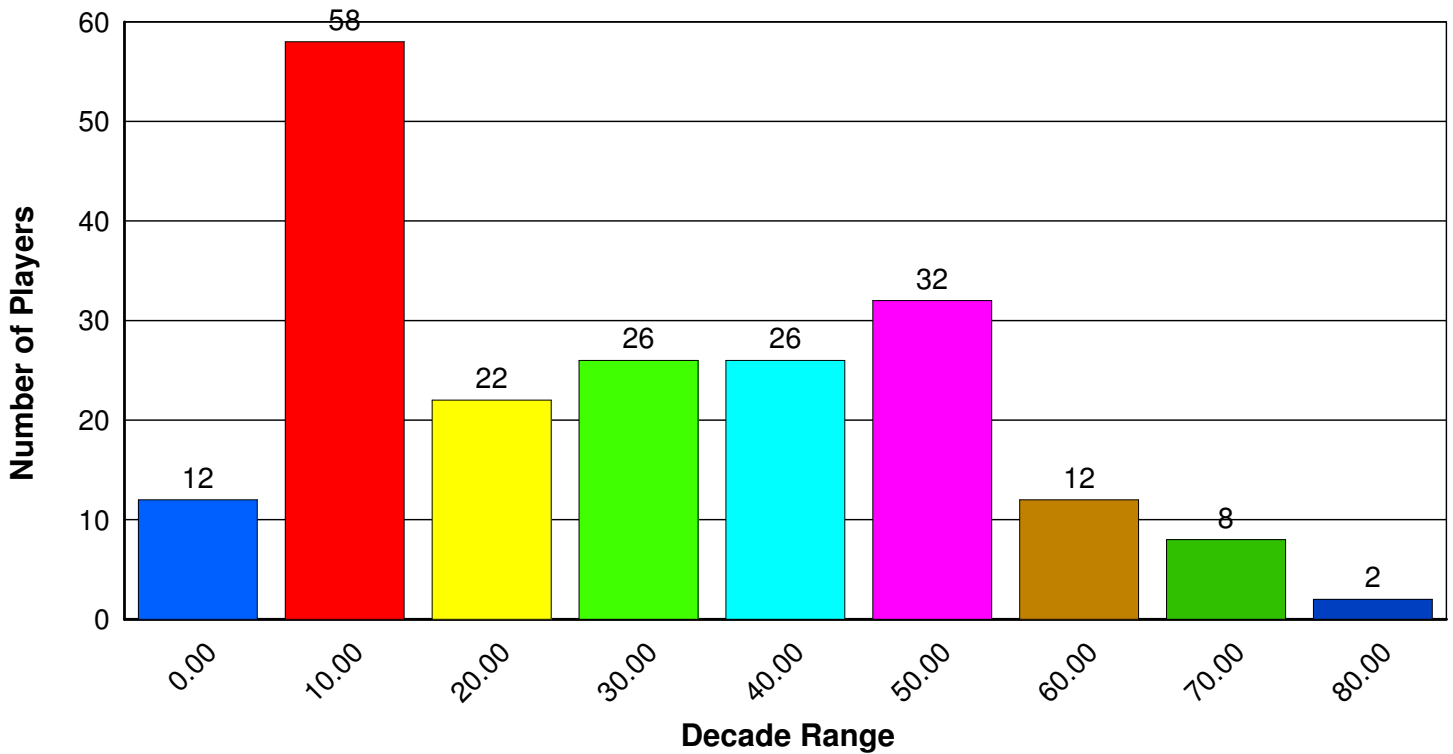

04-21-07

Age distribution of Players in the last 12 Events

Age distribution of Players in the last 12 Events