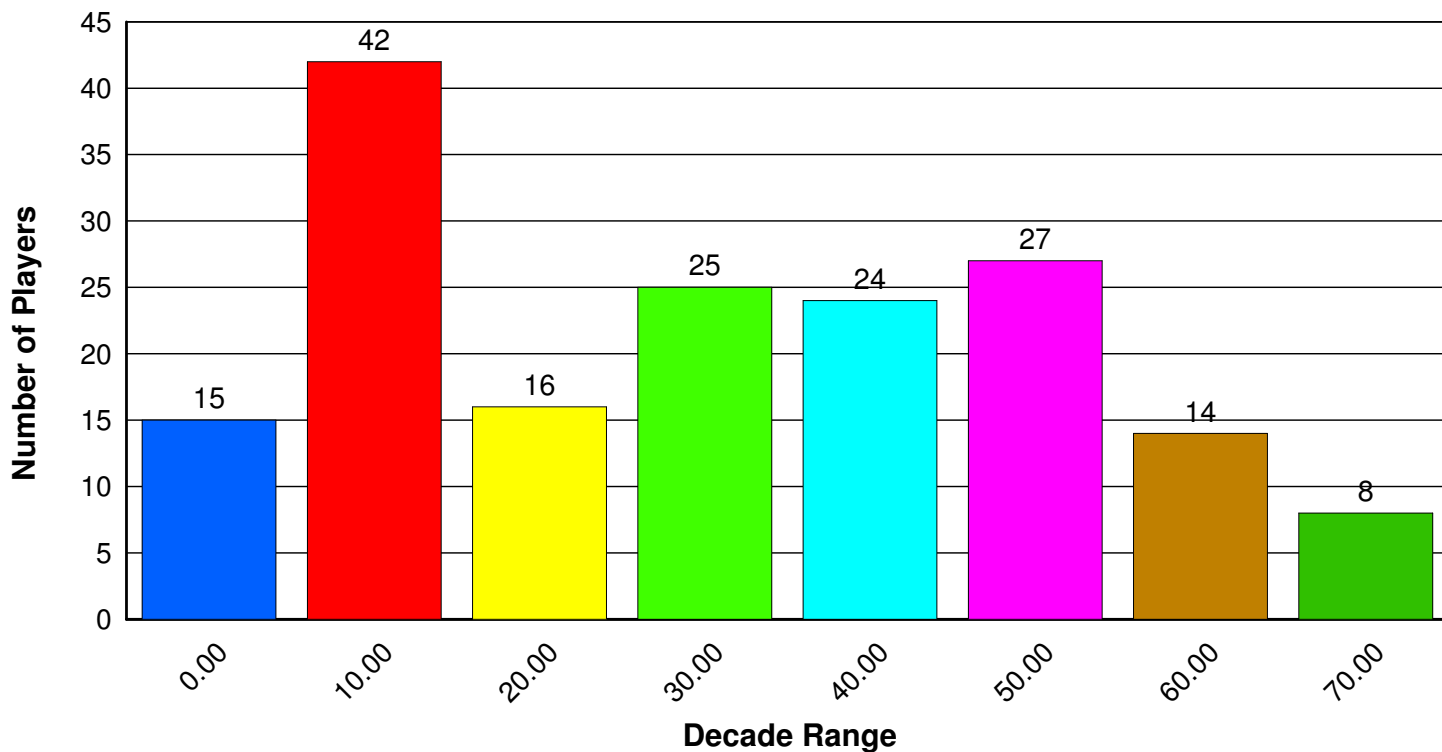

## Age distribution of Players in the last 12 Events