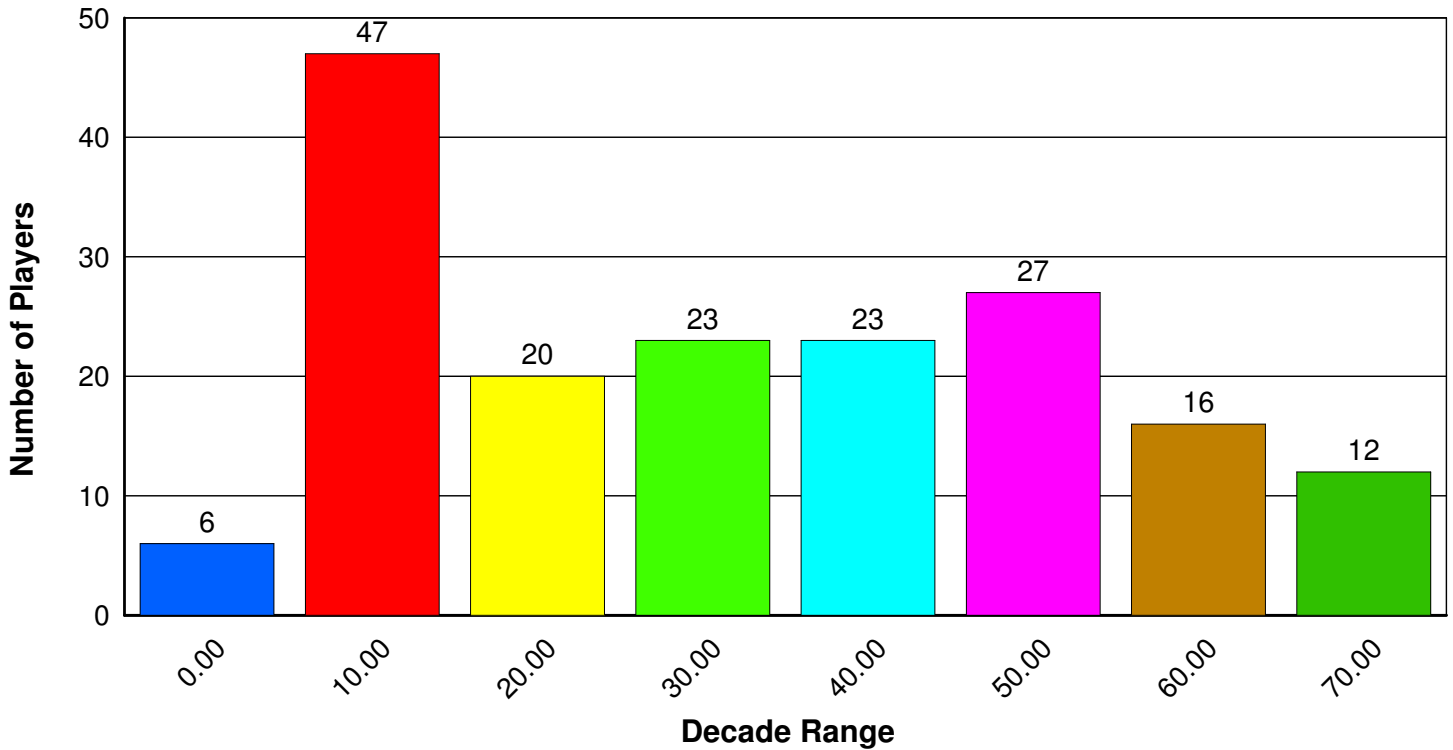

## Age distribution of Players in the last 12 Events