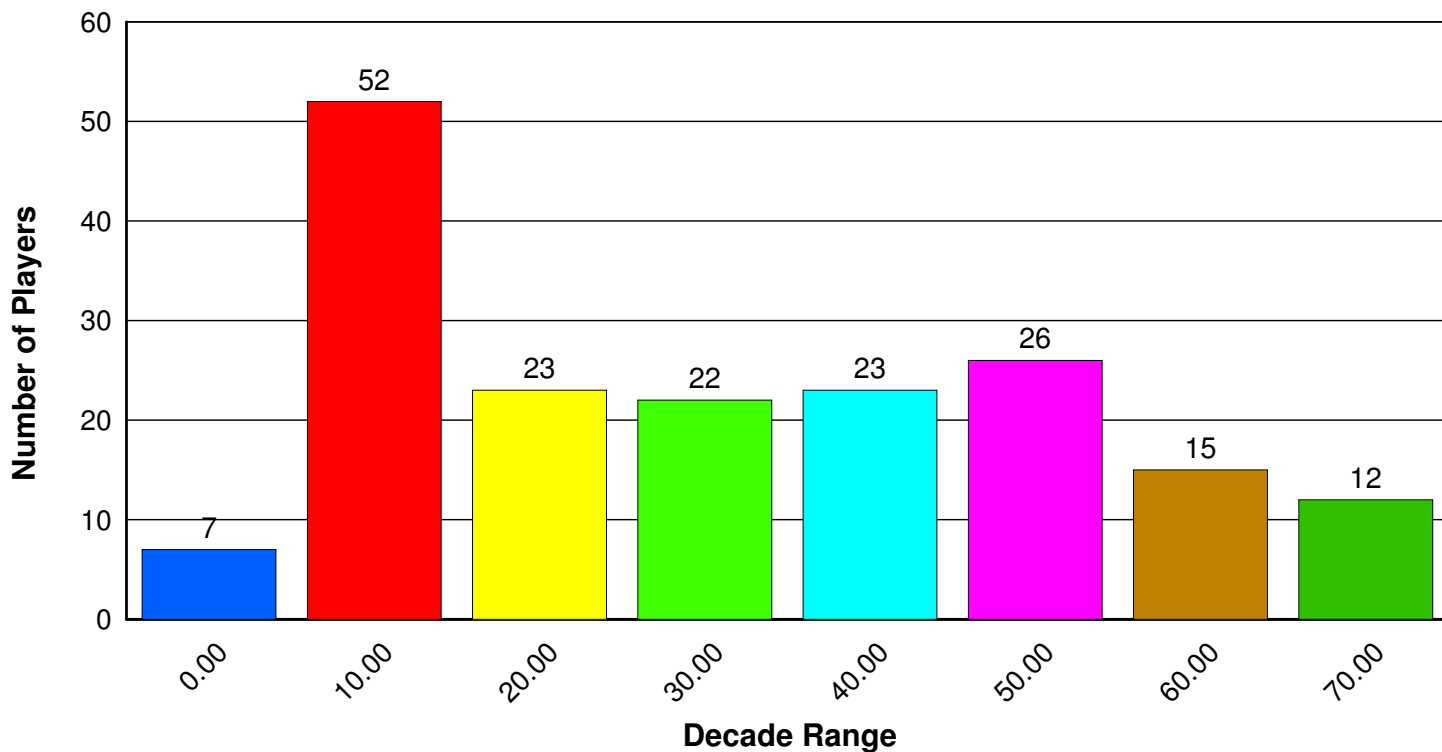

## Age distribution of Players in the last 12 Events