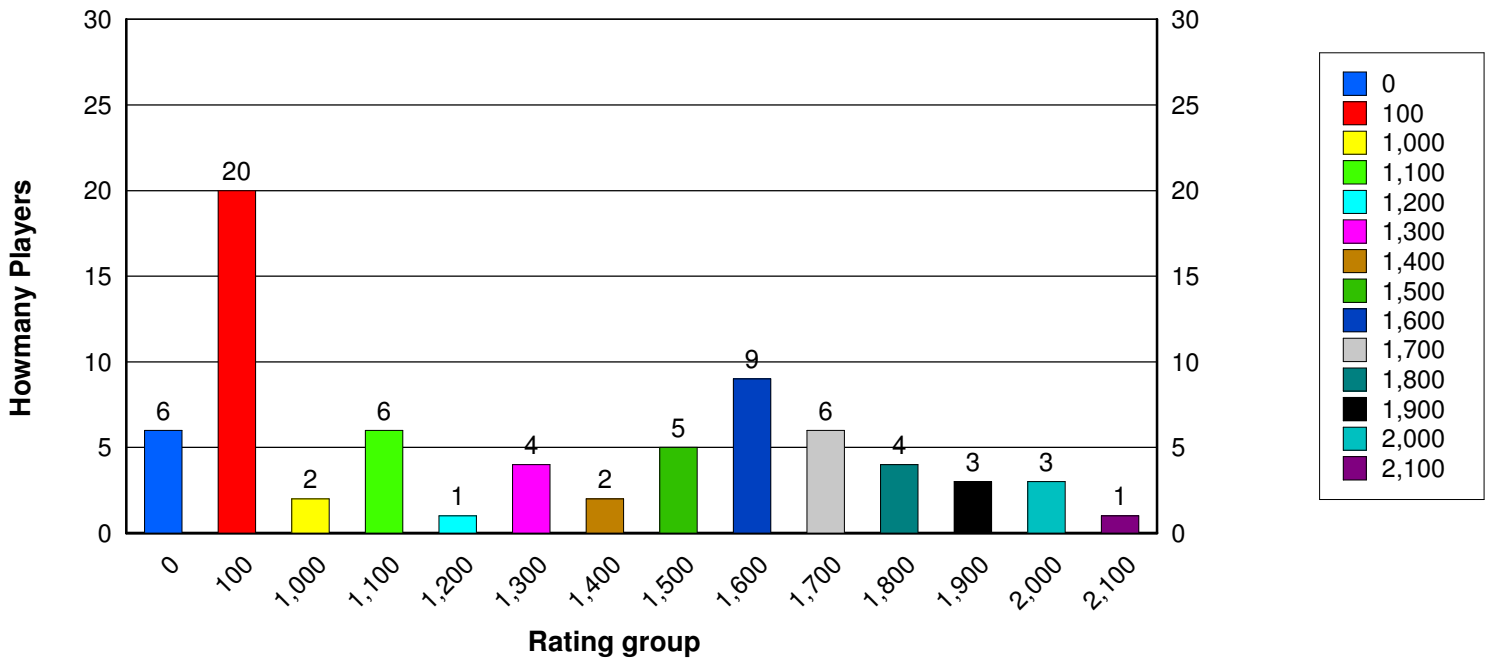

72 Players have played in one of the last Twelve MCC events < 21 years old

This page is scheduled to be updated at least every even month when the rating supplements are issued.

04-22-09

52 are Members

72 have Email

1174 is the average Rating

Rating Distribution

Rating Distribution