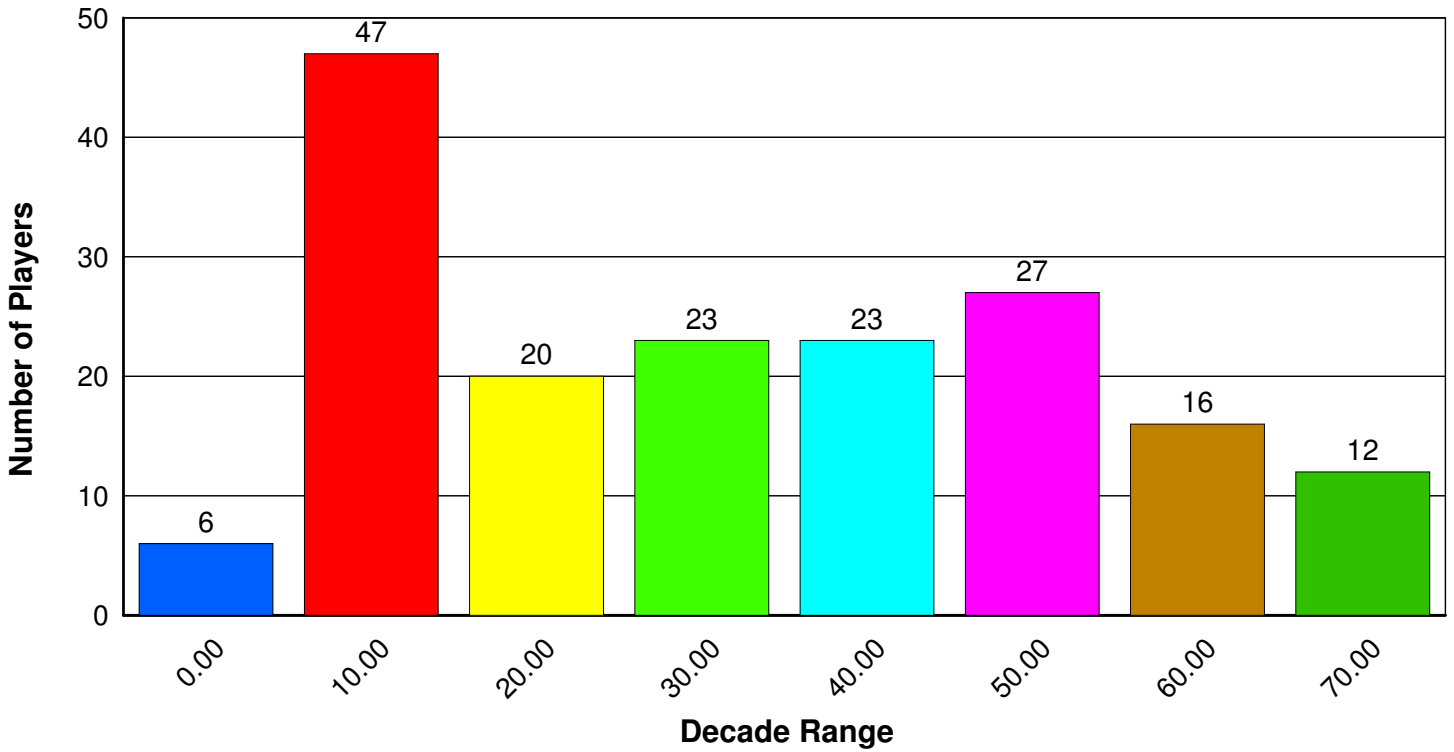

## Age distribution of Players in the last 12 Events