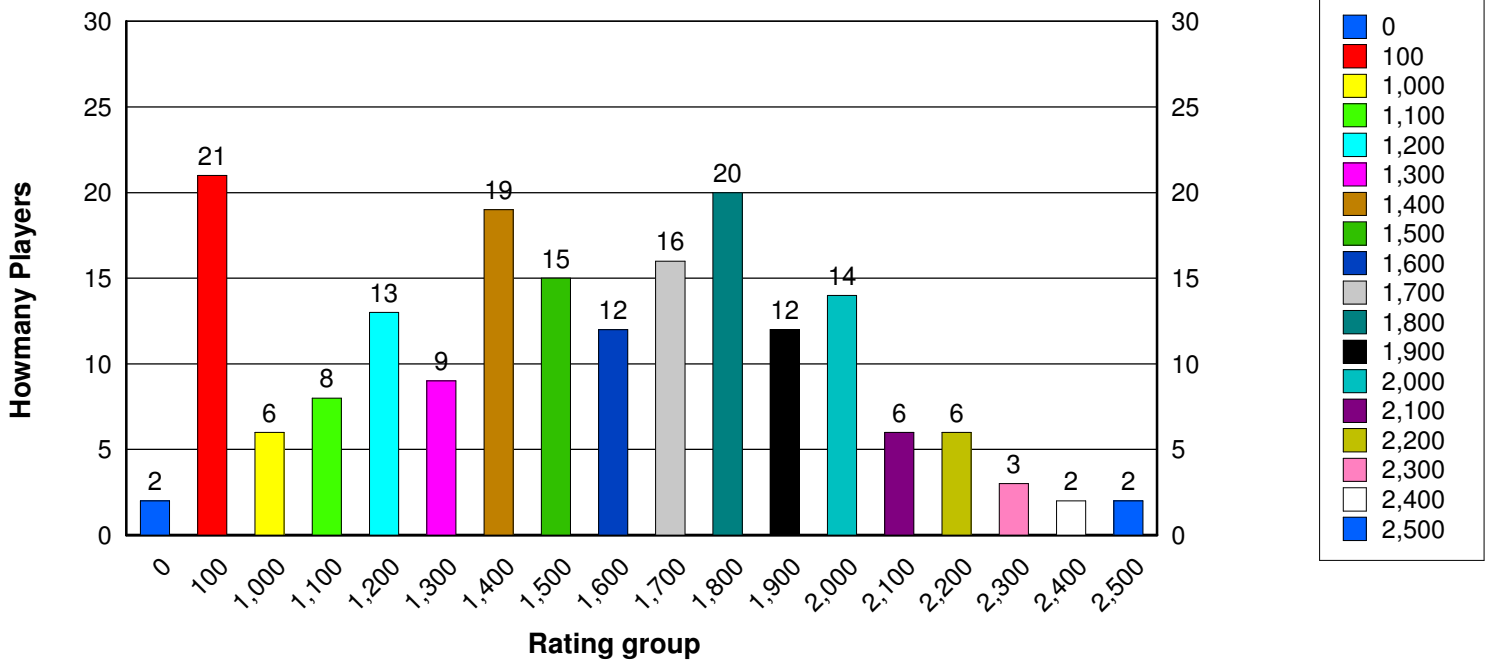

186 Players have played in one of the last Twelve MCC events < 21 years old

This page is scheduled to be updated at least every even month when the rating supplements are issued.

07-04-10

117 are Members

177 have Email

1556 is the average Rating

Rating Distribution