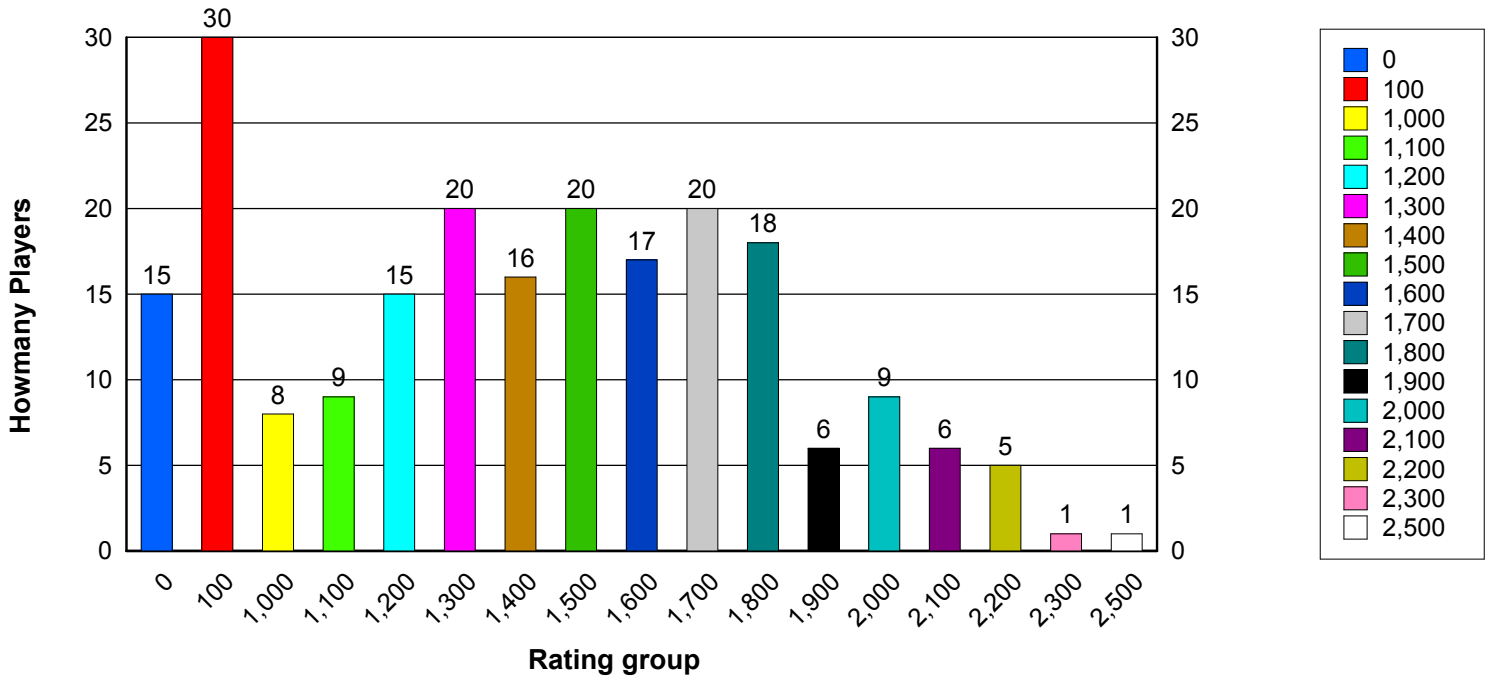

216 Players have played in one of the last Twelve MCC events

This page is scheduled to be updated at least every even month when the rating supplements are issued.

09-11-05

135 are Members

186 have Email

1368 is the average Rating

Rating Distribution

Rating Distribution