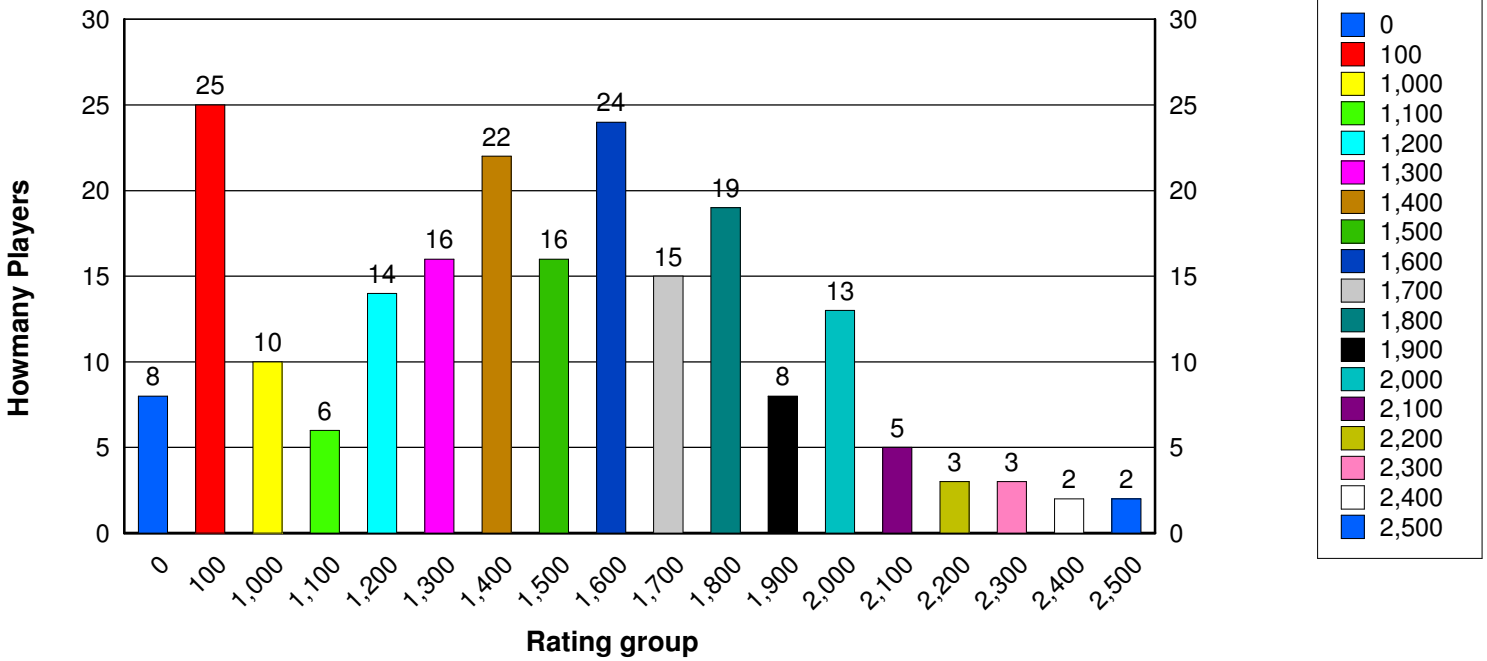

211 Players have played in one of the last Twelve MCC events

This page is scheduled to be updated at least every even month when the rating supplements are issued.

04-21-07

133 are Members

195 have Email

1450 is the average Rating

Rating Distribution