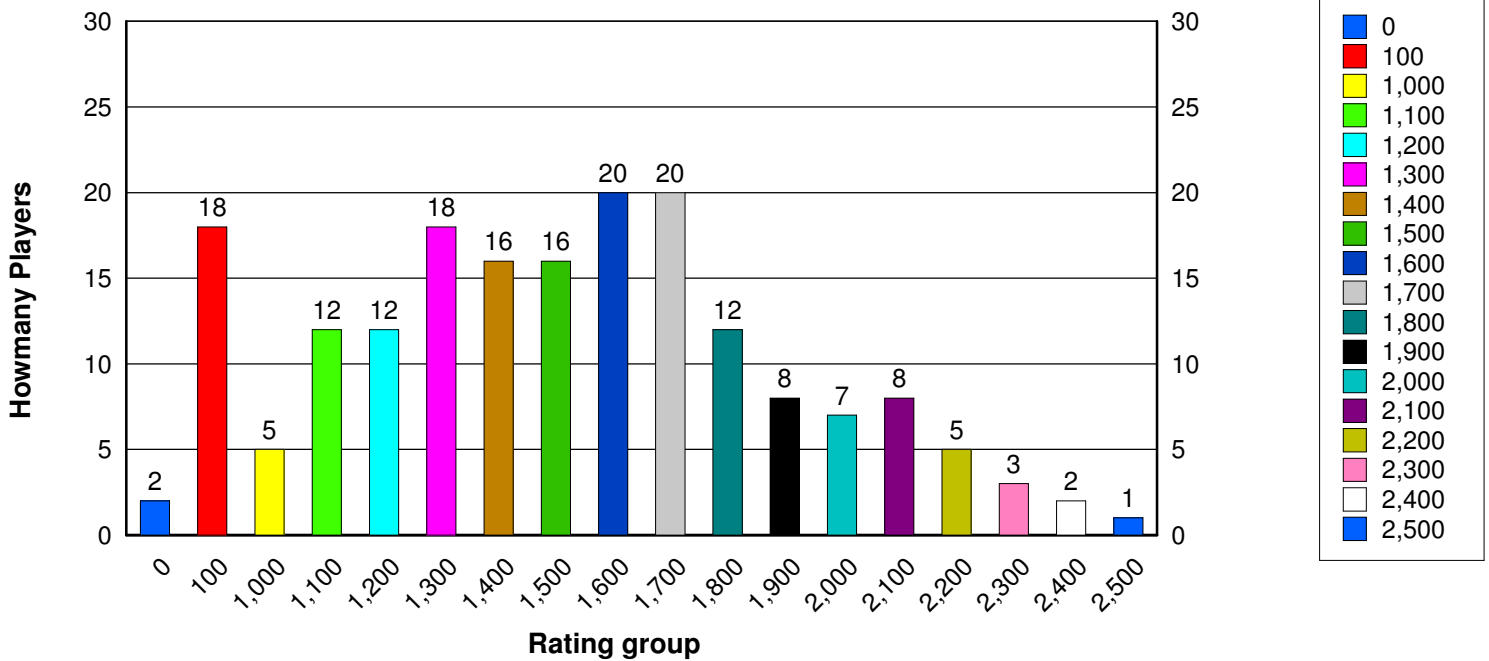

185 Players have played in one of the last Twelve MCC events

This page is scheduled to be updated at least every even month when the rating supplements are issued.

03-30-08

119 are Members

173 have Email

1514 is the average Rating

Rating Distribution