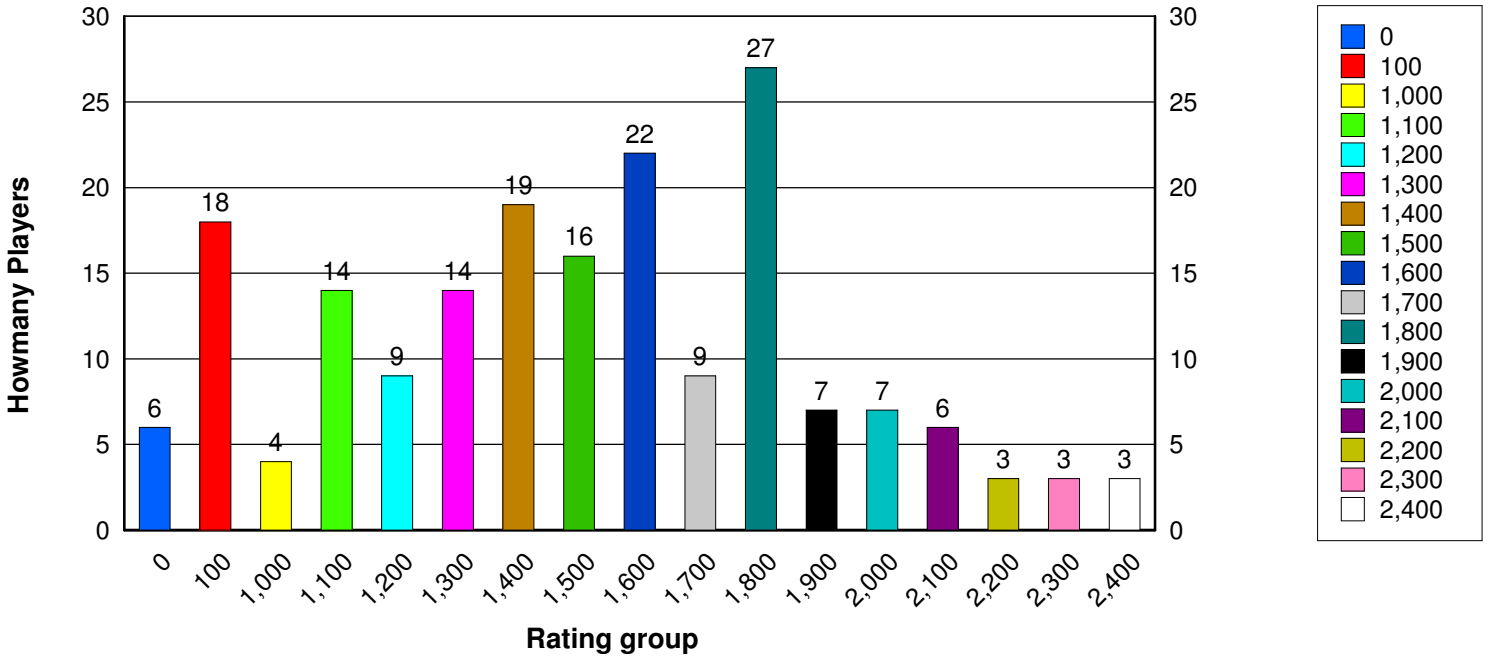

187 Players have played in one of the last Twelve MCC events

This page is scheduled to be updated at least every even month when the rating supplements are issued.

09-28-08

127 are Members

176 have Email

1487 is the average Rating

Rating Distribution