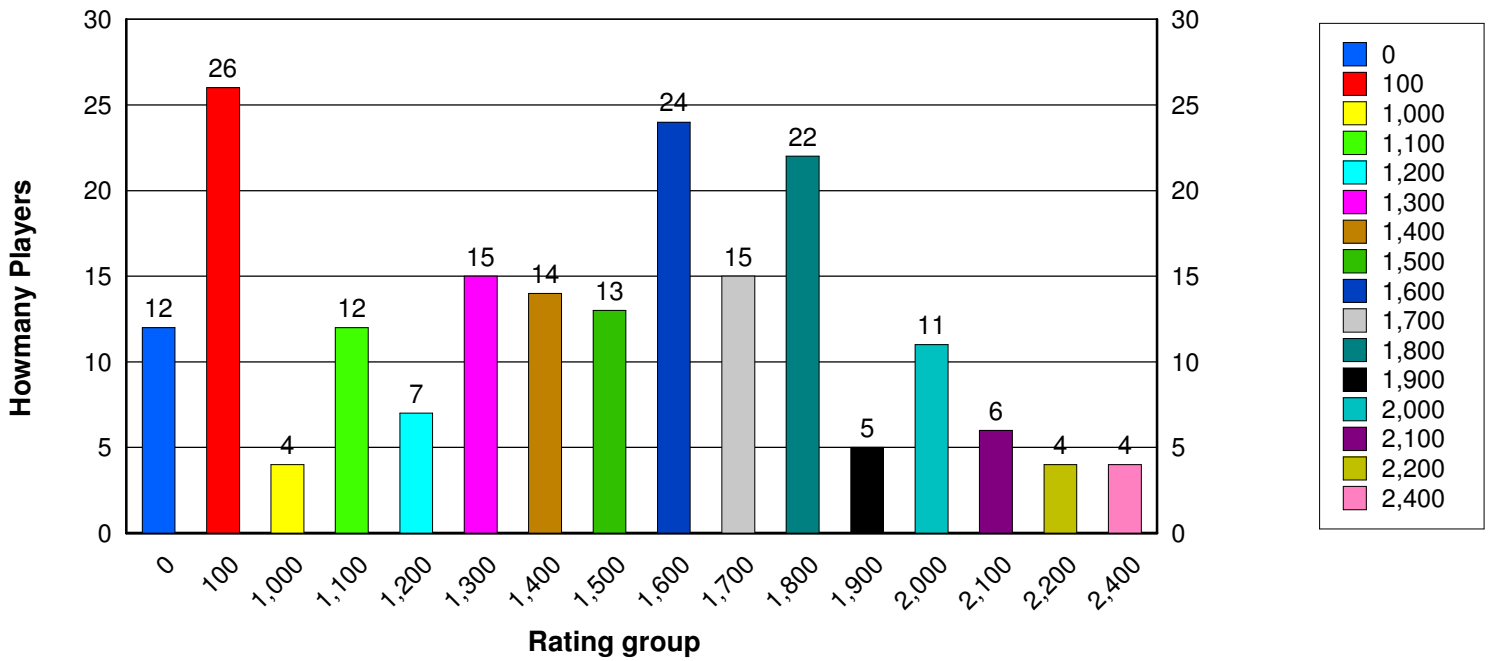

194 Players have played in one of the last Twelve MCC events

This page is scheduled to be updated at least every even month when the rating supplements are issued.

04-22-09

141 are Members

186 have Email

1414 is the average Rating

Rating Distribution