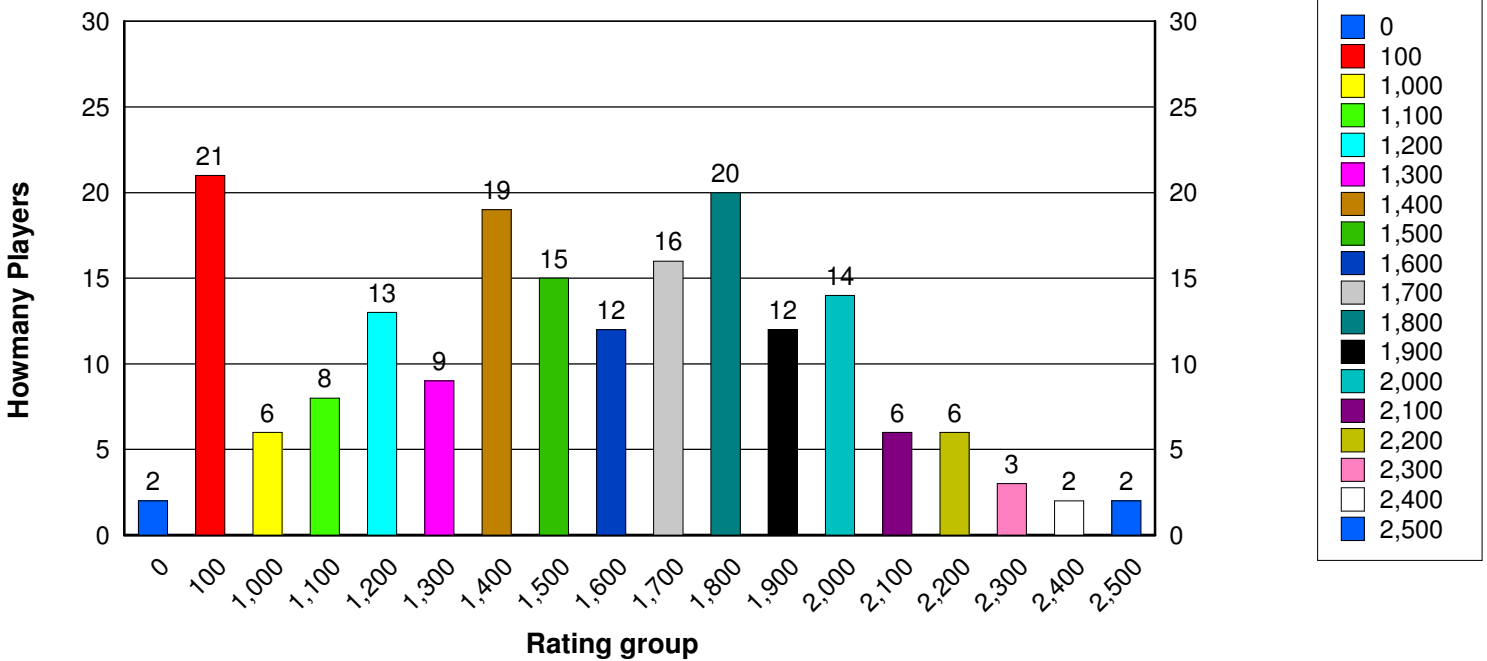

186 Players have played in one of the last Twelve MCC events

This page is scheduled to be updated at least every even month when the rating supplements are issued.

07-04-10

117 are Members

177 have Email

1556 is the average Rating

Rating Distribution