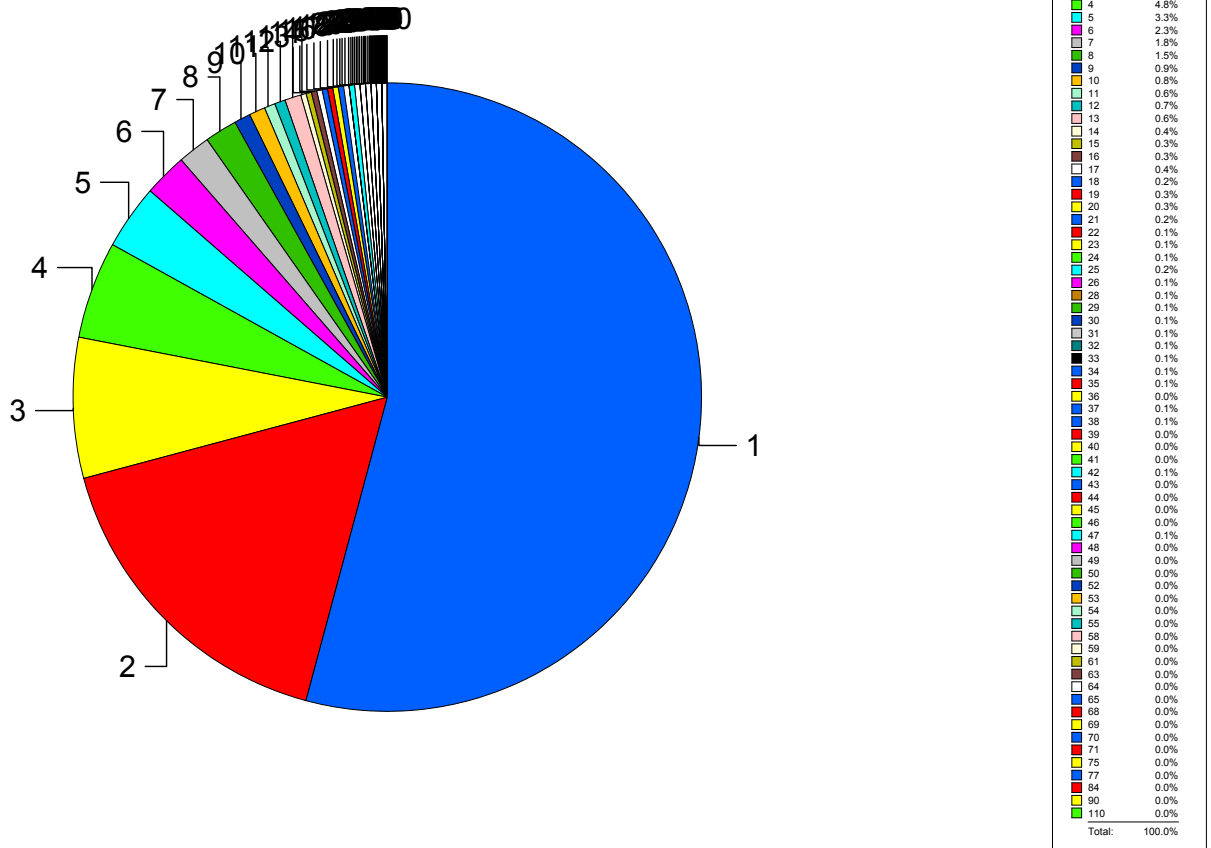

Number of Events played in by Adults

06-10-06

The data on this page corresponds to the events shown in the Event Attendance reports.

From the data shown, you may decide for yourself what the active pool of players is. Because the counts are based on USCF ID numbers, there is no overlap of players. The 1991 US Open is excluded as it is not a usual area event.

The numbers shown are the number of events

Players	Events	3	24	2	48
3,164	1				
972	2	11	25	1	49
436	3	7	26	2	50
282	4	4	28	1	52
192	5	5	29	2	53
133	6	4	30	2	54
103	7	5	31	2	55
90	8	3	32	1	58
54	9	5	33	1	59
44	10	5	34	1	61
35	11	4	35	1	63
43	12	2	36	1	64
34	13	4	37	1	65
24	14	6	38	1	68
19	15	2	39	1	69
15	16	2	40	1	70
21	17	1	41	1	71
14	18	3	42	1	75
18	19	1	43	2	77
18	20	2	44	1	84
11	21	2	45	1	90
7	22	1	46	1	110
8	23	3	47		