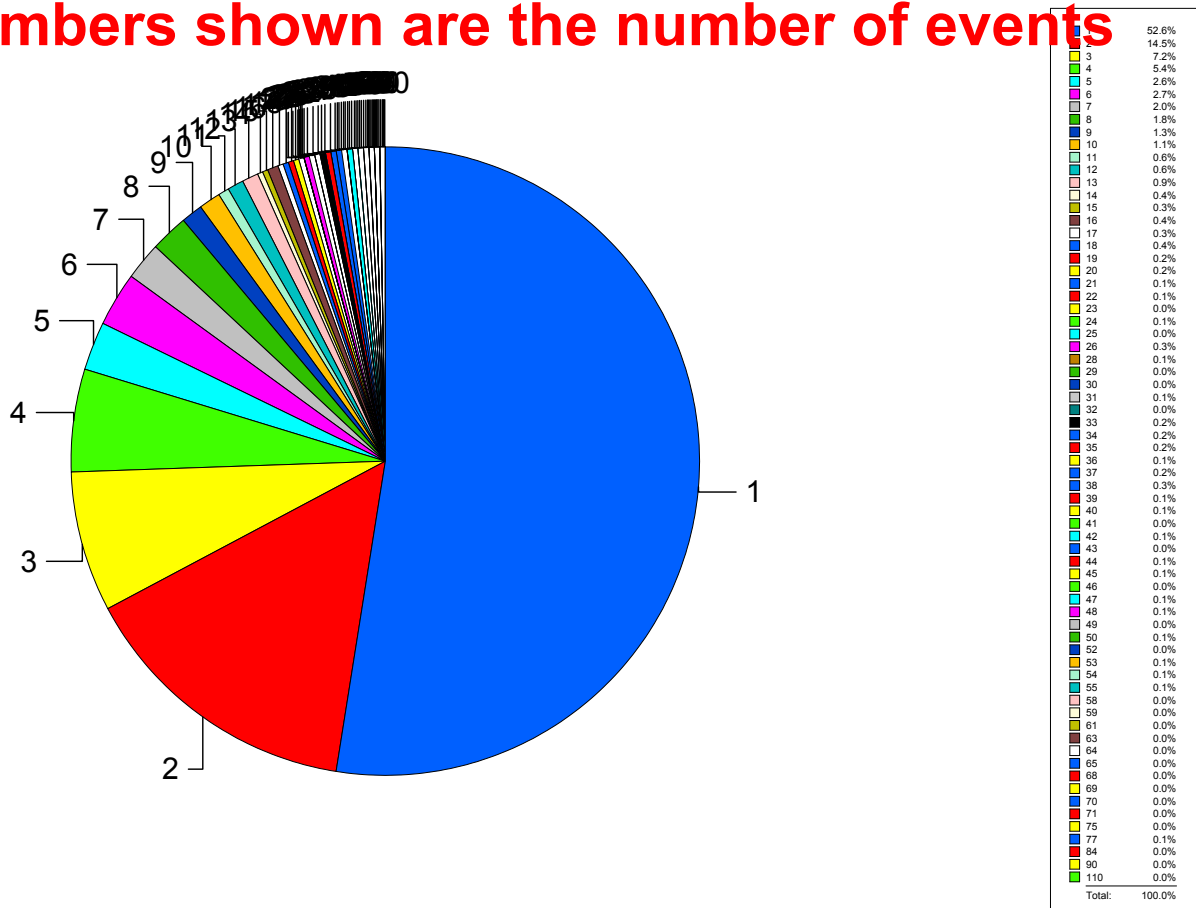

Number of Events played in by Adults and Kids

06-10-06

The data on this page corresponds to the events shown in the Event Attendance reports.

From the data shown, you may decide for yourself what the active pool of players is. Because the counts are based on USCF ID numbers, there is no overlap of players. The 1991 US Open is excluded as it is not a usual area event.

The numbers shown are the number of events

Players	Events	43	12	2	24	1	41	1	71
1,091	1	19	13	3	24	3	42	1	75
3,164	1	34	13	1	25	1	43	2	77
301	2	8	14	11	25	2	44	1	84
972	2	24	14	7	26	2	45	1	90
150	3	6	15	2	28	1	46	1	110
436	3	19	15	4	28	3	47		
112	4	8	16	1	29	2	48		
282	4	15	16	5	29	1	49		
54	5	7	17	1	30	2	50		
192	5	21	17	4	30	1	52		
56	6	8	18	2	31	2	53		
133	6	14	18	5	31	2	54		
41	7	4	19	1	32	2	55		
103	7	18	19	3	32	1	58		
38	8	5	20	5	33	1	59		
90	8	18	20	5	34	1	61		
26	9	2	21	4	35	1	63		
54	9	11	21	2	36	1	64		
22	10	2	22	4	37	1	65		
44	10	7	22	6	38	1	68		
12	11	1	23	2	39	1	69		
35	11	8	23	2	40	1	70		