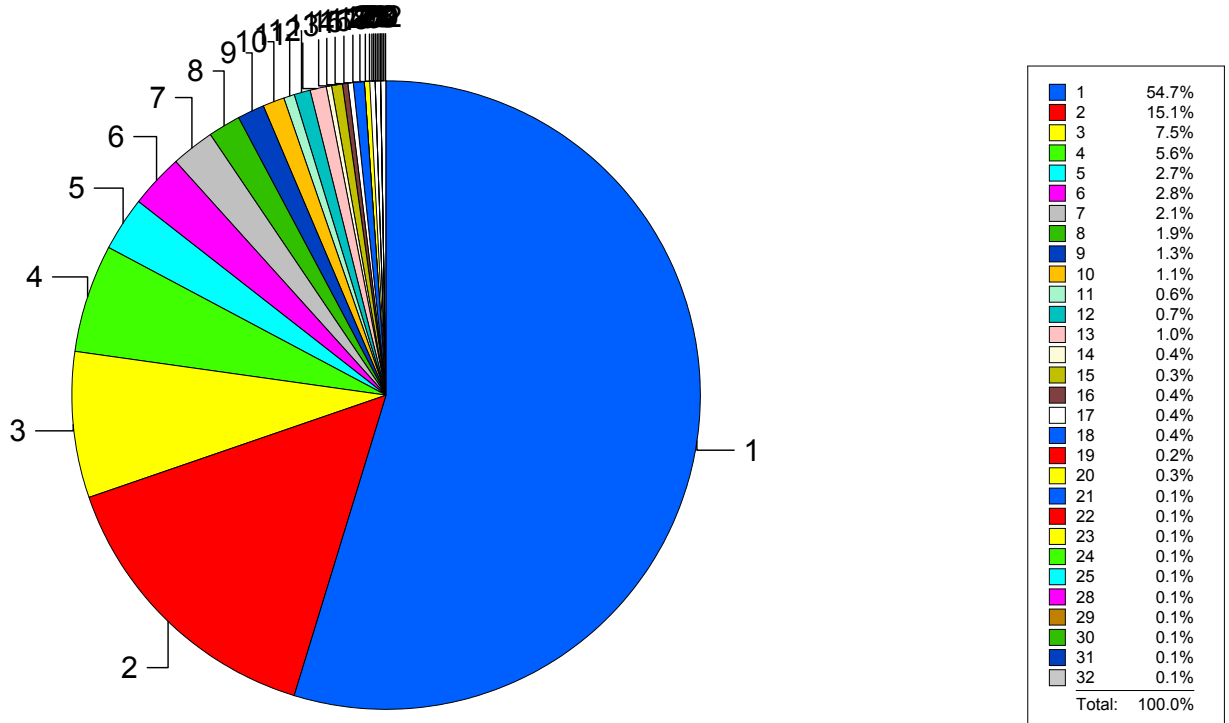

# Number of Events played in by Kids

06-10-06

The data on this page corresponds to the events shown in the Event Attendance reports.

From the data shown, you may decide for yourself what the active pool of players is. Because the counts are based on USCF ID numbers, there is no overlap of players. The 1991 US Open is excluded as it is not a usual area event.

## The numbers shown are the number of events

Players	Events		
1,091	1	2	24
301	2	1	25
150	3	2	28
112	4	1	29
54	5	1	30
56	6	2	31
41	7	1	32
38	8		
26	9		
22	10		
12	11		
13	12		
19	13		
8	14		
6	15		
8	16		
7	17		
8	18		
4	19		
5	20		
2	21		
2	22		
1	23		