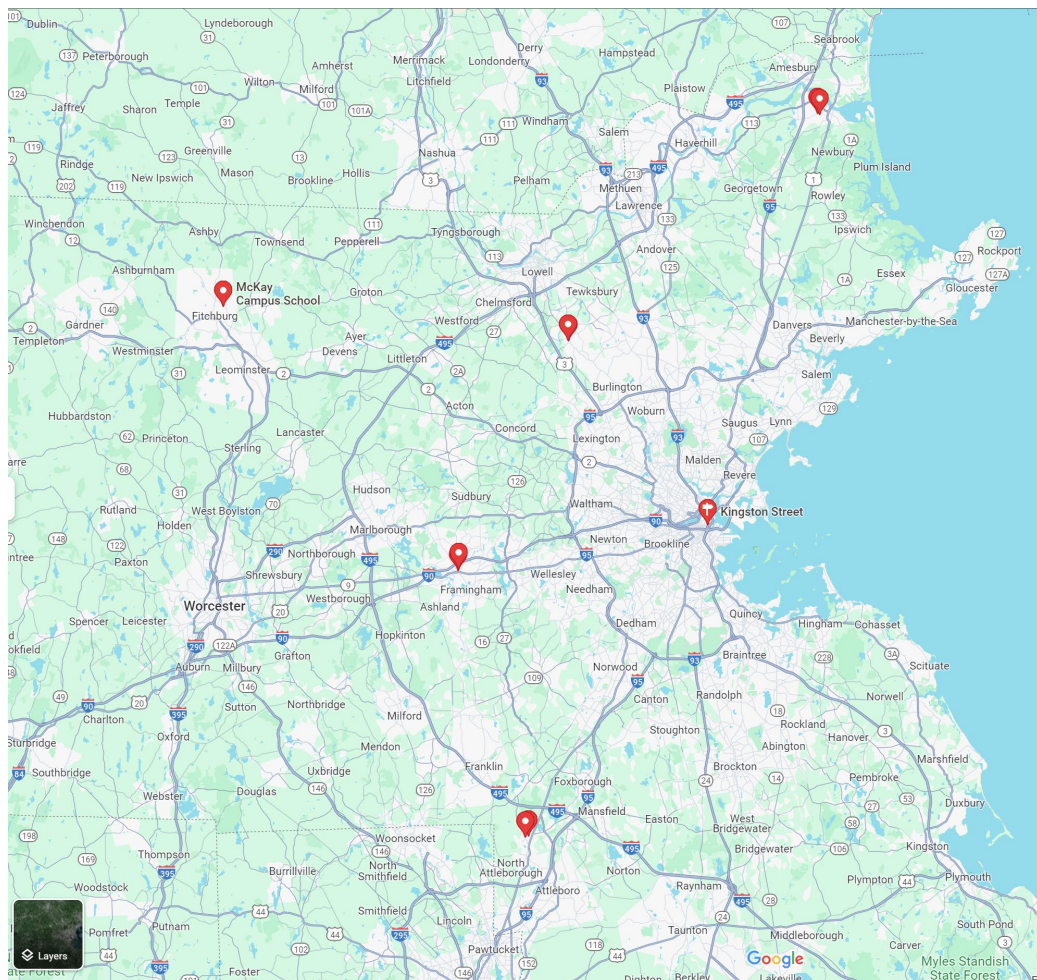

# Distances between Chess Clubs

2024-04-01

## I. Distance between Chess Clubs

*Readings were taken using Google Maps at about Mid-afternoon*

Distance between Clubs	Minutes	Miles
Billerica CC to Boylston CC	37	25
Billerica CC to MetroWest CC	44	27
Billerica CC to Newburyport CC	47	40
Billerica CC to Plainville CC	62	62
Billerica CC to Wachusett CC	56	35
Boylston CC to MetroWest CC	40	22
Boylston CC to Newburyport CC	52	38
Boylston CC to Plainville CC	61	52
Boylston CC to Wachusett CC	20	49
MetroWest CC to Newburyport CC	109	40
MetroWest CC to Plainville CC	54	25
MetroWest CC to Wachusett CC	68	32
Newburyport CC to Plainville CC	144	65
Newburyport CC to Plainville CC	116	56

Shift-Click on the Map to view on Google Maps

## II. Distances from a selection of towns to each club