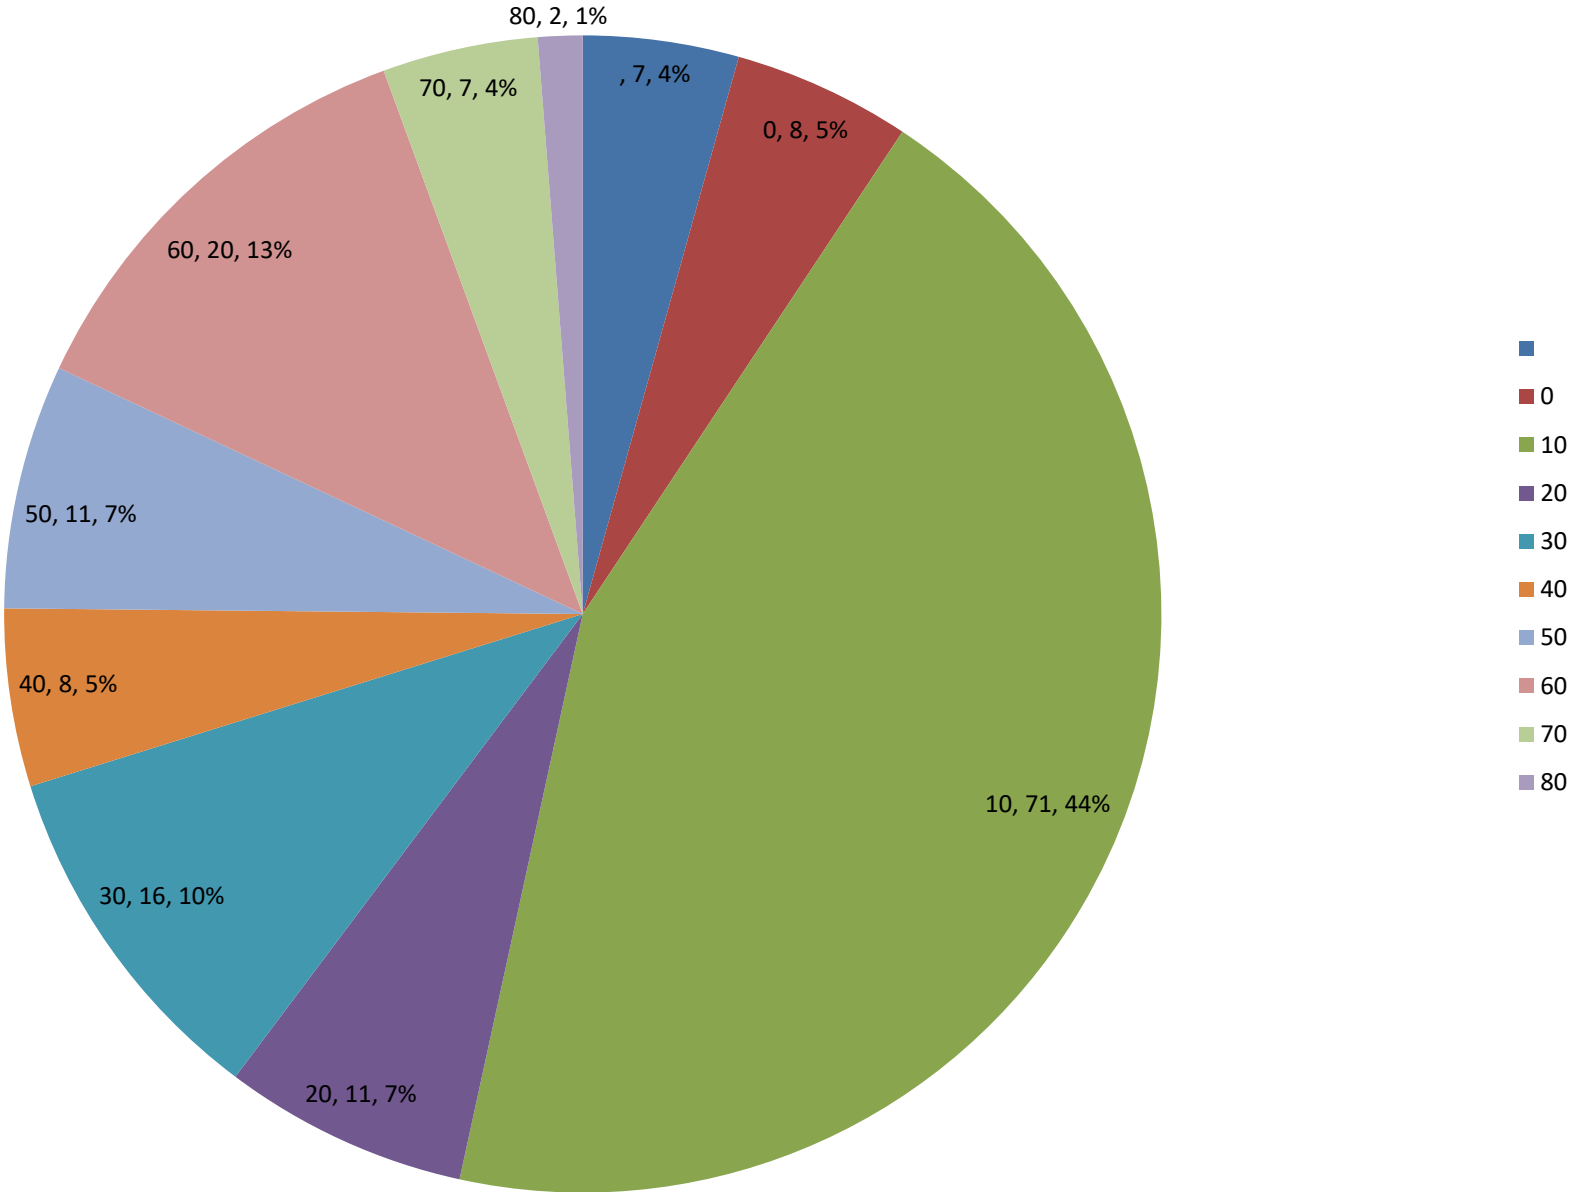

MCC Players who played away from the Club by Age

Played at the MCC in last 3 years and a MACA or CCA event - pie chart

(Age Group, Count, Percent)