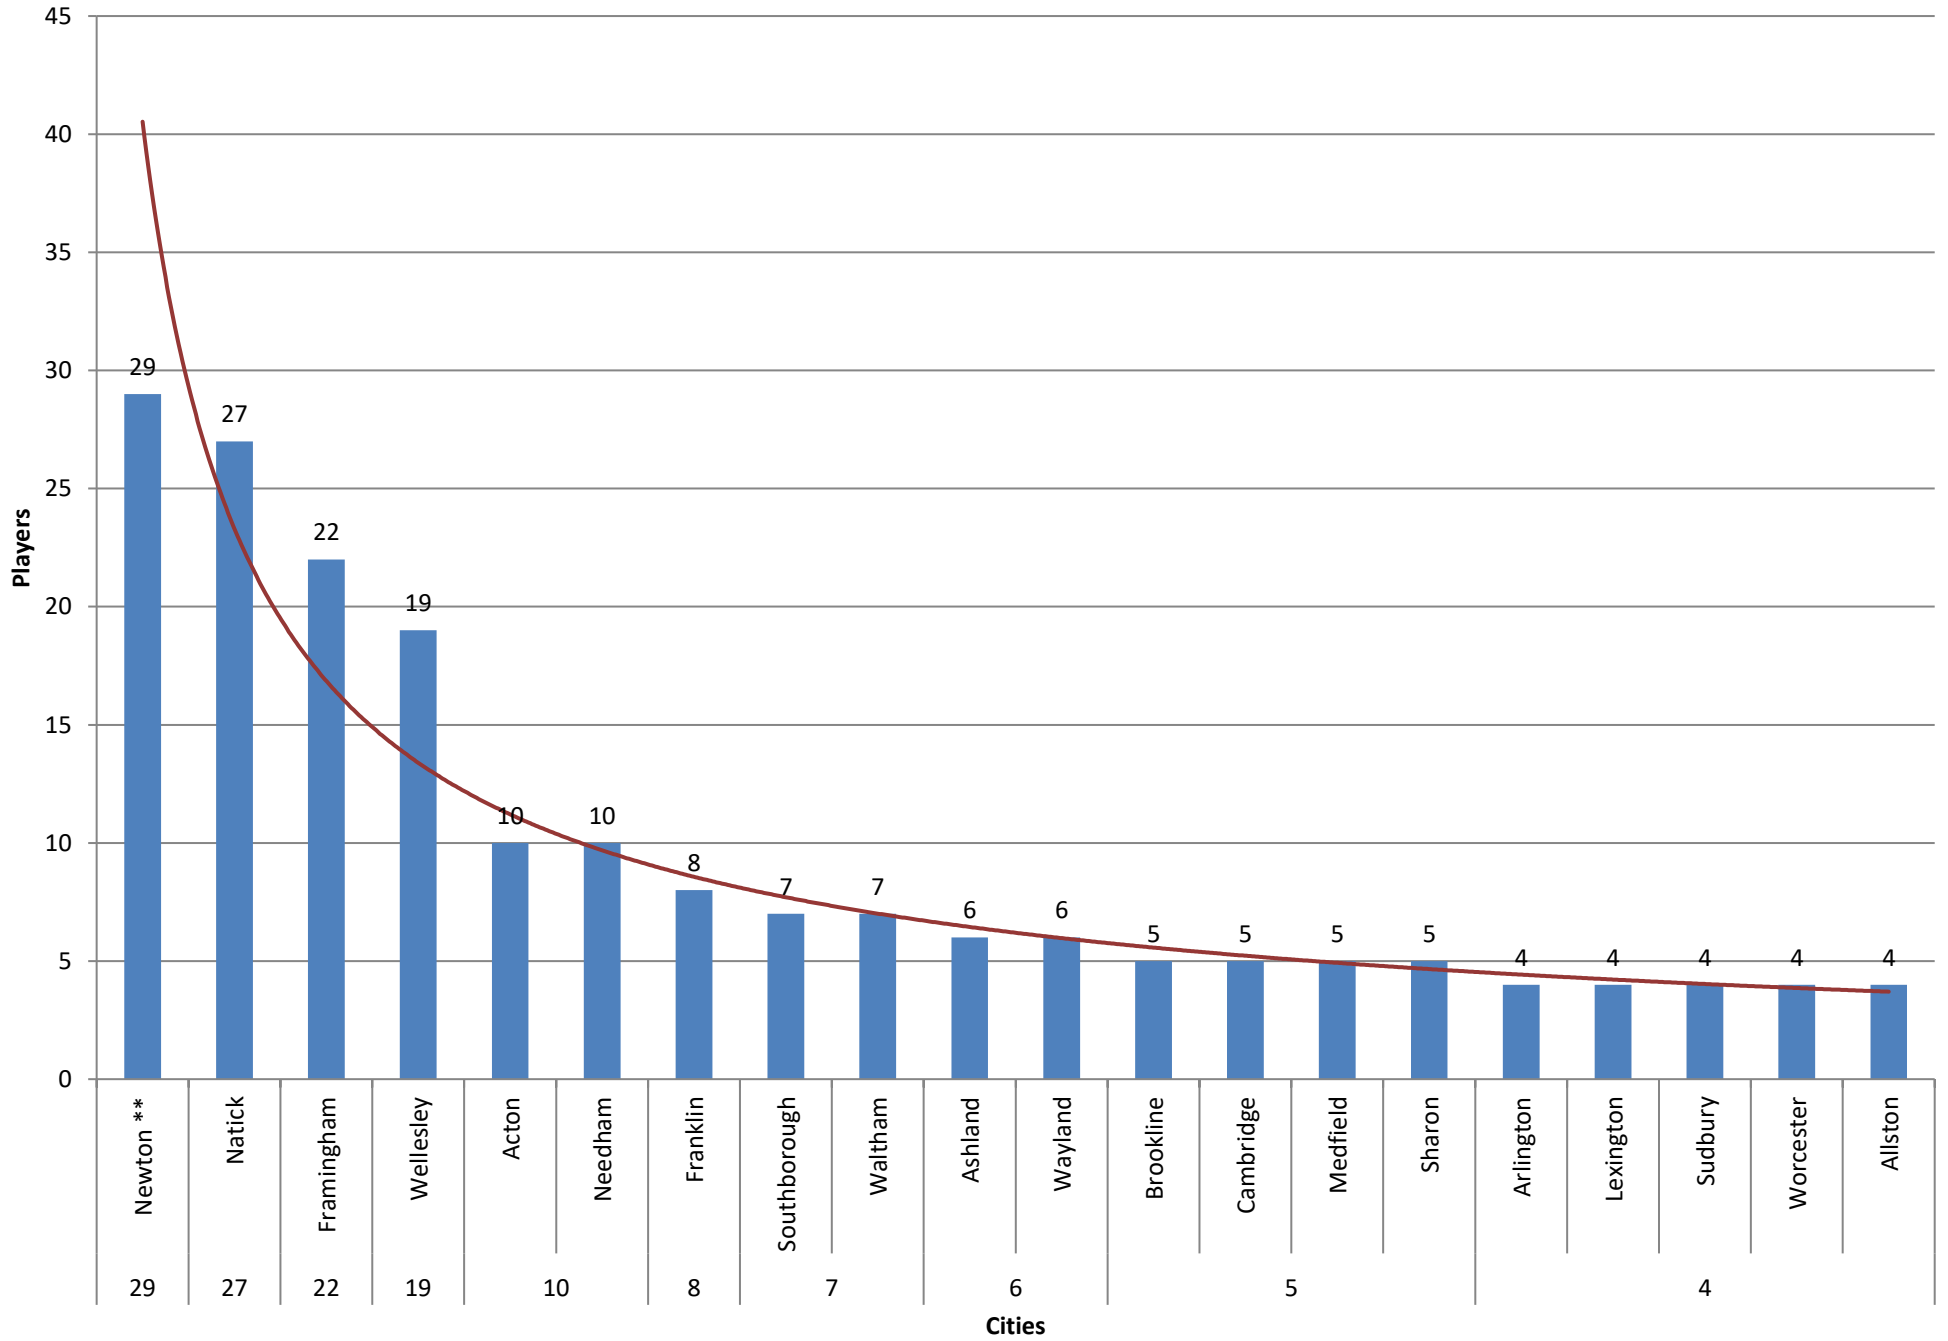

## Charts in this PDF

- 1 Youth / Adult Balance
- 2 Players by Age - Most Recent Year - bar graph
- 3 Players by Age - Most Recent Year - pie chart
- 4 How many players appeared how many events ago - Including the most recent event
- 5 How many players appeared how many events ago - Excluding the most recent event
- 6 Cities with 4 or more players - Last 3 Years
- 7 Players located - North, South or Equal with Natick - Last 3 Years
- 8 Players located - East, West or Equal with Natick - Last 3 Years
- 9 Players located - North/South, East/West or Equal with Natick - Last 3 Years
- 10 MCC Players who played away from the Club by Age - Played at the MCC in last 3 years and a MACA or CCA event - bar chart
- 11 MCC Players who played away from the Club by Age - Played at the MCC in last 3 years and a MACA or CCA event - pie chart
- 12 MCC Players who played away from the Club by Rating - Played at the MCC in last 3 years and a MACA or CCA event - bar chart
- 13 MCC Players who played away from the Club by Rating - Played at the MCC in last 3 years and a MACA or CCA event - pie chart

# Players by Age

Most Recent Year - bar graph

# Players by Age

Most Recent Year - pie chart

# Cities with 4 or more players

Last 3 Years

**Players located**  
**North, South or Equal with Natick**  
Last 3 Years

- Equal
- North
- South

(Direction, Count, Percent)

**Players located**  
**East, West or Equal with Natick**  
Last 3 Years