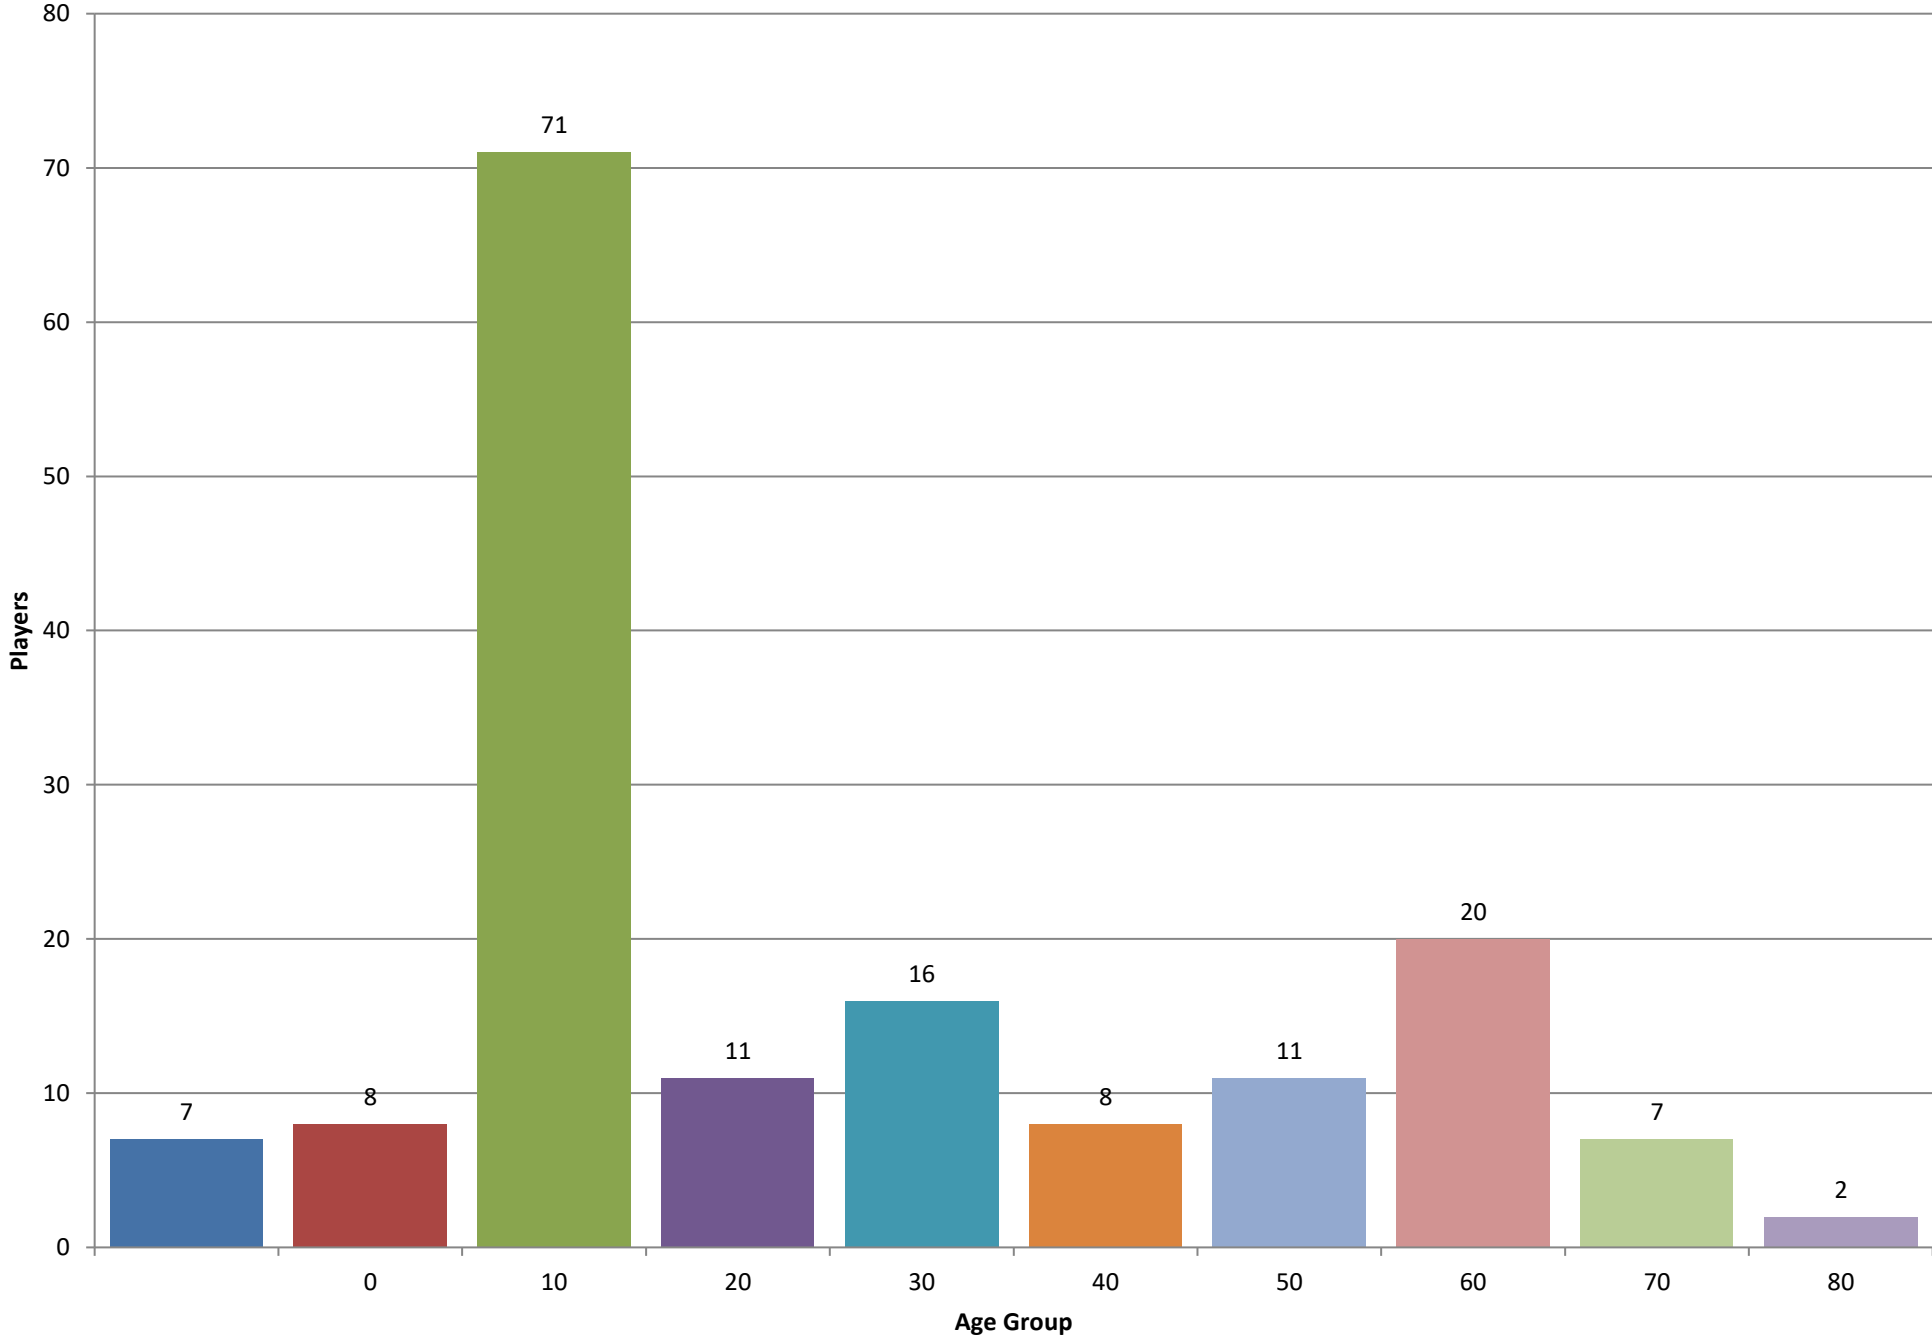

# Players located North/South, East/West or Equal with Natick Last 3 Years

- Equal\_East
- Equal\_Equal
- North\_East
- North\_Equal
- North\_West
- South\_East
- South\_West
- South\_Equal

(Direction, Count, Percent)

# MCC Players who played away from the Club by Age

Played at the MCC in last 3 years and a MACA or CCA event - bar chart