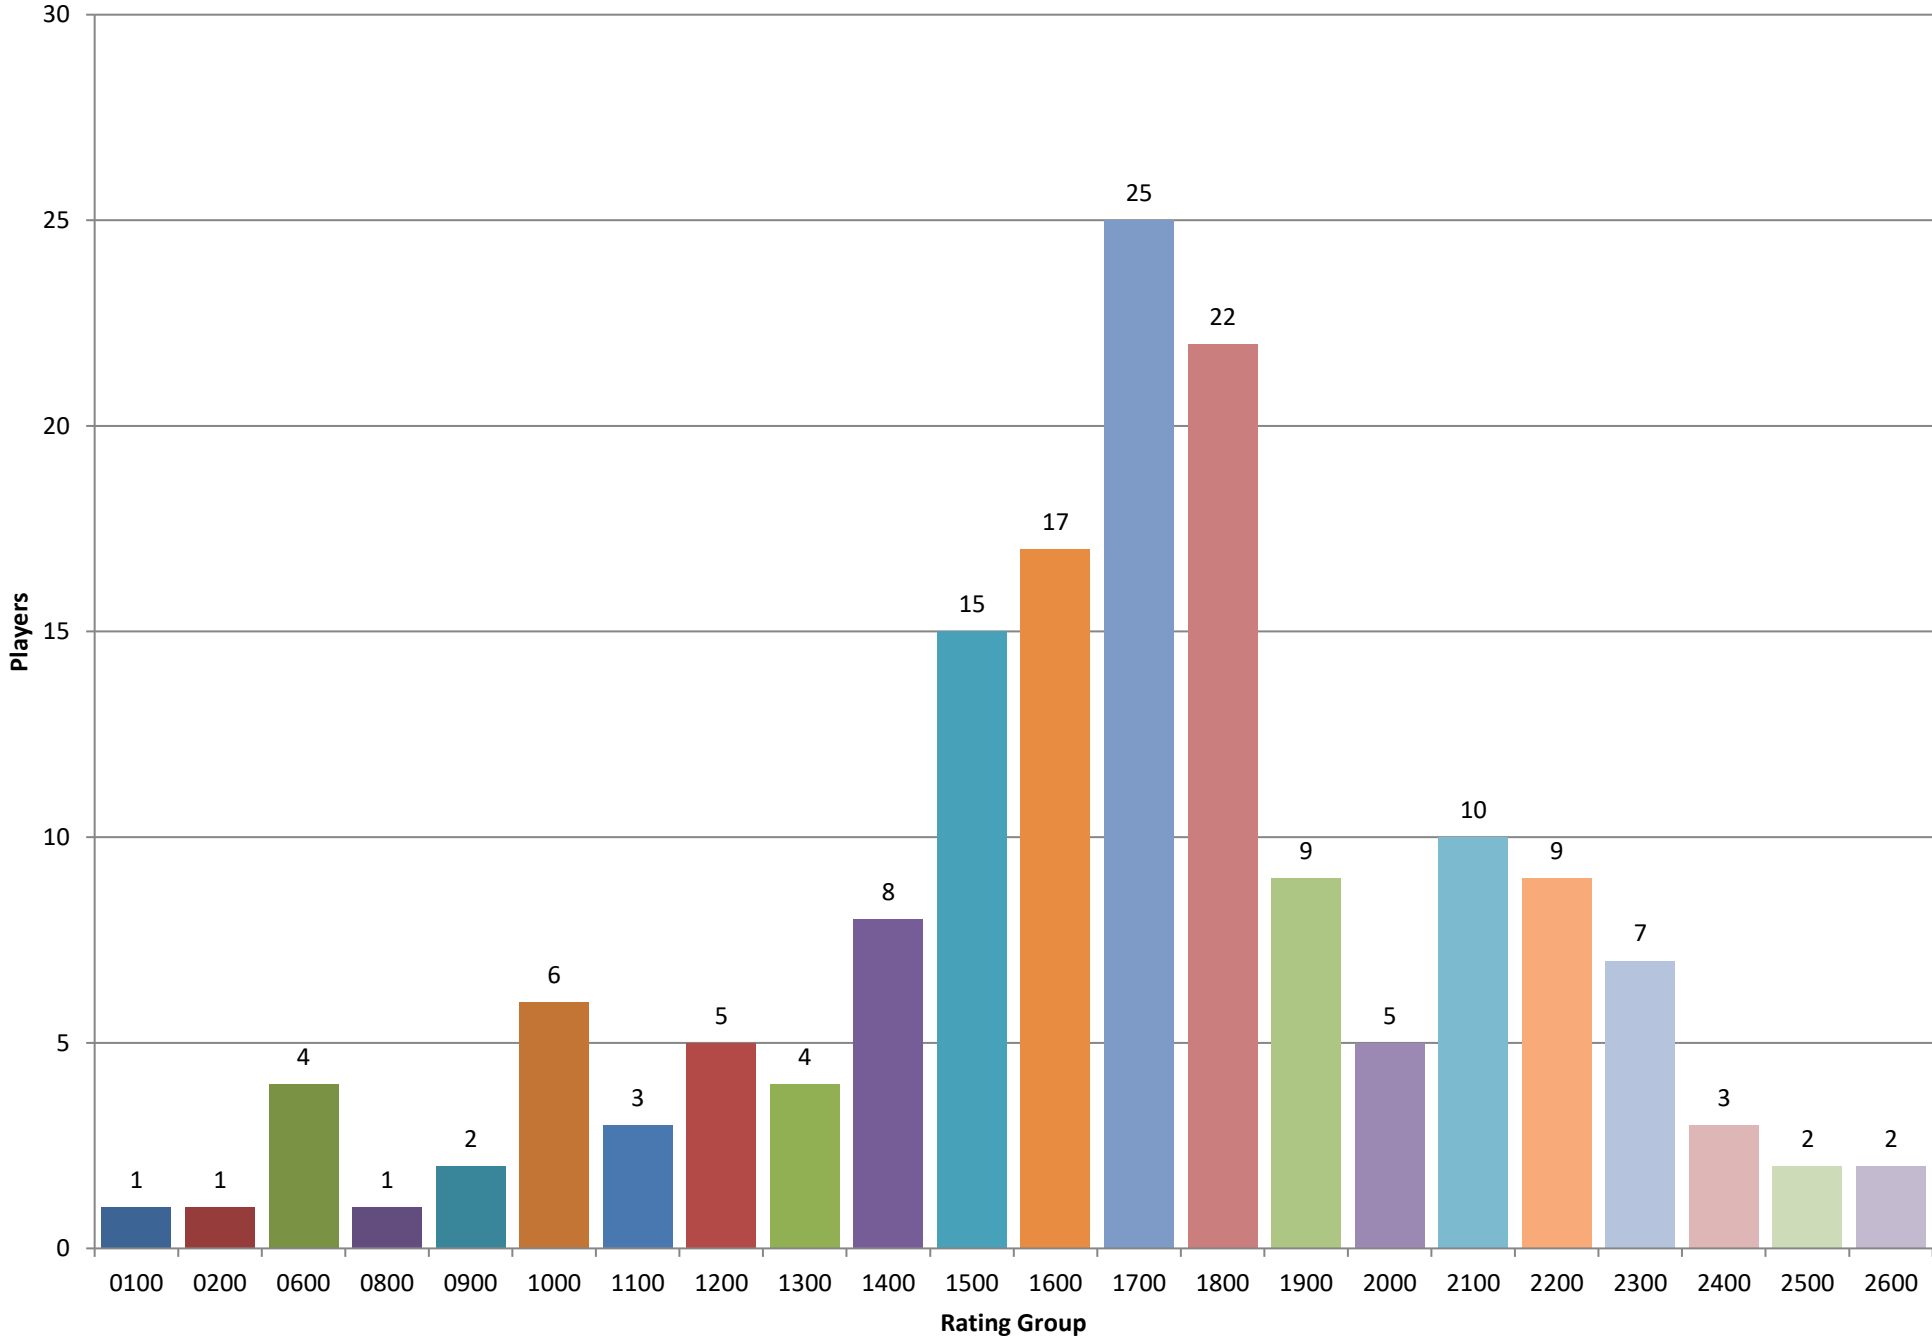

# MCC Players who played away from the Club by Age

Played at the MCC in last 3 years and a MACA or CCA event - bar chart

# MCC Players who played away from the Club by Age

Played at the MCC in last 3 years and a MACA or CCA event - pie chart

(Age Group, Count, Percent)

# MCC Players who played away from the Club by Rating

Played at the MCC in last 3 years and a MACA or CCA event - bar chart