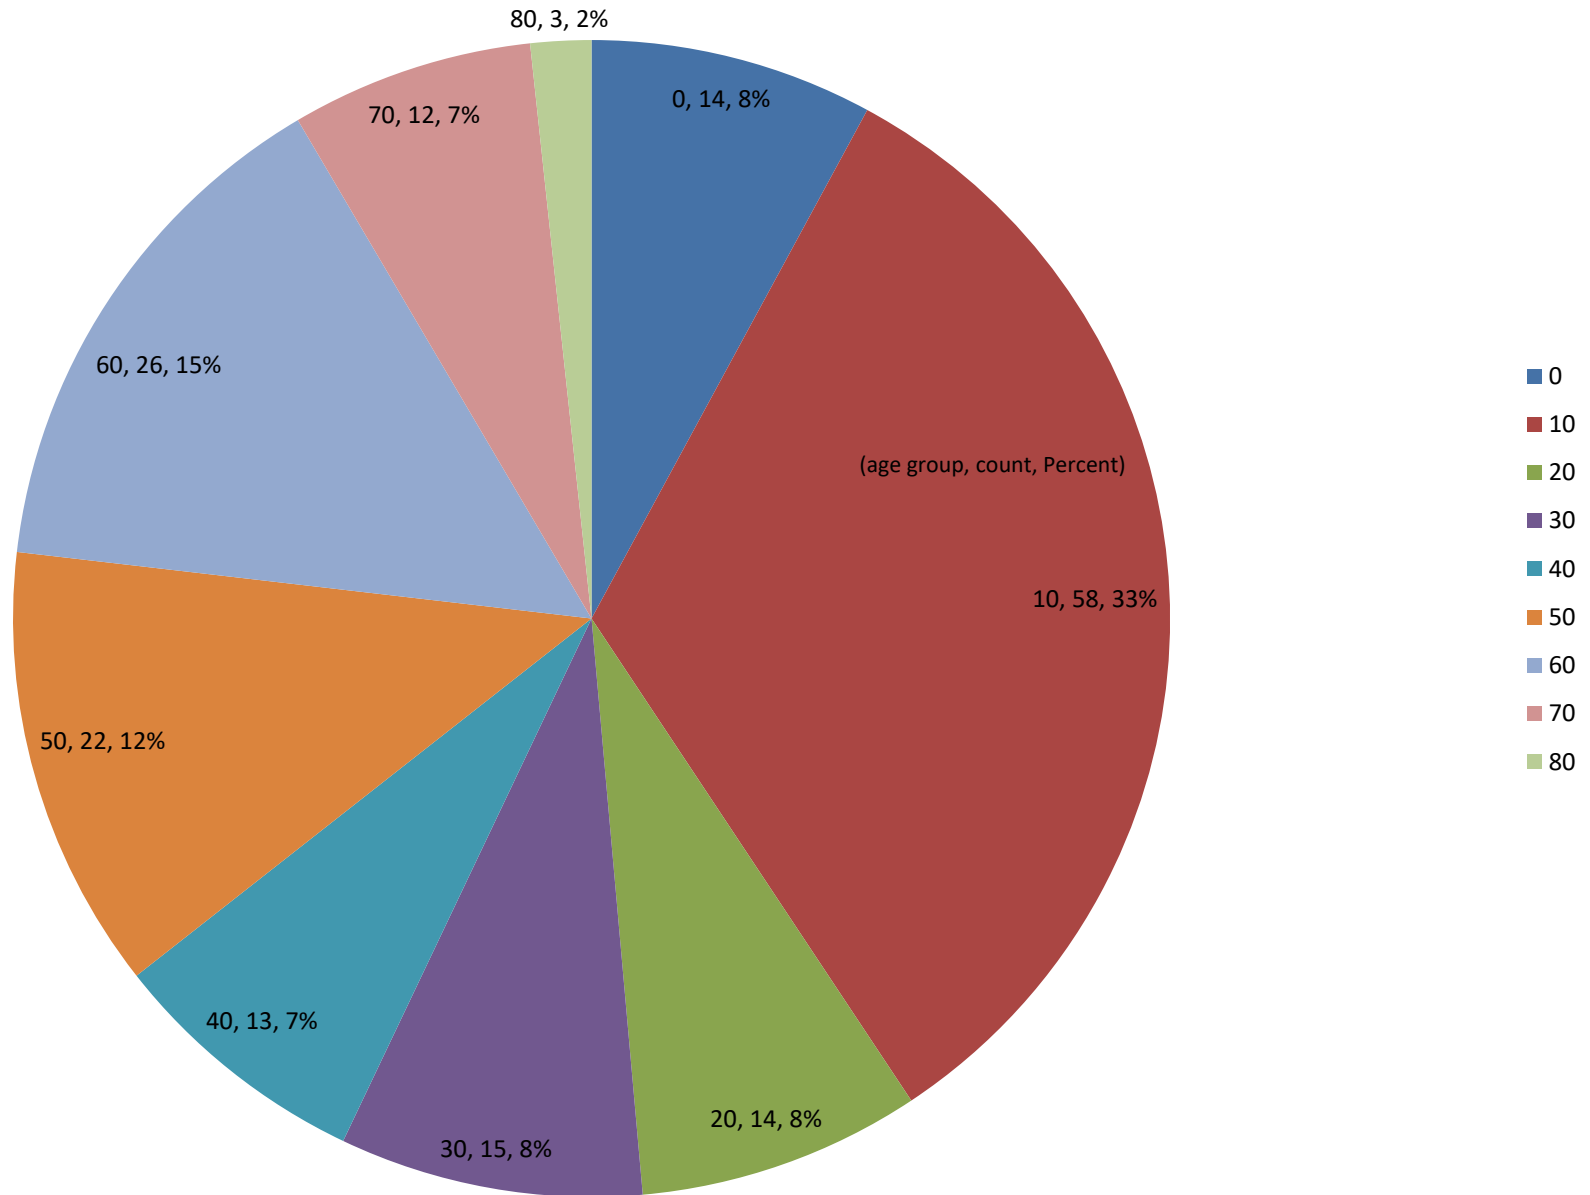

## Charts in this PDF

- 1 Youth / Adult Balance
- 2 Players by Age - Most Recent Year - bar graph
- 3 Players by Age - Most Recent Year - pie chart
- 4 How many players appeared how many events ago - Including the most recent event
- 5 How many players appeared how many events ago - Excluding the most recent event
- 6 Cities with 4 or more players - Last 3 Years
- 7 Players located - North, South or Equal with Natick - Last 3 Years
- 8 Players located - East, West or Equal with Natick - Last 3 Years
- 9 Players located - North/South, East/West or Equal with Natick - Last 3 Years
- 10 MCC Players who played away from the Club by Age - Played at the MCC in last 3 years and a MACA or CCA event - bar chart
- 11 MCC Players who played away from the Club by Age - Played at the MCC in last 3 years and a MACA or CCA event - pie chart
- 12 MCC Players who played away from the Club by Rating - Played at the MCC in last 3 years and a MACA or CCA event - bar chart
- 13 MCC Players who played away from the Club by Rating - Played at the MCC in last 3 years and a MACA or CCA event - pie chart

# Youth / Adult Balance

# Players by Age

Most Recent Year - bar graph

# Players by Age

Most Recent Year - pie chart