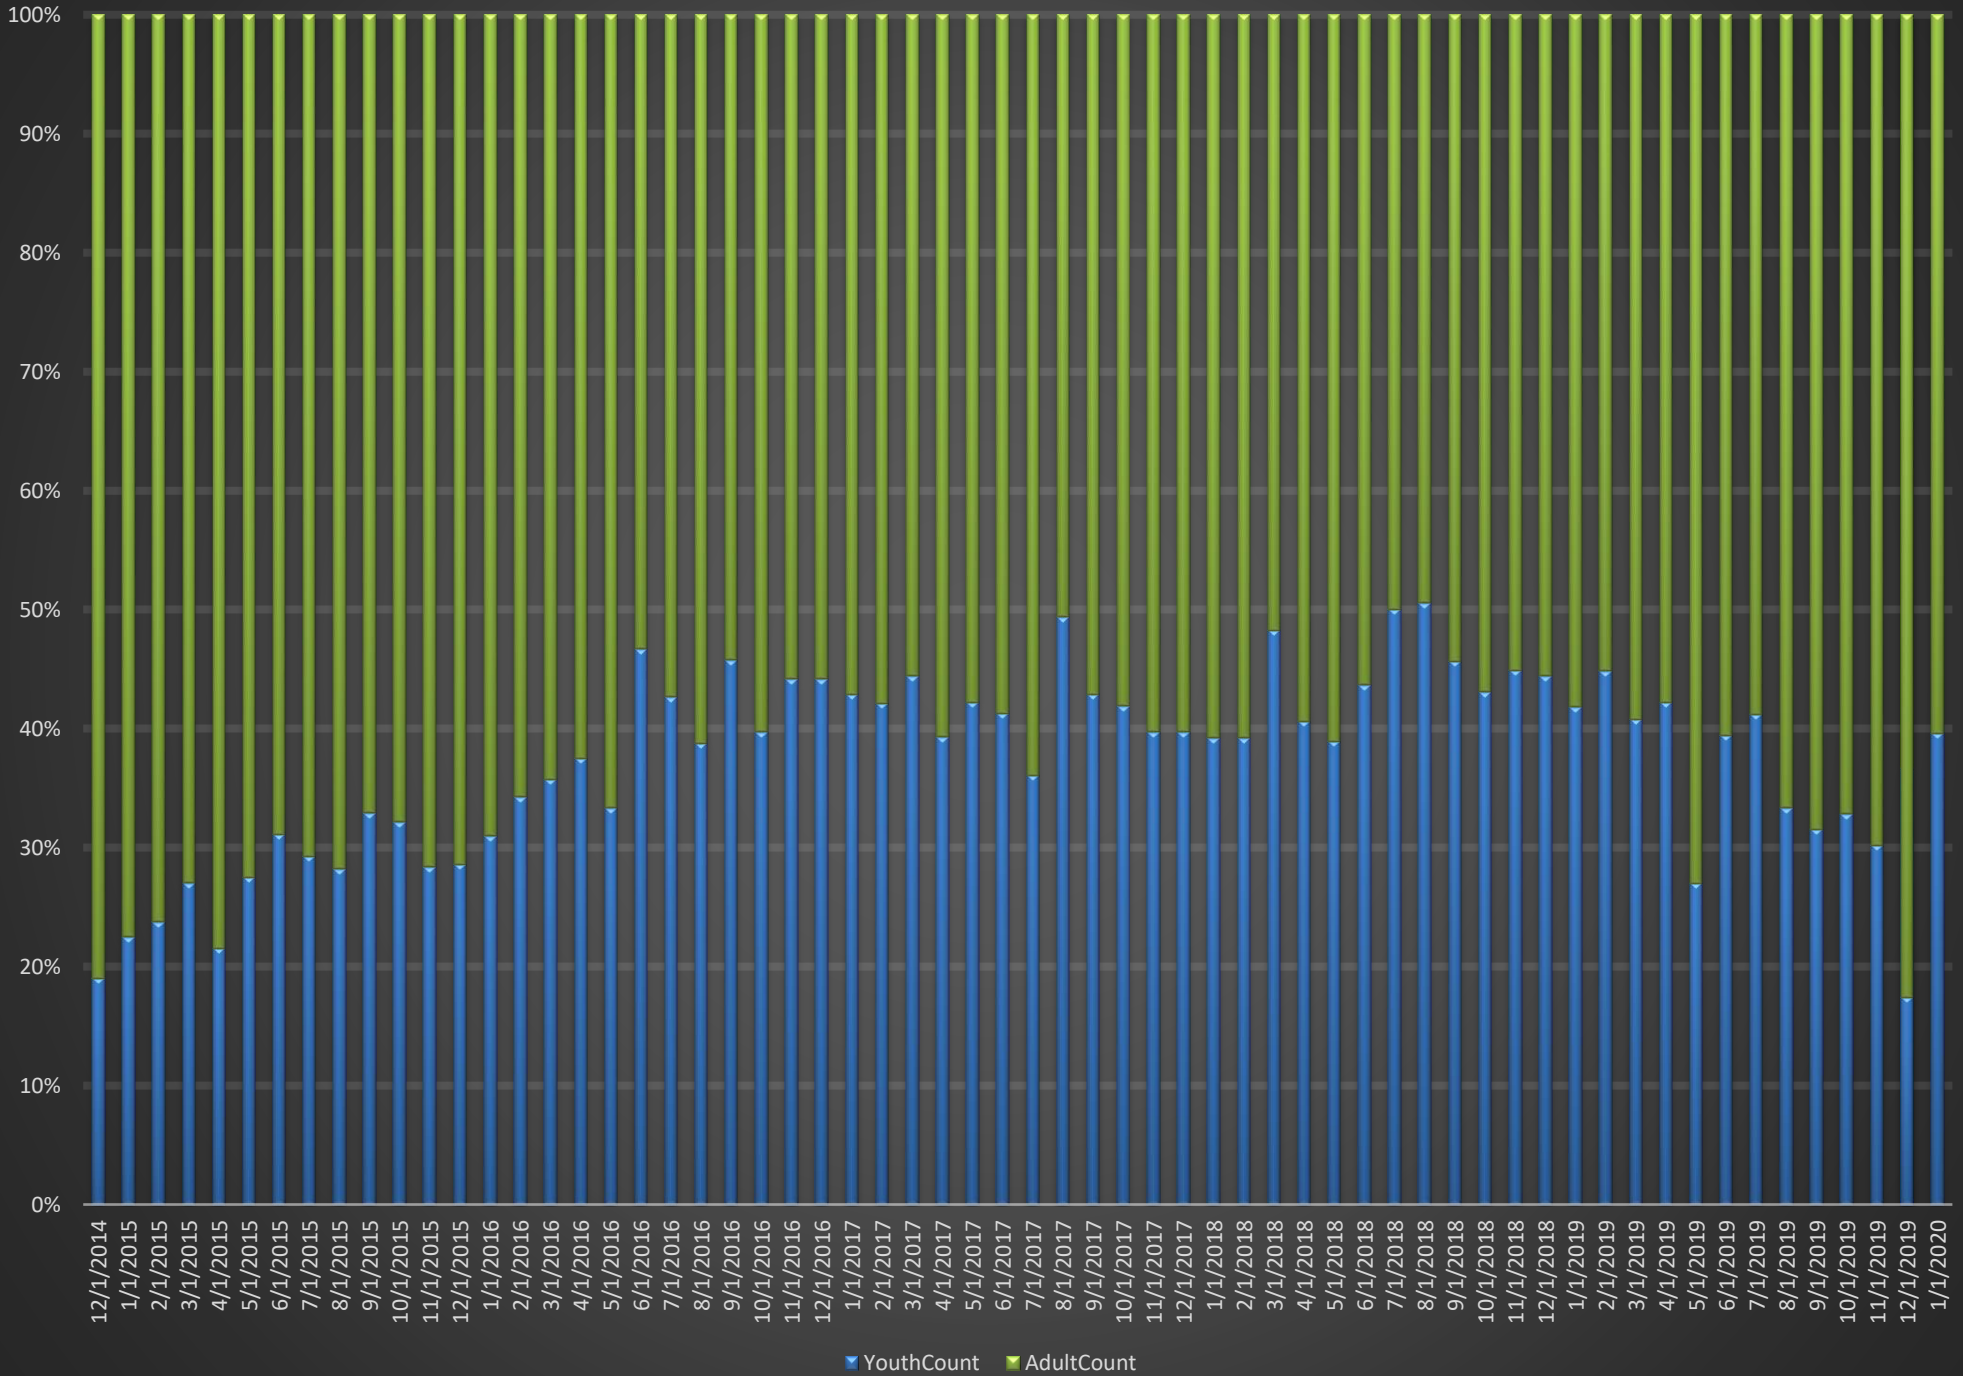

## Charts in this PDF

- 1 Youth / Adult Balance
- 2 Players by Age - Most Recent Year - bar graph
- 3 Players by Age - Most Recent Year - pie chart
- 4 How many players appeared how many events ago - Including the most recent event
- 5 How many players appeared how many events ago - Excluding the most recent event
- 6 Cities with 4 or more players - Last 3 Years
- 7 Players located - North, South or Equal with Natick - Last 3 Years
- 8 Players located - East, West or Equal with Natick - Last 3 Years
- 9 Players located - North/South, East/West or Equal with Natick - Last 3 Years
- 10 MCC Players who played away from the Club by Age - Played at the MCC in last 3 years and a MACA or CCA event - bar chart
- 11 MCC Players who played away from the Club by Age - Played at the MCC in last 3 years and a MACA or CCA event - pie chart
- 12 MCC Players who played away from the Club by Rating - Played at the MCC in last 3 years and a MACA or CCA event - bar chart
- 13 MCC Players who played away from the Club by Rating - Played at the MCC in last 3 years and a MACA or CCA event - pie chart

2015-02: G60 starts  
2019-05: G60 ends

# Players by Age

Most Recent Year - bar graph

# Players by Age

Most Recent Year - pie chart