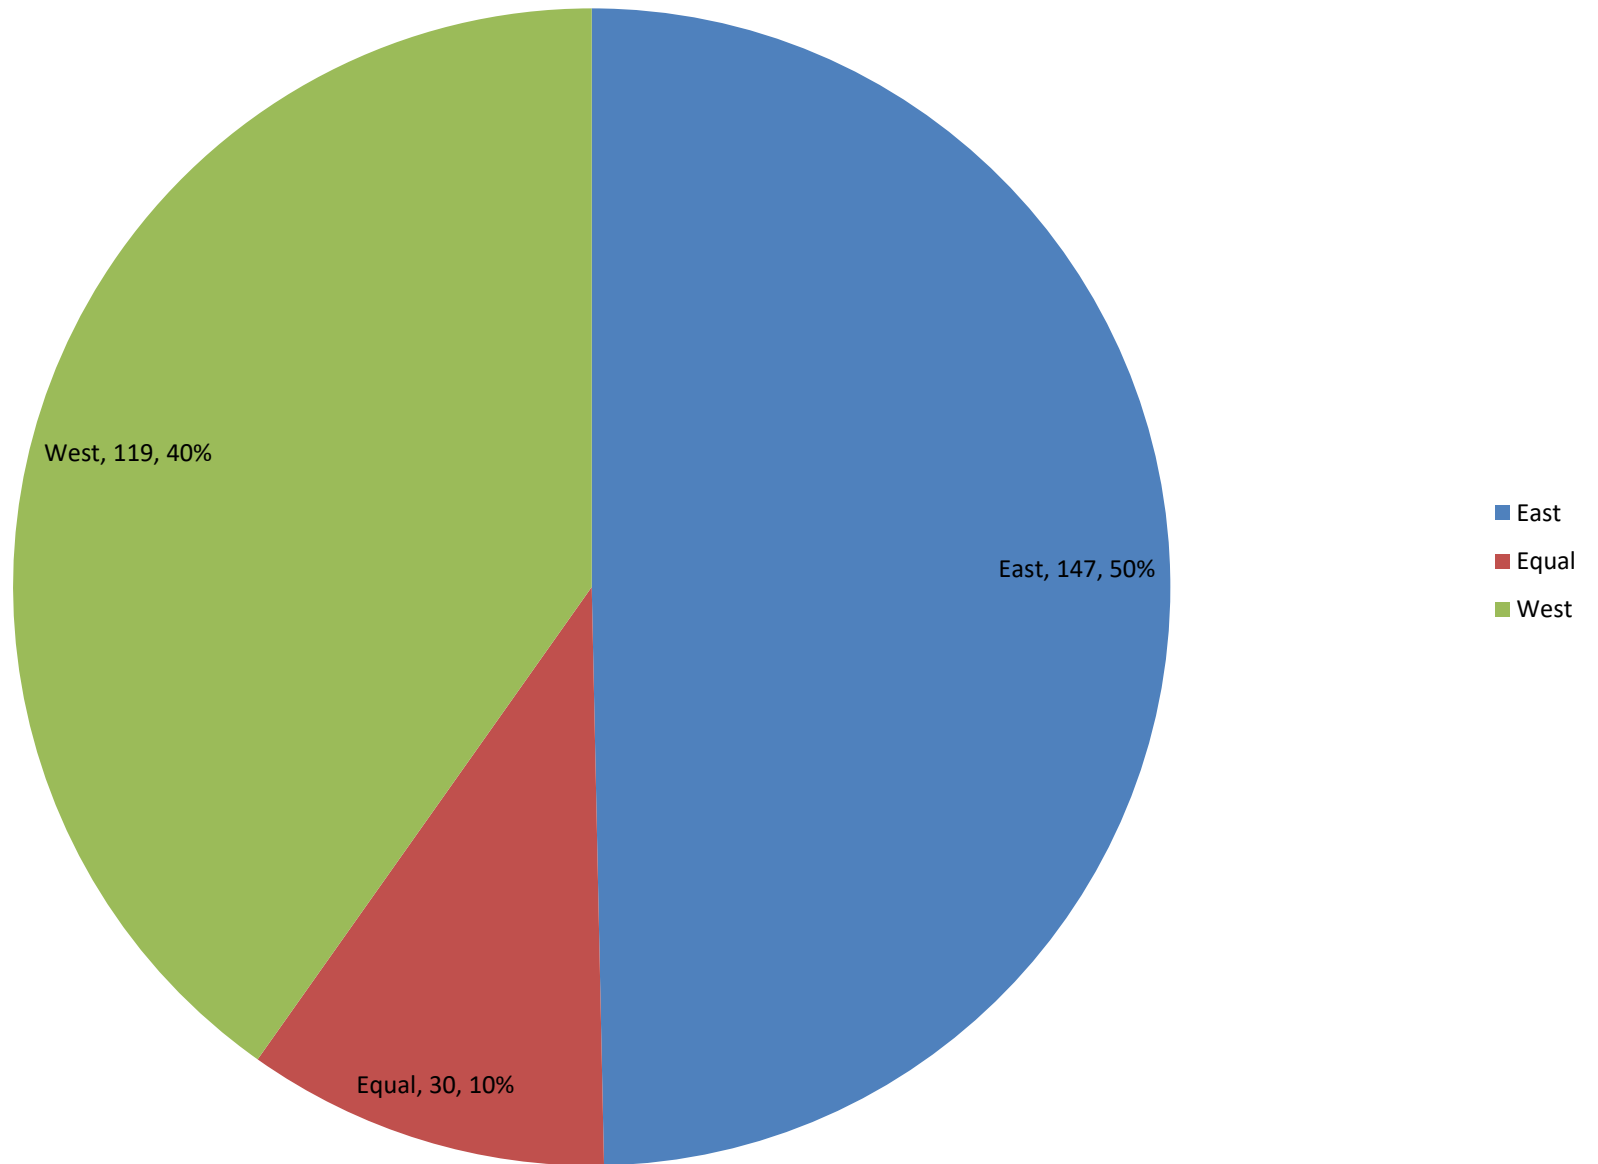

# Players by Age

Most Recent Year - bar graph

# Players by Age

Most Recent Year - pie chart

# Cities with 4 or more players

Last 3 Years

**Players located**  
**North, South or Equal with Natick**  
Last 3 Years

- Equal
- North
- South

(Direction, Count, Percent)

**Players located**  
**East, West or Equal with Natick**  
Last 3 Years