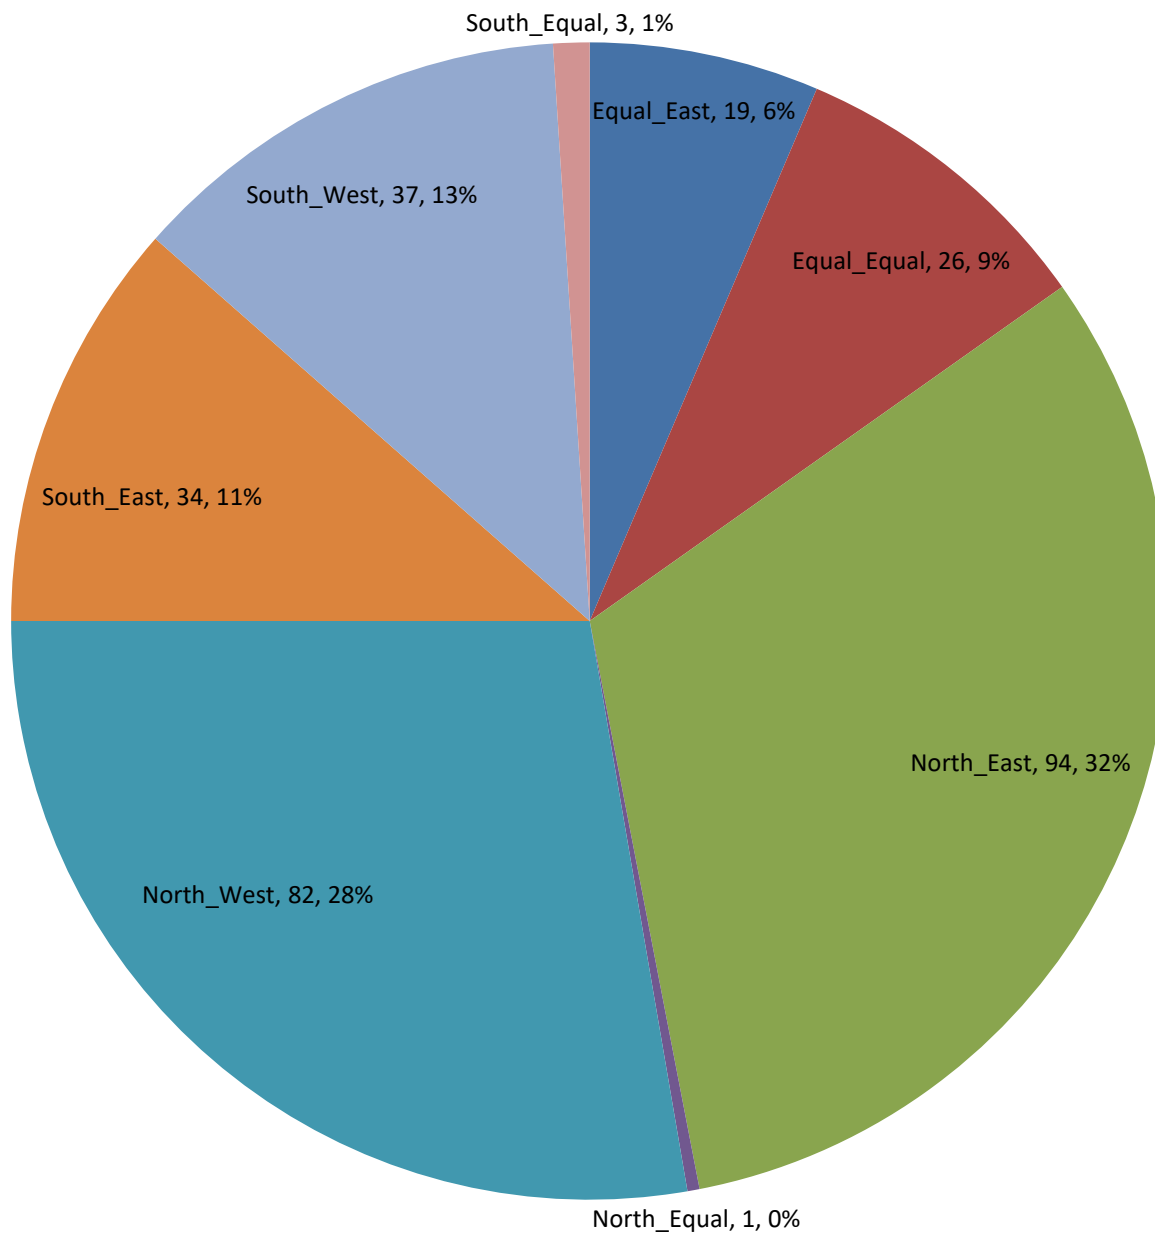

# Players by Age

Most Recent Year - bar graph

# Players by Age

Most Recent Year - pie chart

# Cities with 4 or more players

Last 3 Years

**Players located**  
**North, South or Equal with Natick**  
Last 3 Years

- Equal
- North
- South

(Direction, Count, Percent)

**Players located**  
**East, West or Equal with Natick**  
Last 3 Years

# Players located North/South, East/West or Equal with Natick Last 3 Years

- Equal\_East
- Equal\_Equal
- North\_East
- North\_Equal
- North\_West
- South\_East
- South\_West
- South\_Equal

(Direction, Count, Percent)