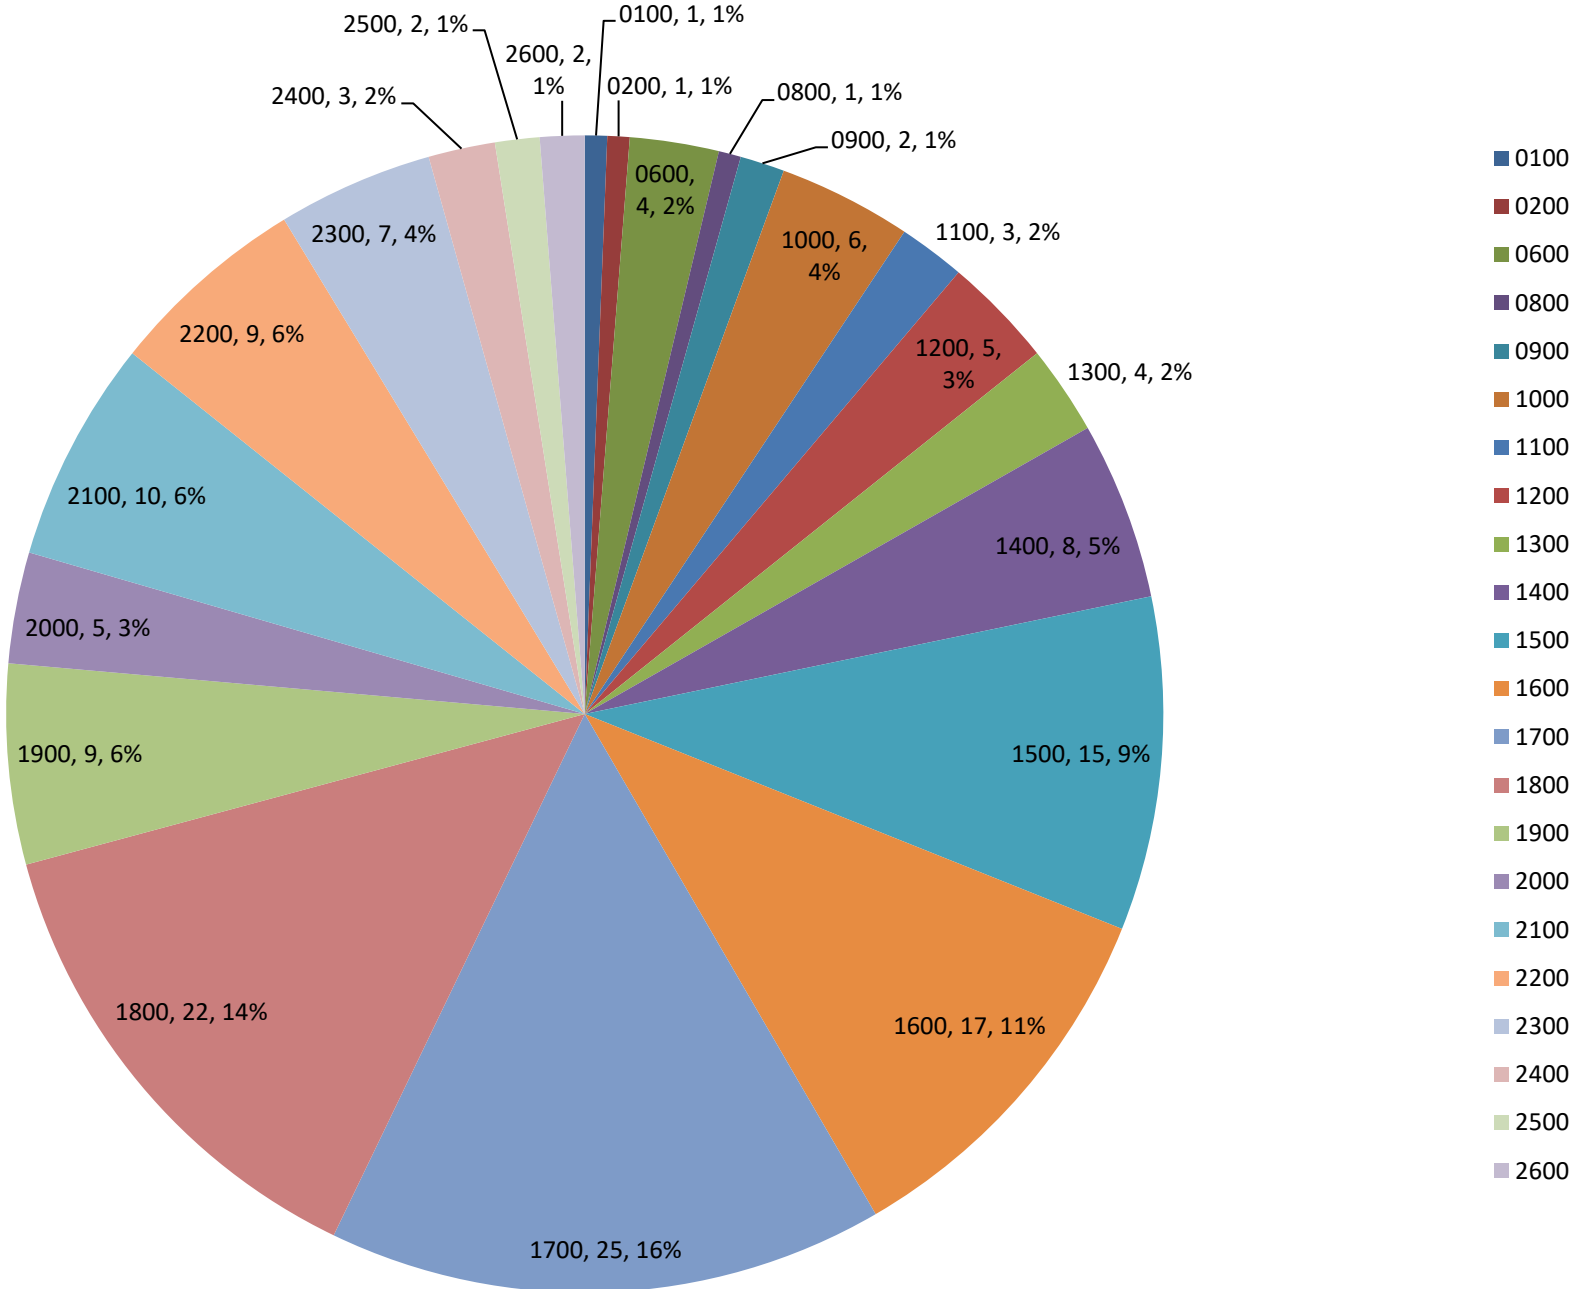

MCC Players who played away from the Club by Rating

Played at the MCC in last 3 years and a MACA or CCA event - pie chart

(Rating Group, Count, Percent)