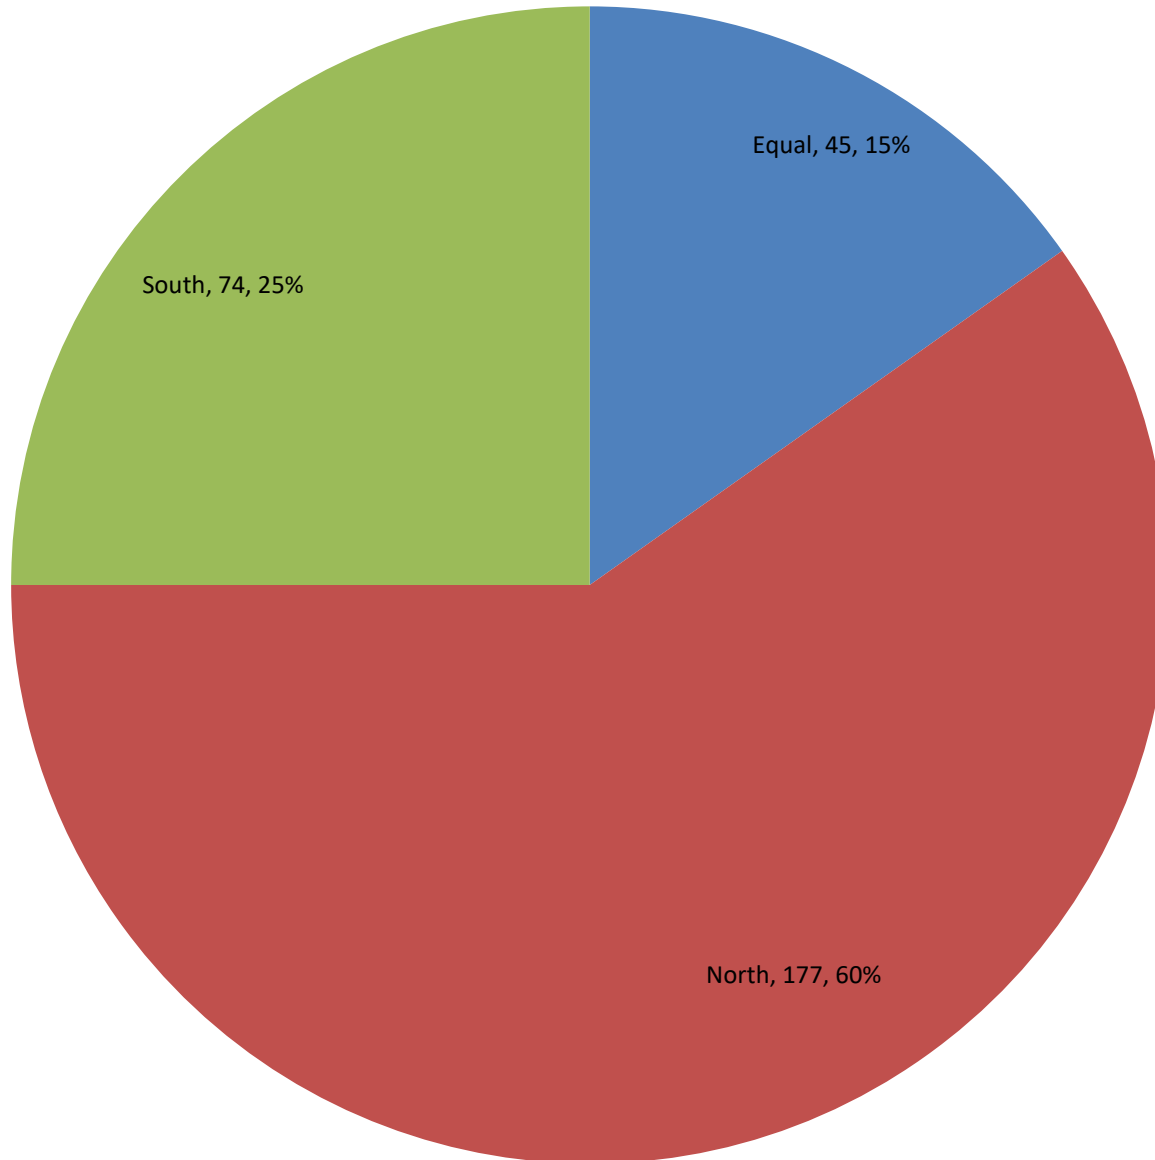

# Players by Age

Most Recent Year - bar graph

# Players by Age

Most Recent Year - pie chart

# Cities with 4 or more players

Last 3 Years

**Players located**  
**North, South or Equal with Natick**  
Last 3 Years

- Equal
- North
- South

(Direction, Count, Percent)

**Players located**  
**East, West or Equal with Natick**  
Last 3 Years

# Players located North/South, East/West or Equal with Natick Last 3 Years

- Equal\_East
- Equal\_Equal
- North\_East
- North\_Equal
- North\_West
- South\_East
- South\_West
- South\_Equal

(Direction, Count, Percent)