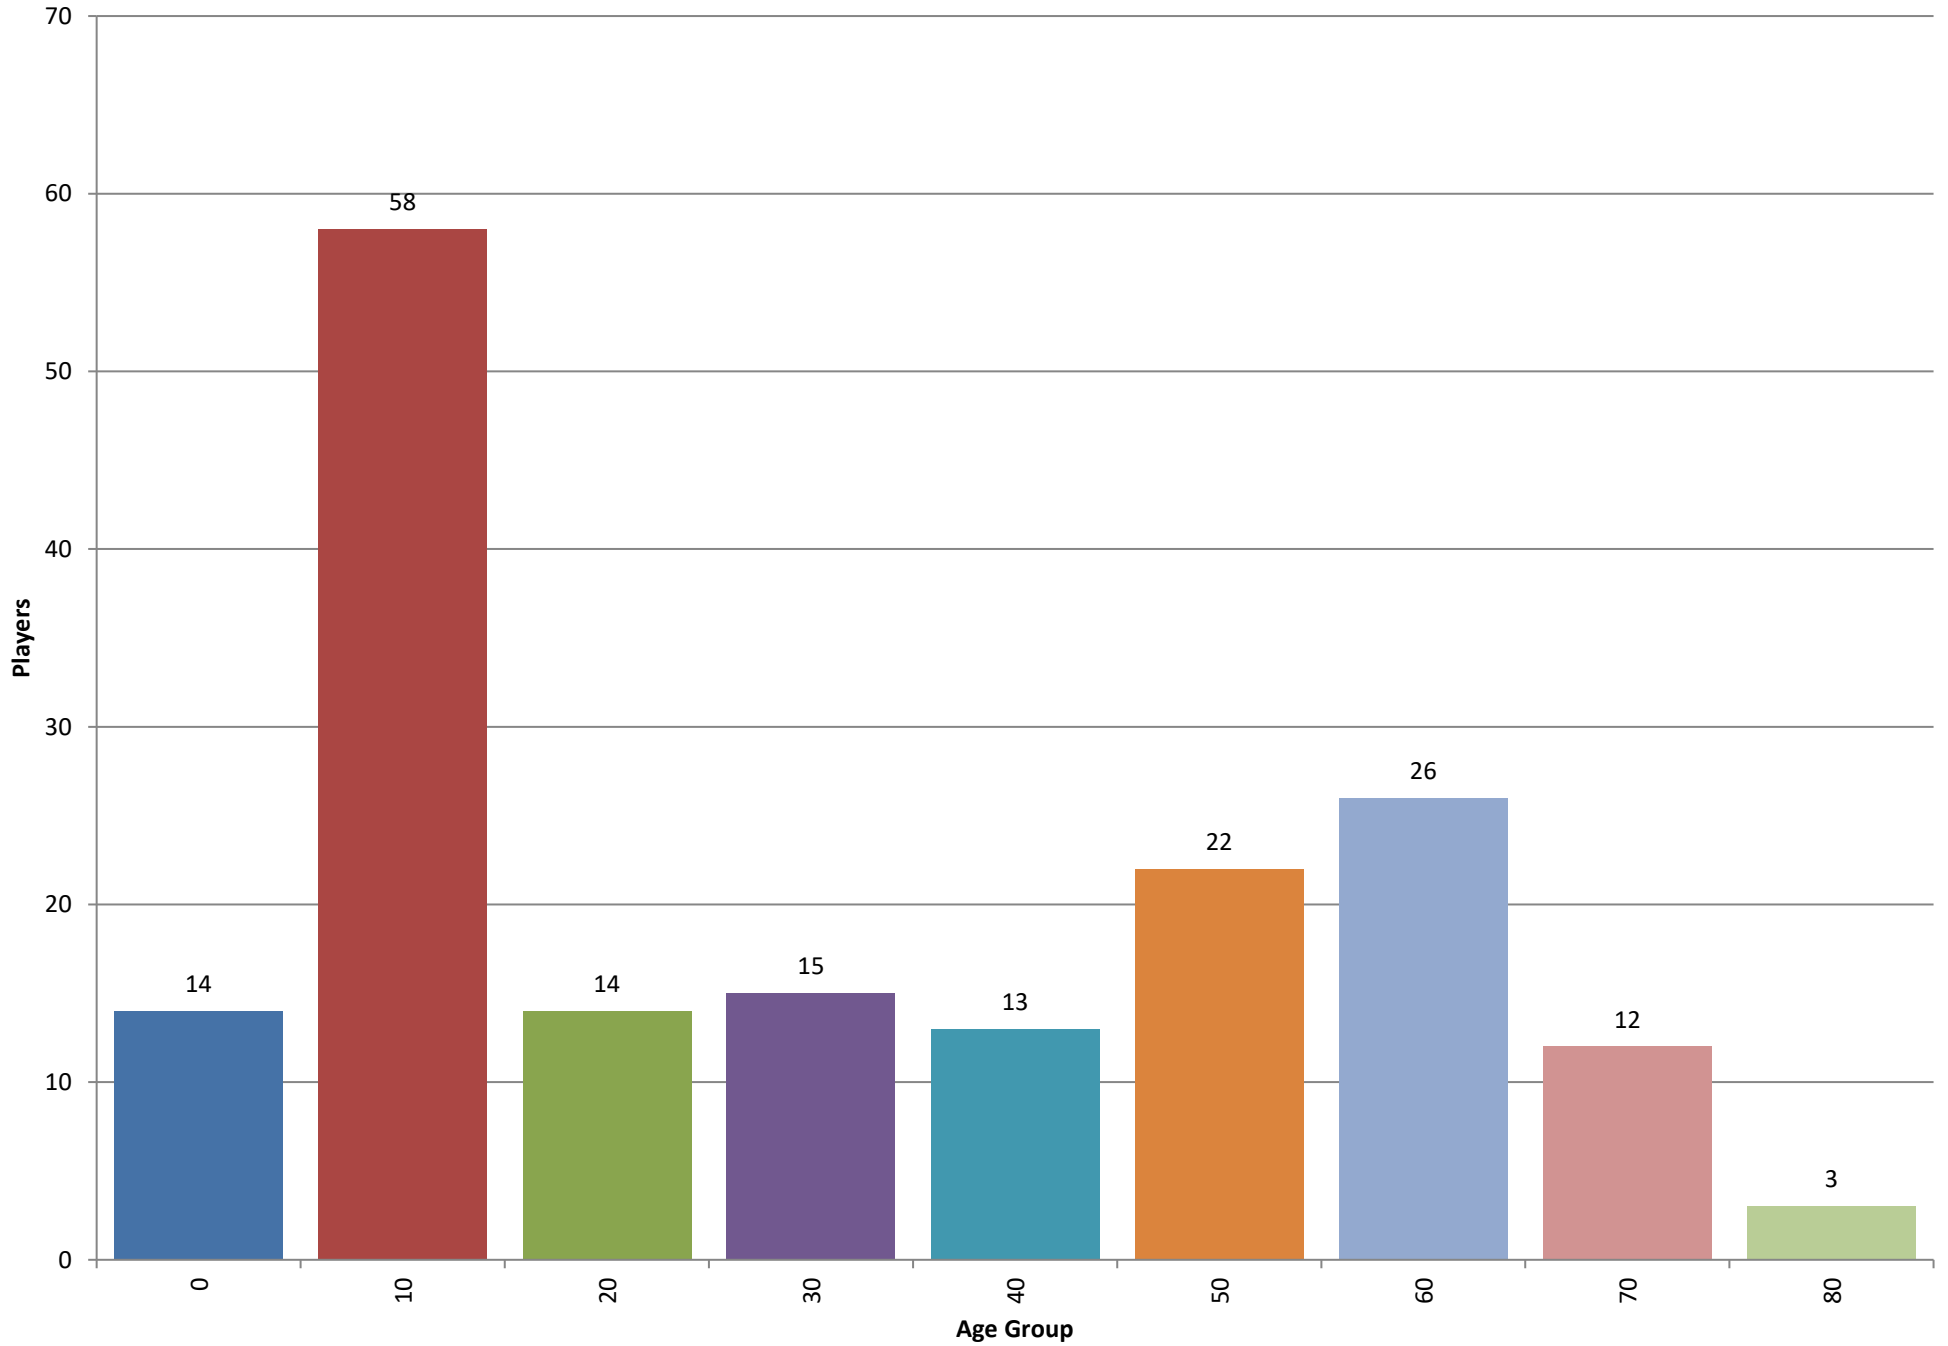

## Charts in this PDF

- 1 Youth / Adult Balance
- 2 Players by Age - Most Recent Year - bar graph
- 3 Players by Age - Most Recent Year - pie chart
- 4 How many players appeared how many events ago - Including the most recent event
- 5 How many players appeared how many events ago - Excluding the most recent event
- 6 Cities with 4 or more players - Last 3 Years
- 7 Players located - North, South or Equal with Natick - Last 3 Years
- 8 Players located - East, West or Equal with Natick - Last 3 Years
- 9 Players located - North/South, East/West or Equal with Natick - Last 3 Years
- 10 MCC Players who played away from the Club by Age - Played at the MCC in last 3 years and a MACA or CCA event - bar chart
- 11 MCC Players who played away from the Club by Age - Played at the MCC in last 3 years and a MACA or CCA event - pie chart
- 12 MCC Players who played away from the Club by Rating - Played at the MCC in last 3 years and a MACA or CCA event - bar chart
- 13 MCC Players who played away from the Club by Rating - Played at the MCC in last 3 years and a MACA or CCA event - pie chart

# Youth / Adult Balance

# Players by Age

Most Recent Year - bar graph

# Players by Age

Most Recent Year - pie chart