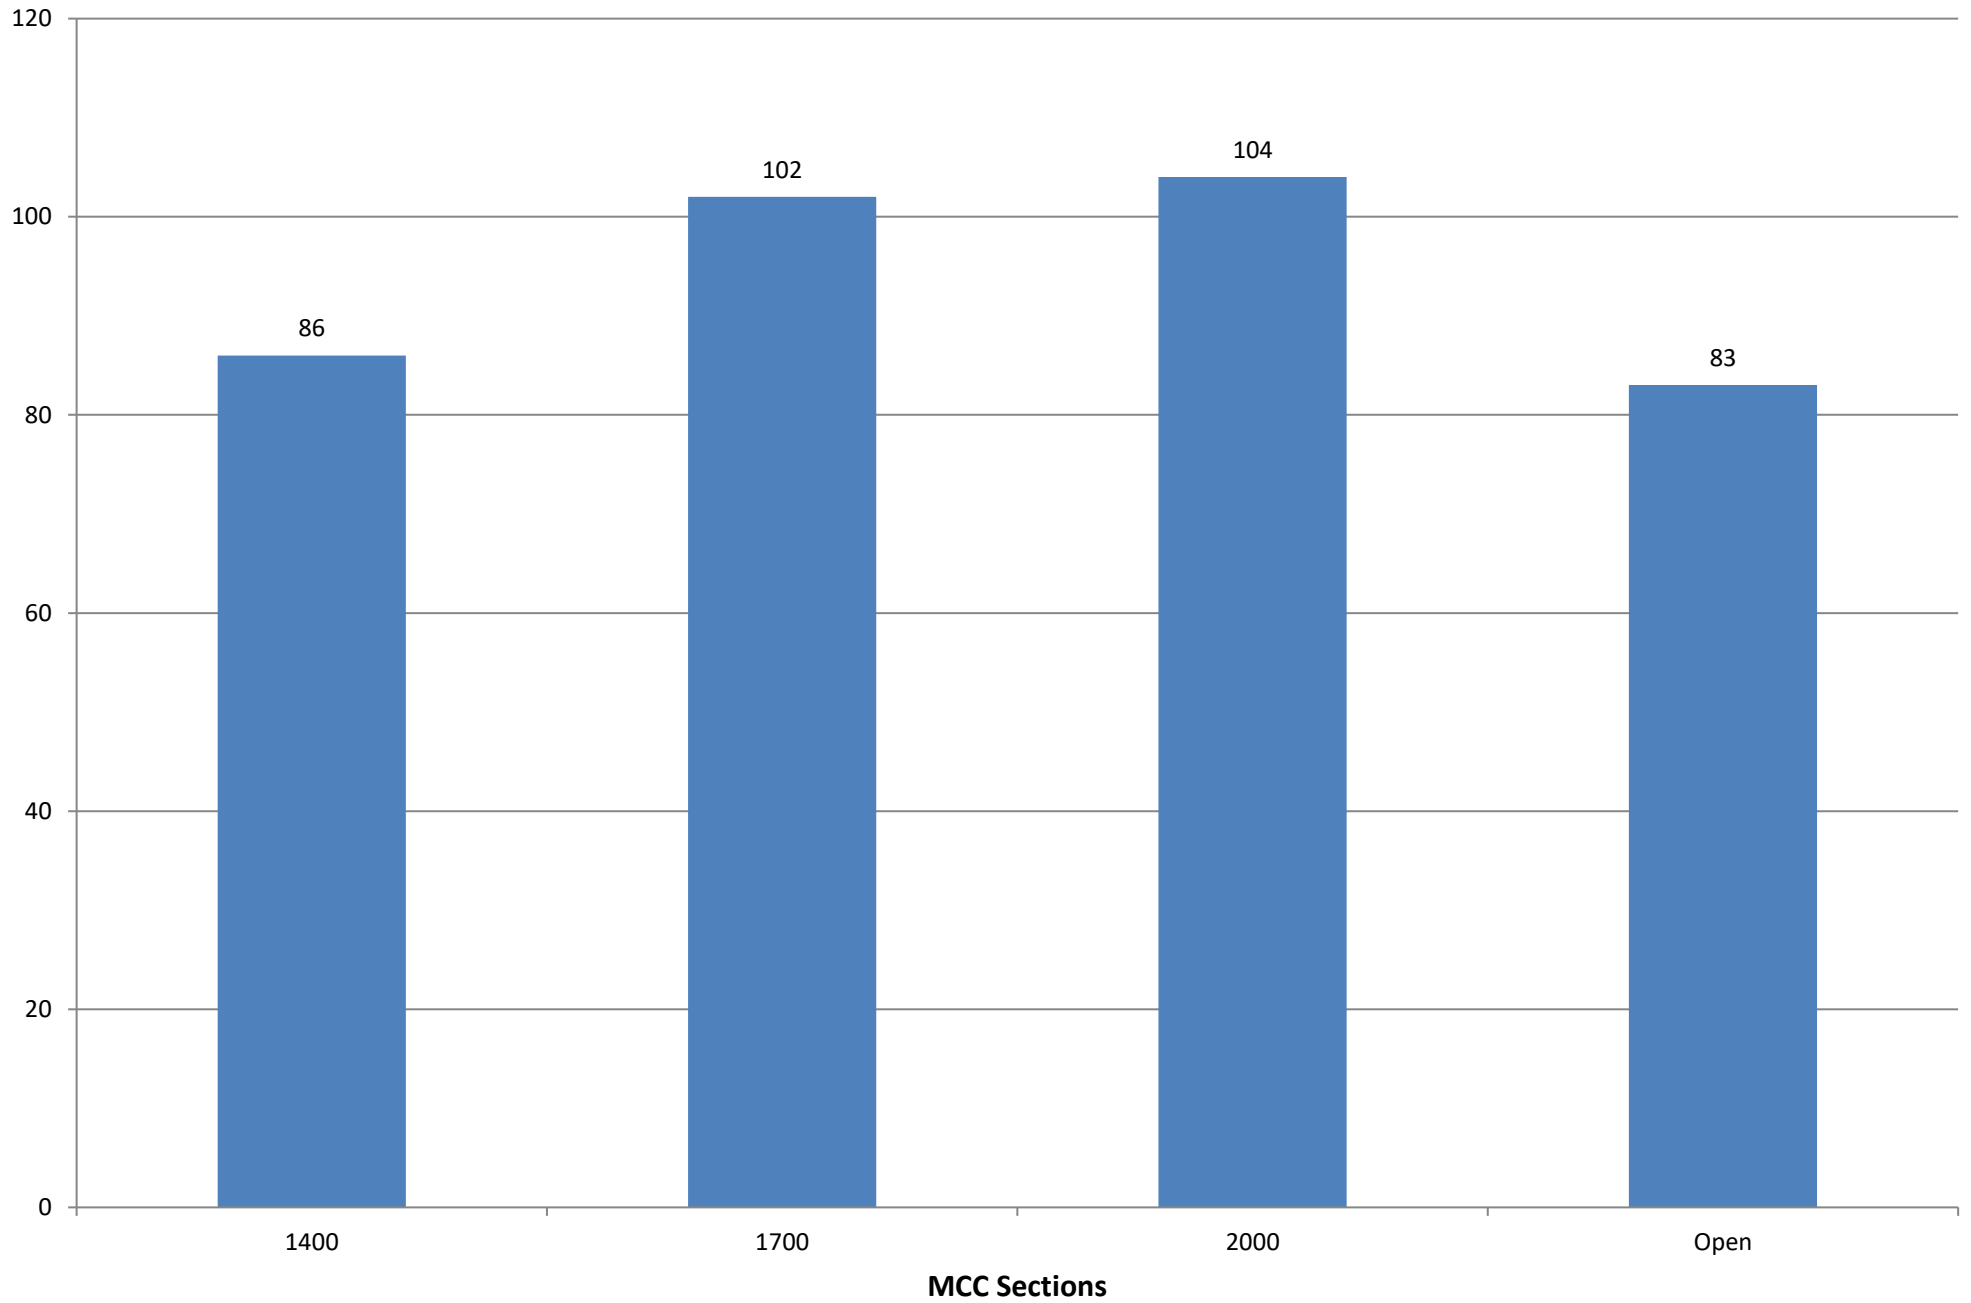

Charts in this PDF

- 1 Rating Distribution for the - players we keep stickers ready for - (USCF is current OR USCF expired less than 2 years ago)
- 2 Rating Distribution for those - who have played in the last 12 months
- 3 "Natural" Sections for the - players we keep stickers ready for - (USCF is current OR USCF expired less than 2 years ago)
- 4 "Natural" Sections for those - who have played in the last 12 months

Rating Distribution for the players we keep stickers ready for

(USCF is current OR USCF expired less than 2 years ago)

Rating Distribution for those

who have played in the last 12 months

**"Natural" Sections for the
players we keep stickers ready for**
(USCF is current OR USCF expired less than 2 years ago)

"Natural" Sections for those

who have played in the last 12 months