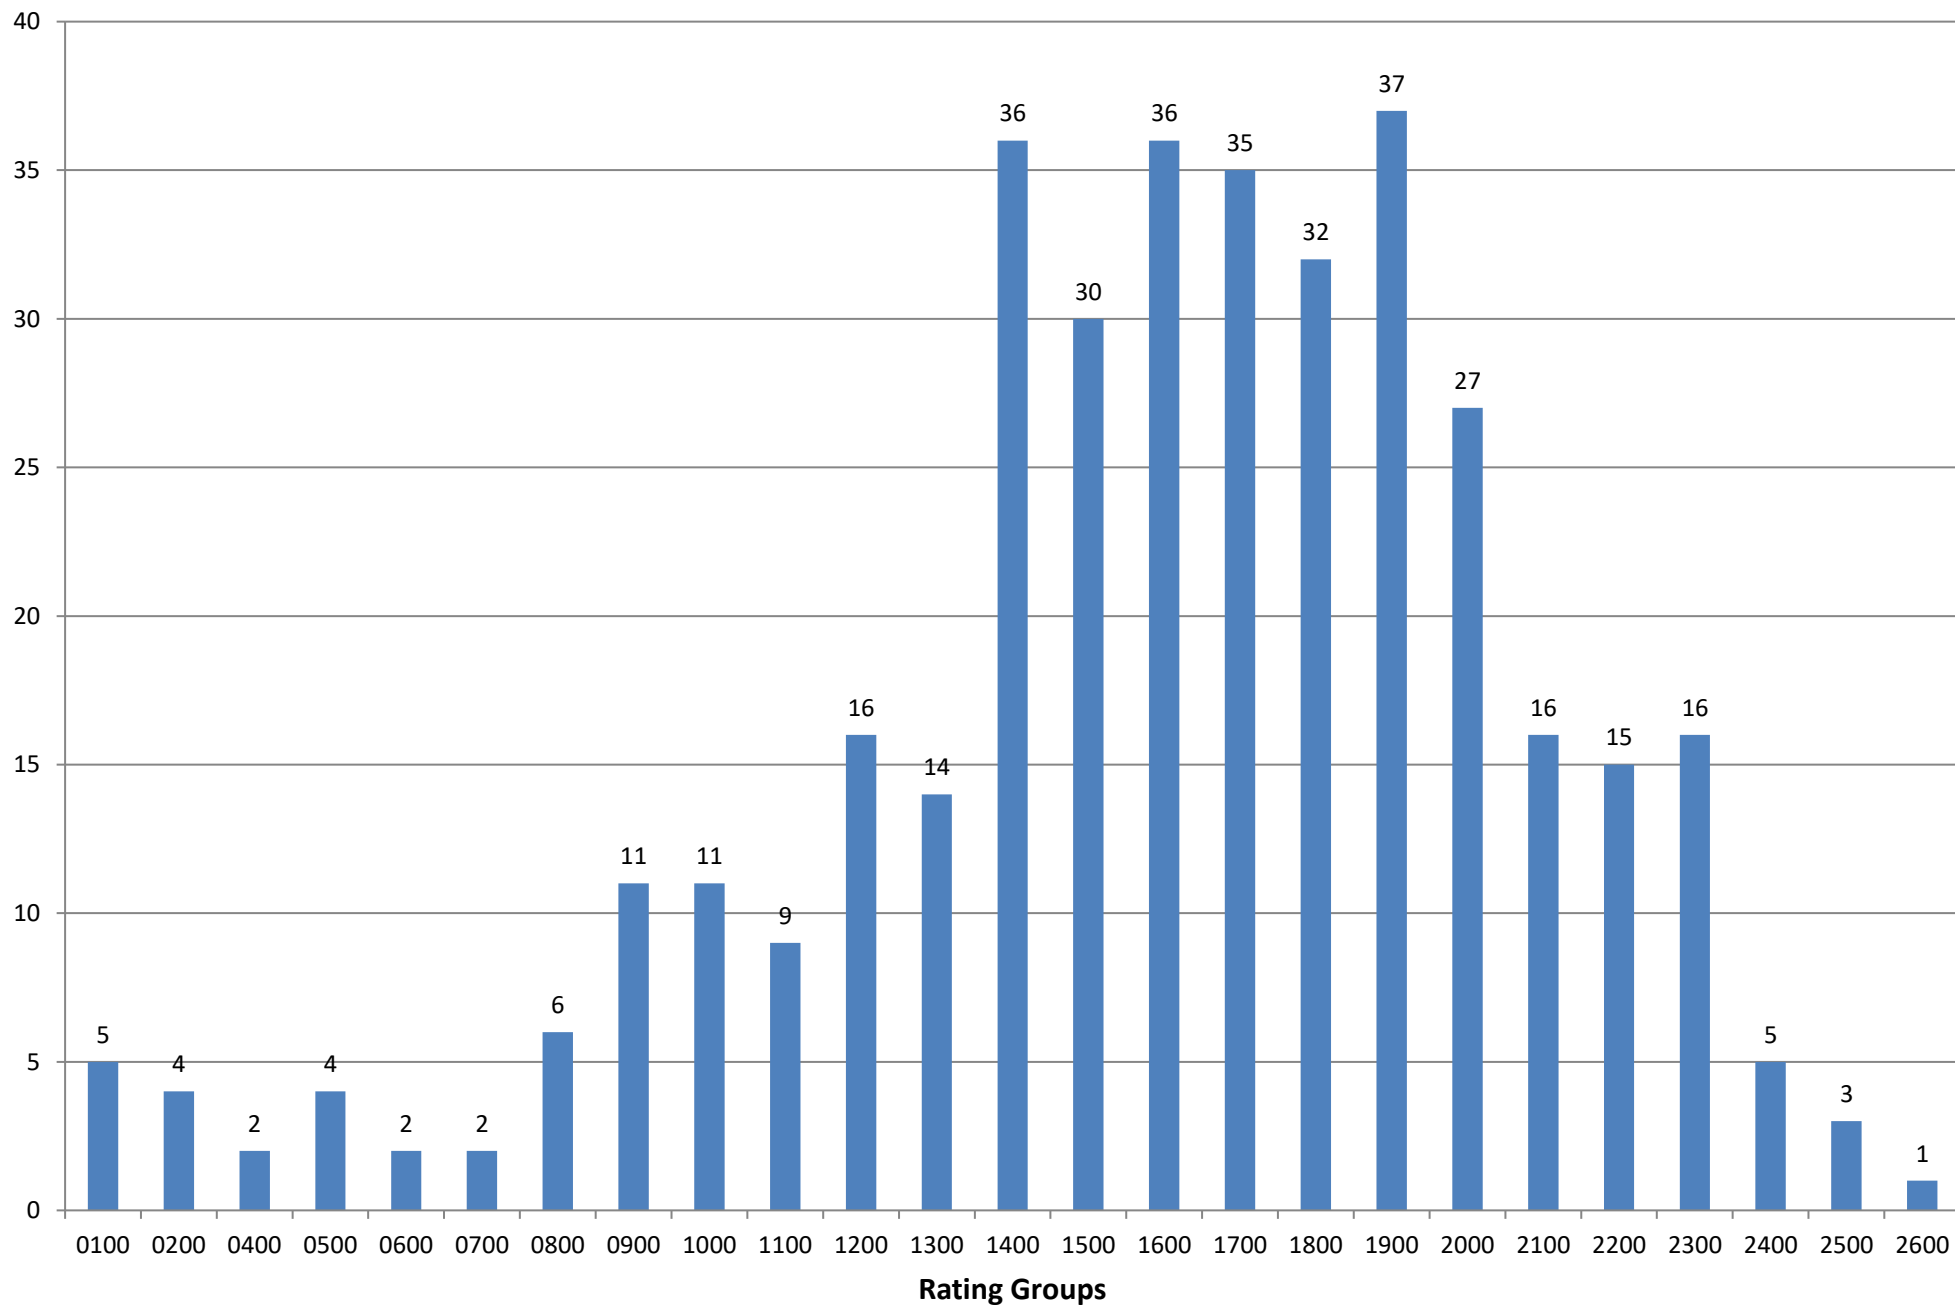

Charts in this PDF

- 1 Rating Distribution for the - players we keep stickers ready for - (USCF is current OR USCF expired less than 2 years ago)
- 2 Rating Distribution for those - who have played in the last 12 months
- 3 "Natural" Sections for the - players we keep stickers ready for - (USCF is current OR USCF expired less than 2 years ago)
- 4 "Natural" Sections for those - who have played in the last 12 months

Rating Distribution for the players we keep stickers ready for

(USCF is current OR USCF expired less than 2 years ago)

Rating Distribution for those

who have played in the last 12 months

**"Natural" Sections for the
players we keep stickers ready for**
(USCF is current OR USCF expired less than 2 years ago)

"Natural" Sections for those

who have played in the last 12 months