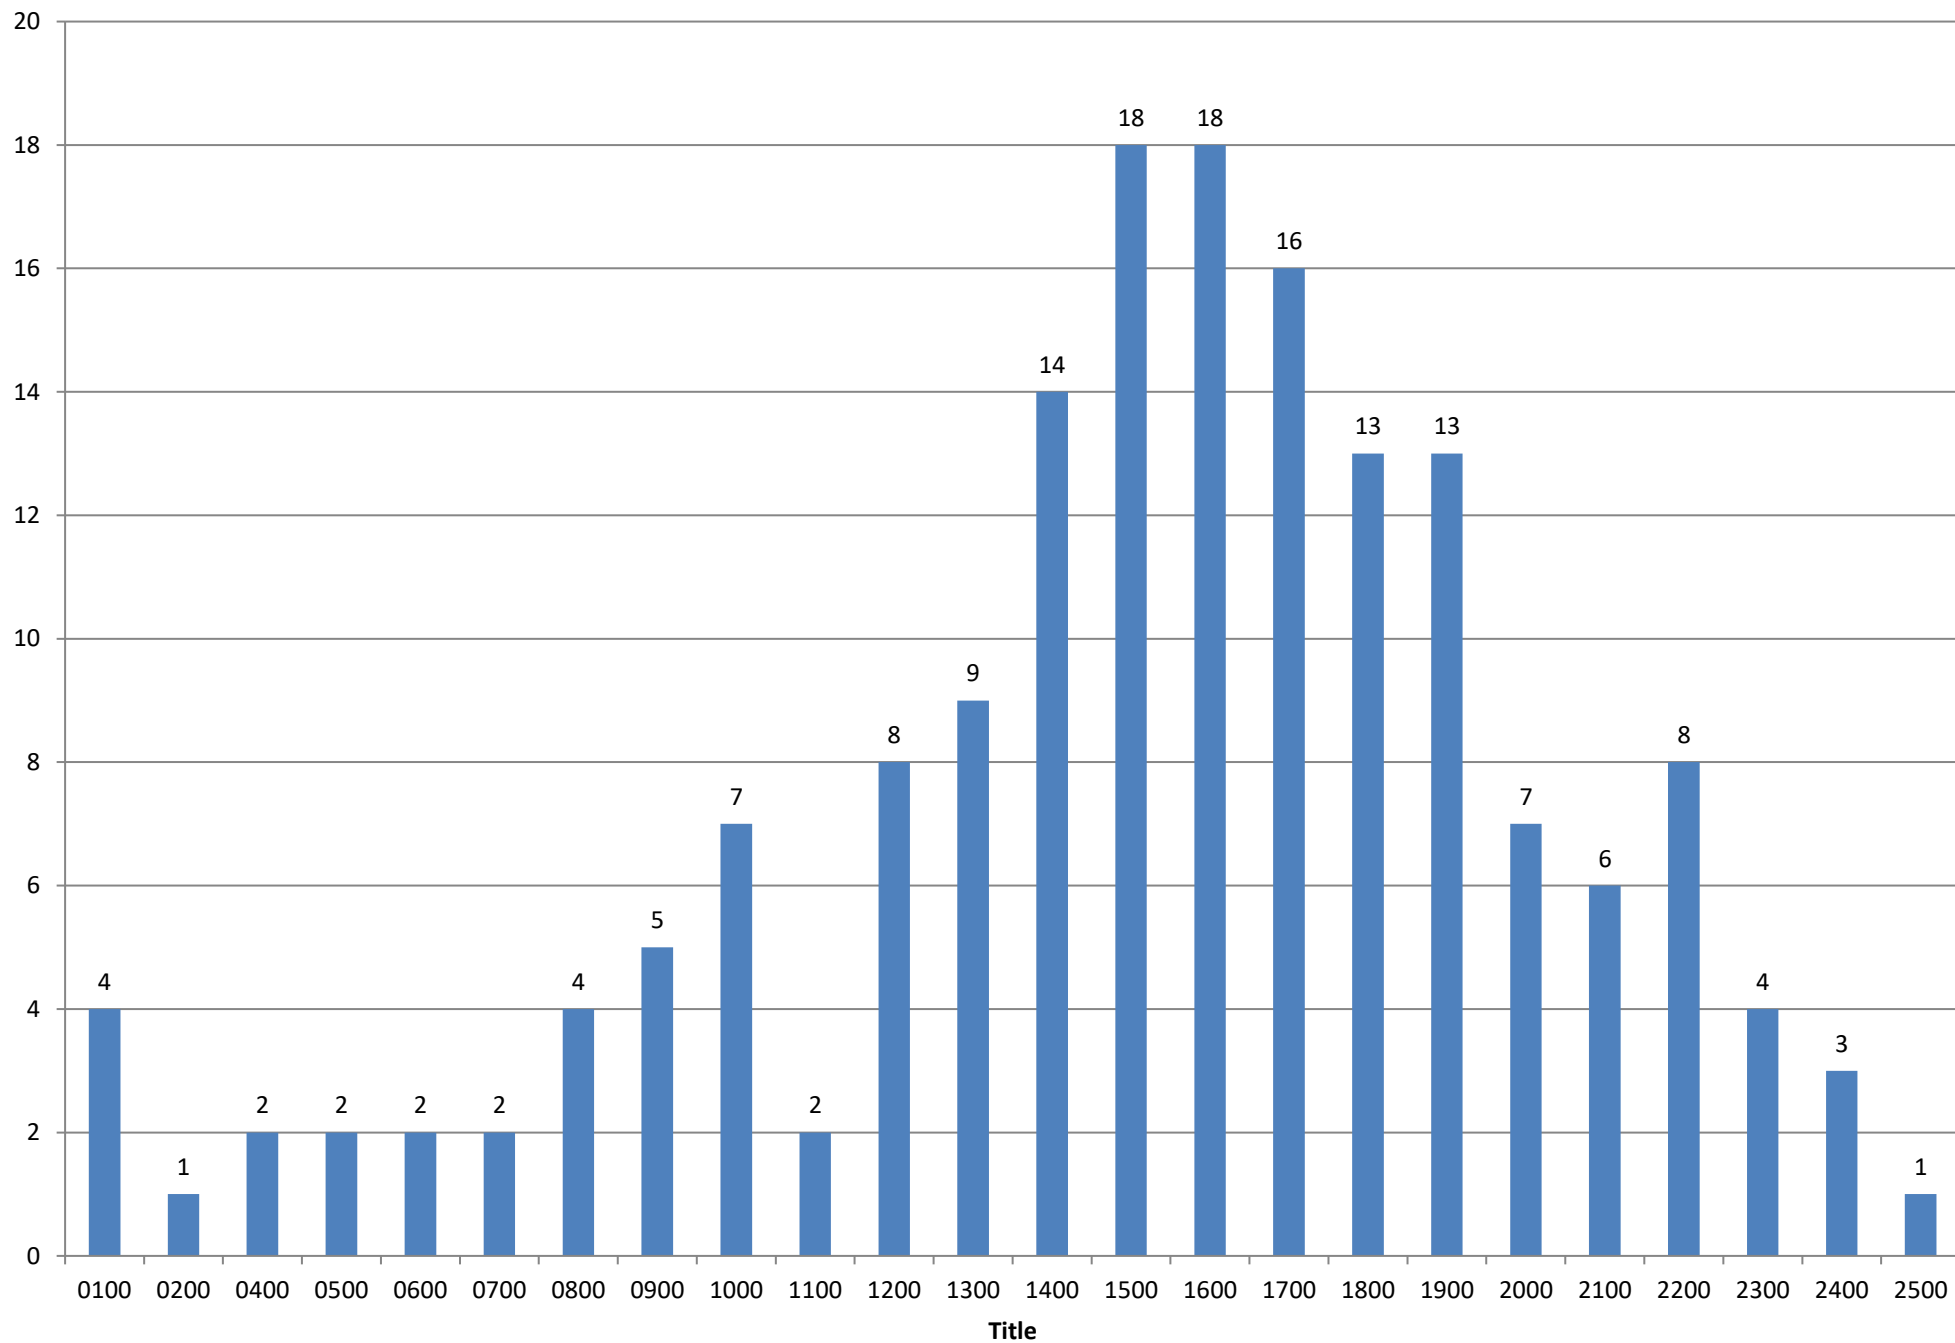

Charts in this PDF

- 1 Rating Distribution for the - players we keep stickers ready for - (USCF is current OR USCF expired less than 2 years ago)
- 2 Rating Distribution for those - who have played in the last 12 months
- 3 "Natural" Sections for the - players we keep stickers ready for - (USCF is current OR USCF expired less than 2 years ago)
- 4 "Natural" Sections for those - who have played in the last 12 months

Rating Distribution for the players we keep stickers ready for

(USCF is current OR USCF expired less than 2 years ago)

Rating Distribution for those

who have played in the last 12 months

**"Natural" Sections for the
players we keep stickers ready for**
(USCF is current OR USCF expired less than 2 years ago)

"Natural" Sections for those

who have played in the last 12 months