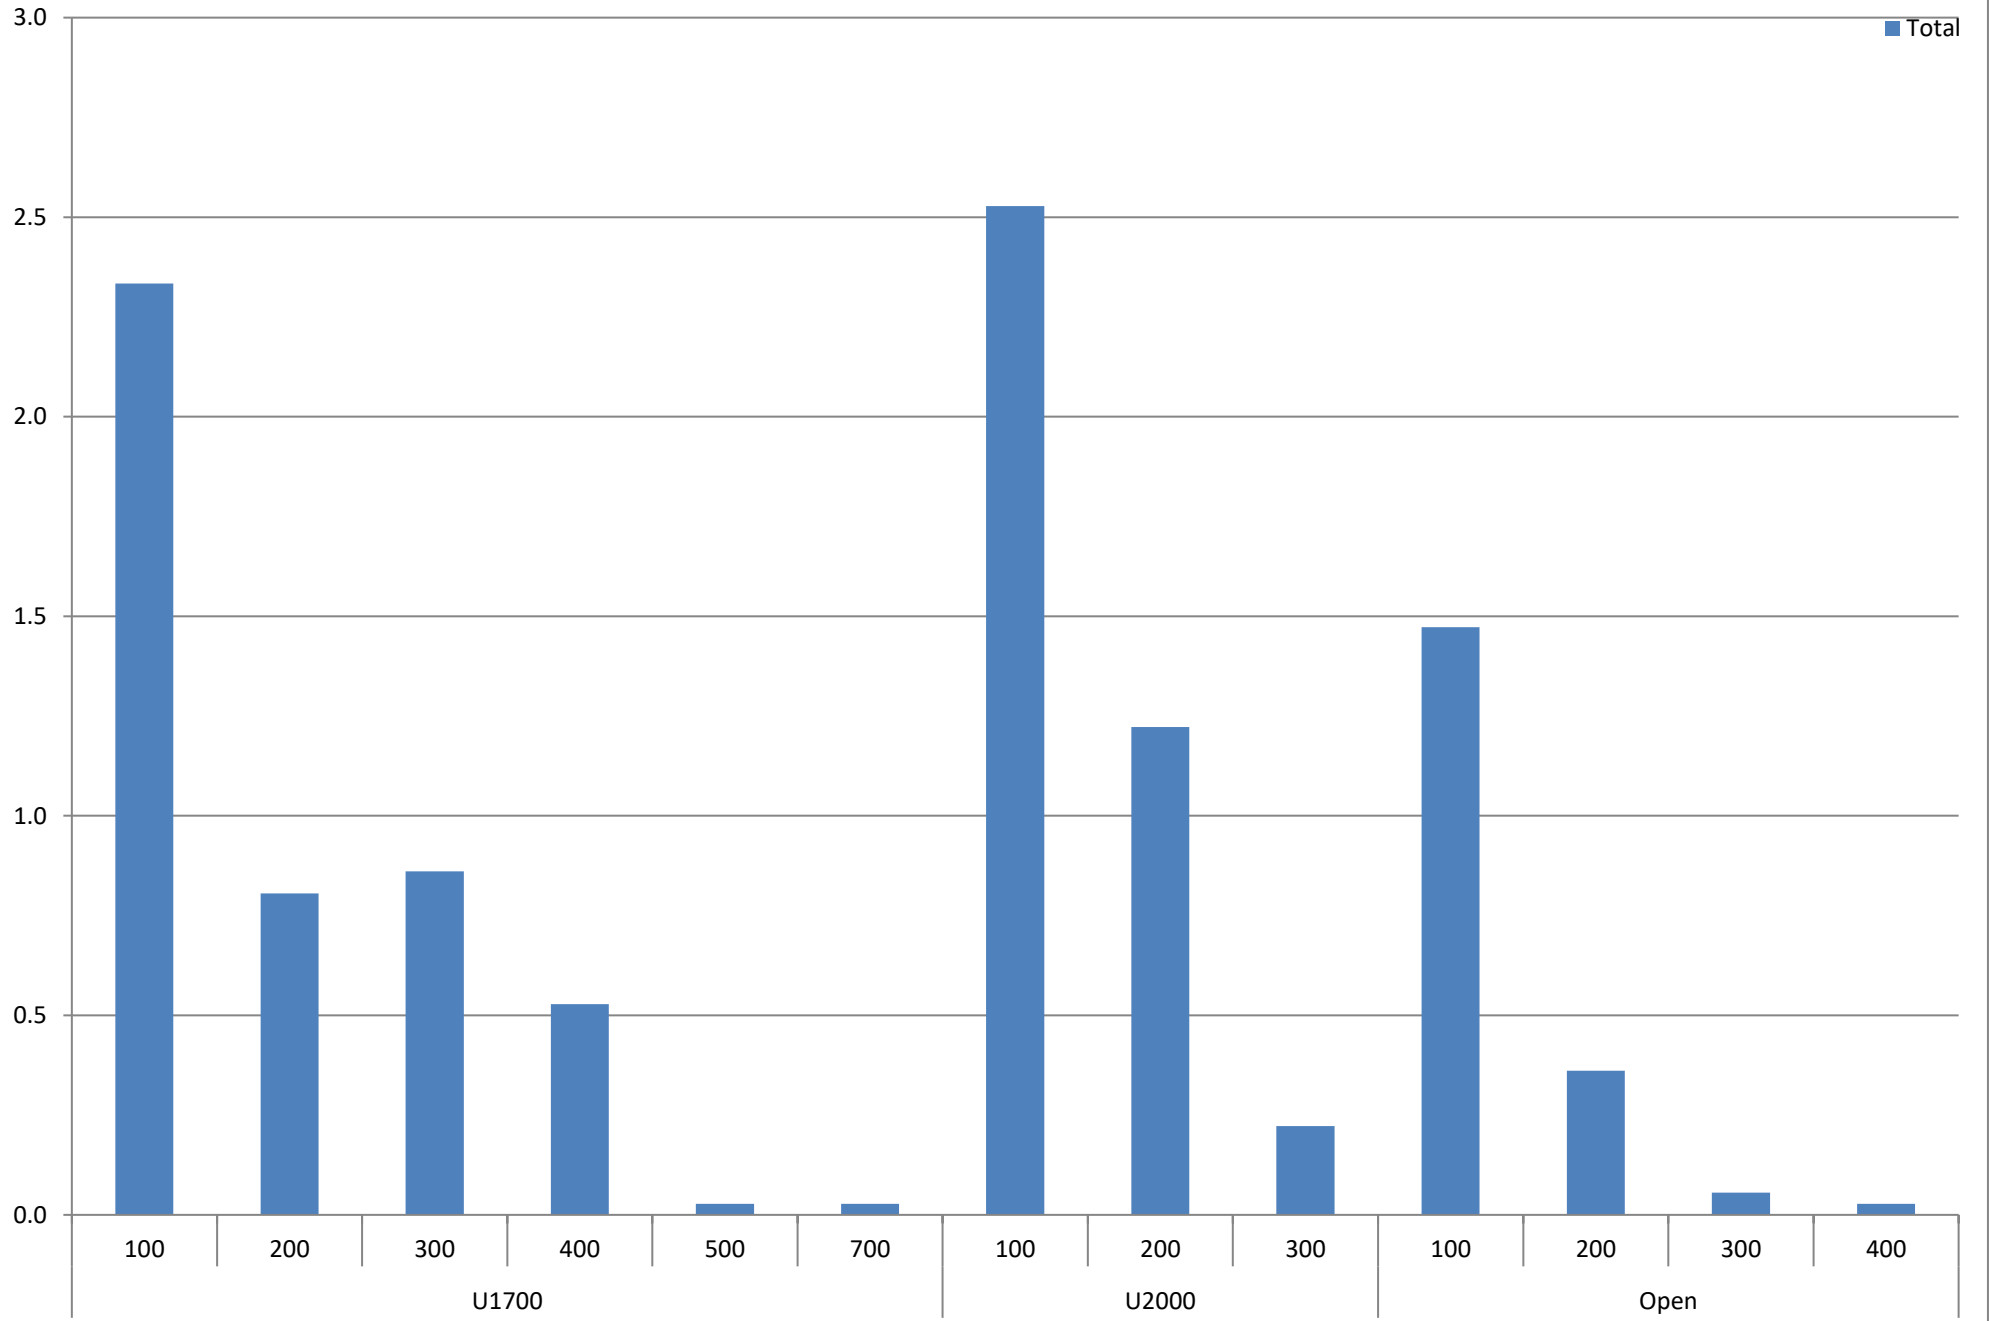

Charts in this PDF

- 1 Number of players in a section - playing up from a lower section
- 2 Number of players in the Open Section - playing up from a lower section
- 3 Number of players in the U2000 section - playing up from a lower section
- 4 Number of players in the U1700 section - playing up from a lower section
- 5 Percentage of players in a section - playing up from a lower section
- 6 Percentage of players in the Open section - playing up from a lower section
- 7 Percentage of players in the U2000 section - playing up from a lower section
- 8 Percentage of players in the U1700 section - playing up from a lower section
- 9 Total times a player played up - and was within N points of their natural sections ceiling - (most recent 3 years)
- 10 Average of how many times a player played up - and was within N points of their natural sections ceiling - (most recent 3 years)

**Total times a player played up
and was within N points of their natural sections ceiling**
(most recent 3 years)

**Average of how many times a player played up
and was within N points of their natural sections ceiling**
(most recent 3 years)

Percentage of players in a section

playing up from a lower section

Percentage of players in the Open section

playing up from a lower section

Percentage of players in the U2000 section

playing up from a lower section

Most recent 3 years of events

Number of players in the Open Section

playing up from a lower section

Number of players in the U2000 section

playing up from a lower section

Number of players in the U1700 section