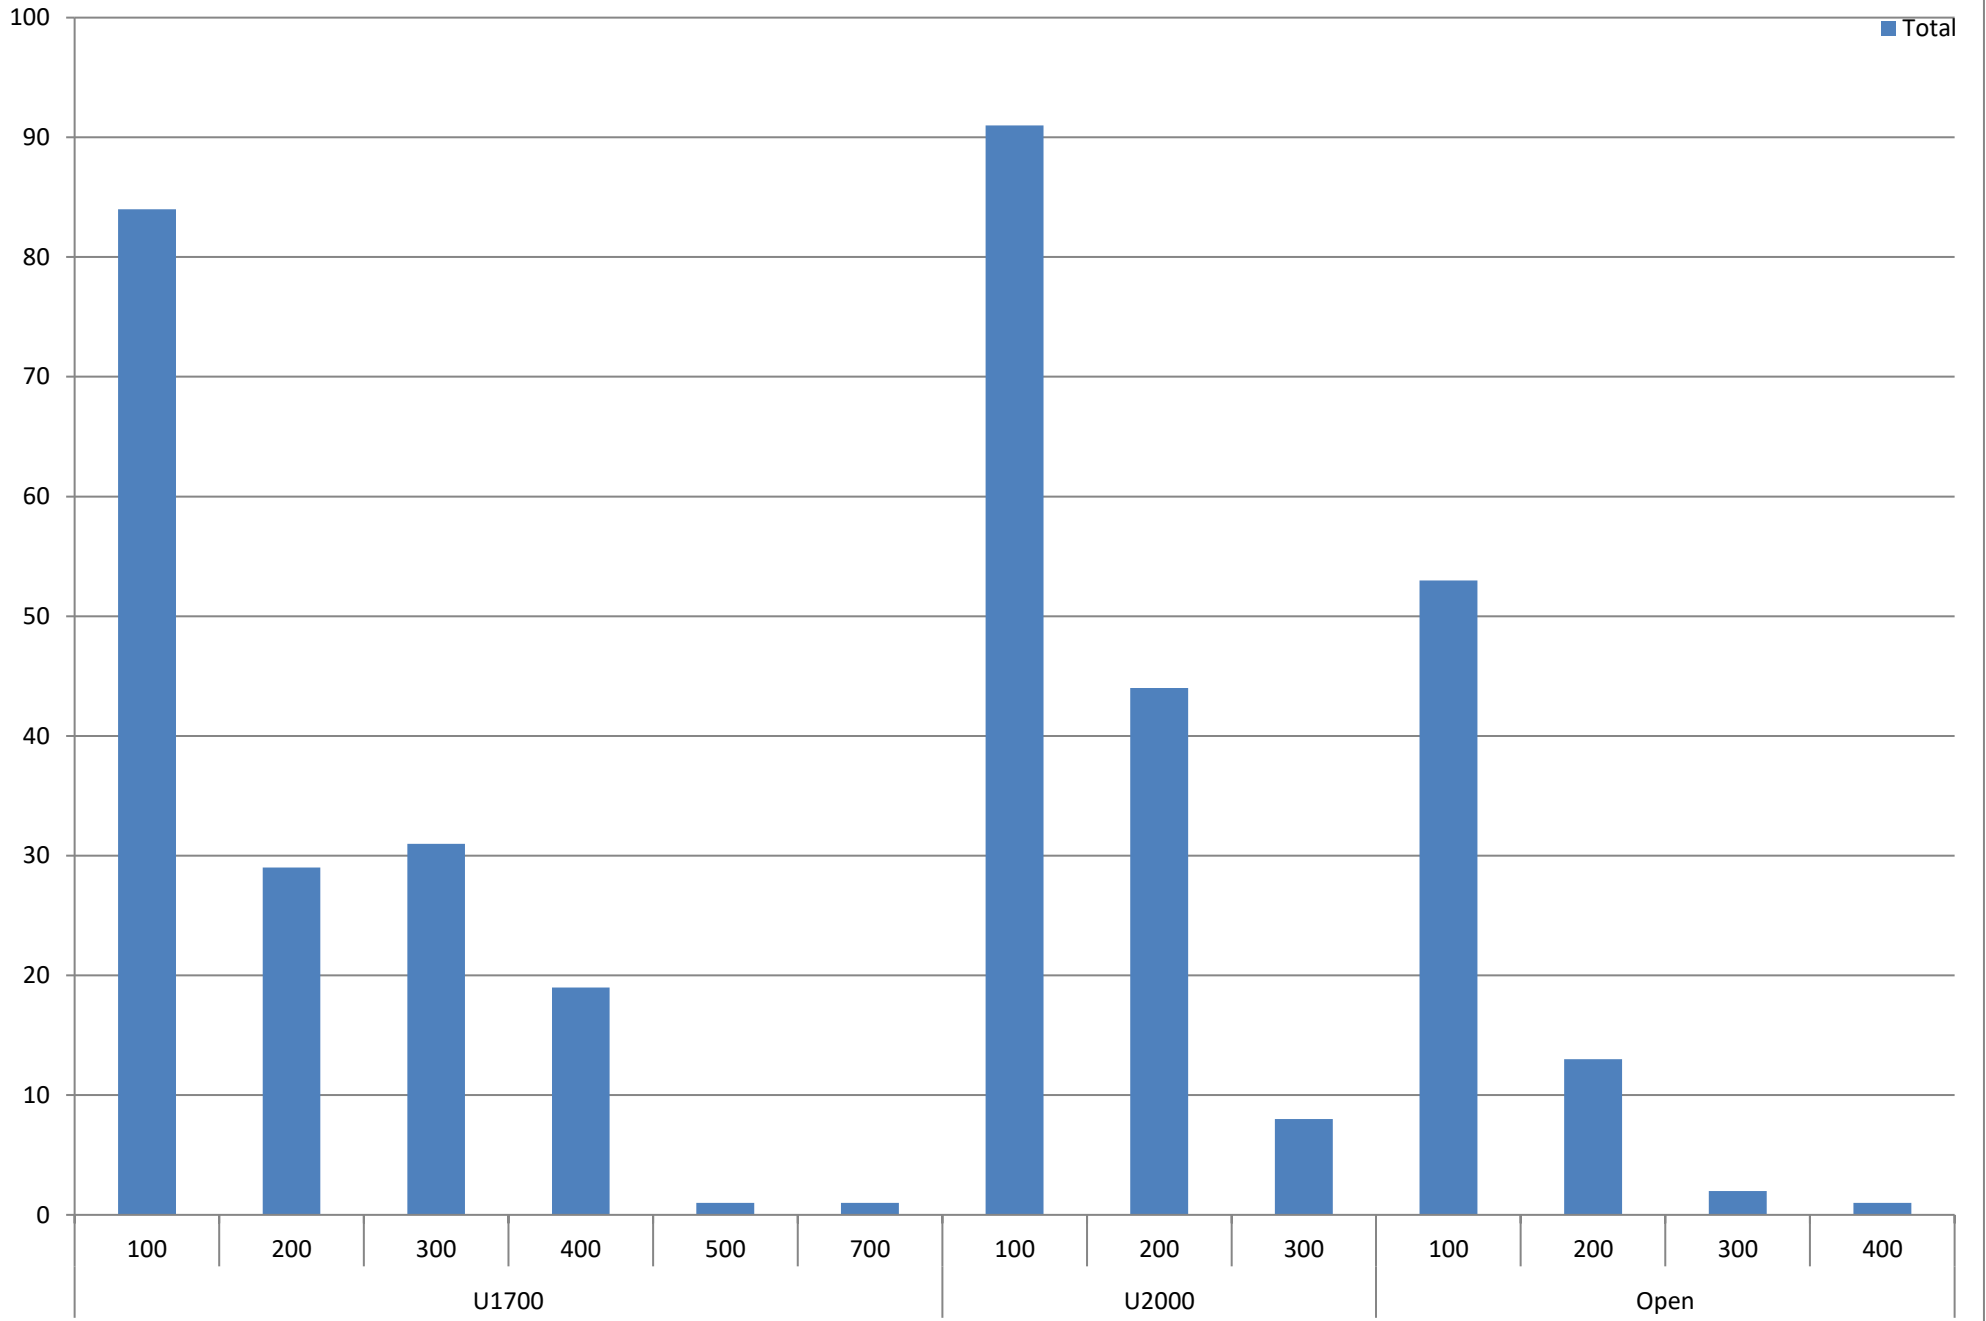

Charts in this PDF

- 1 Number of players in a section - playing up from a lower section
- 2 Number of players in the Open Section - playing up from a lower section
- 3 Number of players in the U2000 section - playing up from a lower section
- 4 Number of players in the U1700 section - playing up from a lower section
- 5 Percentage of players in a section - playing up from a lower section
- 6 Percentage of players in the Open section - playing up from a lower section
- 7 Percentage of players in the U2000 section - playing up from a lower section
- 8 Percentage of players in the U1700 section - playing up from a lower section
- 9 Total times a player played up - and was within N points of their natural sections ceiling - (most recent 3 years)
- 10 Average of how many times a player played up - and was within N points of their natural sections ceiling - (most recent 3 years)

**Total times a player played up
and was within N points of their natural sections ceiling**
(most recent 3 years)

**Average of how many times a player played up
and was within N points of their natural sections ceiling**
(most recent 3 years)

Percentage of players in a section

playing up from a lower section

Percentage of players in the Open section

playing up from a lower section

Percentage of players in the U2000 section

playing up from a lower section

Most recent 3 years of events

Number of players in the Open Section

playing up from a lower section

Number of players in the U2000 section

playing up from a lower section

Number of players in the U1700 section