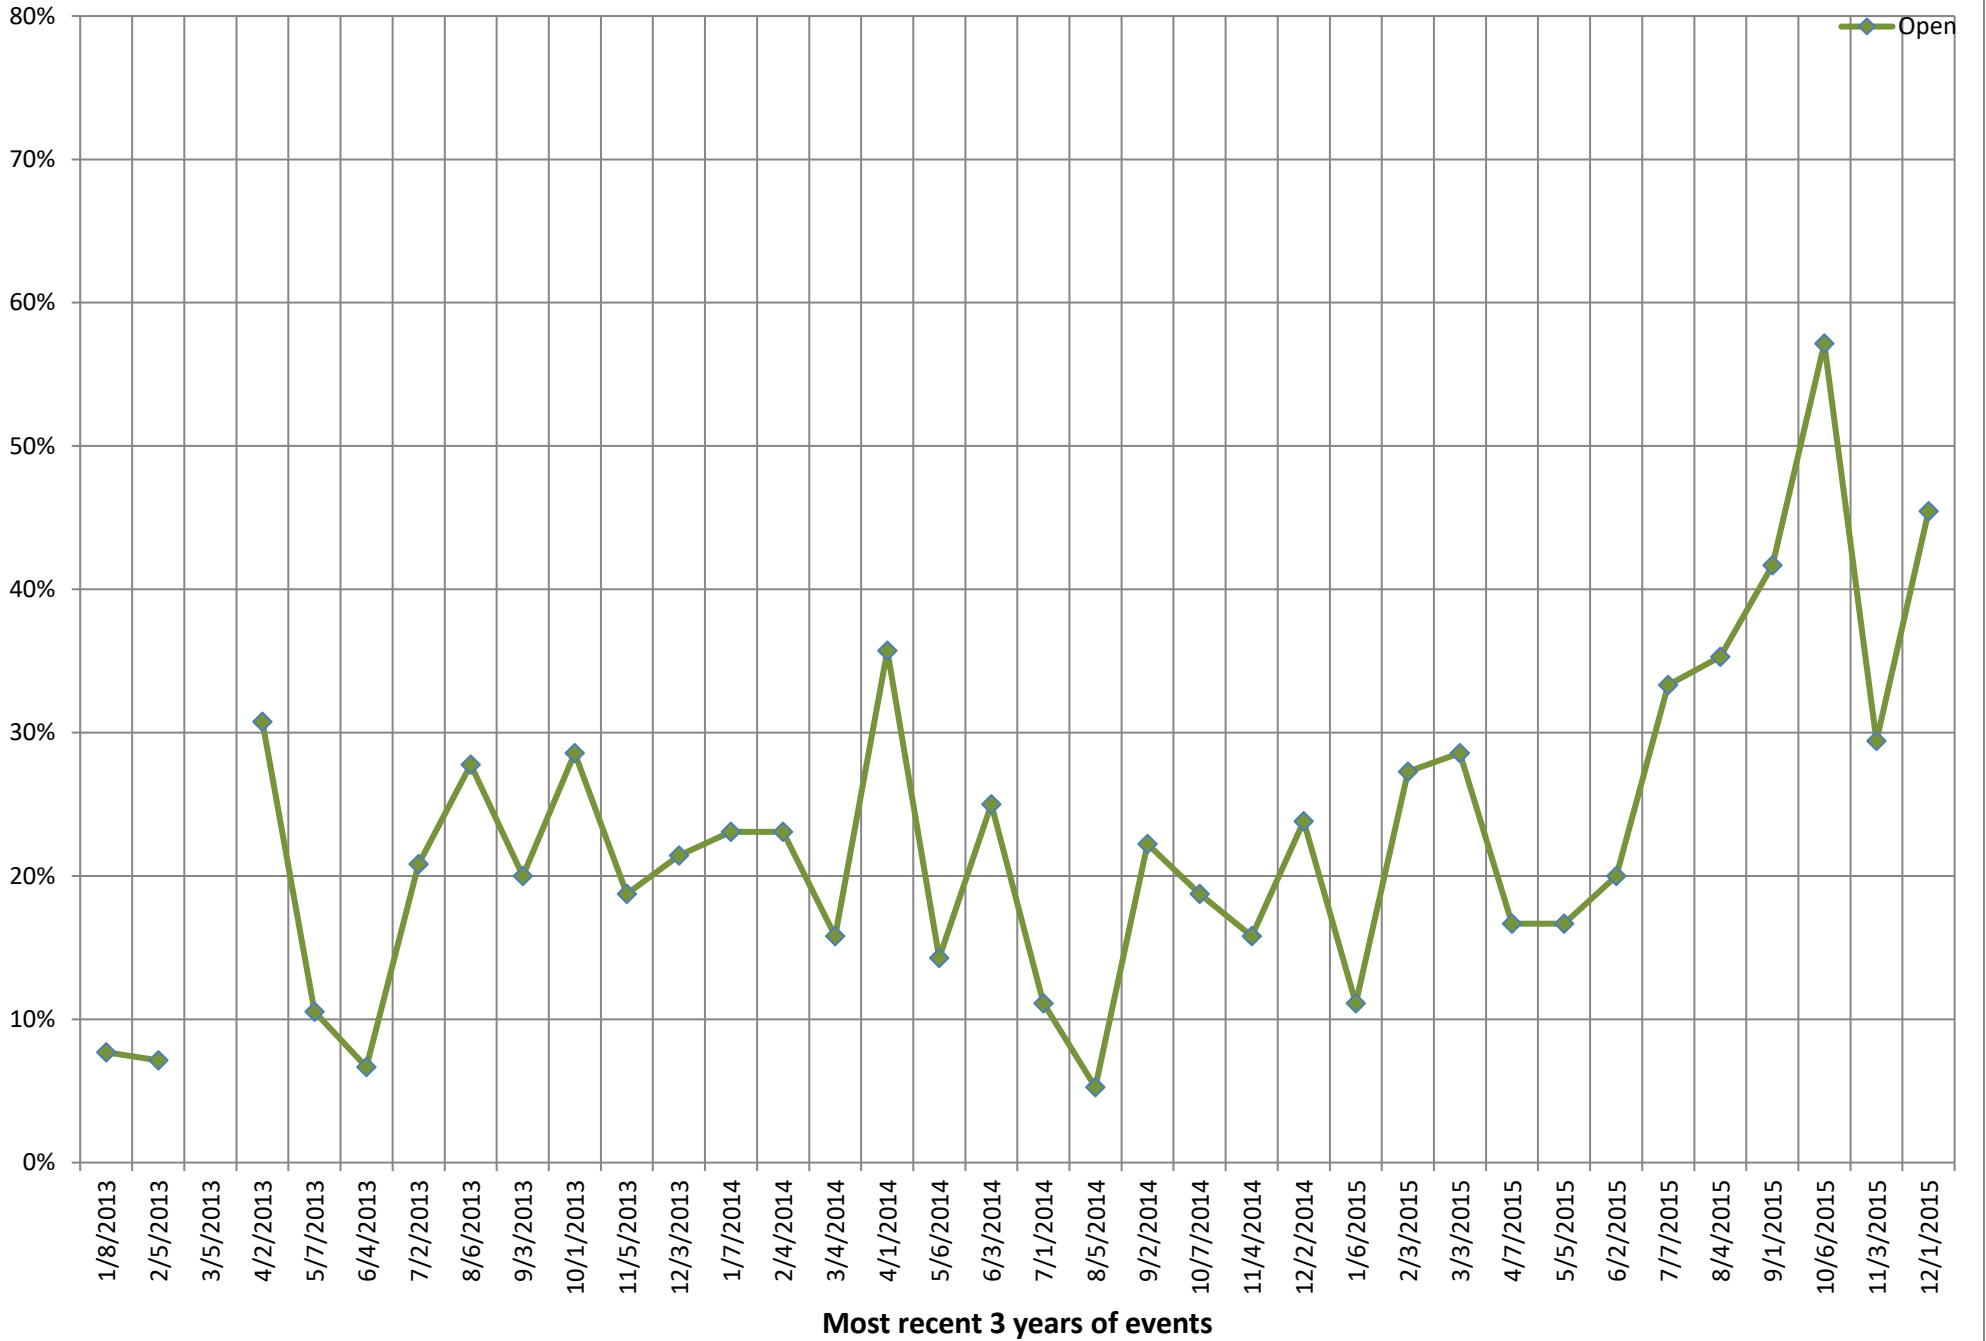

Charts in this PDF

- 1 Number of players in a section - playing up from a lower section
- 2 Number of players in the Open Section - playing up from a lower section
- 3 Number of players in the U2000 section - playing up from a lower section
- 4 Number of players in the U1700 section - playing up from a lower section
- 5 Percentage of players in a section - playing up from a lower section
- 6 Percentage of players in the Open section - playing up from a lower section
- 7 Percentage of players in the U2000 section - playing up from a lower section
- 8 Percentage of players in the U1700 section - playing up from a lower section
- 9 Total times a player played up - and was within N points of their natural sections ceiling - (most recent 3 years)
- 10 Average of how many times a player played up - and was within N points of their natural sections ceiling - (most recent 3 years)

**Total times a player played up
and was within N points of their natural sections ceiling**
(most recent 3 years)

**Average of how many times a player played up
and was within N points of their natural sections ceiling**
(most recent 3 years)

Percentage of players in a section

playing up from a lower section

Percentage of players in the Open section

playing up from a lower section

Percentage of players in the U2000 section

playing up from a lower section

Most recent 3 years of events

Number of players in the Open Section

playing up from a lower section

Number of players in the U2000 section

playing up from a lower section

Number of players in the U1700 section