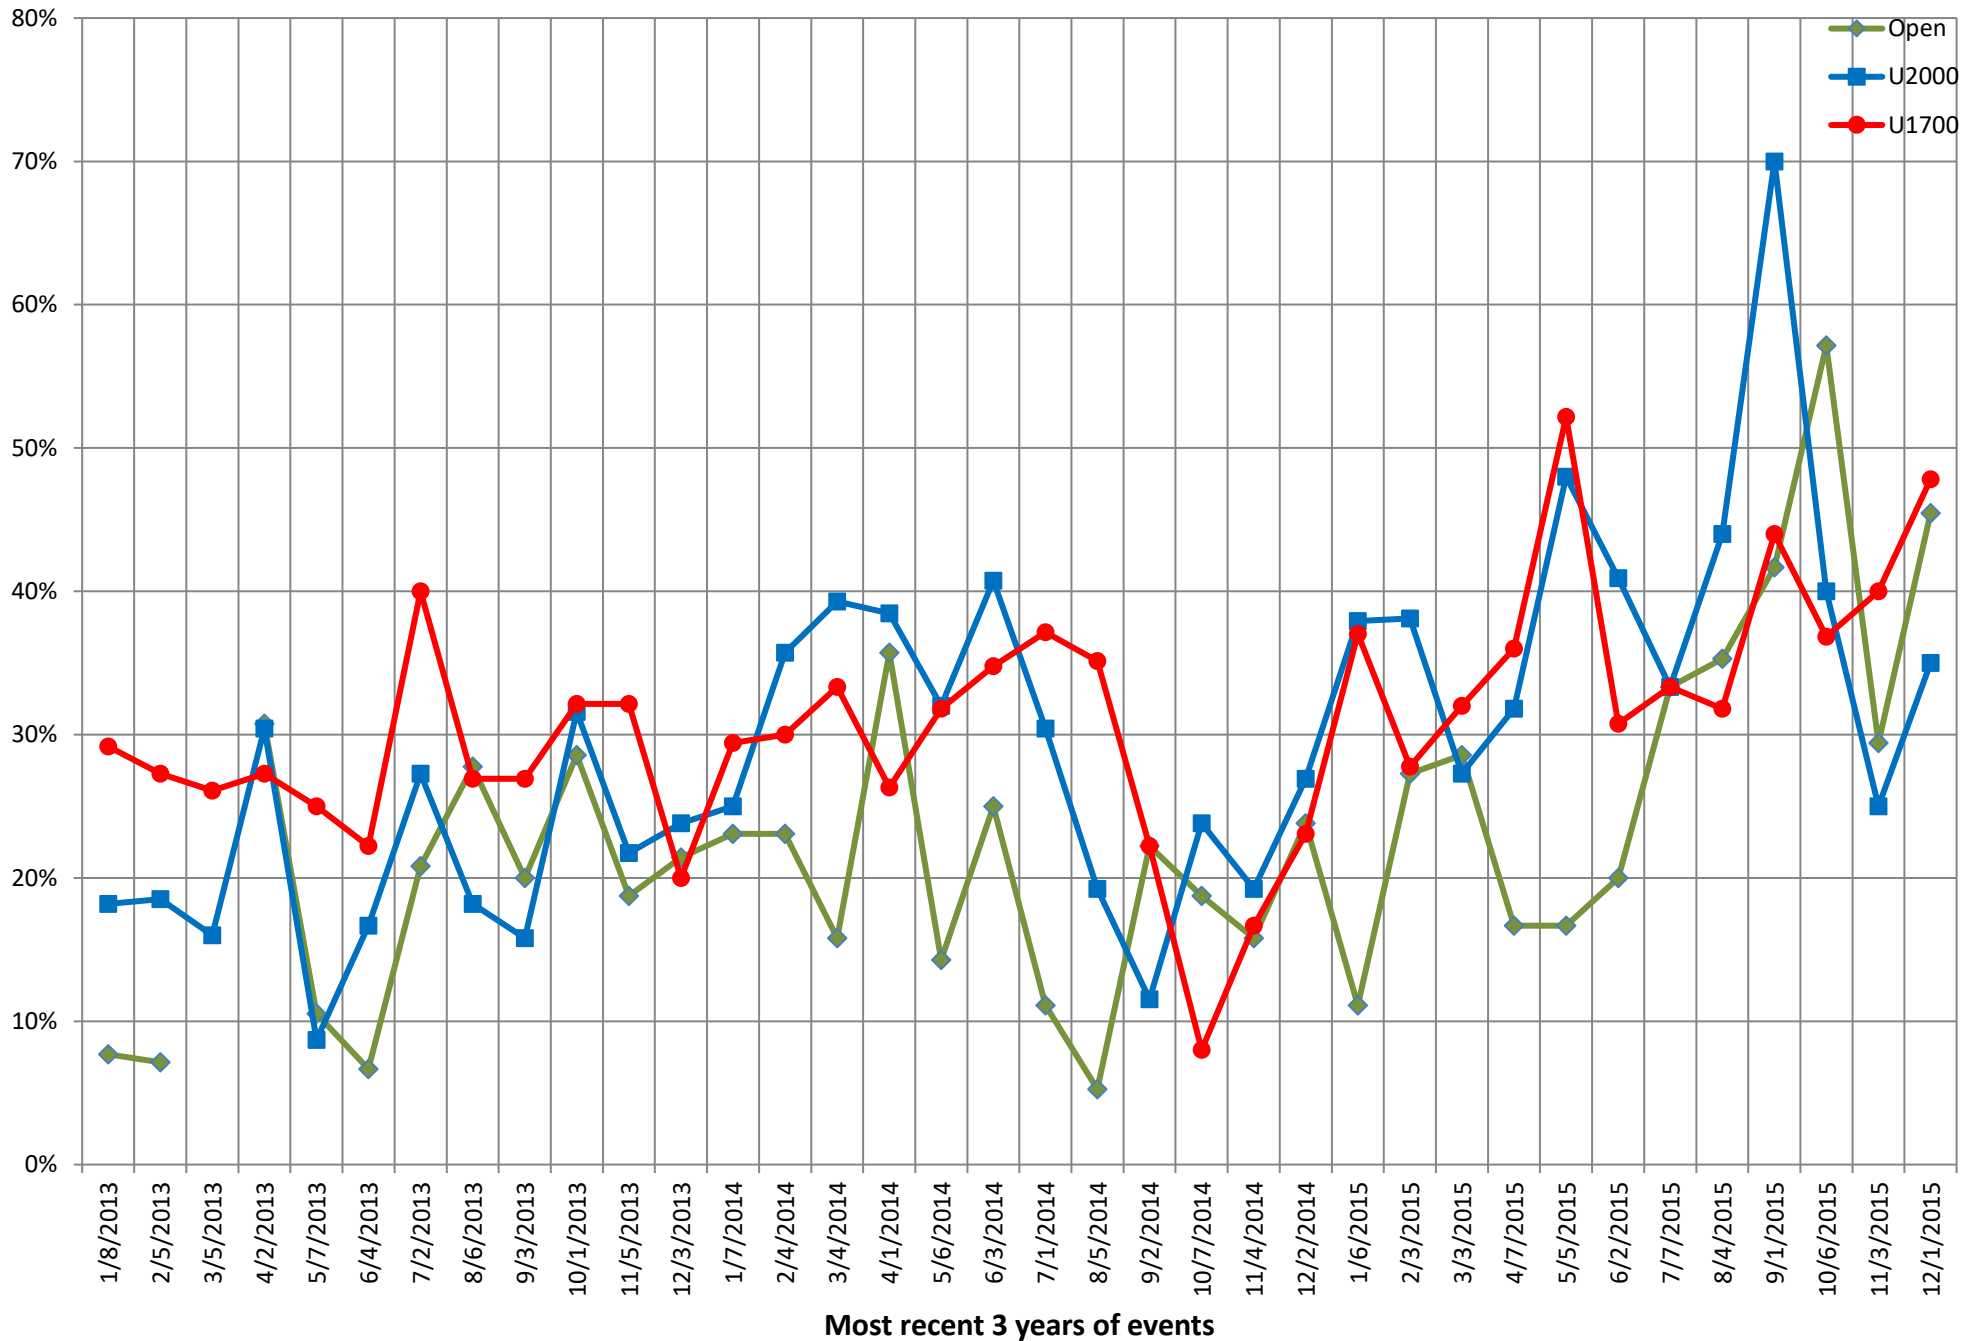

Charts in this PDF

- 1 Number of players in a section - playing up from a lower section
- 2 Number of players in the Open Section - playing up from a lower section
- 3 Number of players in the U2000 section - playing up from a lower section
- 4 Number of players in the U1700 section - playing up from a lower section
- 5 Percentage of players in a section - playing up from a lower section
- 6 Percentage of players in the Open section - playing up from a lower section
- 7 Percentage of players in the U2000 section - playing up from a lower section
- 8 Percentage of players in the U1700 section - playing up from a lower section
- 9 Total times a player played up - and was within N points of their natural sections ceiling - (most recent 3 years)
- 10 Average of how many times a player played up - and was within N points of their natural sections ceiling - (most recent 3 years)

**Total times a player played up
and was within N points of their natural sections ceiling**
(most recent 3 years)

**Average of how many times a player played up
and was within N points of their natural sections ceiling**
(most recent 3 years)

Percentage of players in a section

playing up from a lower section

Percentage of players in the Open section

playing up from a lower section

Percentage of players in the U2000 section

playing up from a lower section

Most recent 3 years of events

Number of players in the Open Section

playing up from a lower section

Number of players in the U2000 section

playing up from a lower section

Number of players in the U1700 section