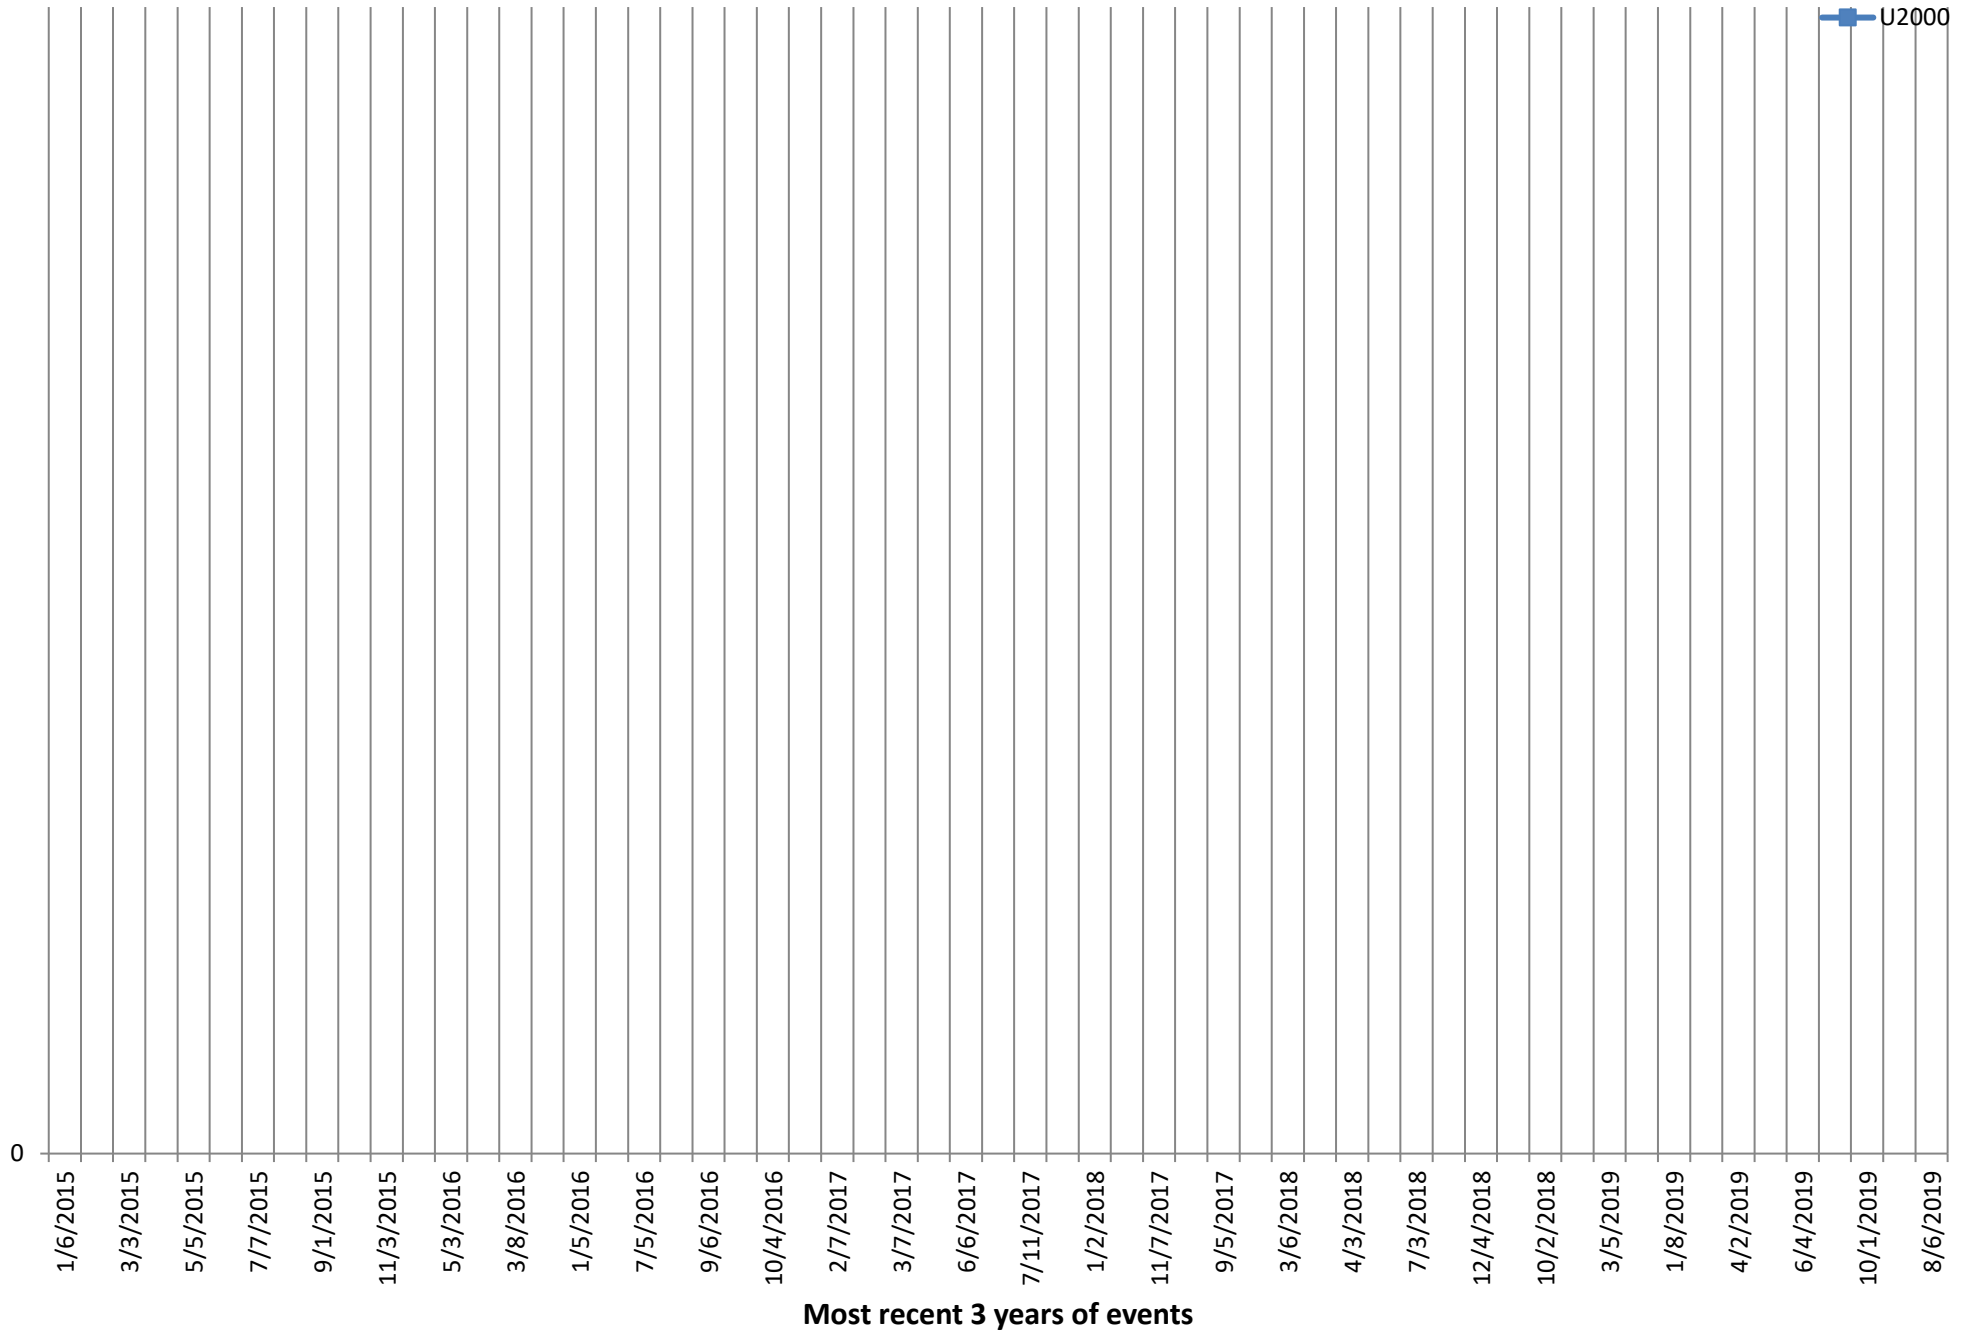

Charts in this PDF

- 1 Number of players in a section - playing up from a lower section
- 2 Number of players in the Open Section - playing up from a lower section
- 3 Number of players in the U2000 section - playing up from a lower section
- 4 Number of players in the U1700 section - playing up from a lower section
- 5 Percentage of players in a section - playing up from a lower section
- 6 Percentage of players in the Open section - playing up from a lower section
- 7 Percentage of players in the U2000 section - playing up from a lower section
- 8 Percentage of players in the U1700 section - playing up from a lower section
- 9 Total times a player played up - and was within N points of their natural sections ceiling - (most recent 3 years)
- 10 Average of how many times a player played up - and was within N points of their natural sections ceiling - (most recent 3 years)

**Total times a player played up
and was within N points of their natural sections ceiling**
(most recent 3 years)

**Average of how many times a player played up
and was within N points of their natural sections ceiling**
(most recent 3 years)

Most recent 3 years of events

Number of players in the Open Section

playing up from a lower section

Number of players in the U2000 section

playing up from a lower section

Number of players in the U1700 section