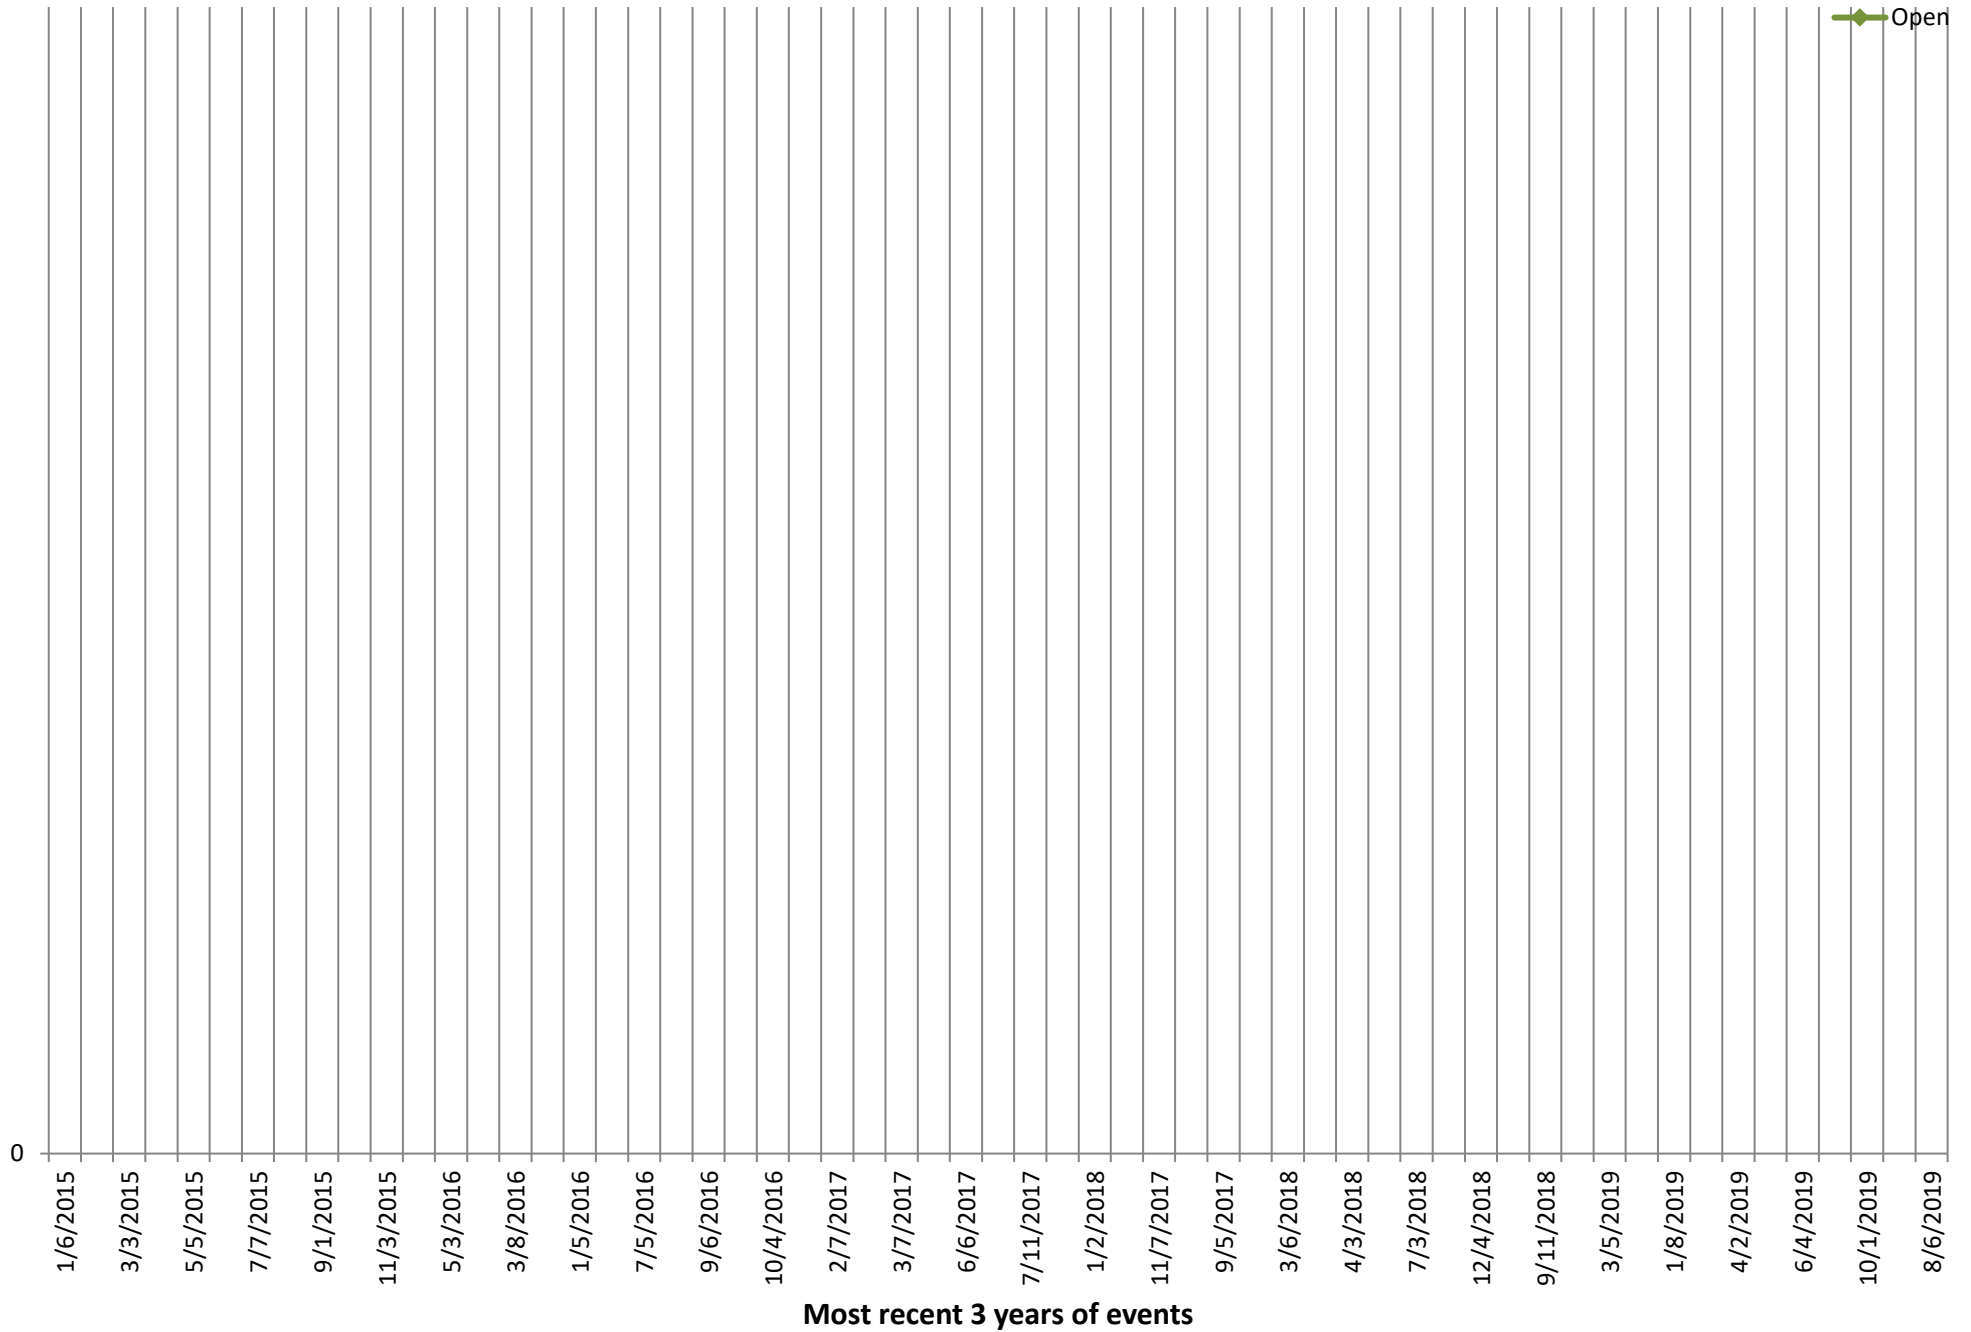

Charts in this PDF

- 1 Number of players in a section - playing up from a lower section
- 2 Number of players in the Open Section - playing up from a lower section
- 3 Number of players in the U2000 section - playing up from a lower section
- 4 Number of players in the U1700 section - playing up from a lower section
- 5 Percentage of players in a section - playing up from a lower section
- 6 Percentage of players in the Open section - playing up from a lower section
- 7 Percentage of players in the U2000 section - playing up from a lower section
- 8 Percentage of players in the U1700 section - playing up from a lower section
- 9 Total times a player played up - and was within N points of their natural sections ceiling - (most recent 3 years)
- 10 Average of how many times a player played up - and was within N points of their natural sections ceiling - (most recent 3 years)

**Total times a player played up
and was within N points of their natural sections ceiling**
(most recent 3 years)

**Average of how many times a player played up
and was within N points of their natural sections ceiling**
(most recent 3 years)

Percentage of players in the U1700 section

playing up from a lower section

Number of players in a section

playing up from a lower section

- Open
- U2000
- U1700

0

1/6/2015
3/3/2015
5/5/2015
7/7/2015
9/1/2015
11/3/2015
5/3/2016
3/8/2016
1/5/2016
7/5/2016
9/6/2016
10/4/2016
2/7/2017
3/7/2017
6/6/2017
7/11/2017
1/2/2018
11/7/2017
9/5/2017
3/6/2018
4/3/2018
7/3/2018
12/4/2018
10/2/2018
3/5/2019
1/8/2019
4/2/2019
6/4/2019
10/1/2019
8/6/2019

Most recent 3 years of events

Number of players in the Open Section

playing up from a lower section

Number of players in the U2000 section

playing up from a lower section

Number of players in the U1700 section