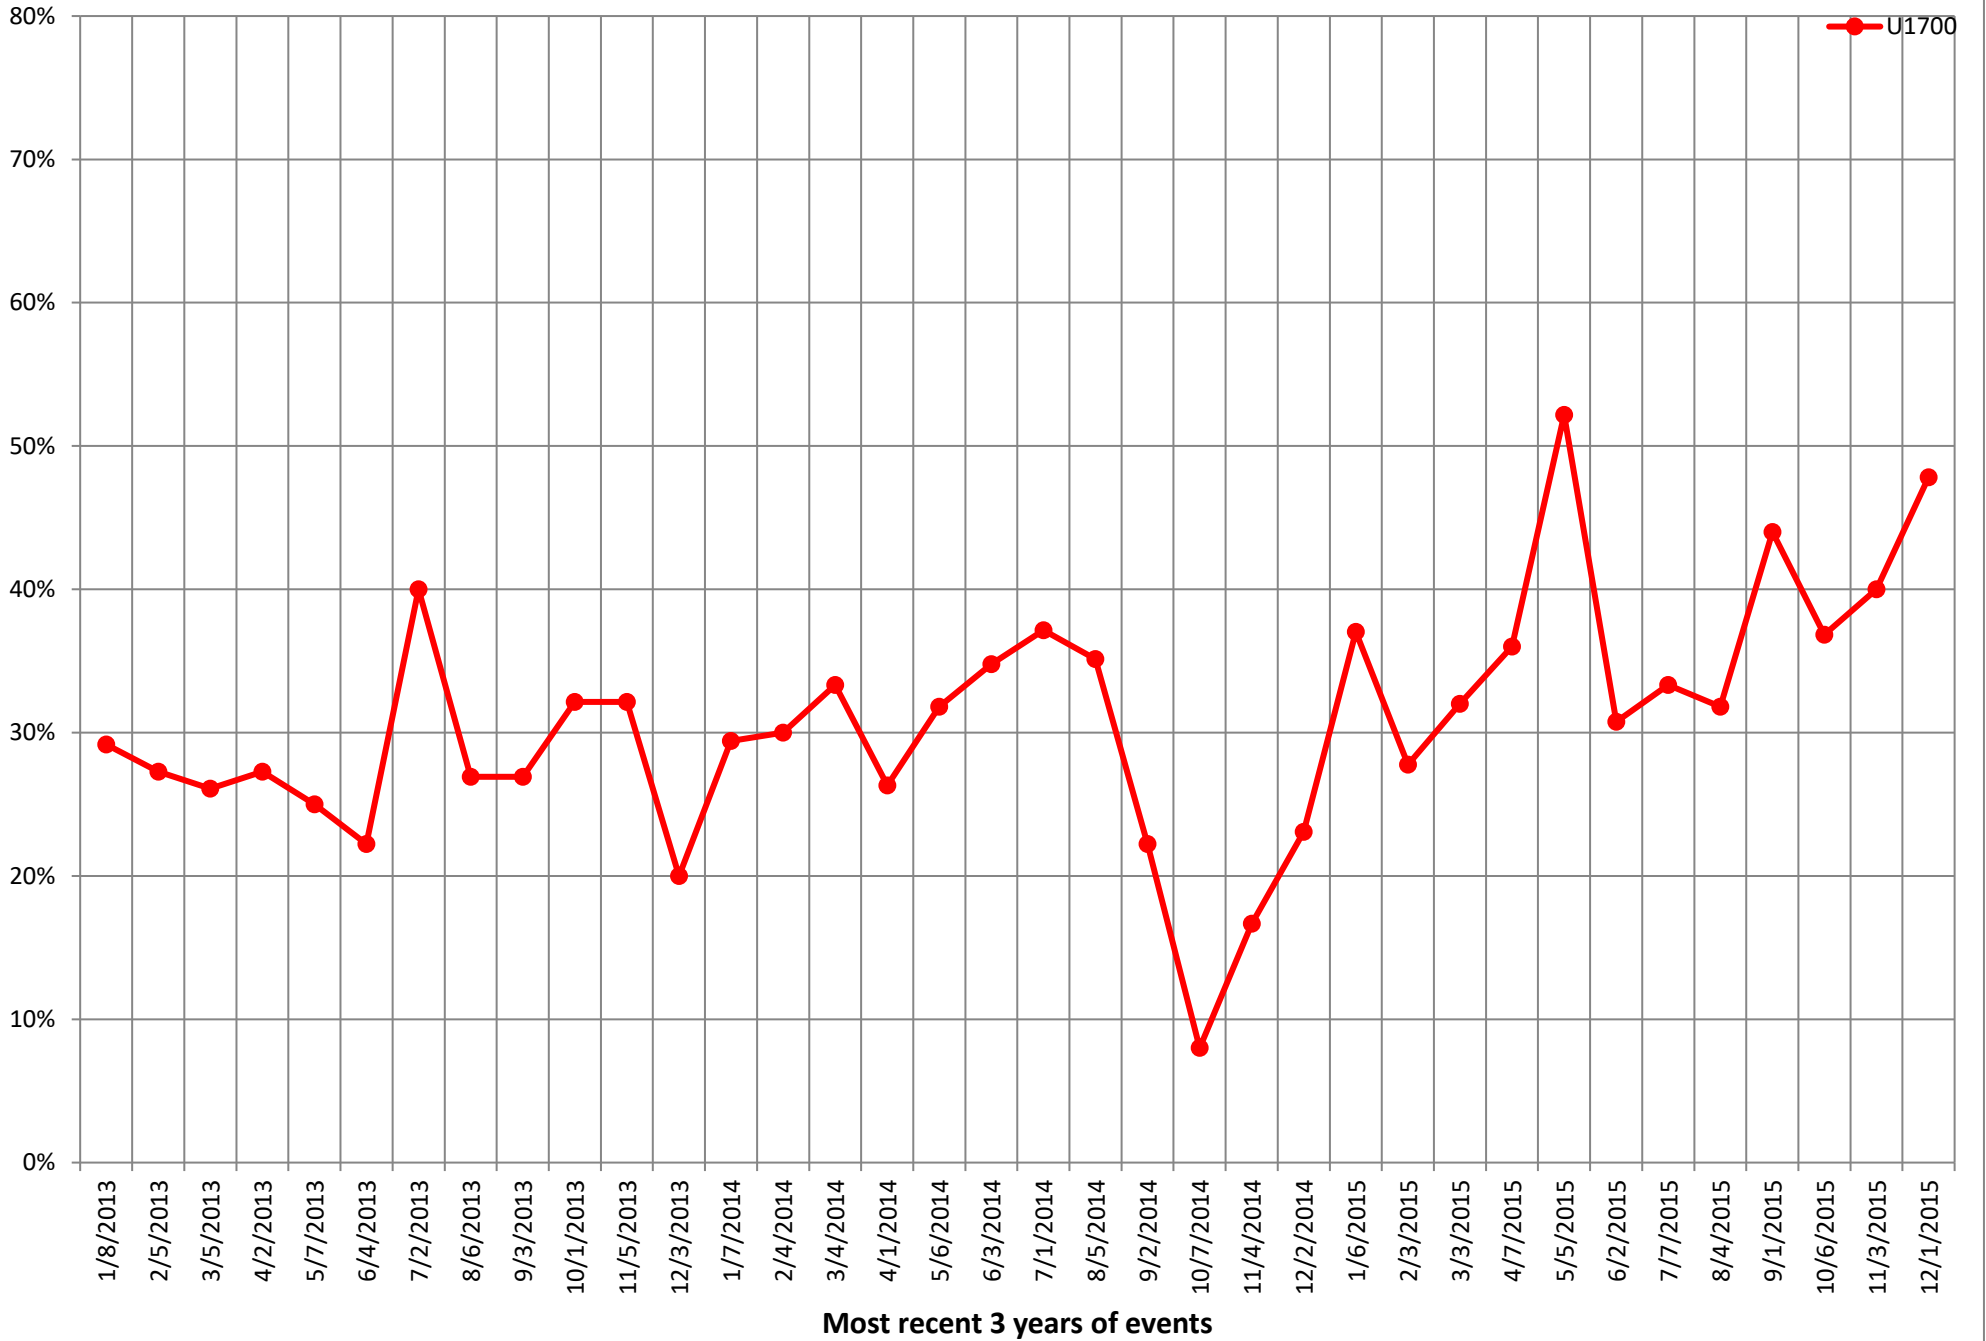

Charts in this PDF

- 1 Number of players in a section - playing up from a lower section
- 2 Number of players in the Open Section - playing up from a lower section
- 3 Number of players in the U2000 section - playing up from a lower section
- 4 Number of players in the U1700 section - playing up from a lower section
- 5 Percentage of players in a section - playing up from a lower section
- 6 Percentage of players in the Open section - playing up from a lower section
- 7 Percentage of players in the U2000 section - playing up from a lower section
- 8 Percentage of players in the U1700 section - playing up from a lower section
- 9 Total times a player played up - and was within N points of their natural sections ceiling - (most recent 3 years)
- 10 Average of how many times a player played up - and was within N points of their natural sections ceiling - (most recent 3 years)

**Total times a player played up
and was within N points of their natural sections ceiling**
(most recent 3 years)

**Average of how many times a player played up
and was within N points of their natural sections ceiling**
(most recent 3 years)

Percentage of players in a section

playing up from a lower section

Percentage of players in the Open section

playing up from a lower section

Percentage of players in the U2000 section

playing up from a lower section

Percentage of players in the U1700 section

playing up from a lower section

Number of players in a section

playing up from a lower section

- Open
- U2000
- U1700

0

1/6/2015
3/3/2015
5/5/2015
7/7/2015
9/1/2015
11/3/2015
5/3/2016
3/8/2016
1/5/2016
7/5/2016
9/6/2016
10/4/2016
2/7/2017
3/7/2017
6/6/2017
7/11/2017
1/2/2018
11/7/2017
9/5/2017
3/6/2018
4/3/2018
7/3/2018
12/4/2018
10/2/2018
3/5/2019
1/8/2019
4/2/2019
6/4/2019
10/1/2019
8/6/2019