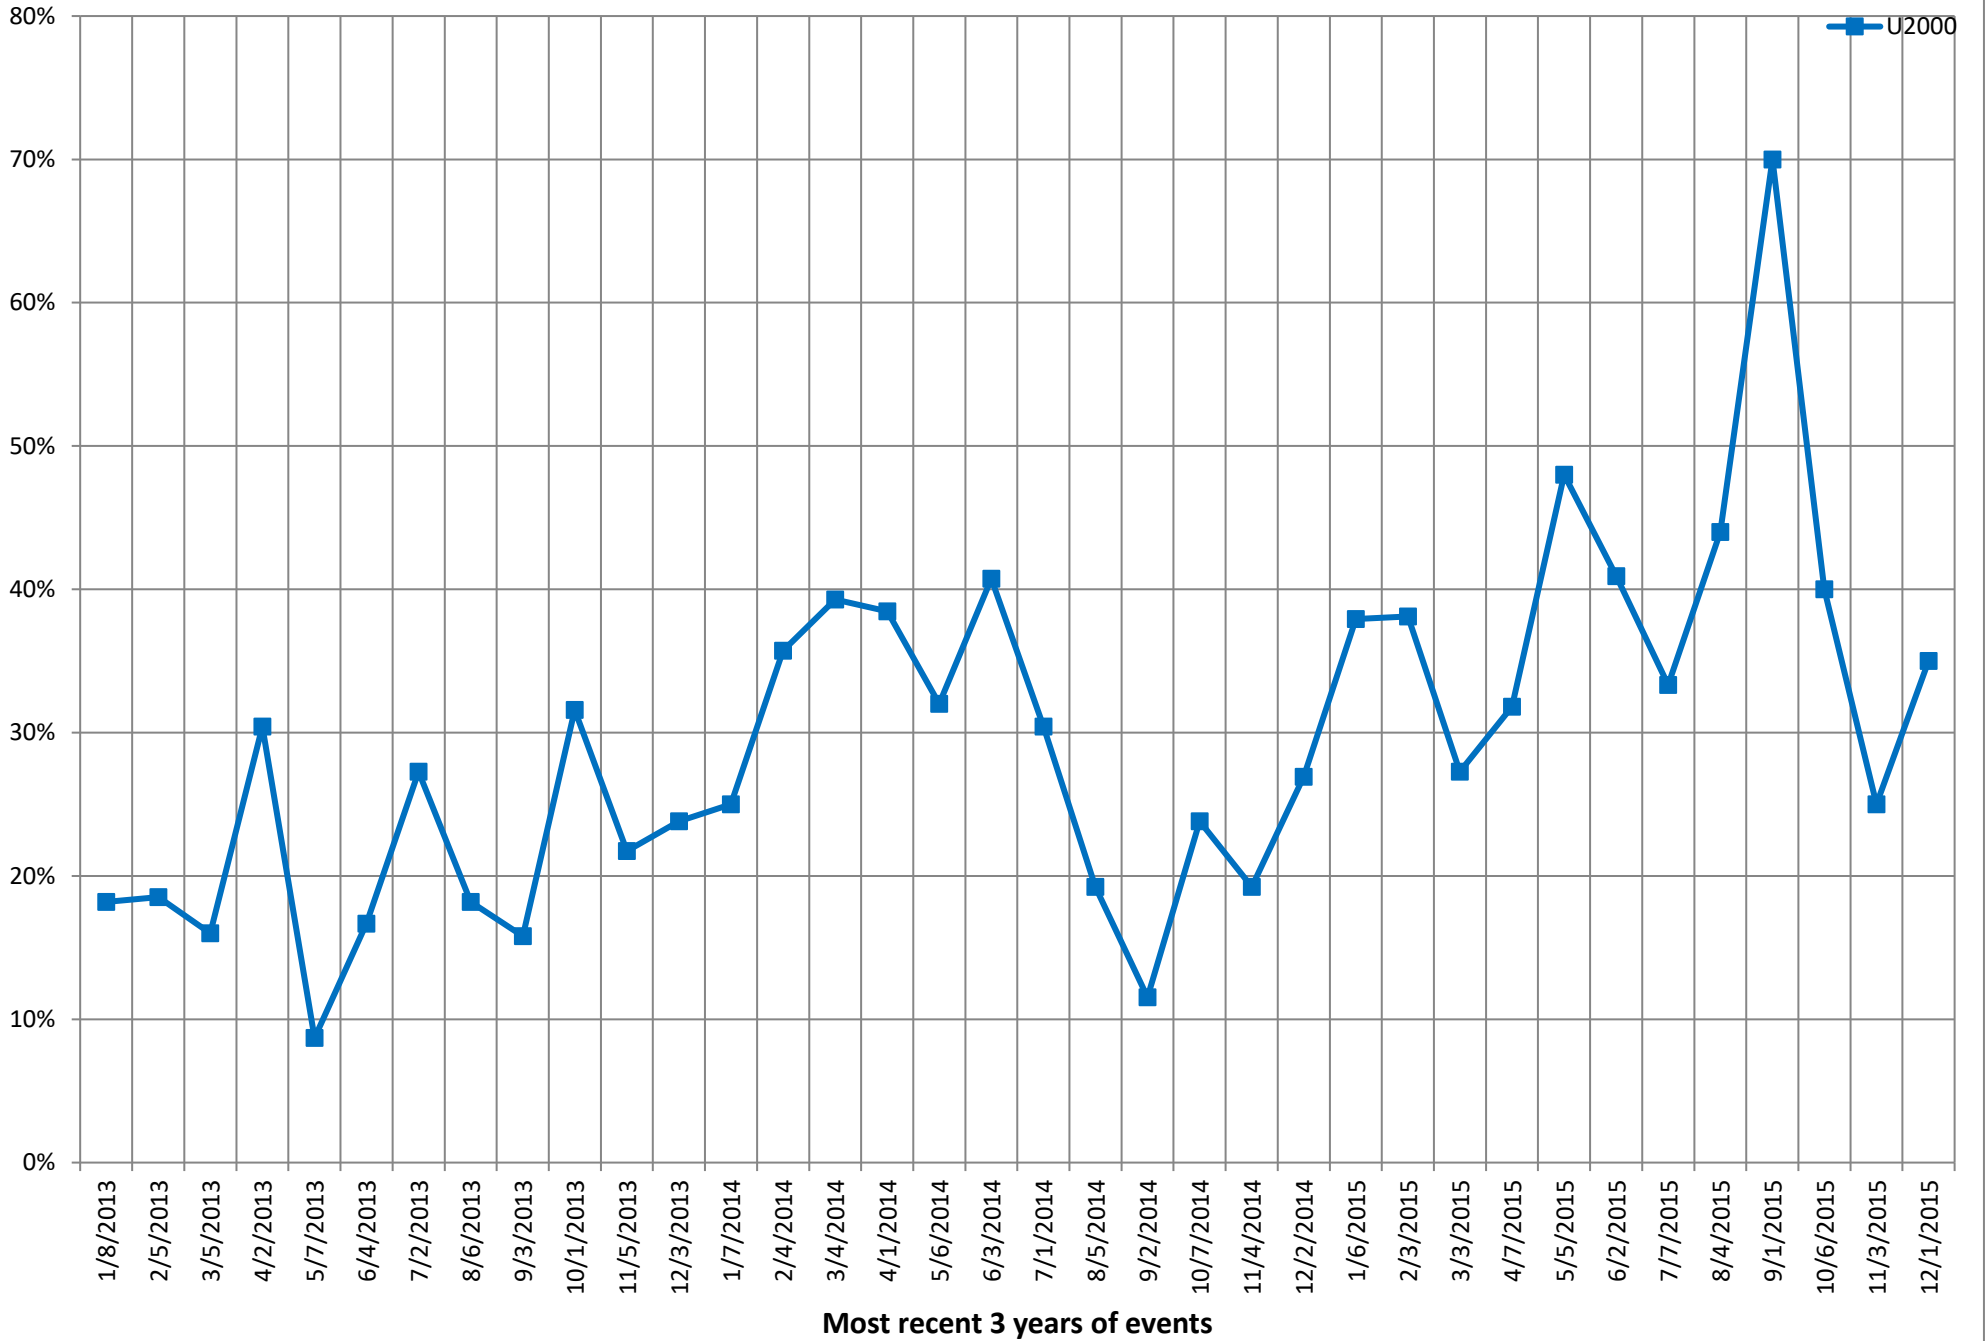

Charts in this PDF

- 1 Number of players in a section - playing up from a lower section
- 2 Number of players in the Open Section - playing up from a lower section
- 3 Number of players in the U2000 section - playing up from a lower section
- 4 Number of players in the U1700 section - playing up from a lower section
- 5 Percentage of players in a section - playing up from a lower section
- 6 Percentage of players in the Open section - playing up from a lower section
- 7 Percentage of players in the U2000 section - playing up from a lower section
- 8 Percentage of players in the U1700 section - playing up from a lower section
- 9 Total times a player played up - and was within N points of their natural sections ceiling - (most recent 3 years)
- 10 Average of how many times a player played up - and was within N points of their natural sections ceiling - (most recent 3 years)

**Total times a player played up
and was within N points of their natural sections ceiling**
(most recent 3 years)

**Average of how many times a player played up
and was within N points of their natural sections ceiling**
(most recent 3 years)

Percentage of players in a section

playing up from a lower section

Percentage of players in the Open section

playing up from a lower section

Percentage of players in the U2000 section

playing up from a lower section

Percentage of players in the U1700 section

playing up from a lower section

Number of players in a section

playing up from a lower section

- Open
- U2000
- U1700

0

1/6/2015
3/3/2015
5/5/2015
7/7/2015
9/1/2015
11/3/2015
5/3/2016
3/8/2016
1/5/2016
7/5/2016
9/6/2016
10/4/2016
2/7/2017
3/7/2017
6/6/2017
7/11/2017
1/2/2018
11/7/2017
9/5/2017
3/6/2018
4/3/2018
7/3/2018
12/4/2018
10/2/2018
3/5/2019
1/8/2019
4/2/2019
6/4/2019
10/1/2019
8/6/2019